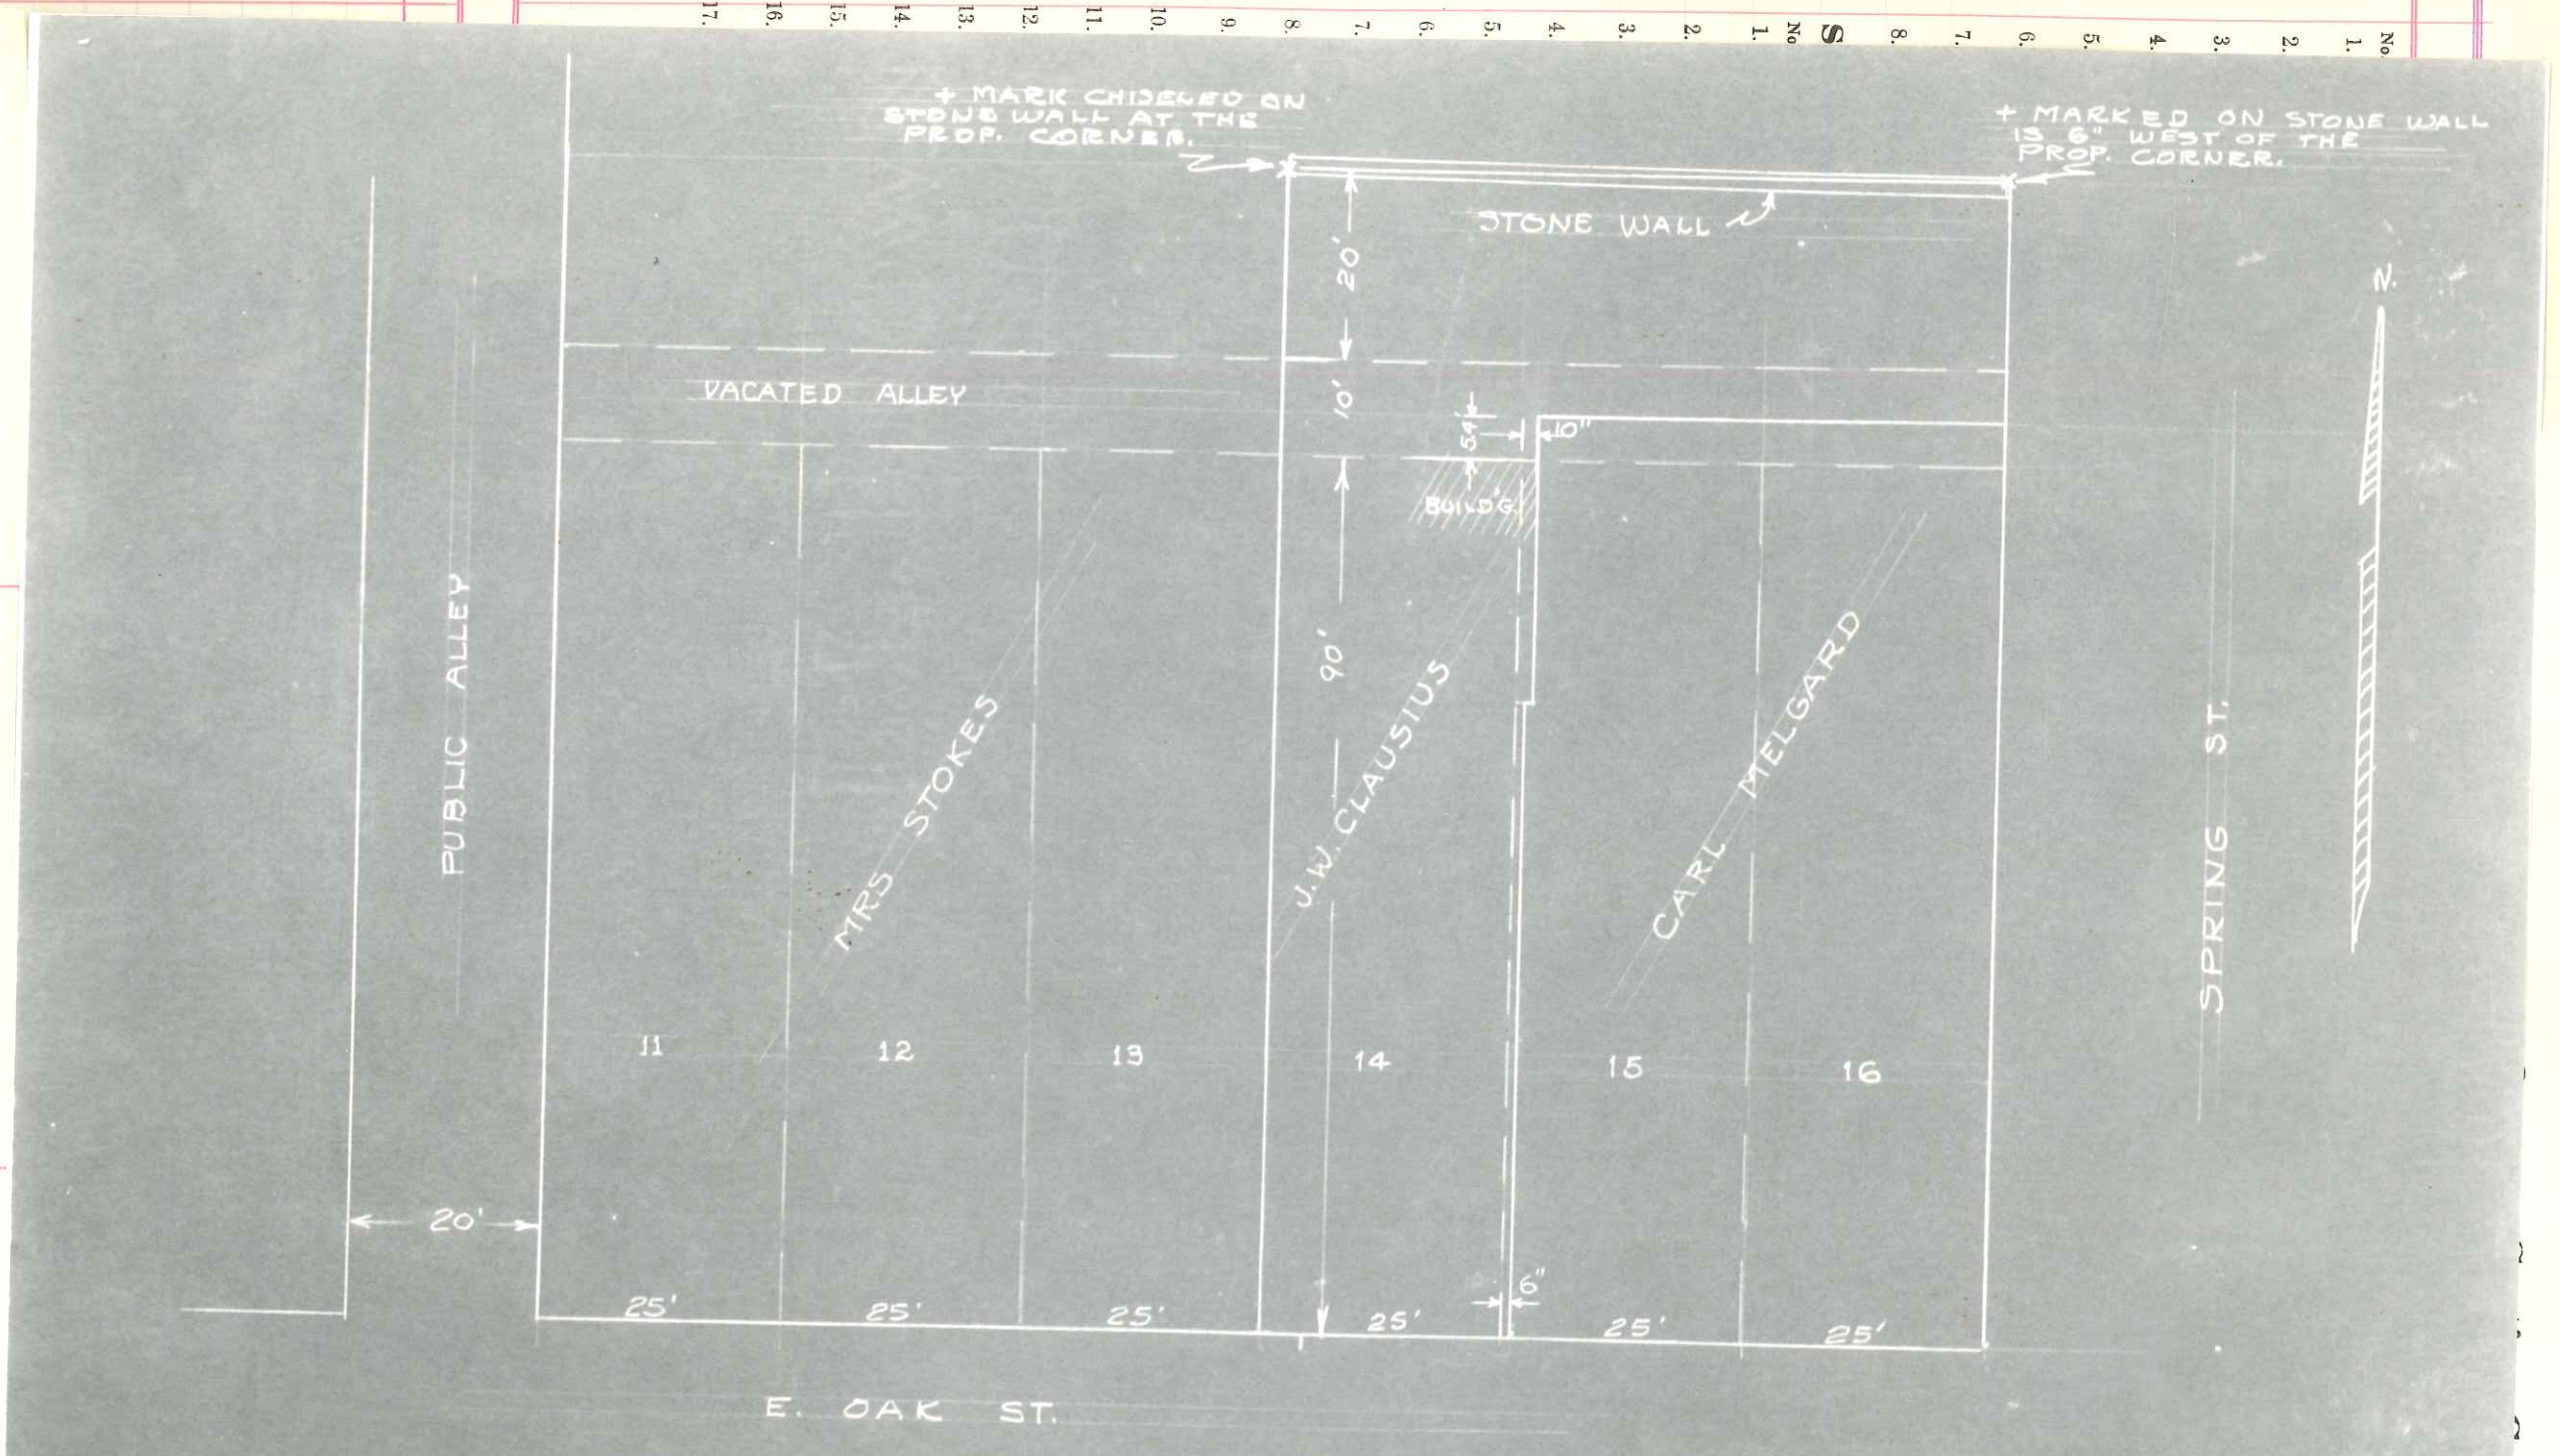

DESCRIPTION

I HEREBY CERTIFY THAT TO THE BEST OF MY KNOWLEDGE & BELIEF THE ABOVE IS A TRUE REPRESENTATION OF LANDS OWNED BY J.W. CLAUSIUS IN CHAS. GOSS SUBD. TO THE CITY OF SPARTA MONROE CO. WISCONSIN -
 O.O. BERGMAN, SUR. 6-4-47

of Four

0.19

nce with

urveyor.