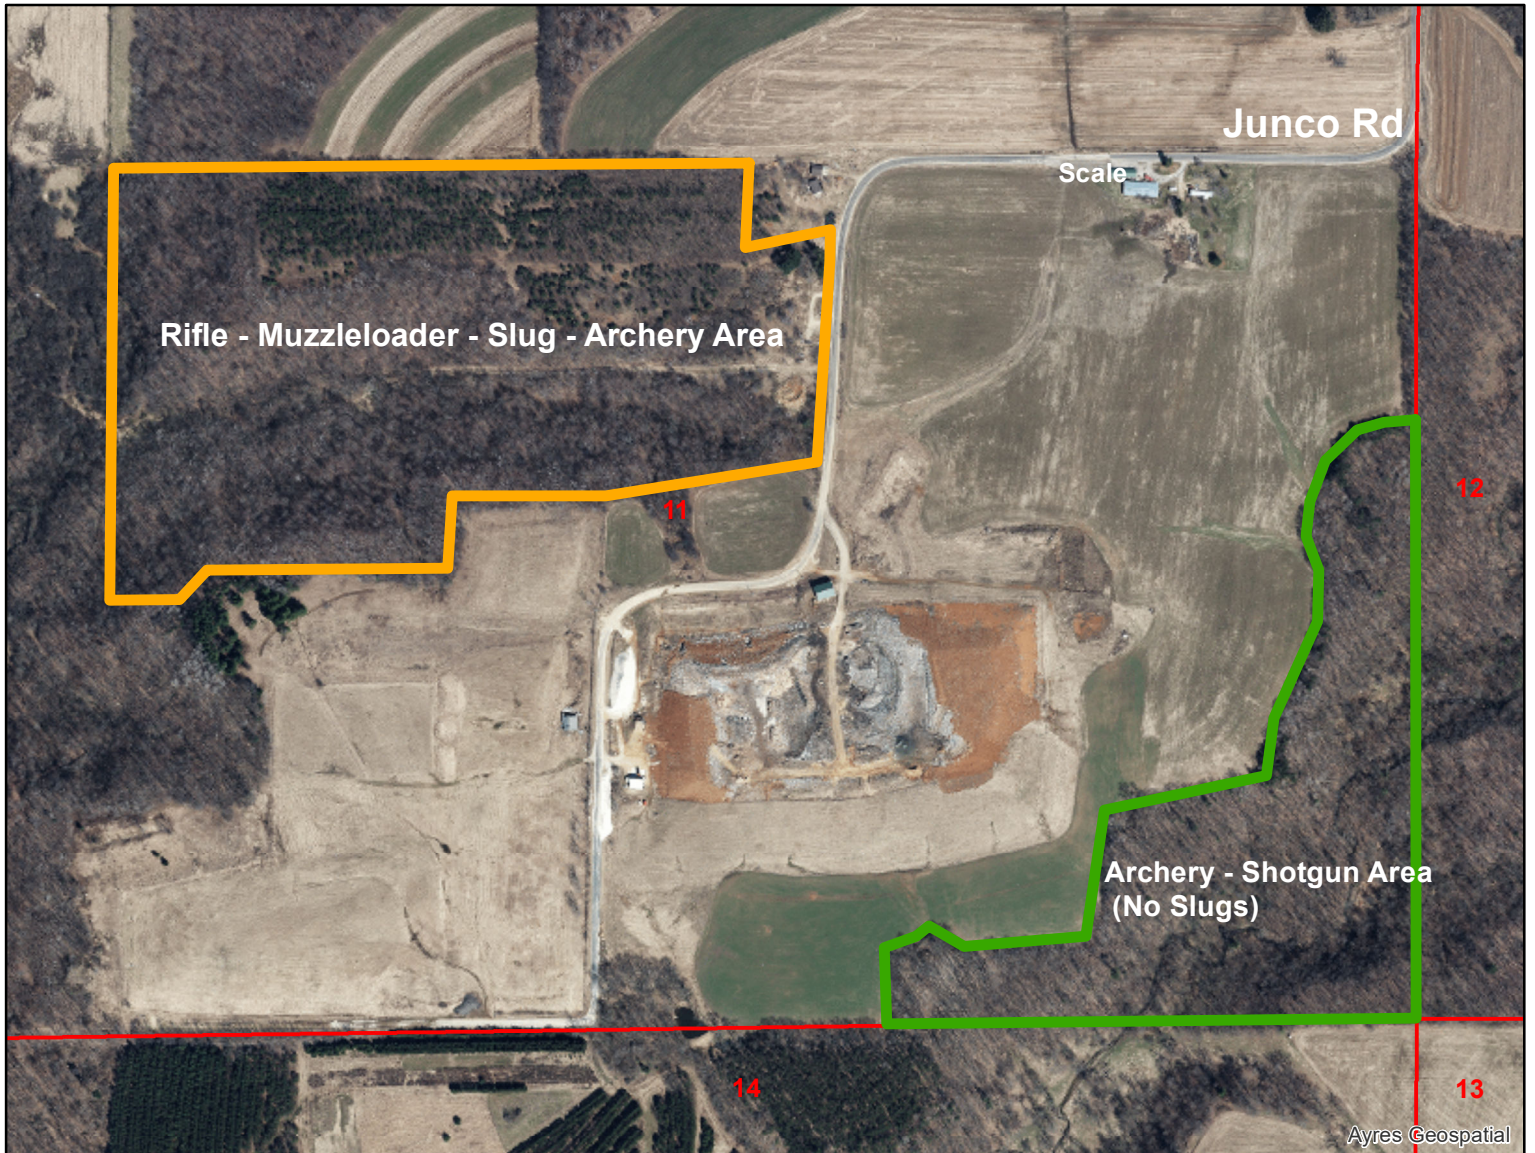

Landfill - Town of Ridgeville

Rifle - Muzzleloader - Slug - Archery Area		Archery - Shotgun Area	
x	hiking	x	hiking
x	cross-country skiing	x	cross-country skiing
x	snow shoeing	x	snow shoeing
	fishing	x	fishing
x	archery hunting	x	archery hunting
x	rifle hunting -deer		rifle hunting -deer
x	rifle hunting -small game		rifle hunting -small game
	waterfowl hunting		waterfowl hunting
x	turkey hunting	x	turkey hunting
x	trapping	x	trapping
	snowmobiling		snowmobiling
	ATV/UTV riding		ATV/UTV riding
x = an allowable use on the property or area of the property			
Junco Road is gated, do not block the road or gate.			
Park behind or along side the office.			
Do not drive on fields.			
Access is walk-in only.			