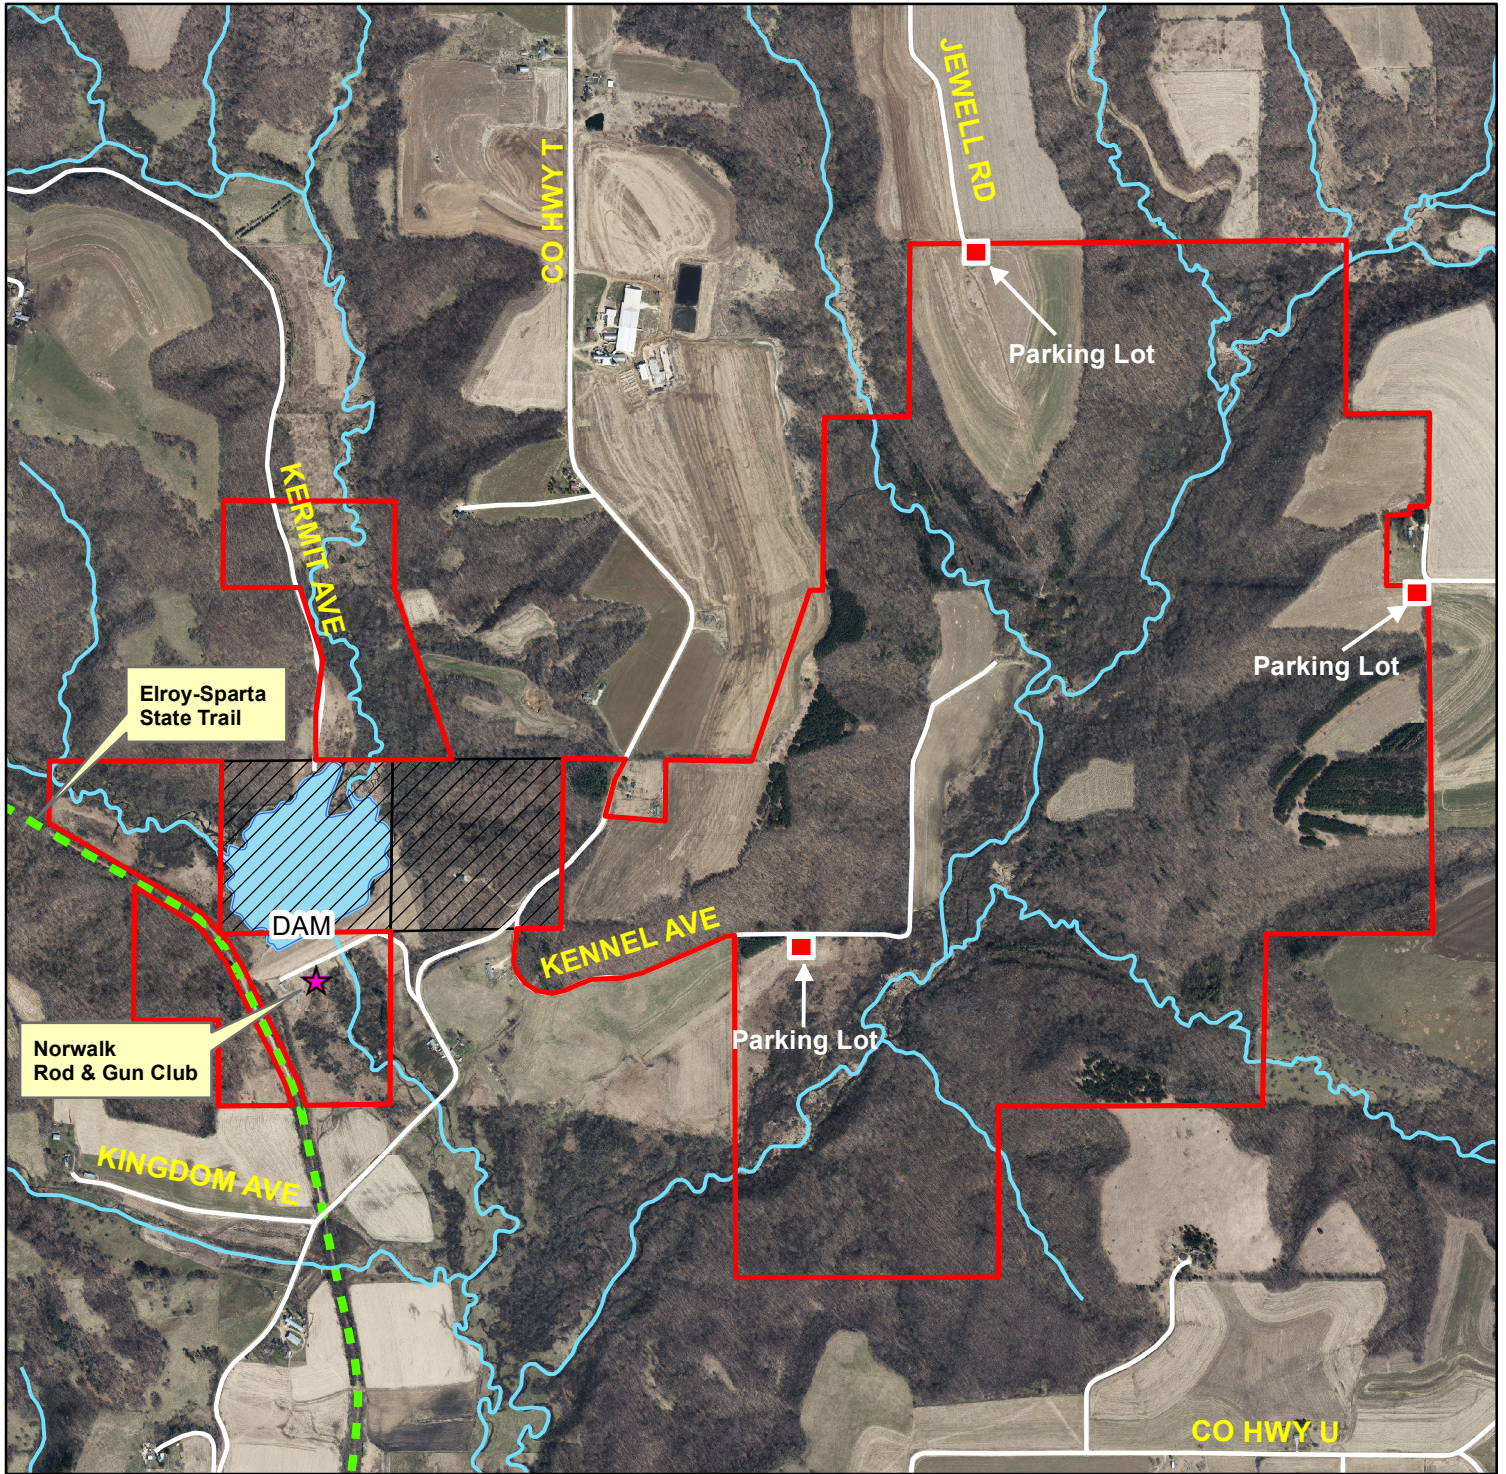

Tri- Creek Property Map

Agency: Monroe County LCD
Date: 3/18/2024

Legend

-  Tri-Creek Boundry
-  Roads
-  Tri_Creek Easement
-  Streams & Rivers
-  Bike Trail

Total County Acres: 888