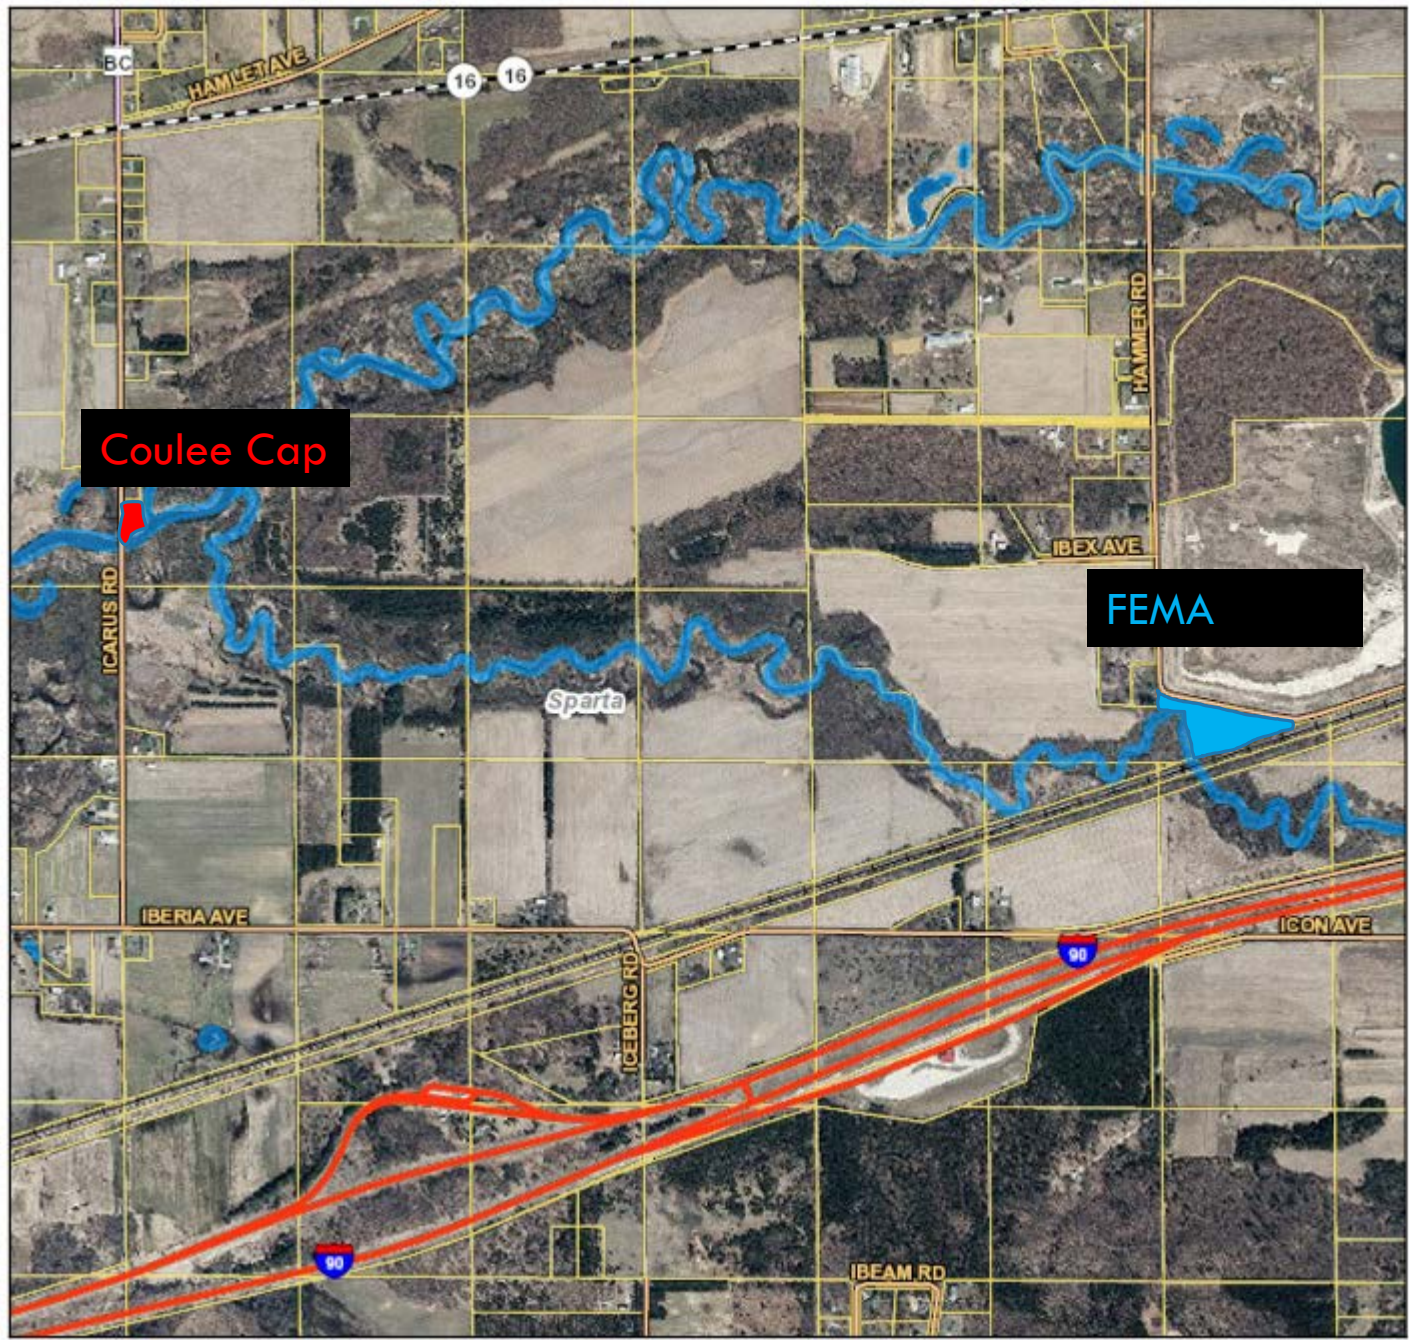

Monroe County, WI

Legend

- Lakes and Rivers
- Parcels
- Fort McCoy
- Towns
- Monroe County
- Other Counties
- Interstates
- US Highways
- State Highways
- County Roads
- Town Roads
- Fort McCoy Roads
- City and Village Roads
- Railroads

Ortho (2020 - Color)

- Red: Band_1
- Green: Band_2
- Blue: Band_3

0 500 1000 1500ft

DISCLAIMER: This map is not guaranteed to be accurate, correct, current, or complete and conclusions drawn are the responsibility of the user.

Author:	
Date Printed: 03/10/21 9:44 AM	
Source: