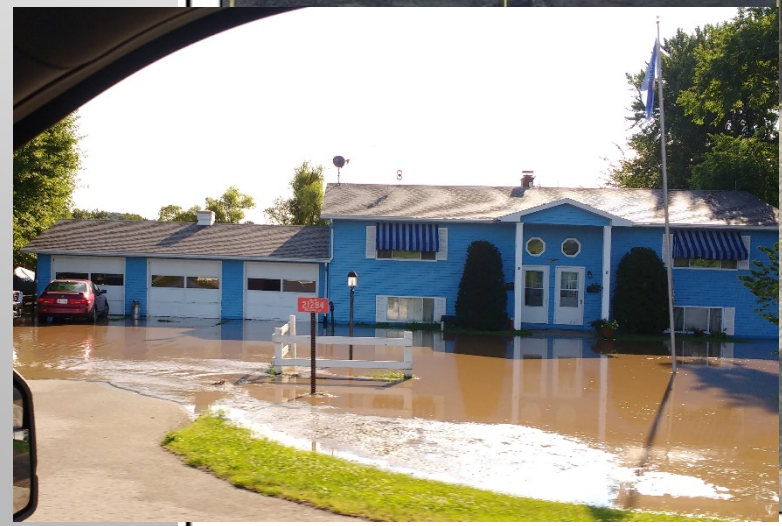

Legend

- Lakes and Rivers
- Rivers and Streams
  - FR
  - IT
  - PR
- Parcels
- Fort McCoy
- Towns
- Monroe County
- Other Counties
- Interstates
- US Highways
- State Highways
- County Roads
- Town Roads
- Fort McCoy Roads
- City and Village Roads
- Railroads
- Ortho (2020 - Color)
  - Red: Band_1
  - Green: Band_2
  - Blue: Band_3

DISCLAIMER: This map is not guaranteed to be accurate, correct, current, or complete and conclusions drawn are the responsibility of the user.

Author:	
Date Printed:	
6/8/21 12:51 PM