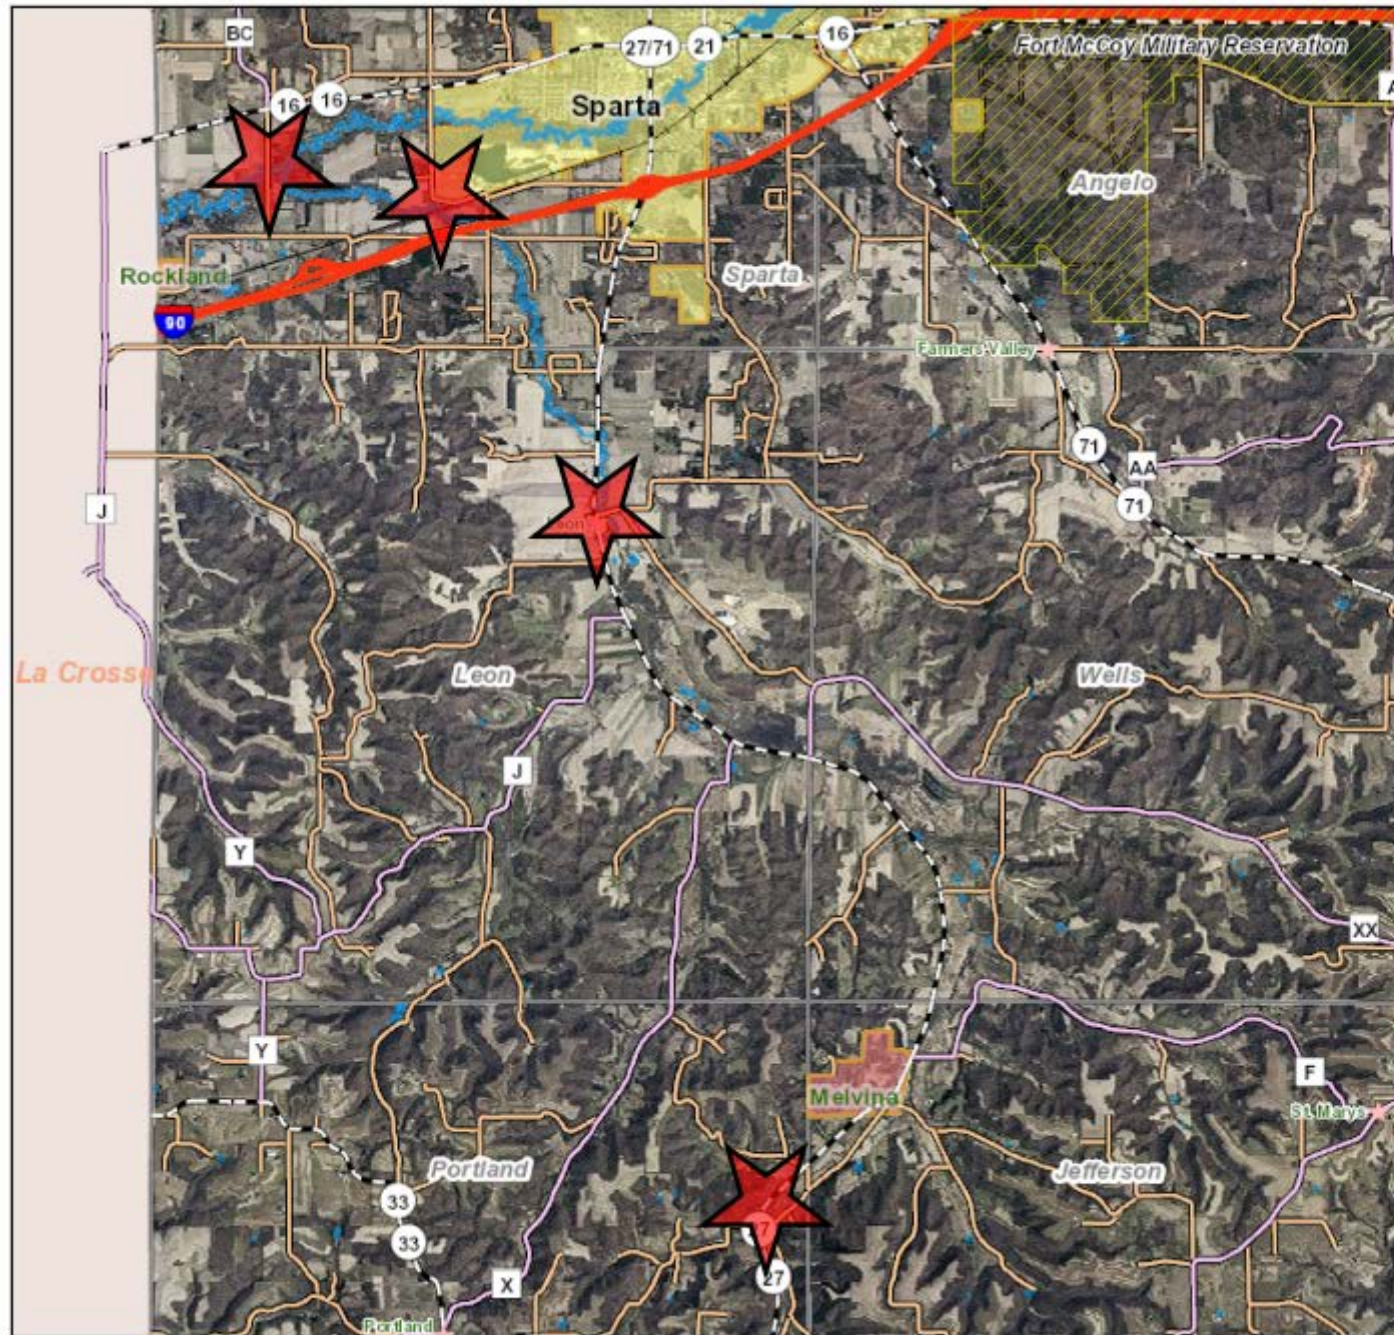

ACQUISITION & DEMOLITION OVERVIEW

FEMA

6 PROPERTIES (TOWNS OF SPARTA, LEON & PORTLAND)

COULEE CAP

2 PROPERTIES (TOWNS OF LEON & SPARTA)

CDBG-DR

2 PROPERTIES (TOWN OF LEON)

Monroe County, WI

Ortho (2020 - Color)

-  Red Band_1
-  Green Band_2
-  Blue Band_3

DISCLAIMER: This map is not guaranteed to be accurate, correct, current, or complete and conclusions drawn are the responsibility of the user.

Ortho (2020 - Color)

- Red: Band_1
- Green: Band_2
- Blue: Band_3

0 500 1000 1500ft

DISCLAIMER: This map is not guaranteed to be accurate, correct, current, or complete and conclusions drawn are the responsibility of the user.

Author:	
Date Printed: 03/10/21 9:44 AM	
Source:	

Legend

- Lakes and Rivers
- Rivers and Streams
 - FR
 - IT
 - PR
- Parcels
- Fort McCoy
- Towns
- Monroe County
- Other Counties
- Interstates
- US Highways
- State Highways
- County Roads
- Town Roads
- Fort McCoy Roads
- City and Village Roads
- Railroads
- Ortho (2020 - Color)
 - Red: Band_1
 - Green: Band_2
 - Blue: Band_3