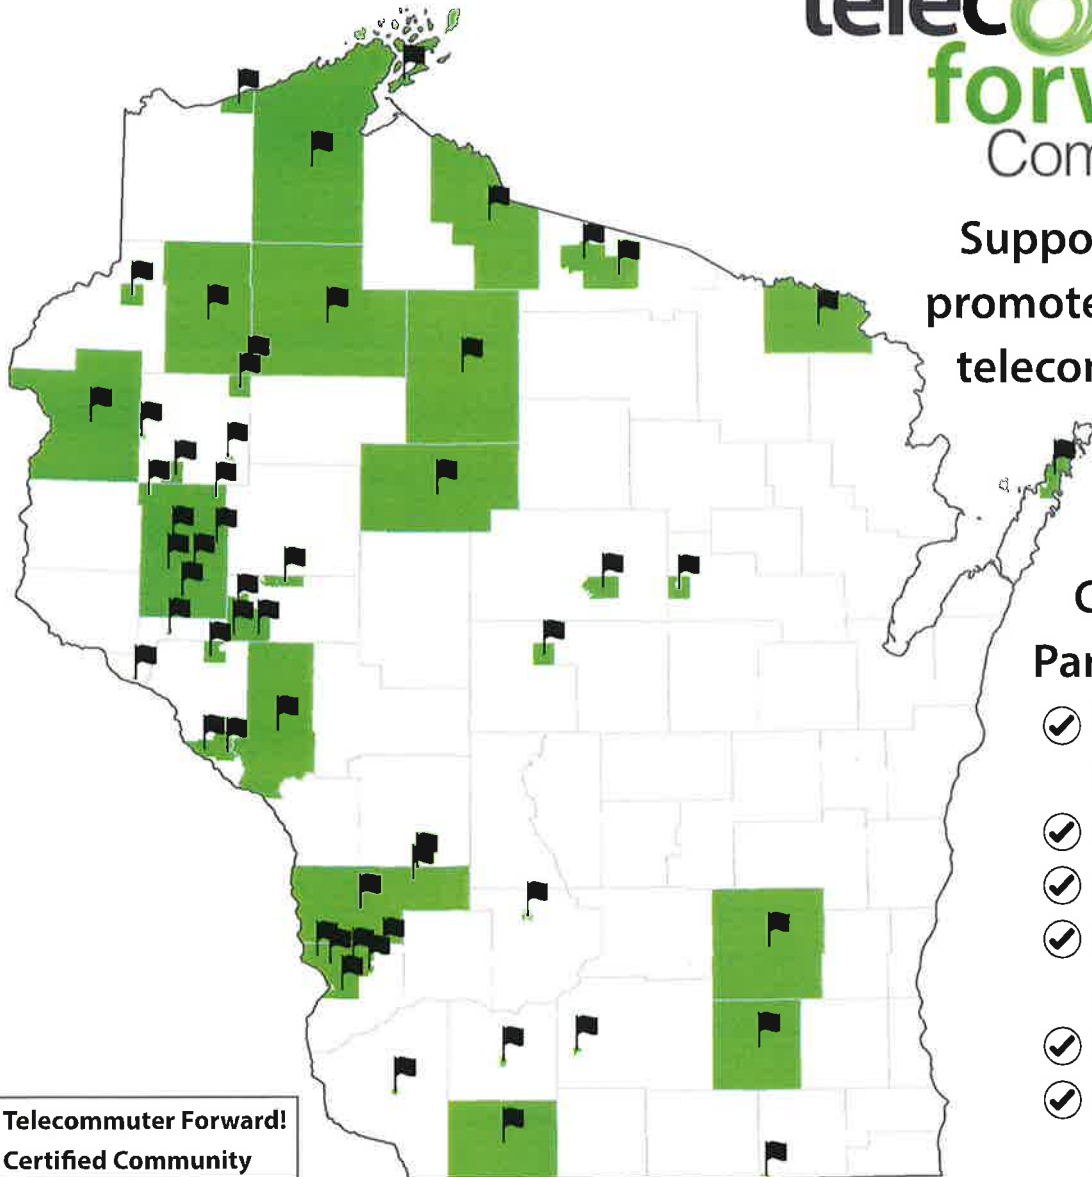

# TELECOMMUTER FORWARD! COMMUNITY CERTIFICATION PROGRAM

Presented by the Wisconsin Broadband Office

**telecommuter  
forward!**  
Community

Support and commit to  
promote the availability of  
telecommuting options

## Coordination and Partnership Between:

- ✓ Wisconsin Broadband Office
- ✓ Broadband providers
- ✓ Realtors
- ✓ Economic development professionals
- ✓ Employers + employees
- ✓ Other telecommuting stakeholders

## CERTIFY YOUR COMMUNITY

TO GET STARTED VISIT:

<https://psc.wi.gov/Pages/Programs/TelecommuterForward.aspx>

**Wisconsin**  
Broadband Office

**PSC**  
of WISCONSIN