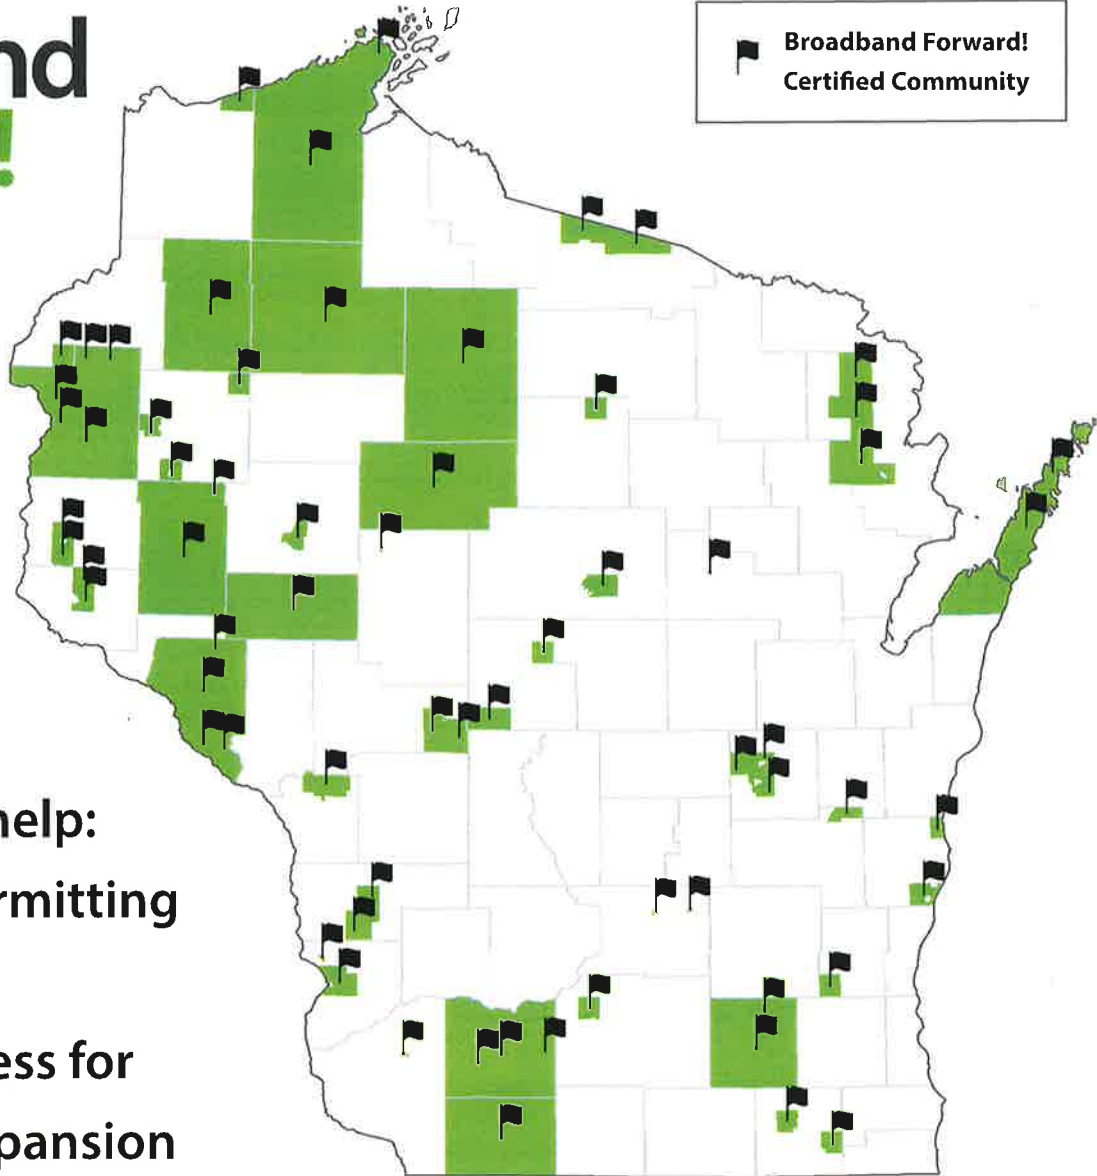

BROADBAND FORWARD! COMMUNITY CERTIFICATION PROGRAM

Presented by the Wisconsin Broadband Office

broadband
forward!
Community

🚩 Broadband Forward!
Certified Community

Take the first
steps in reducing
obstacles to
broadband
investment

Certification can help:

- ✔ Streamline permitting process
- ✔ Signal eagerness for broadband expansion

CERTIFY YOUR COMMUNITY

TO GET STARTED VISIT:

<https://psc.wi.gov/Pages/Programs/BroadbandForward.aspx>