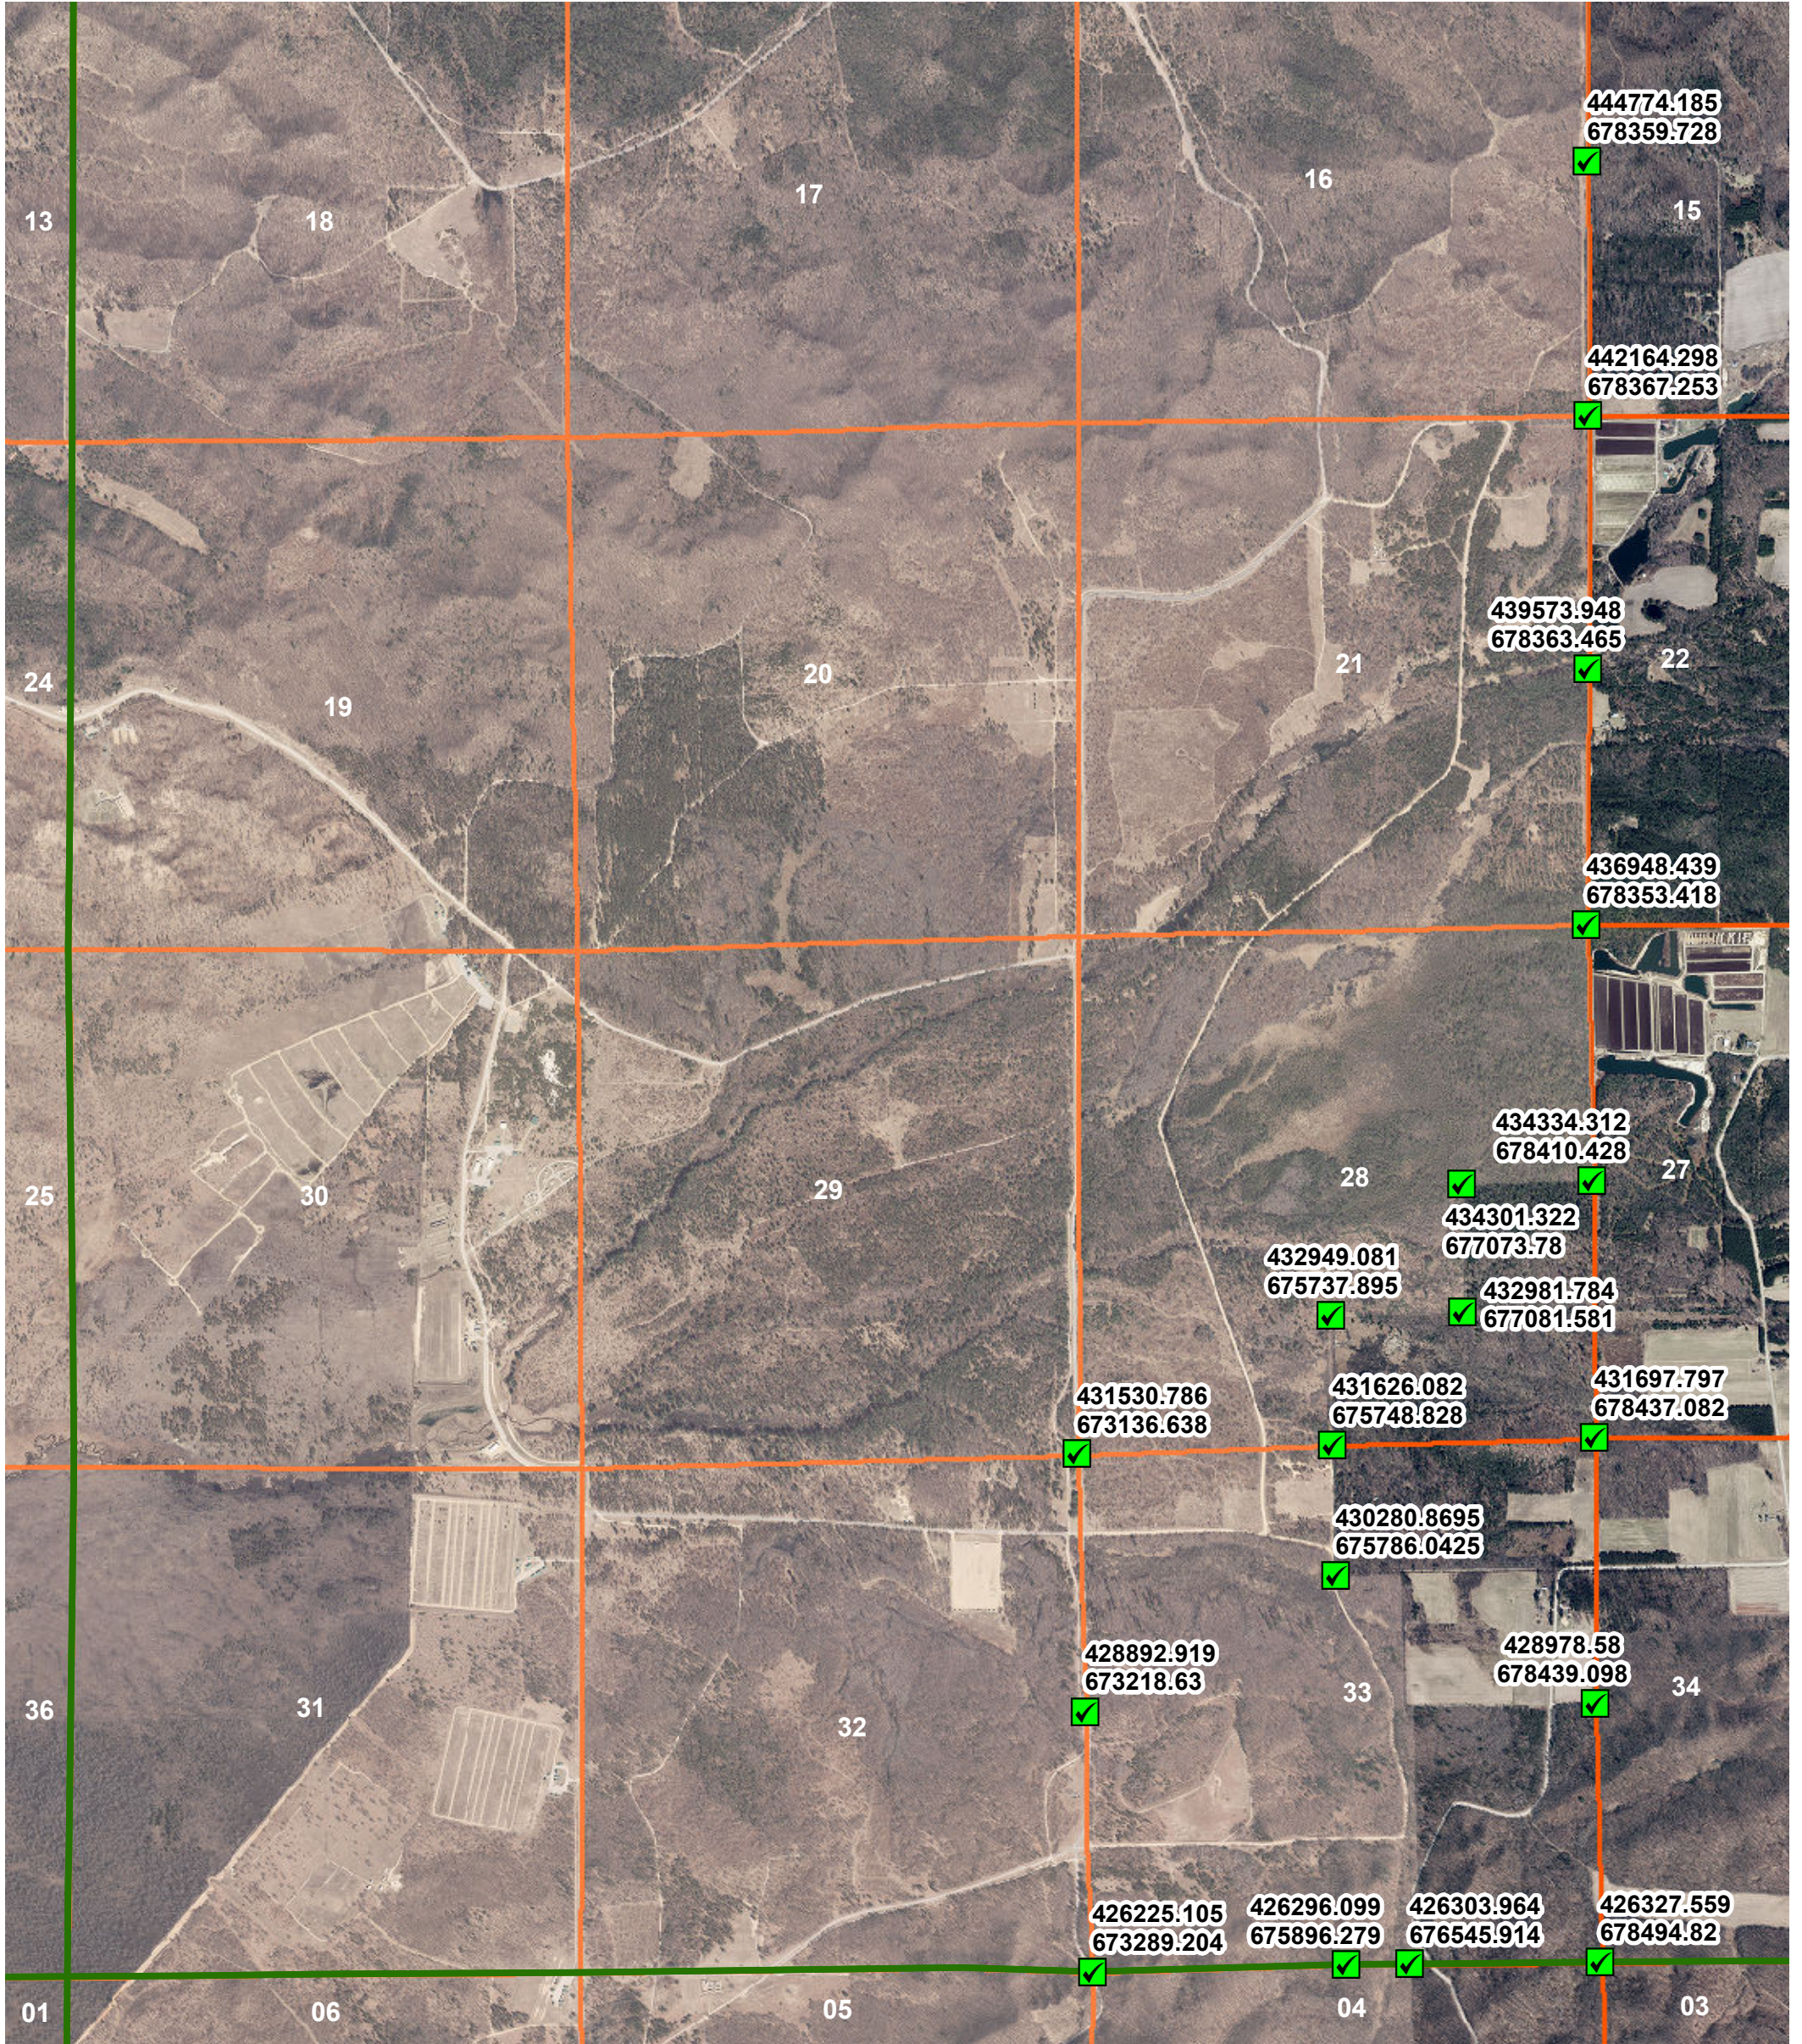

Grant PLSS Corner Coordinates - SW

Legend

PLSS Coordinates

Coordinate Method

 GPS

 Fort McCoy Military Reservation

Date: 1/5/2022