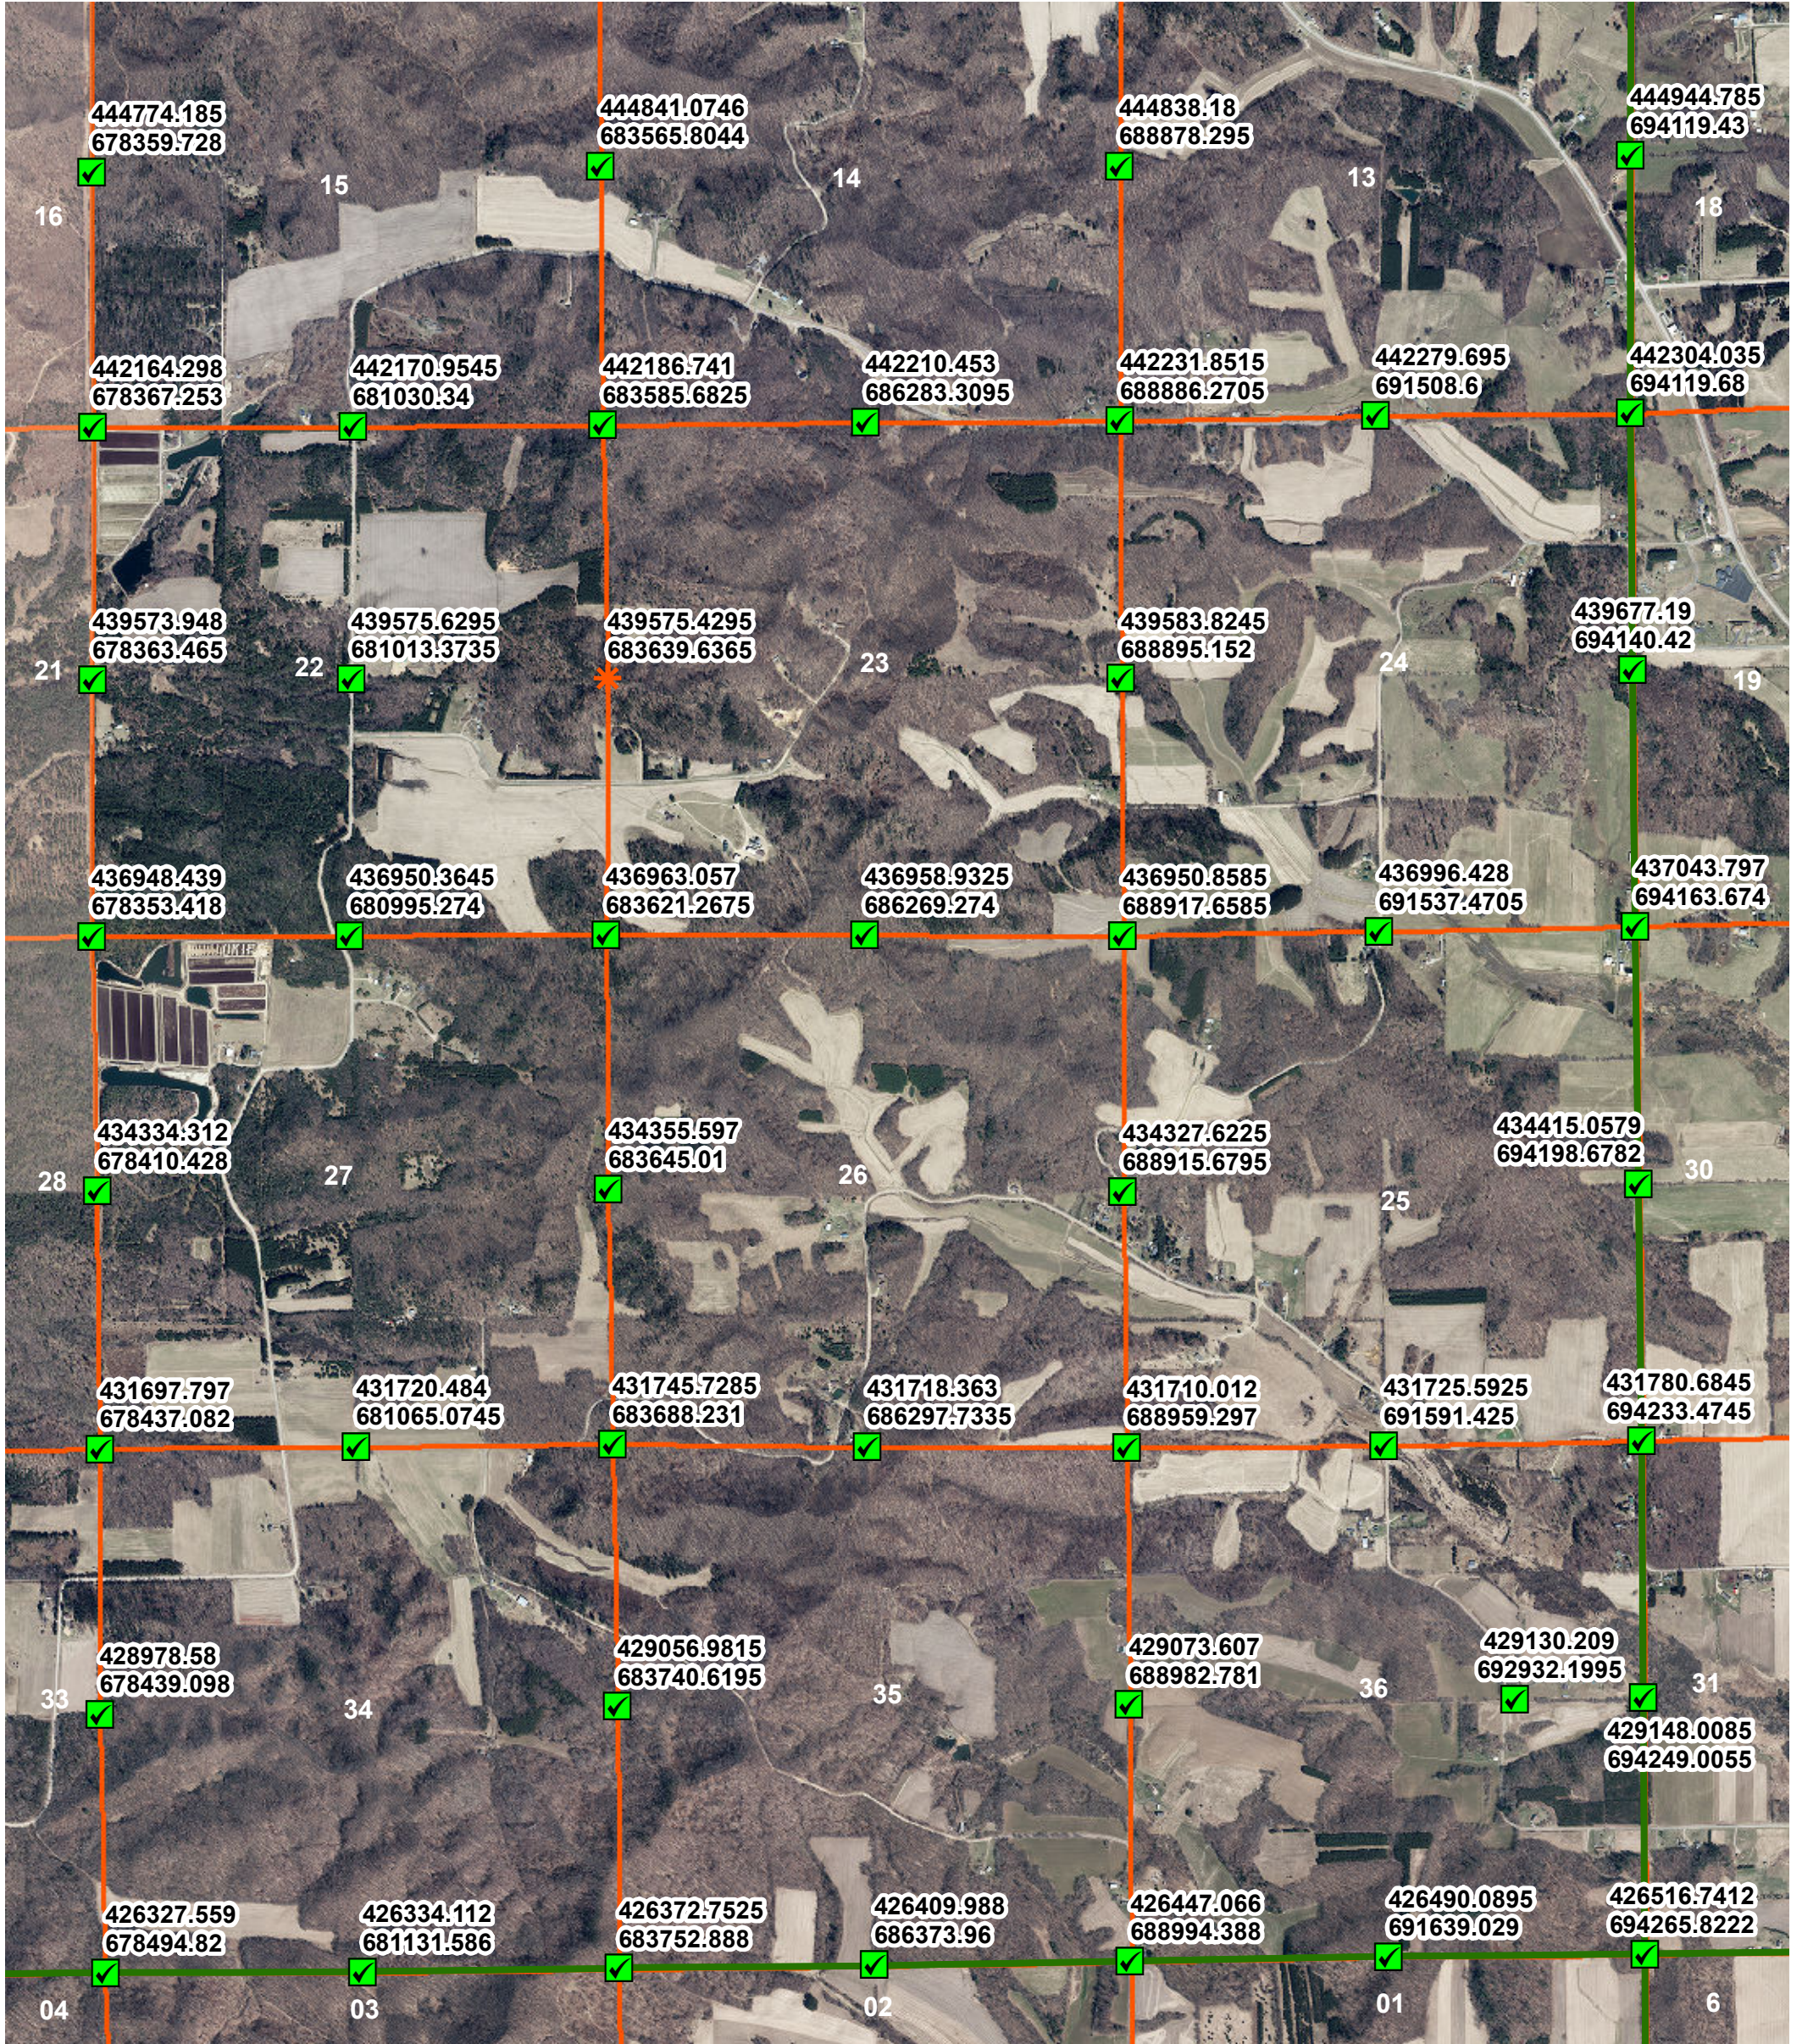

# Grant PLSS Corner Coordinates - SE

## Legend

### PLSS Coordinates

#### Coordinate Method

 Derived

 GPS

 Fort McCoy Military Reservation

Date: 1/5/2022