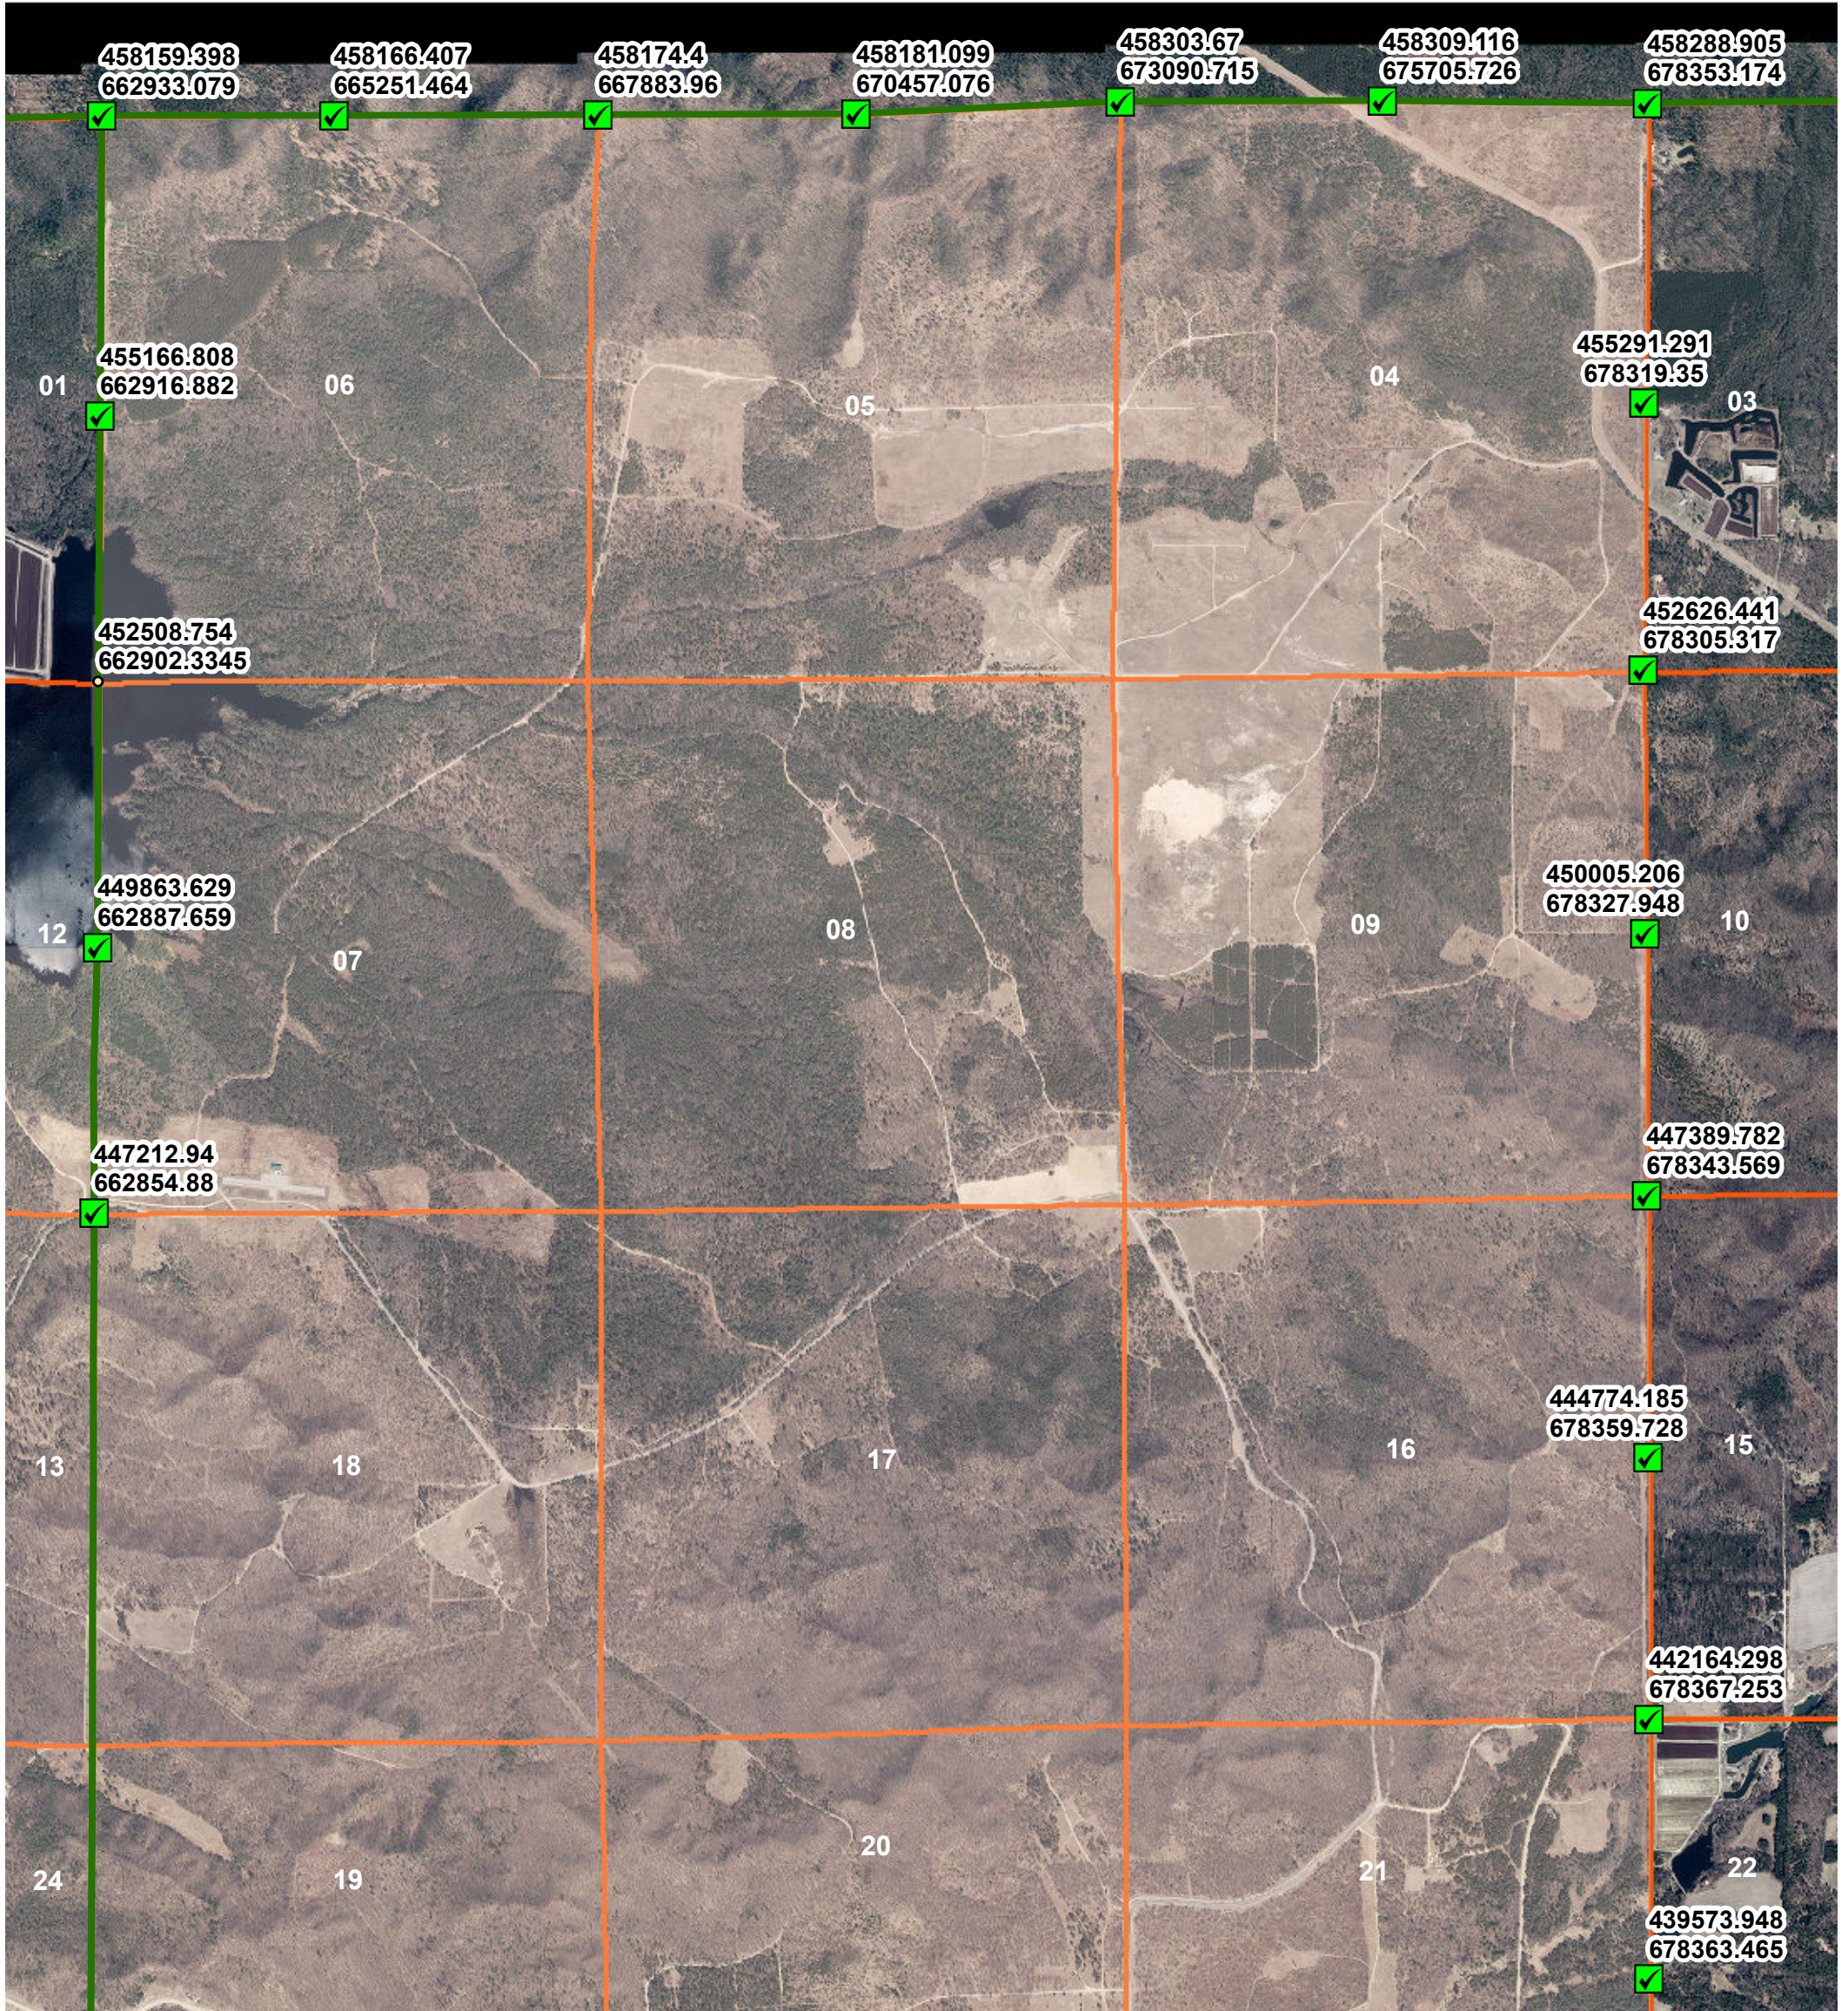

Grant PLSS Corner Coordinates - NW

Legend

PLSS Coordinates

Coordinate Method

- ✔ GPS
- Projected

Fort McCoy Military Reservation

Date: 1/5/2022