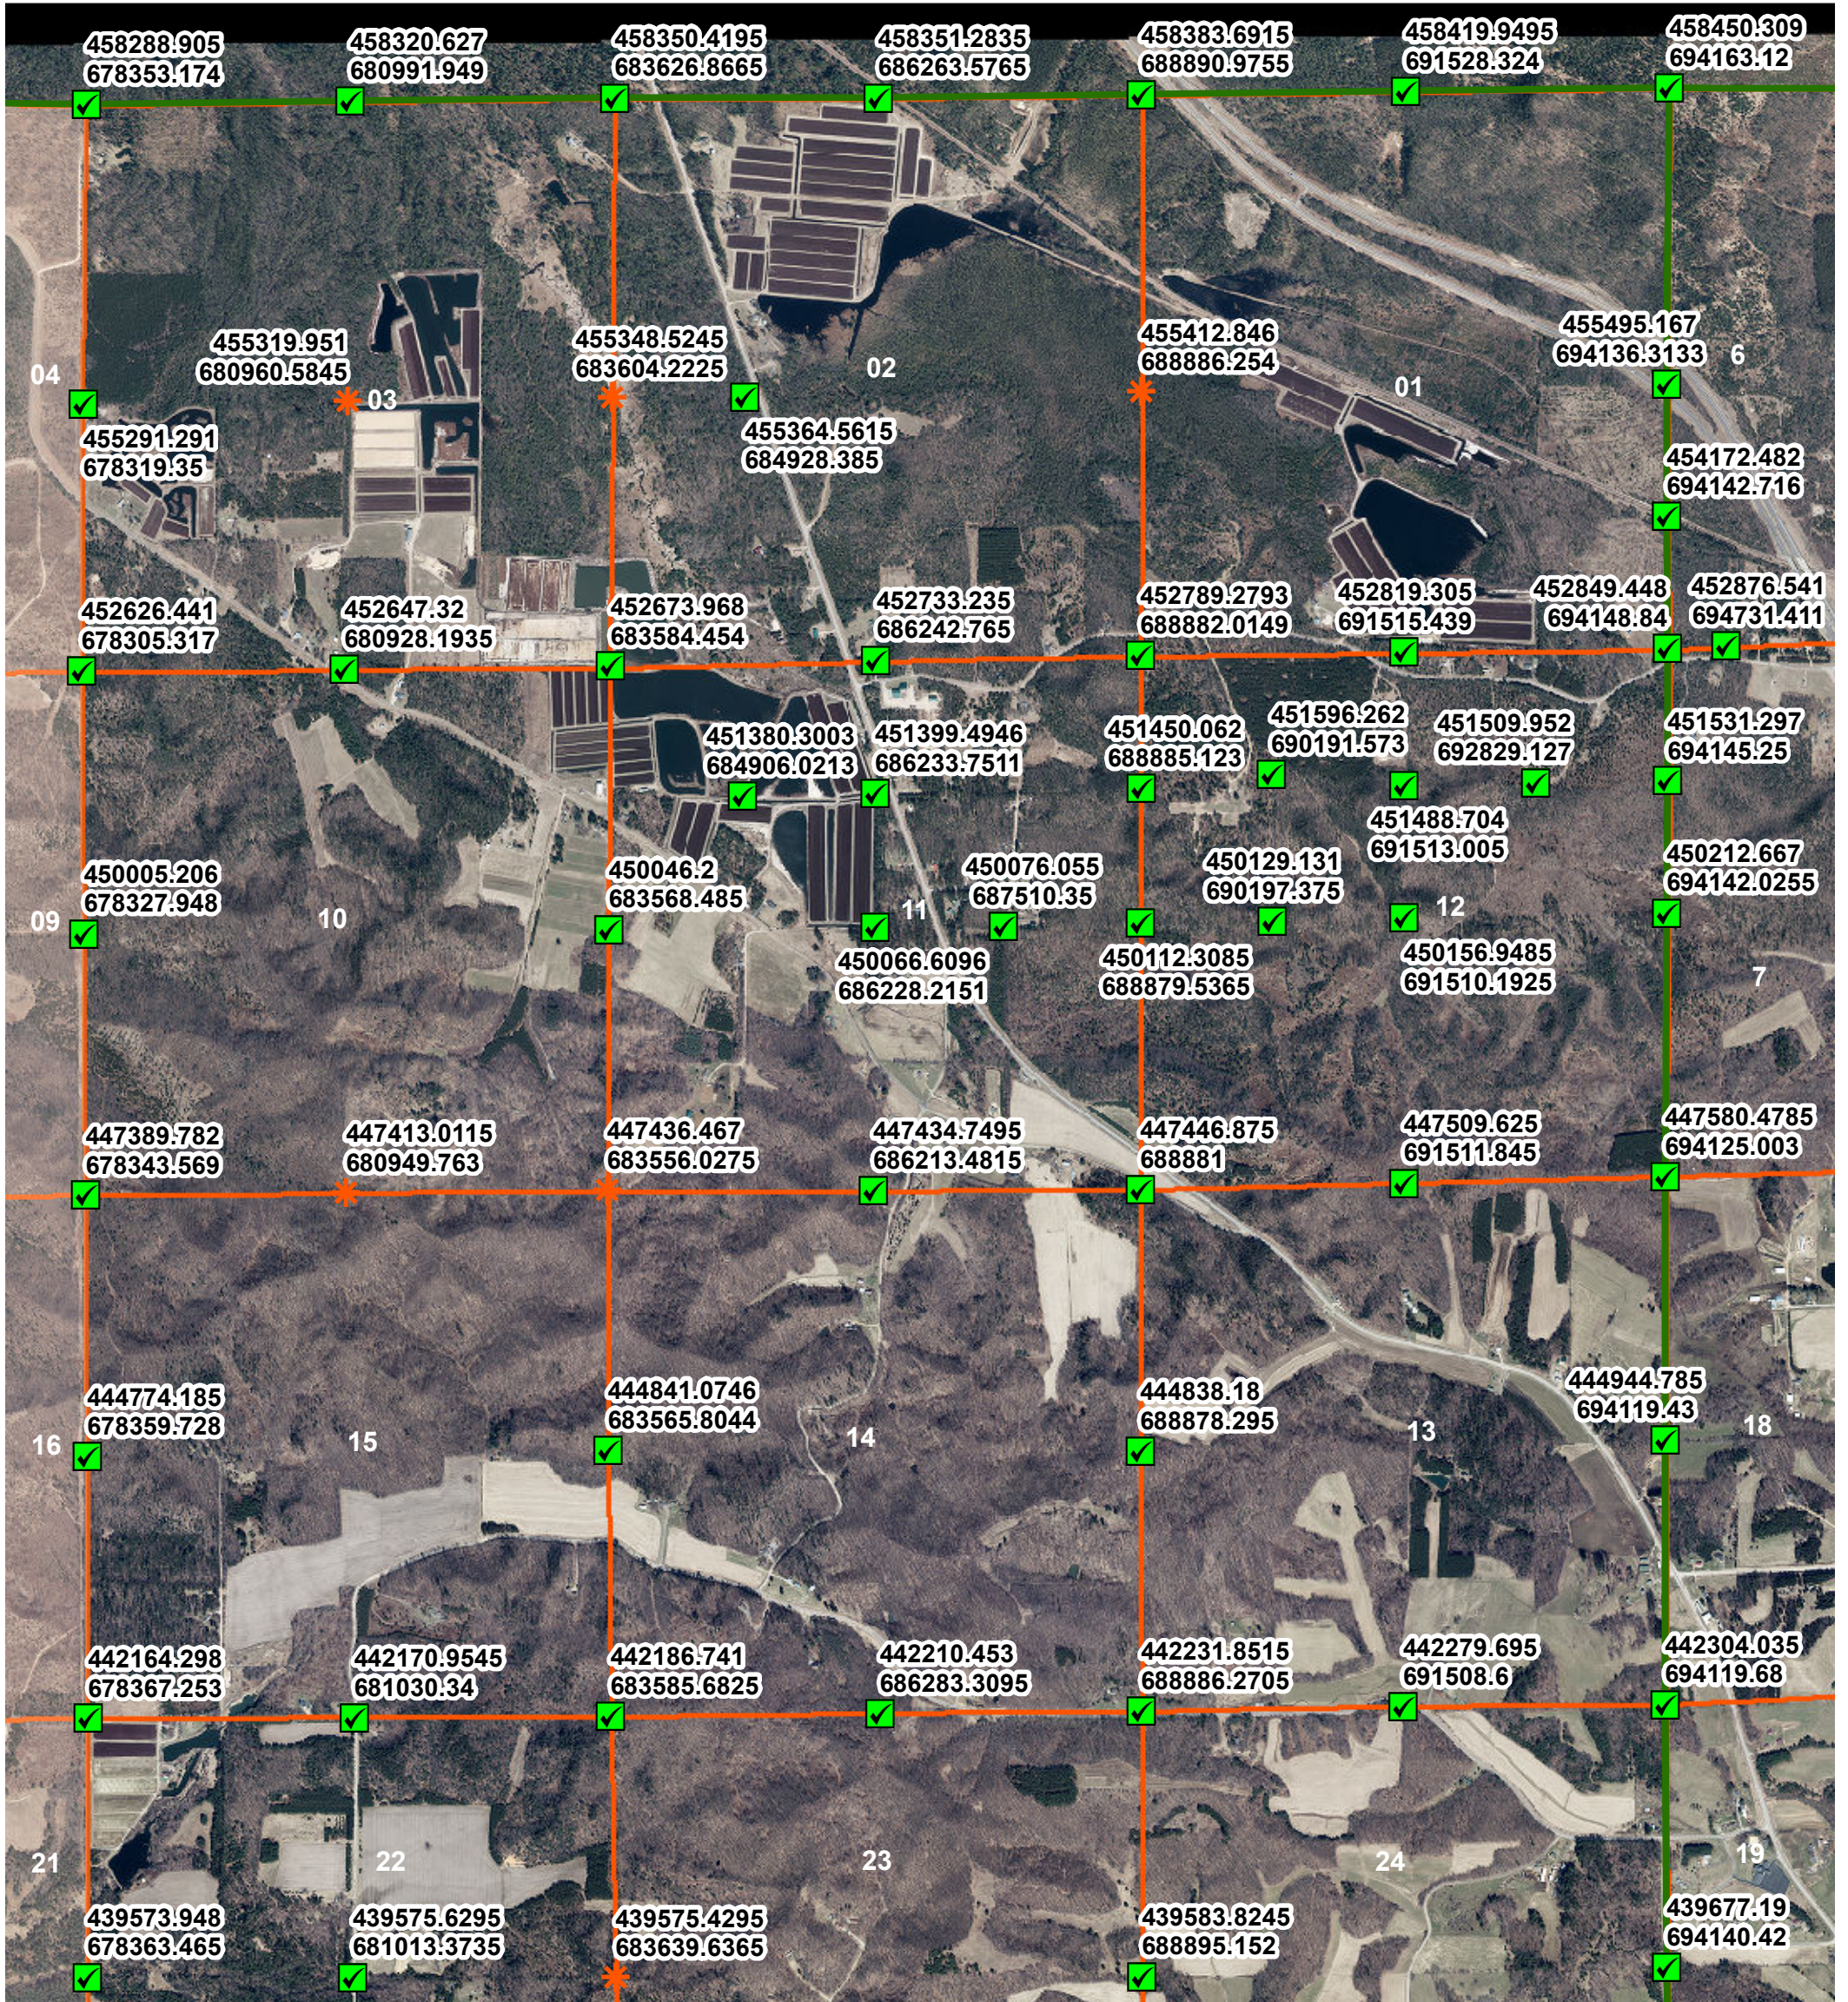

Grant PLSS Corner Coordinates - NE

Legend

PLSS Coordinates

Coordinate Method

* Derived

✓ GPS

Fort McCoy Military Reservation

Date: 1/5/2022