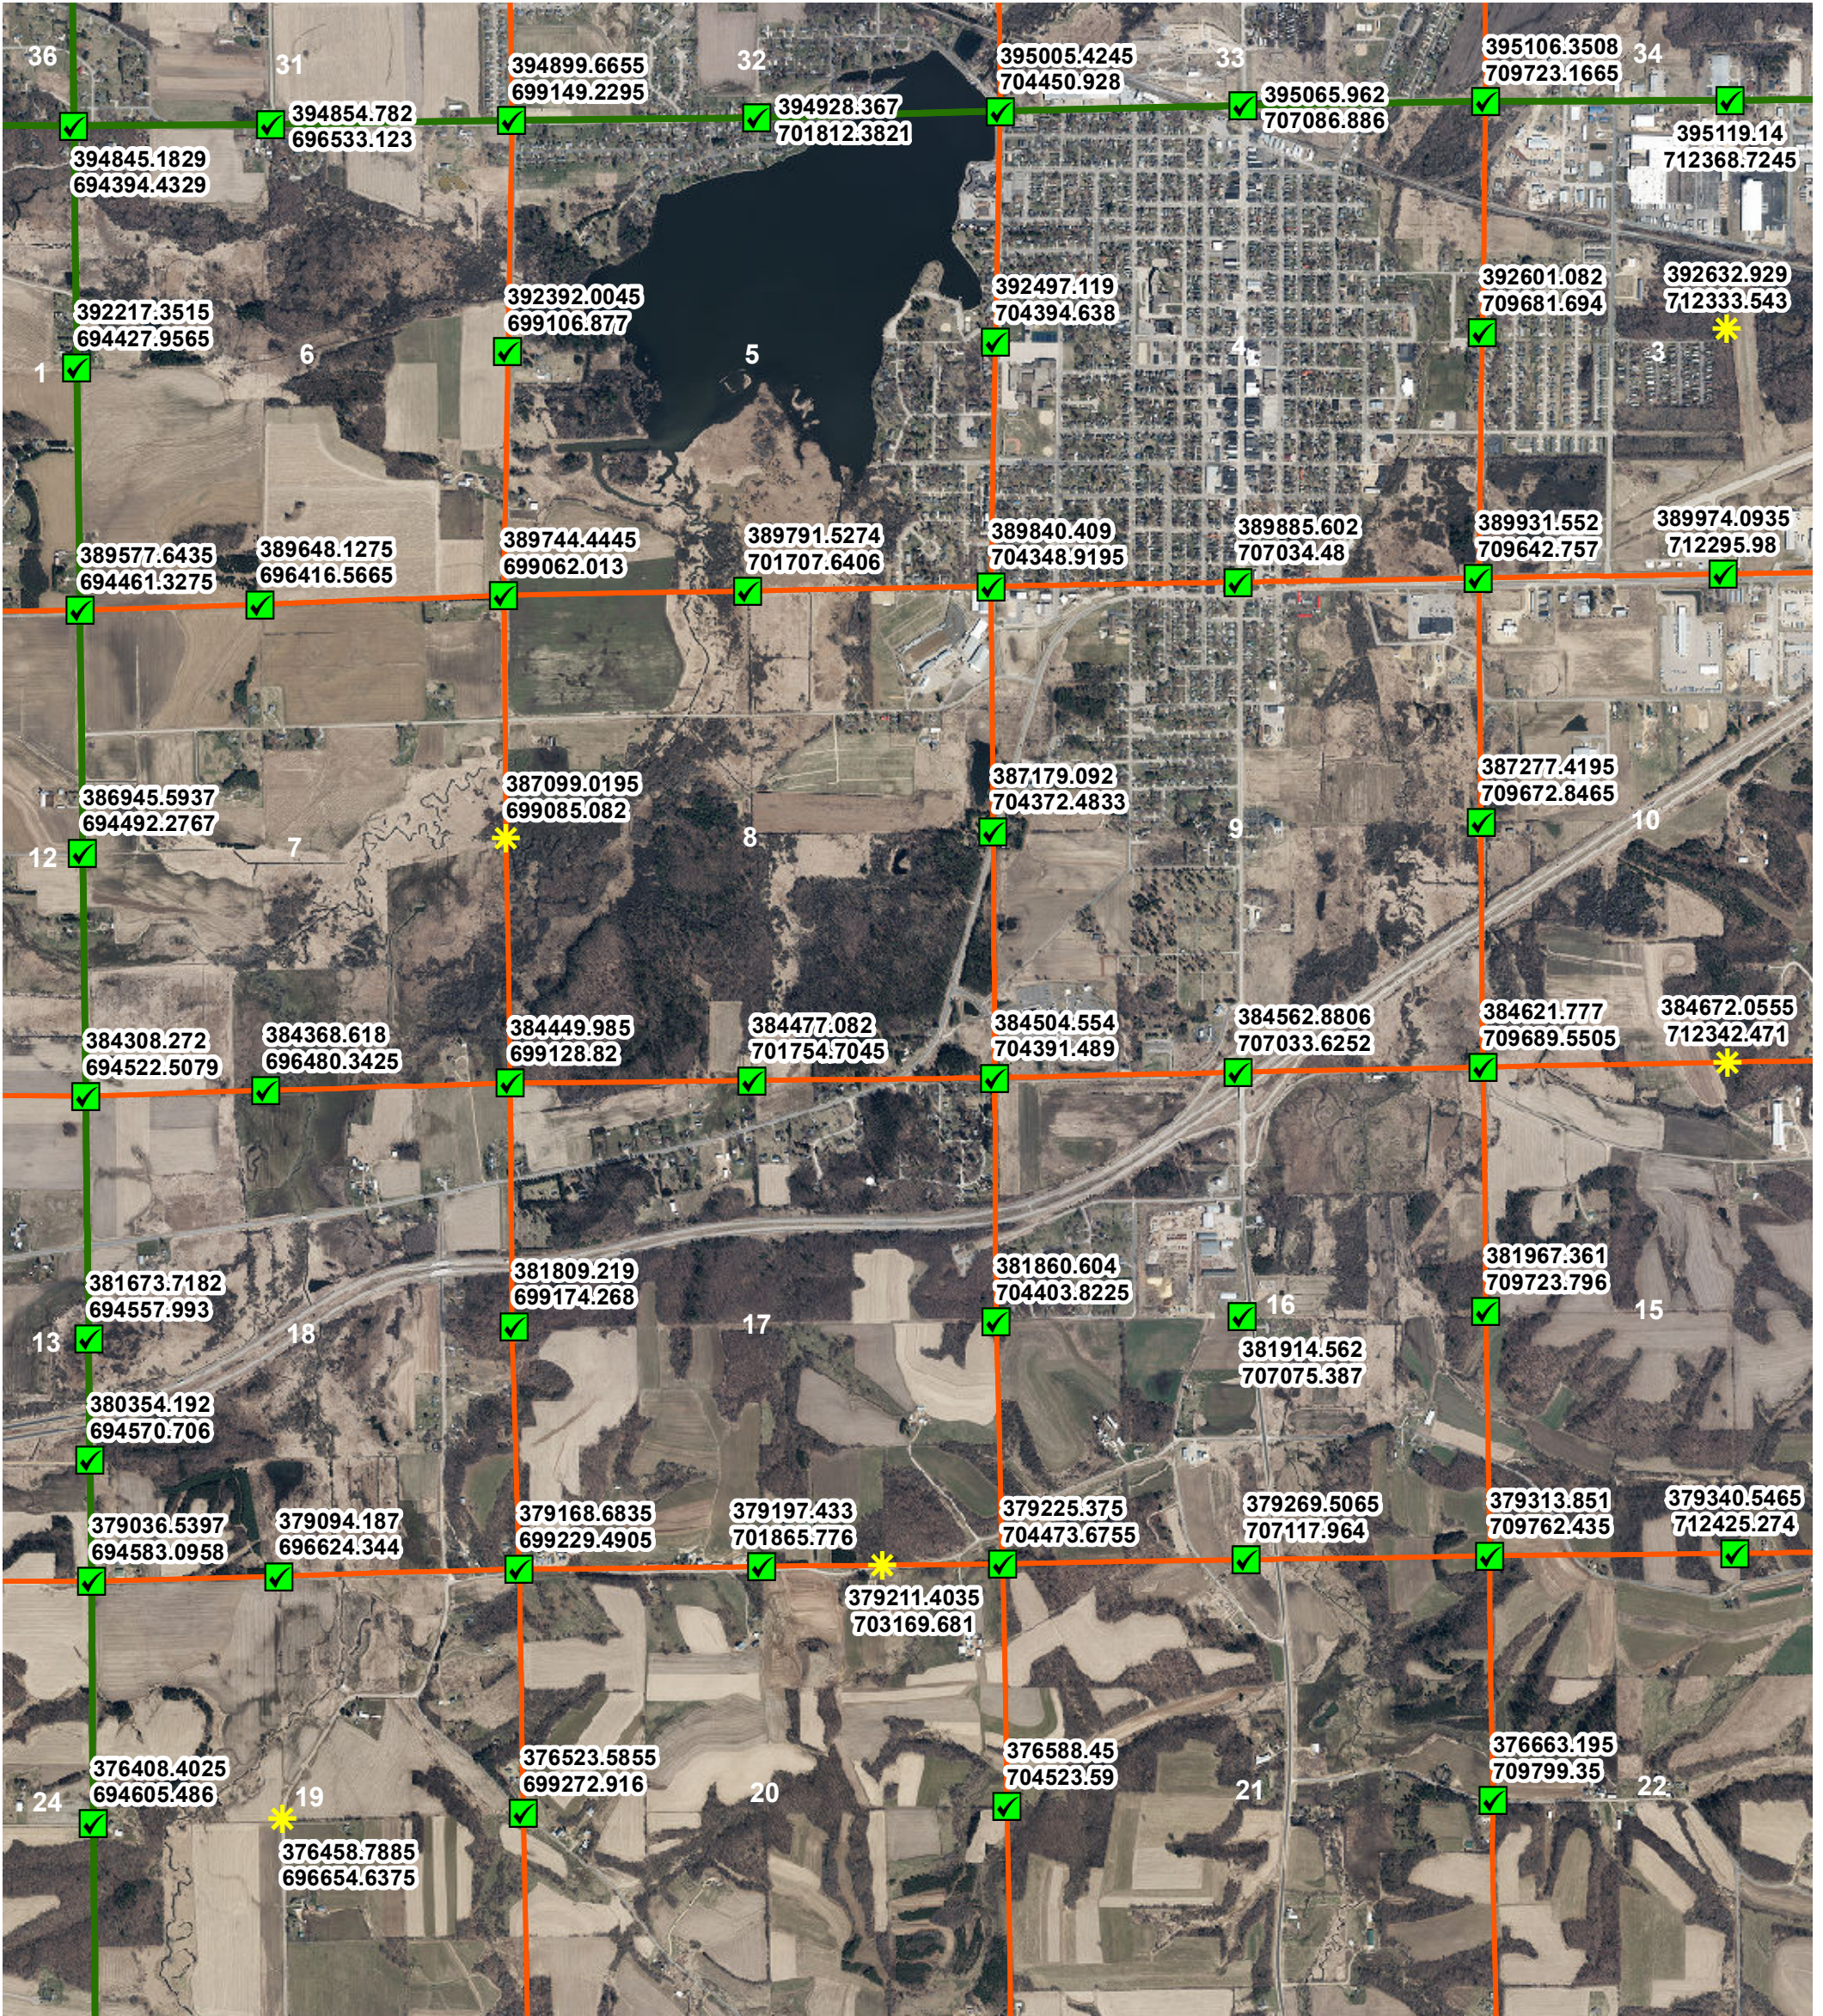

Tomah PLSS Corner Coordinates - NW

Legend

**PLSS Coordinates
Coordinate Method**

- ★ Derived
- ✔ GPS

Date: 9/26/2021