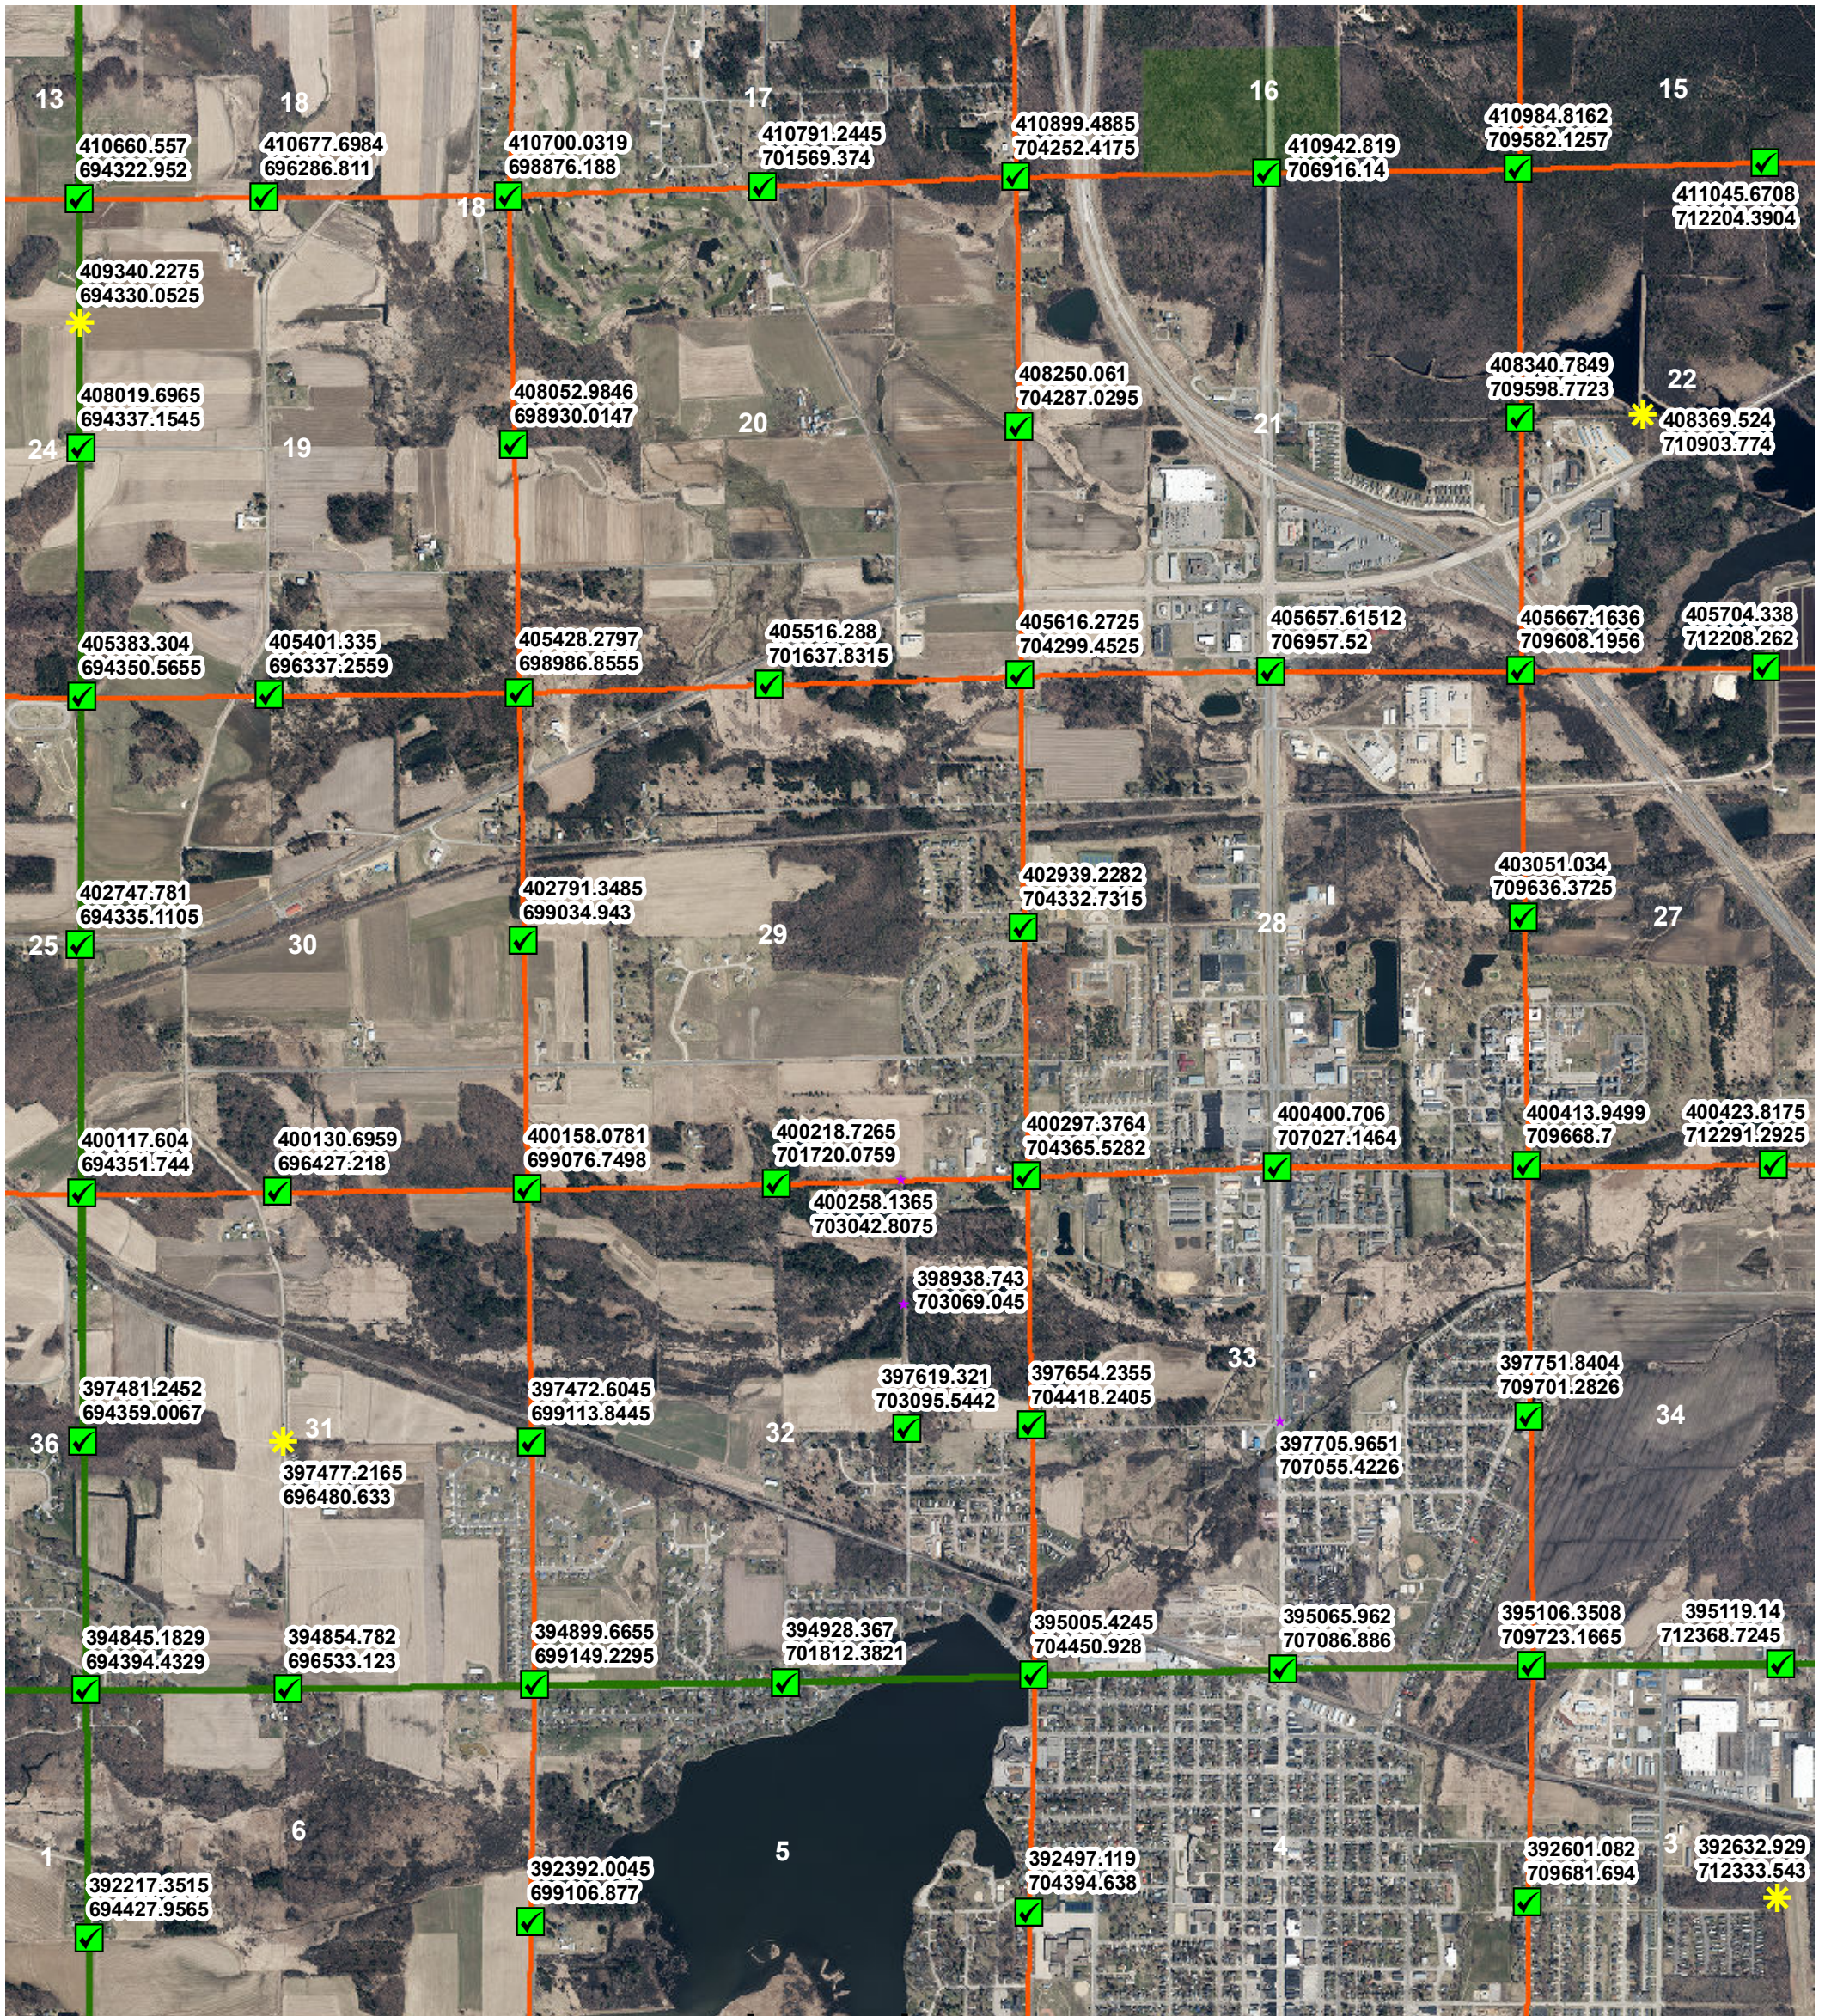

# LaGrange PLSS Corner Coordinates - SW

## Legend

### PLSS Coordinates Coordinate Method

- \* Unknown
- \* Derived
- ✔ GPS
- County\_Forest\_Boundaries