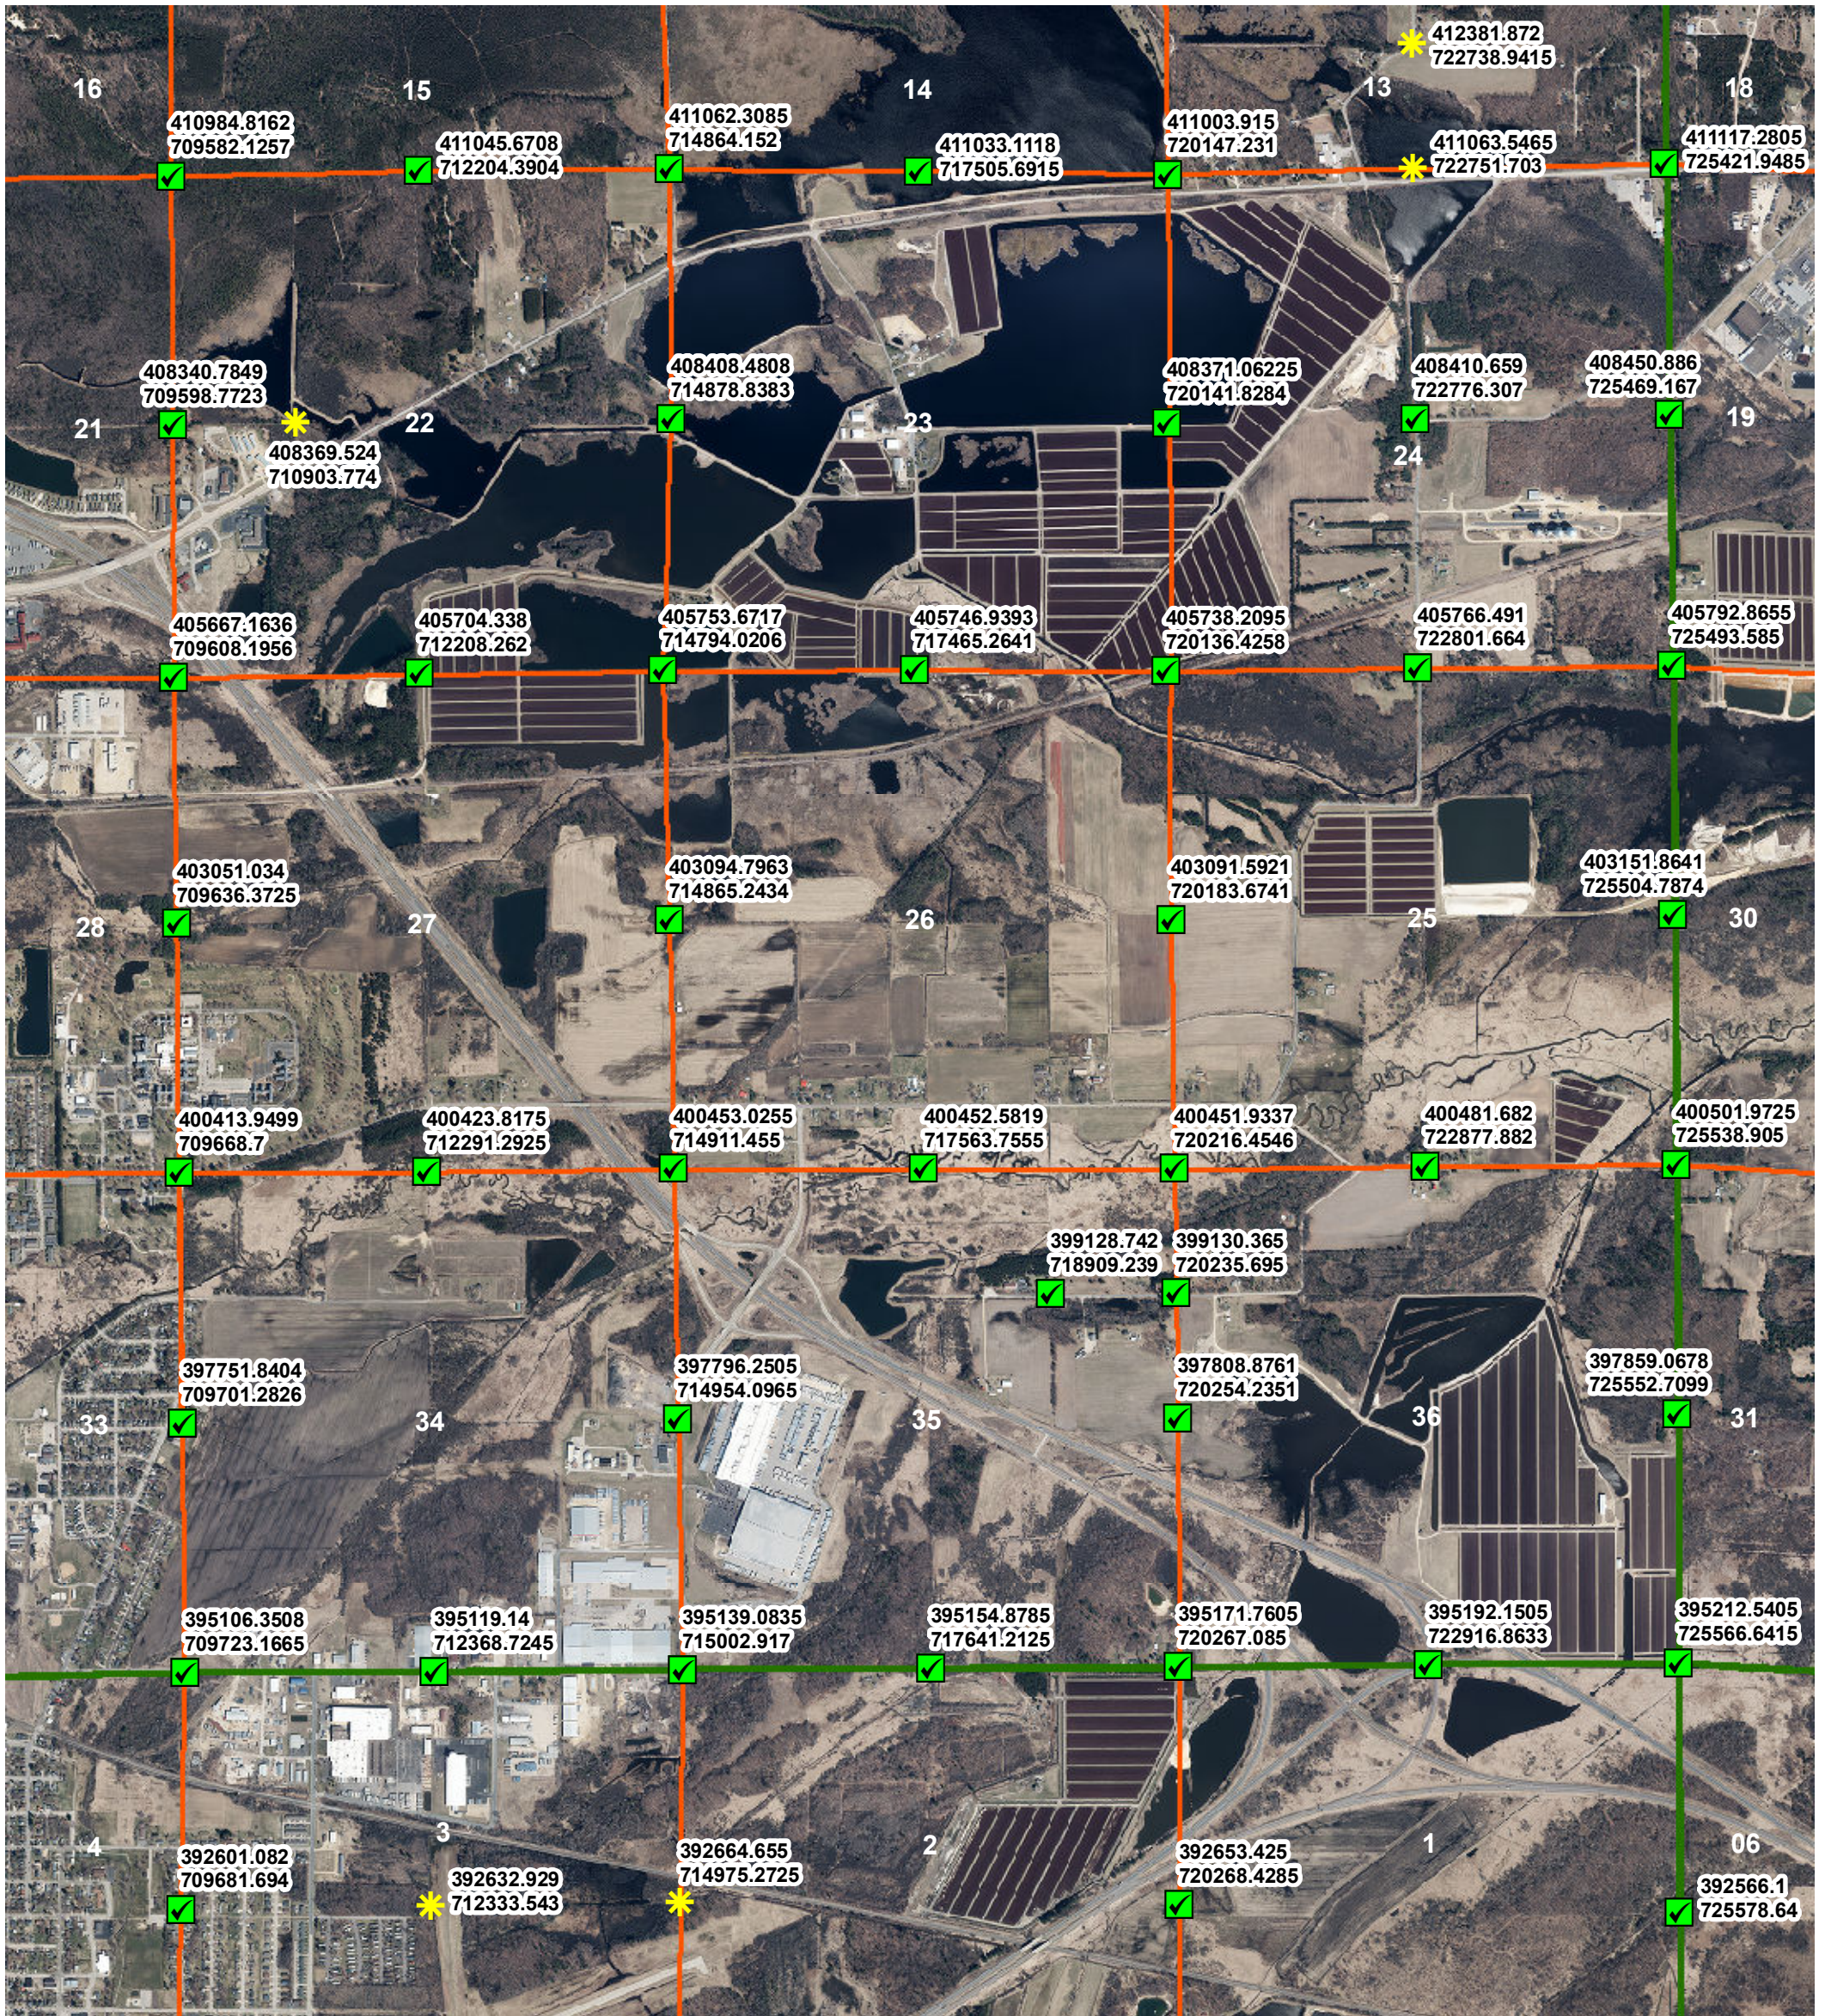

LaGrange PLSS Corner Coordinates - SE

Legend

PLSS Coordinates

Coordinate Method

* Derived

✓ GPS

Date: 9/26/2021