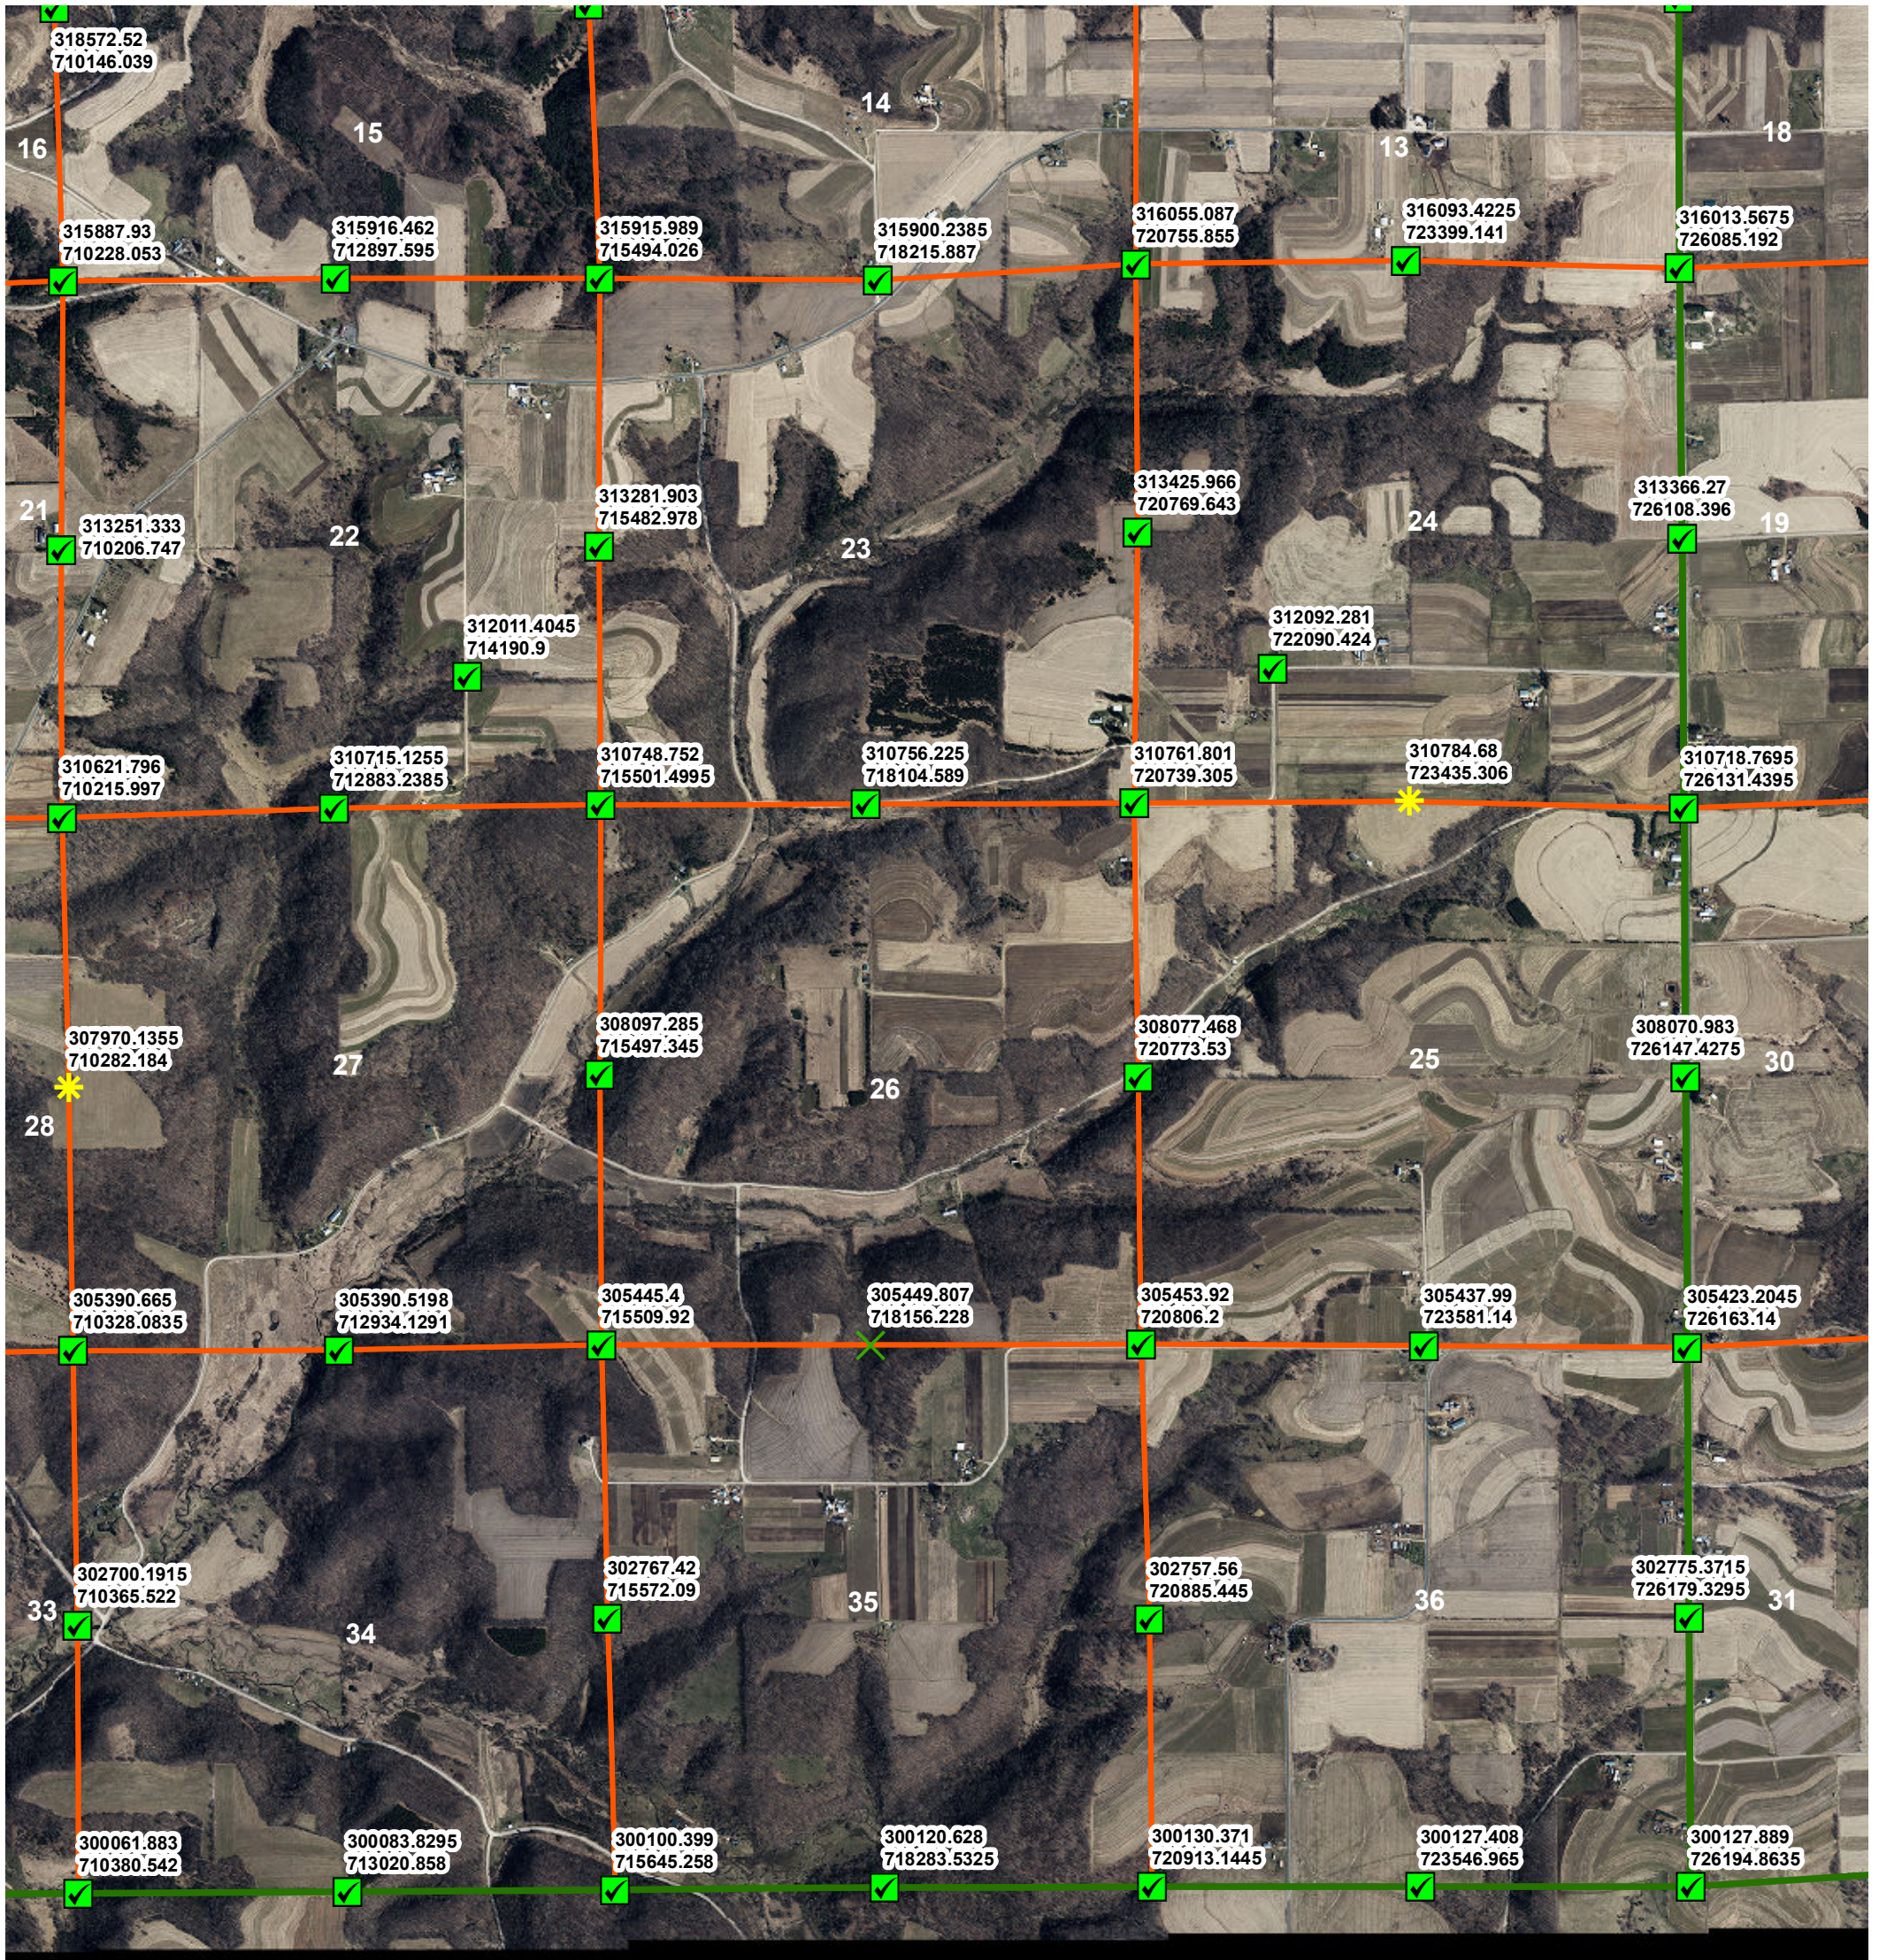

# Wellington PLSS Corner Coordinates - SE

## Legend

### PLSS Coordinates Coordinate Method

- \* Derived
- ✔ GPS
- ✕ Survey

Date: 7/2/2021