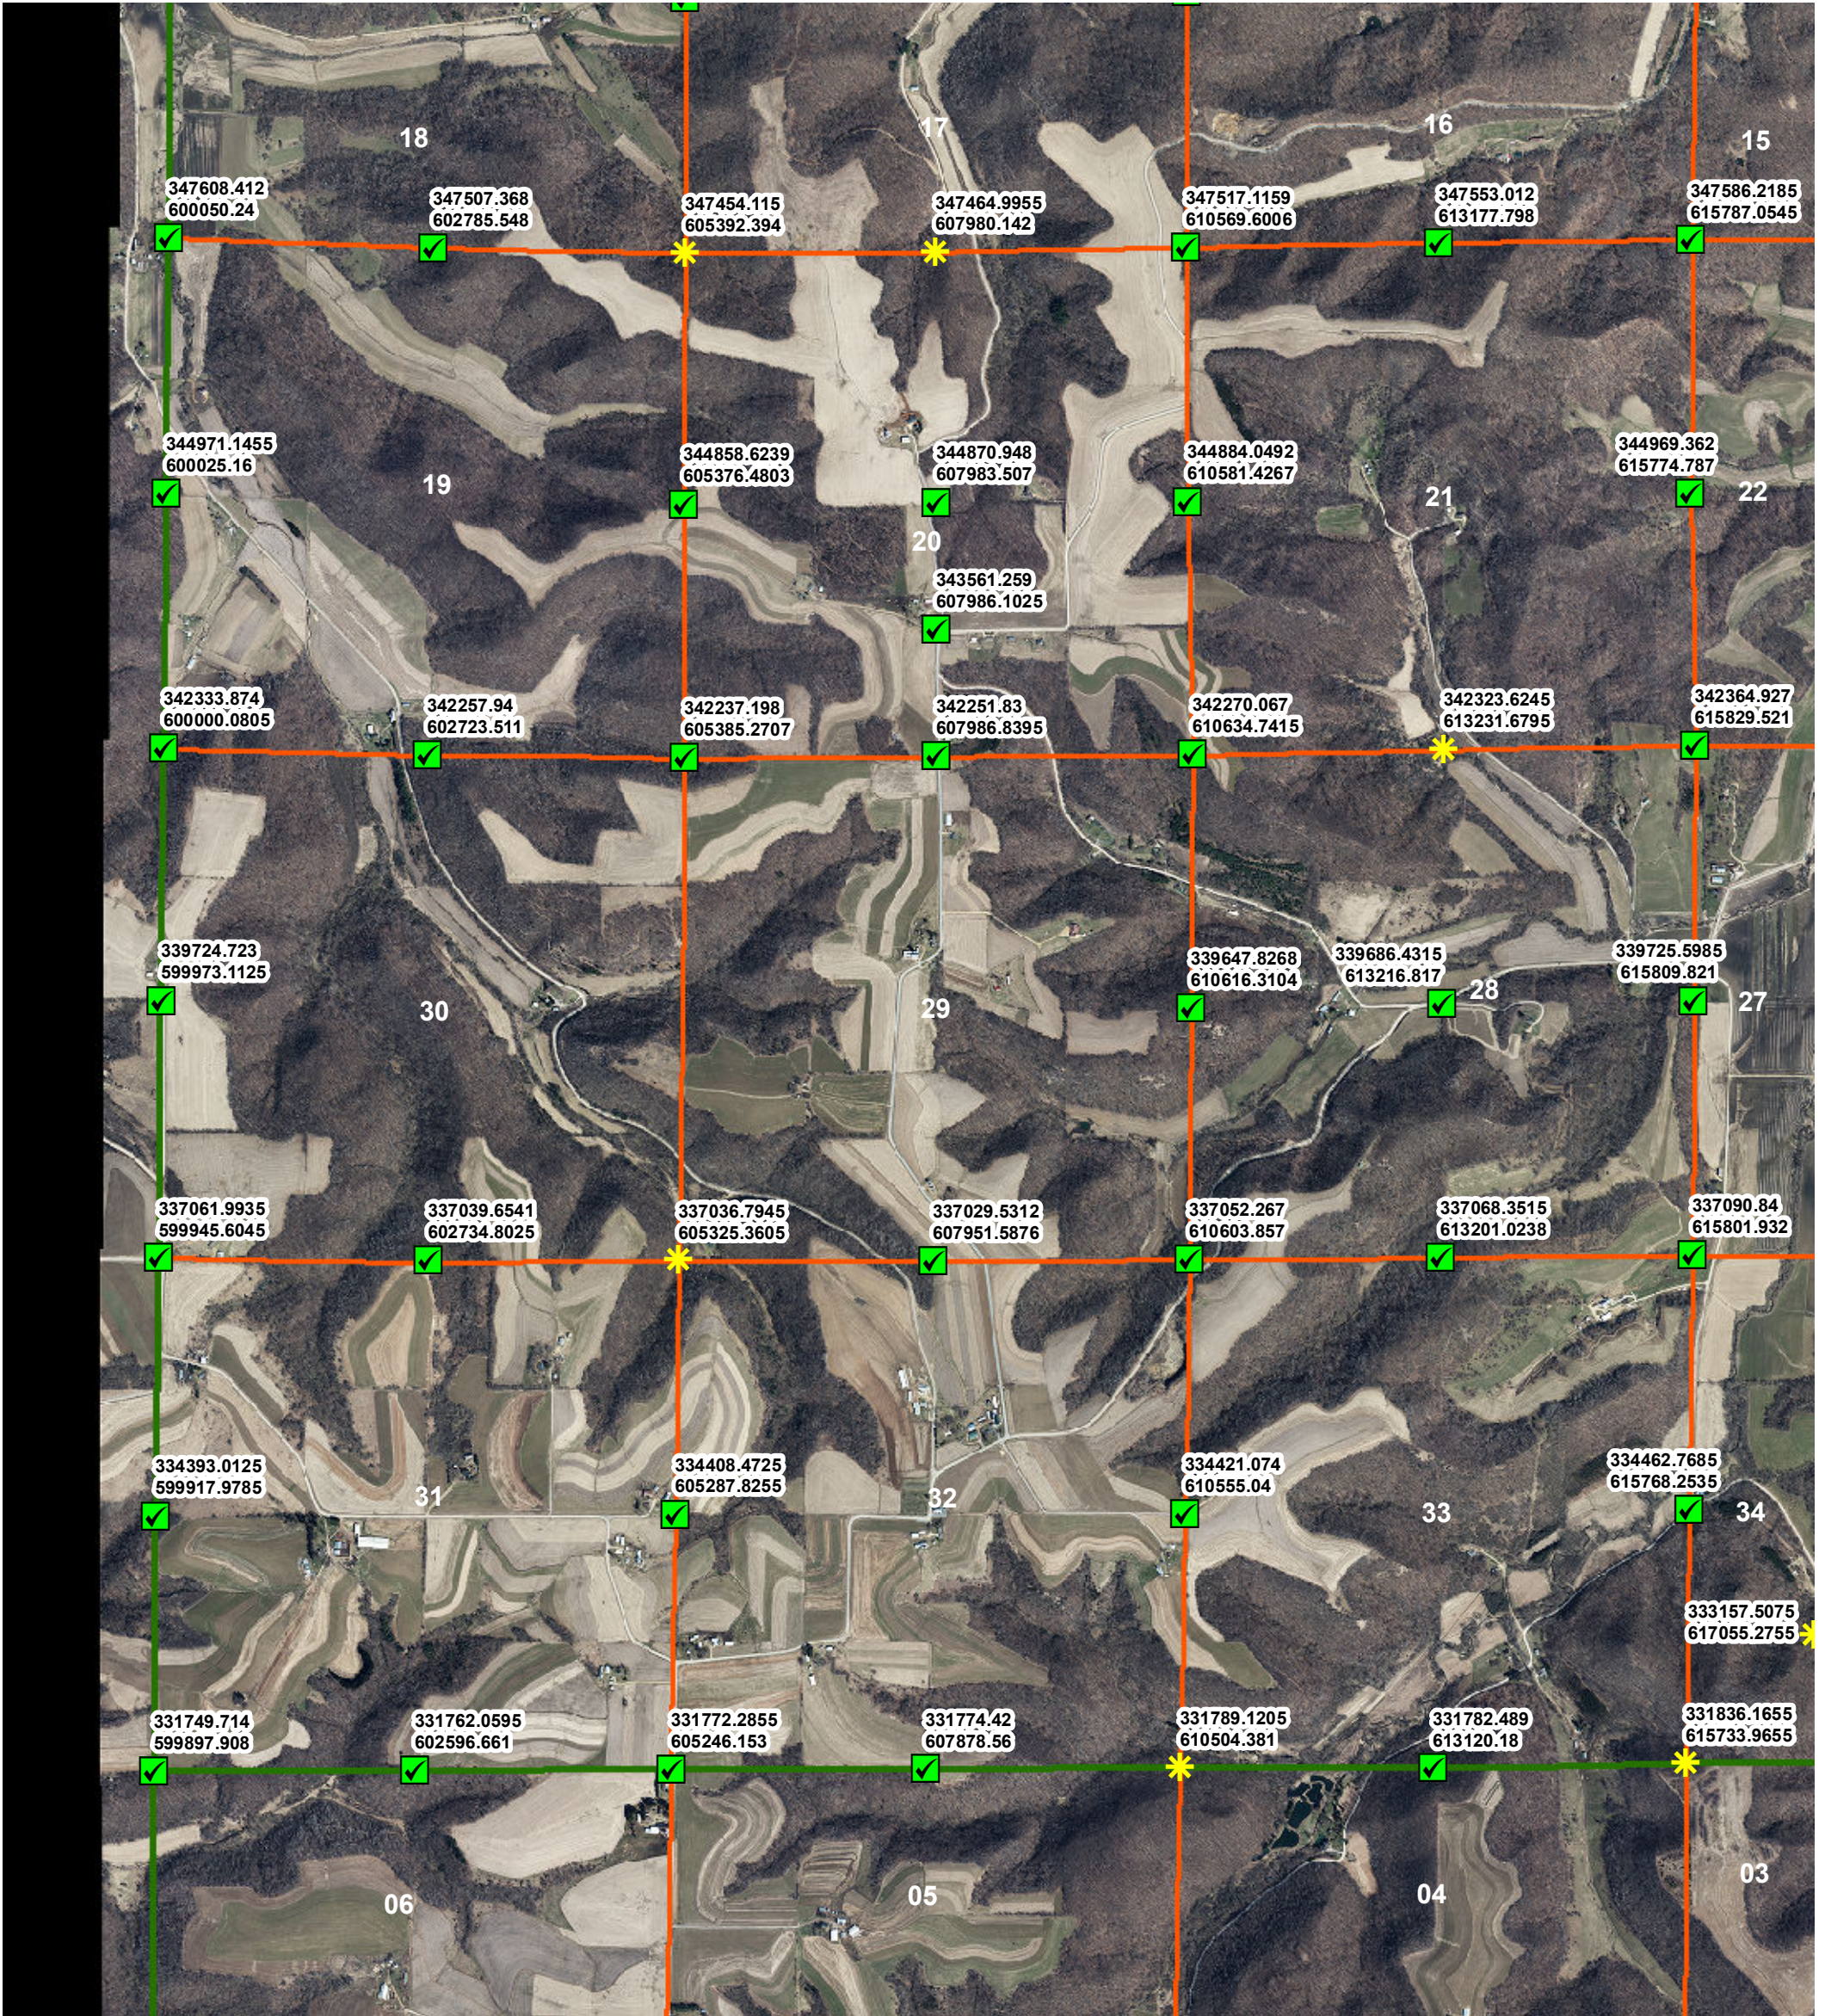

Leon PLSS Corner Coordinates - SW

Legend

PLSS Coordinates Coordinate Method

- * Derived
- ✔ GPS

Date: 6/28/2021