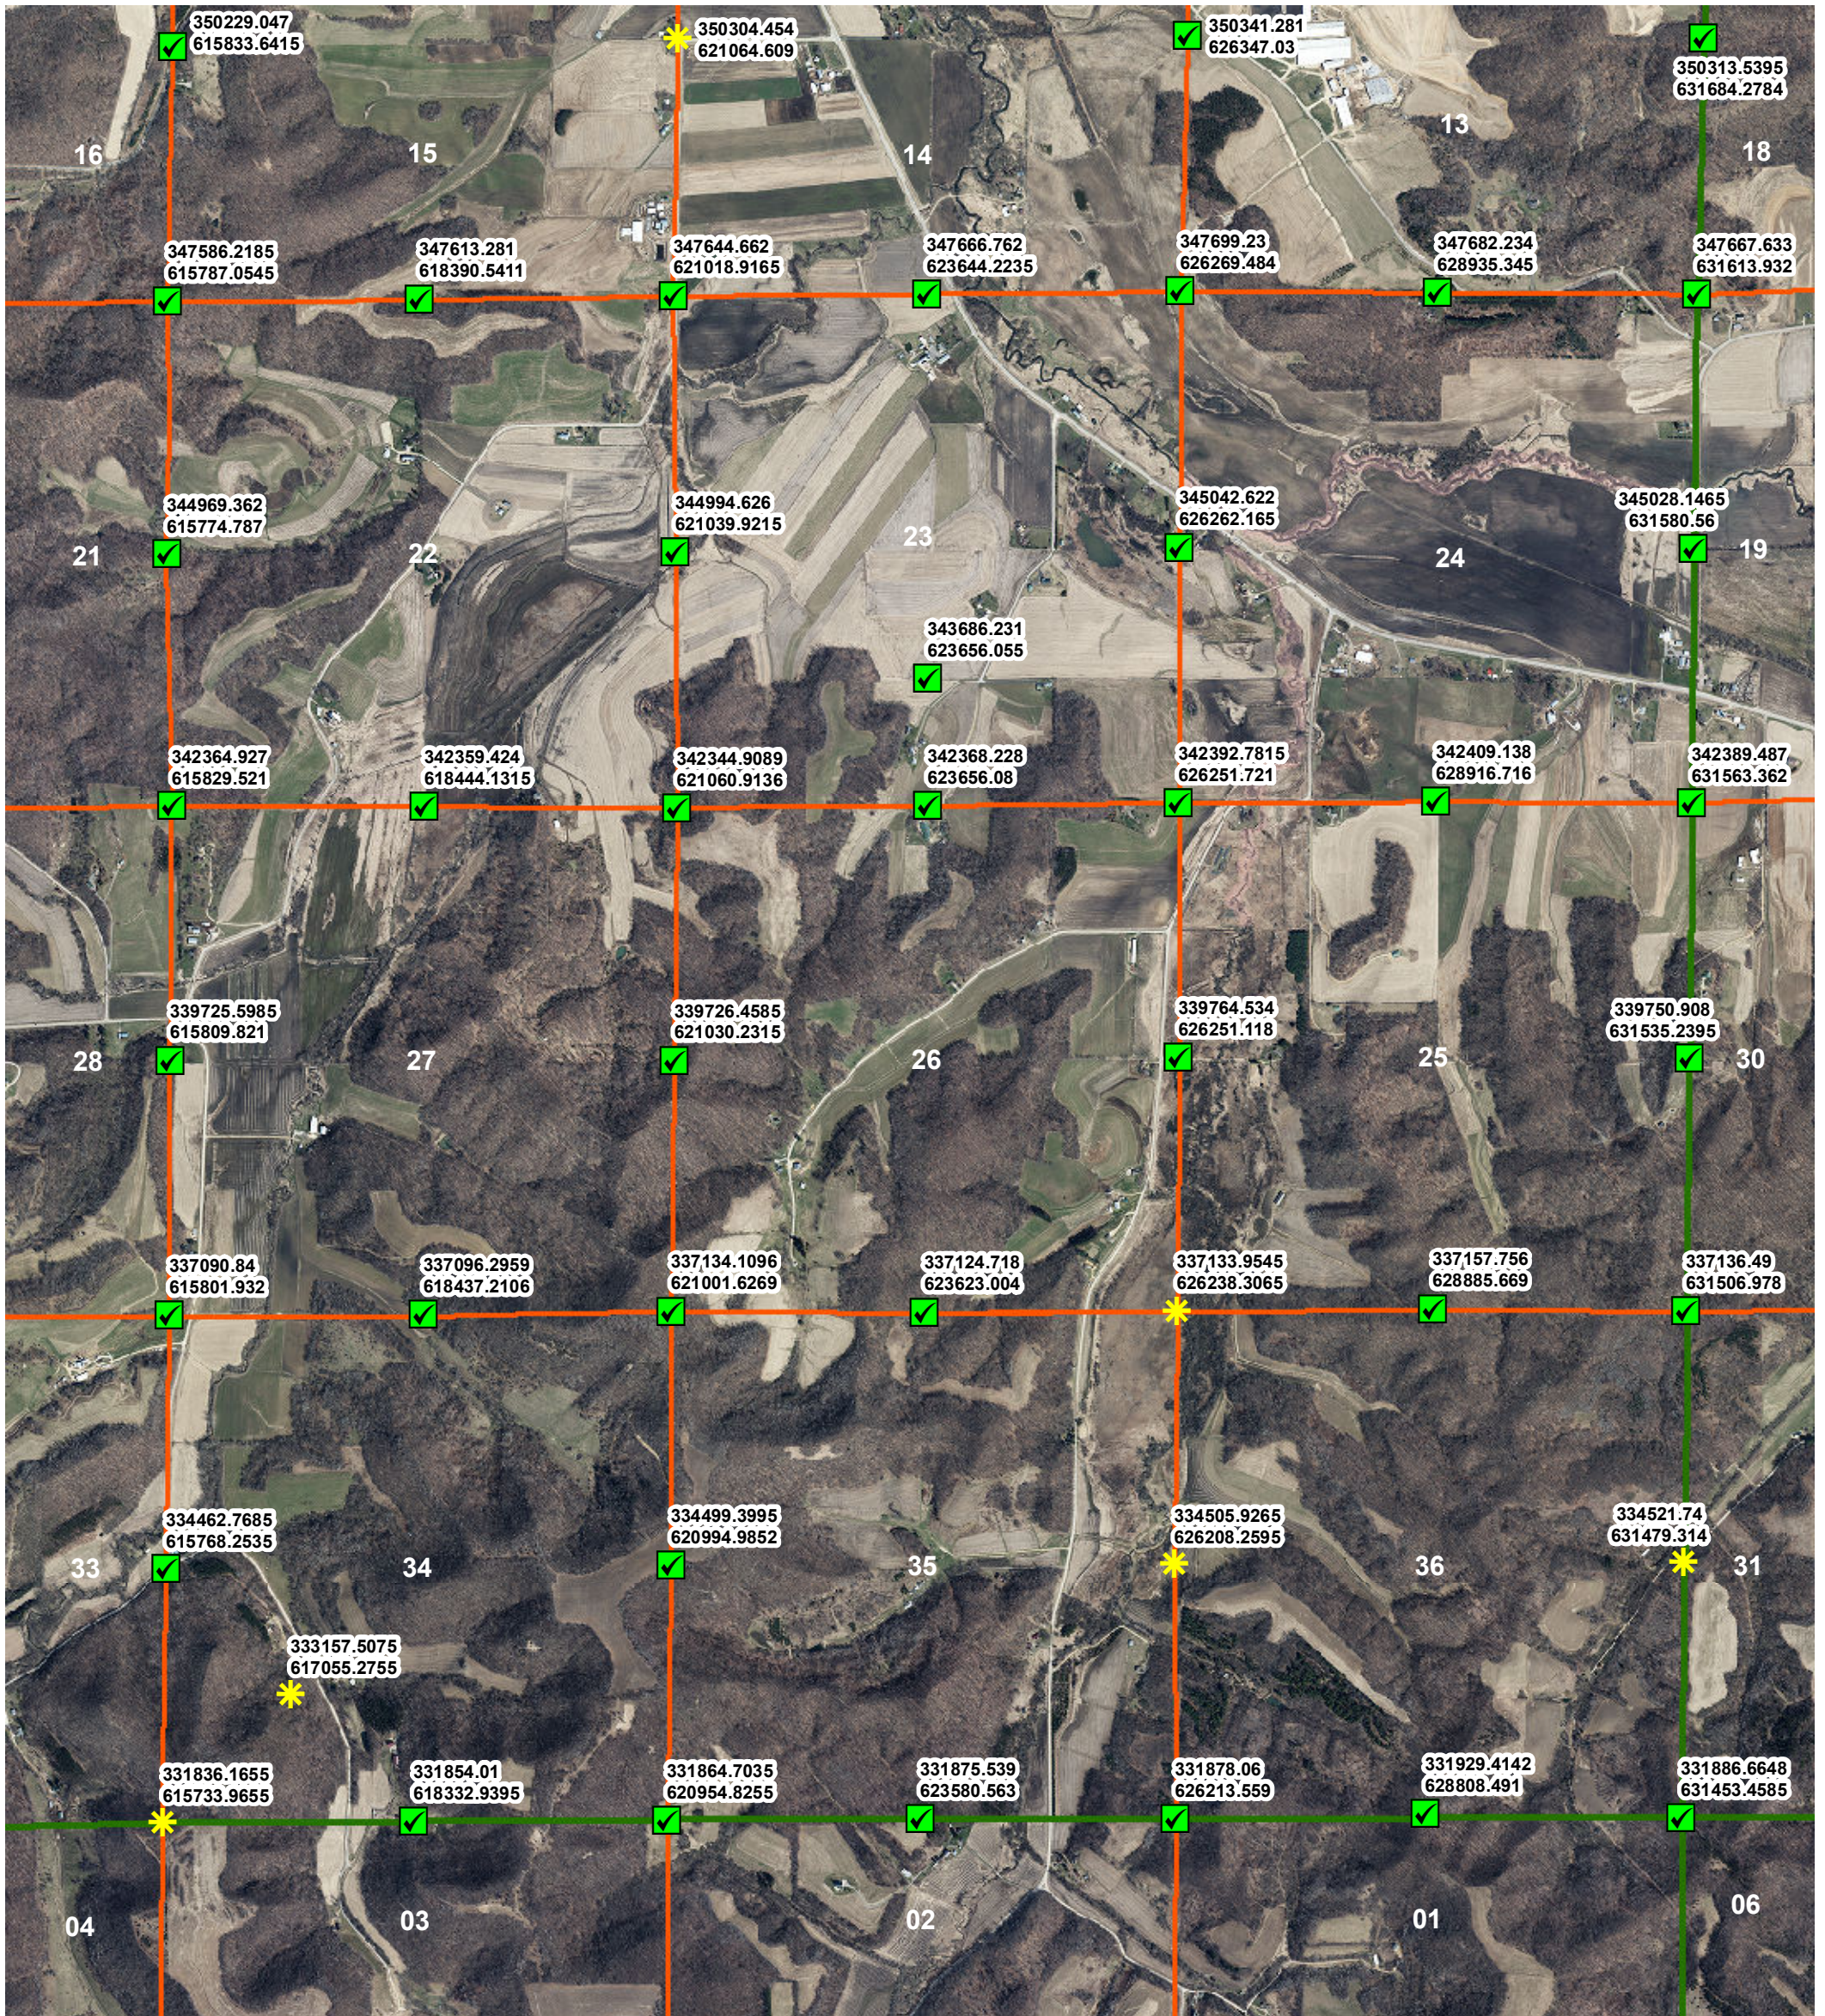

# Leon PLSS Corner Coordinates - SE

## Legend

PLSS Coordinates  
Coordinate Method

- \* Derived
- ✓ GPS

Date: 6/28/2021