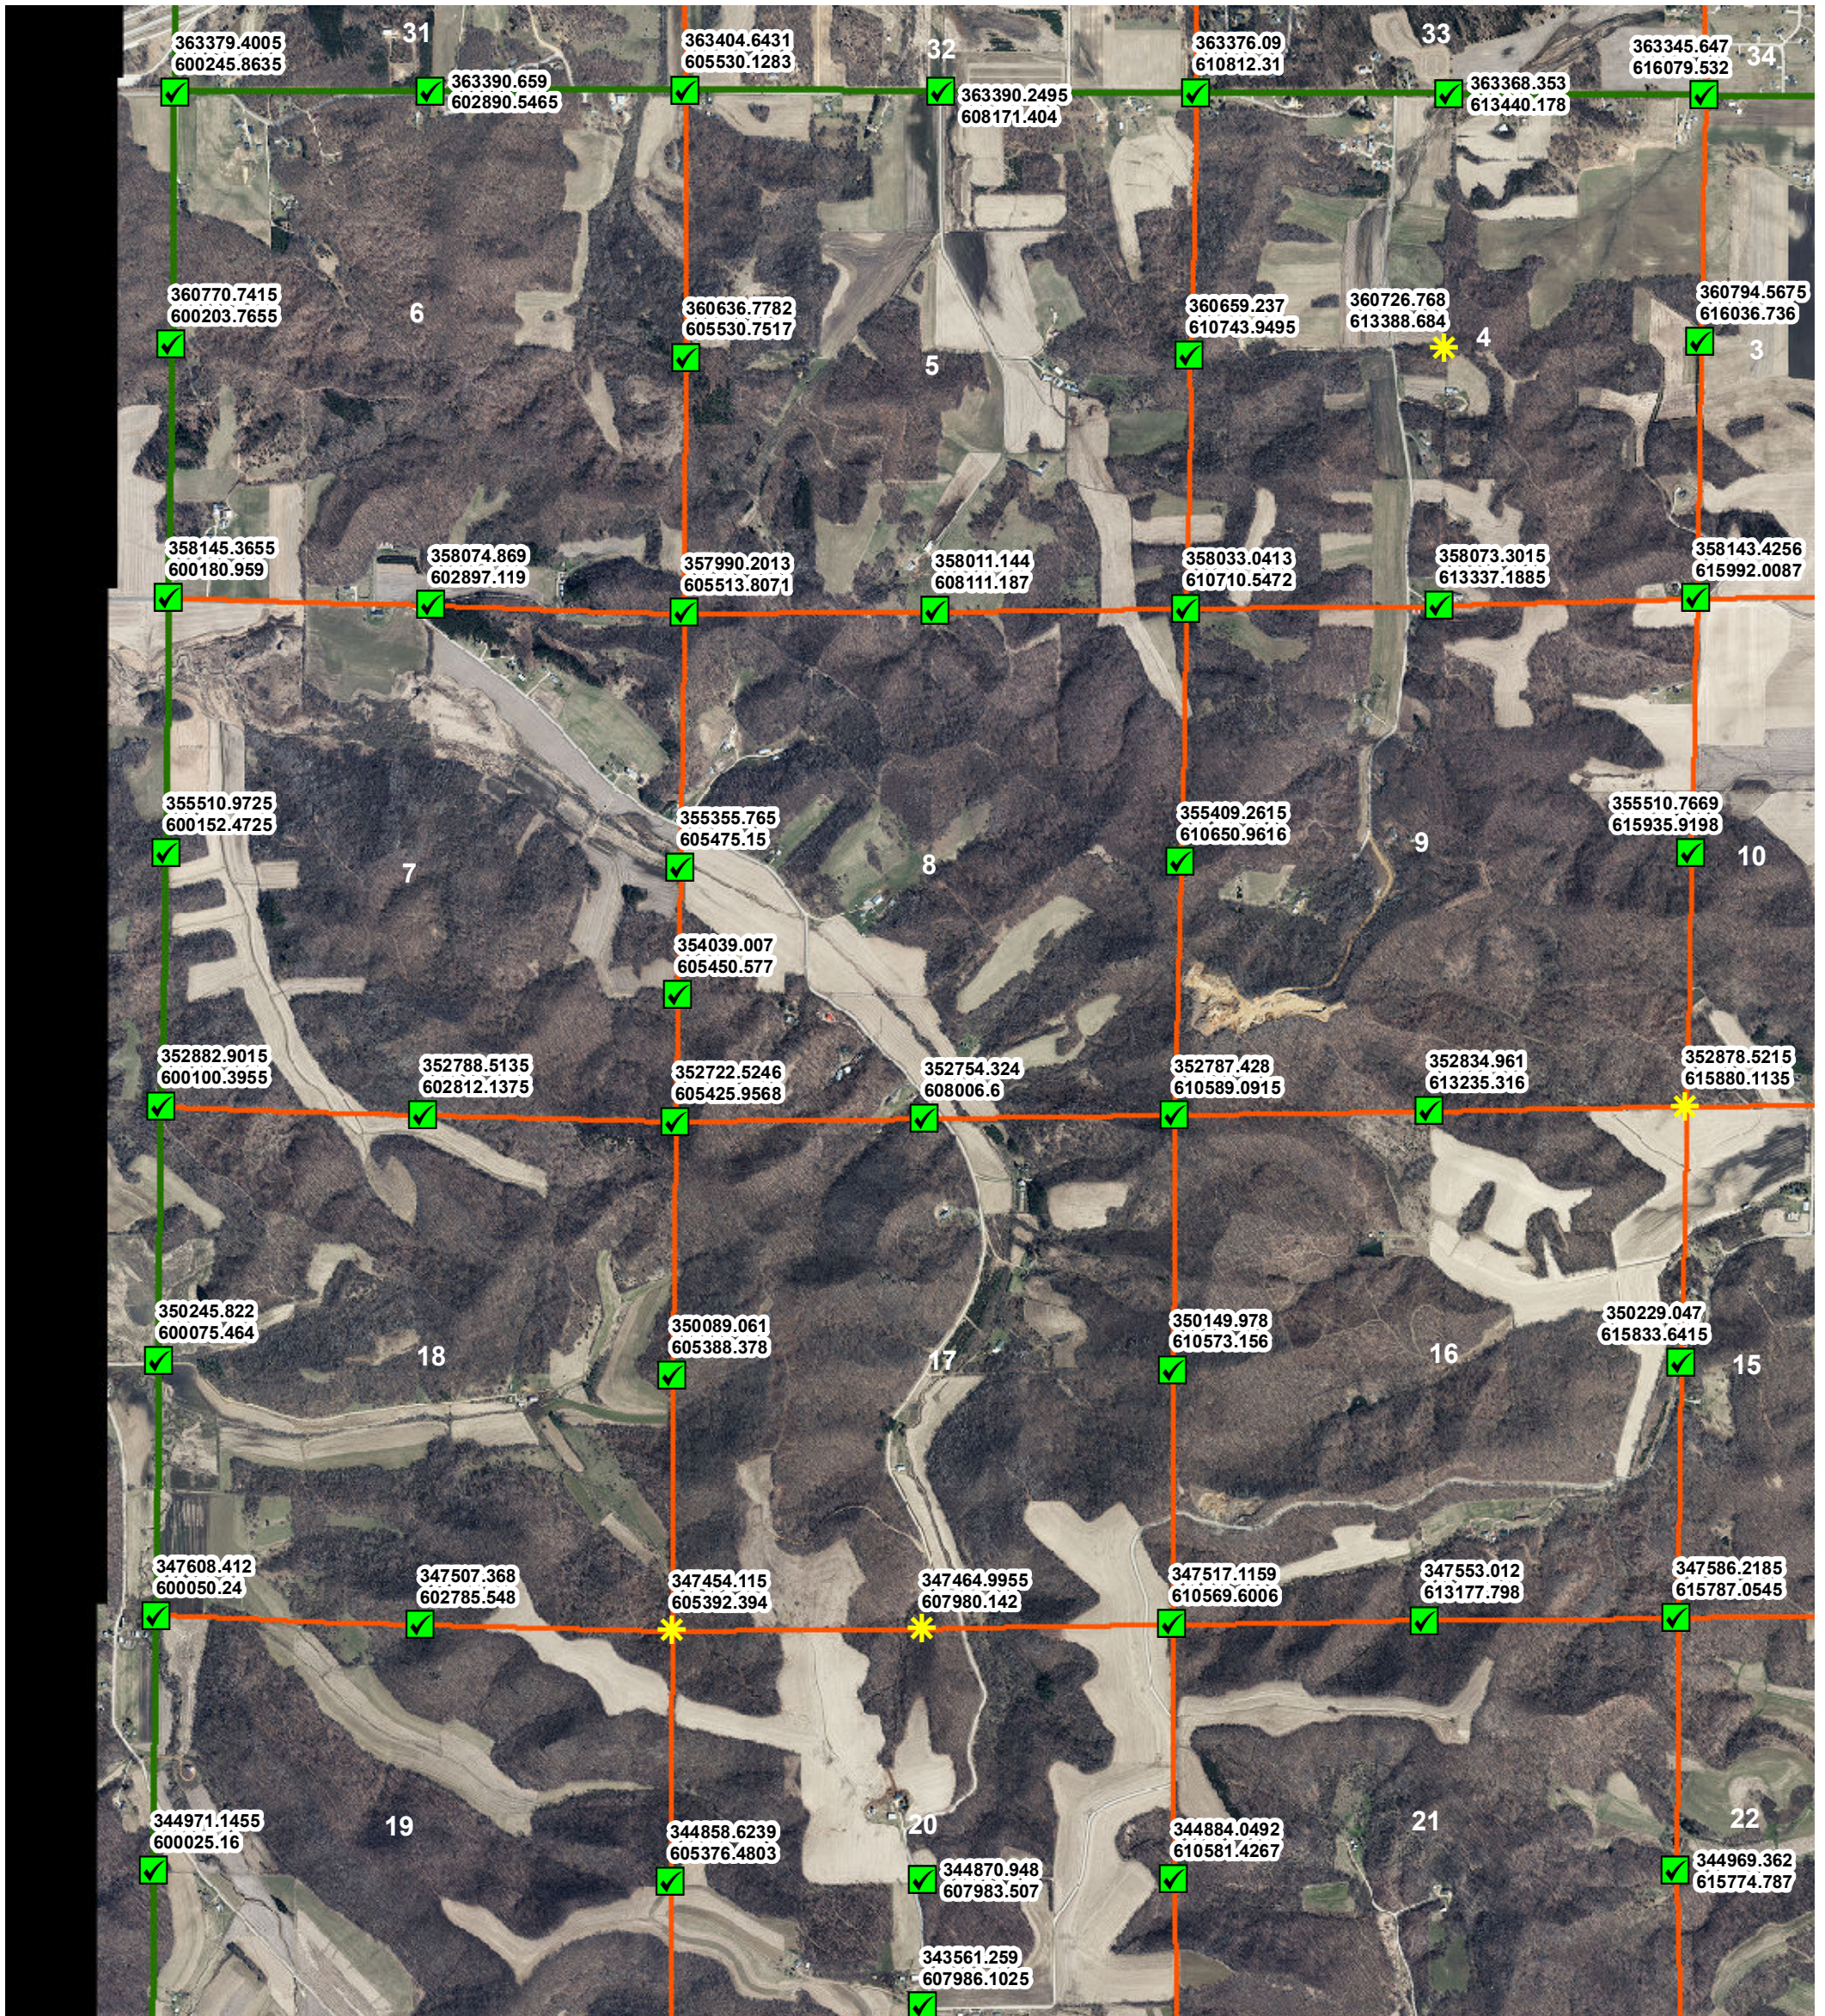

Leon PLSS Corner Coordinates - NW

Legend

PLSS Coordinates Coordinate Method

- * Derived
- ✔ GPS

Date: 6/28/2021