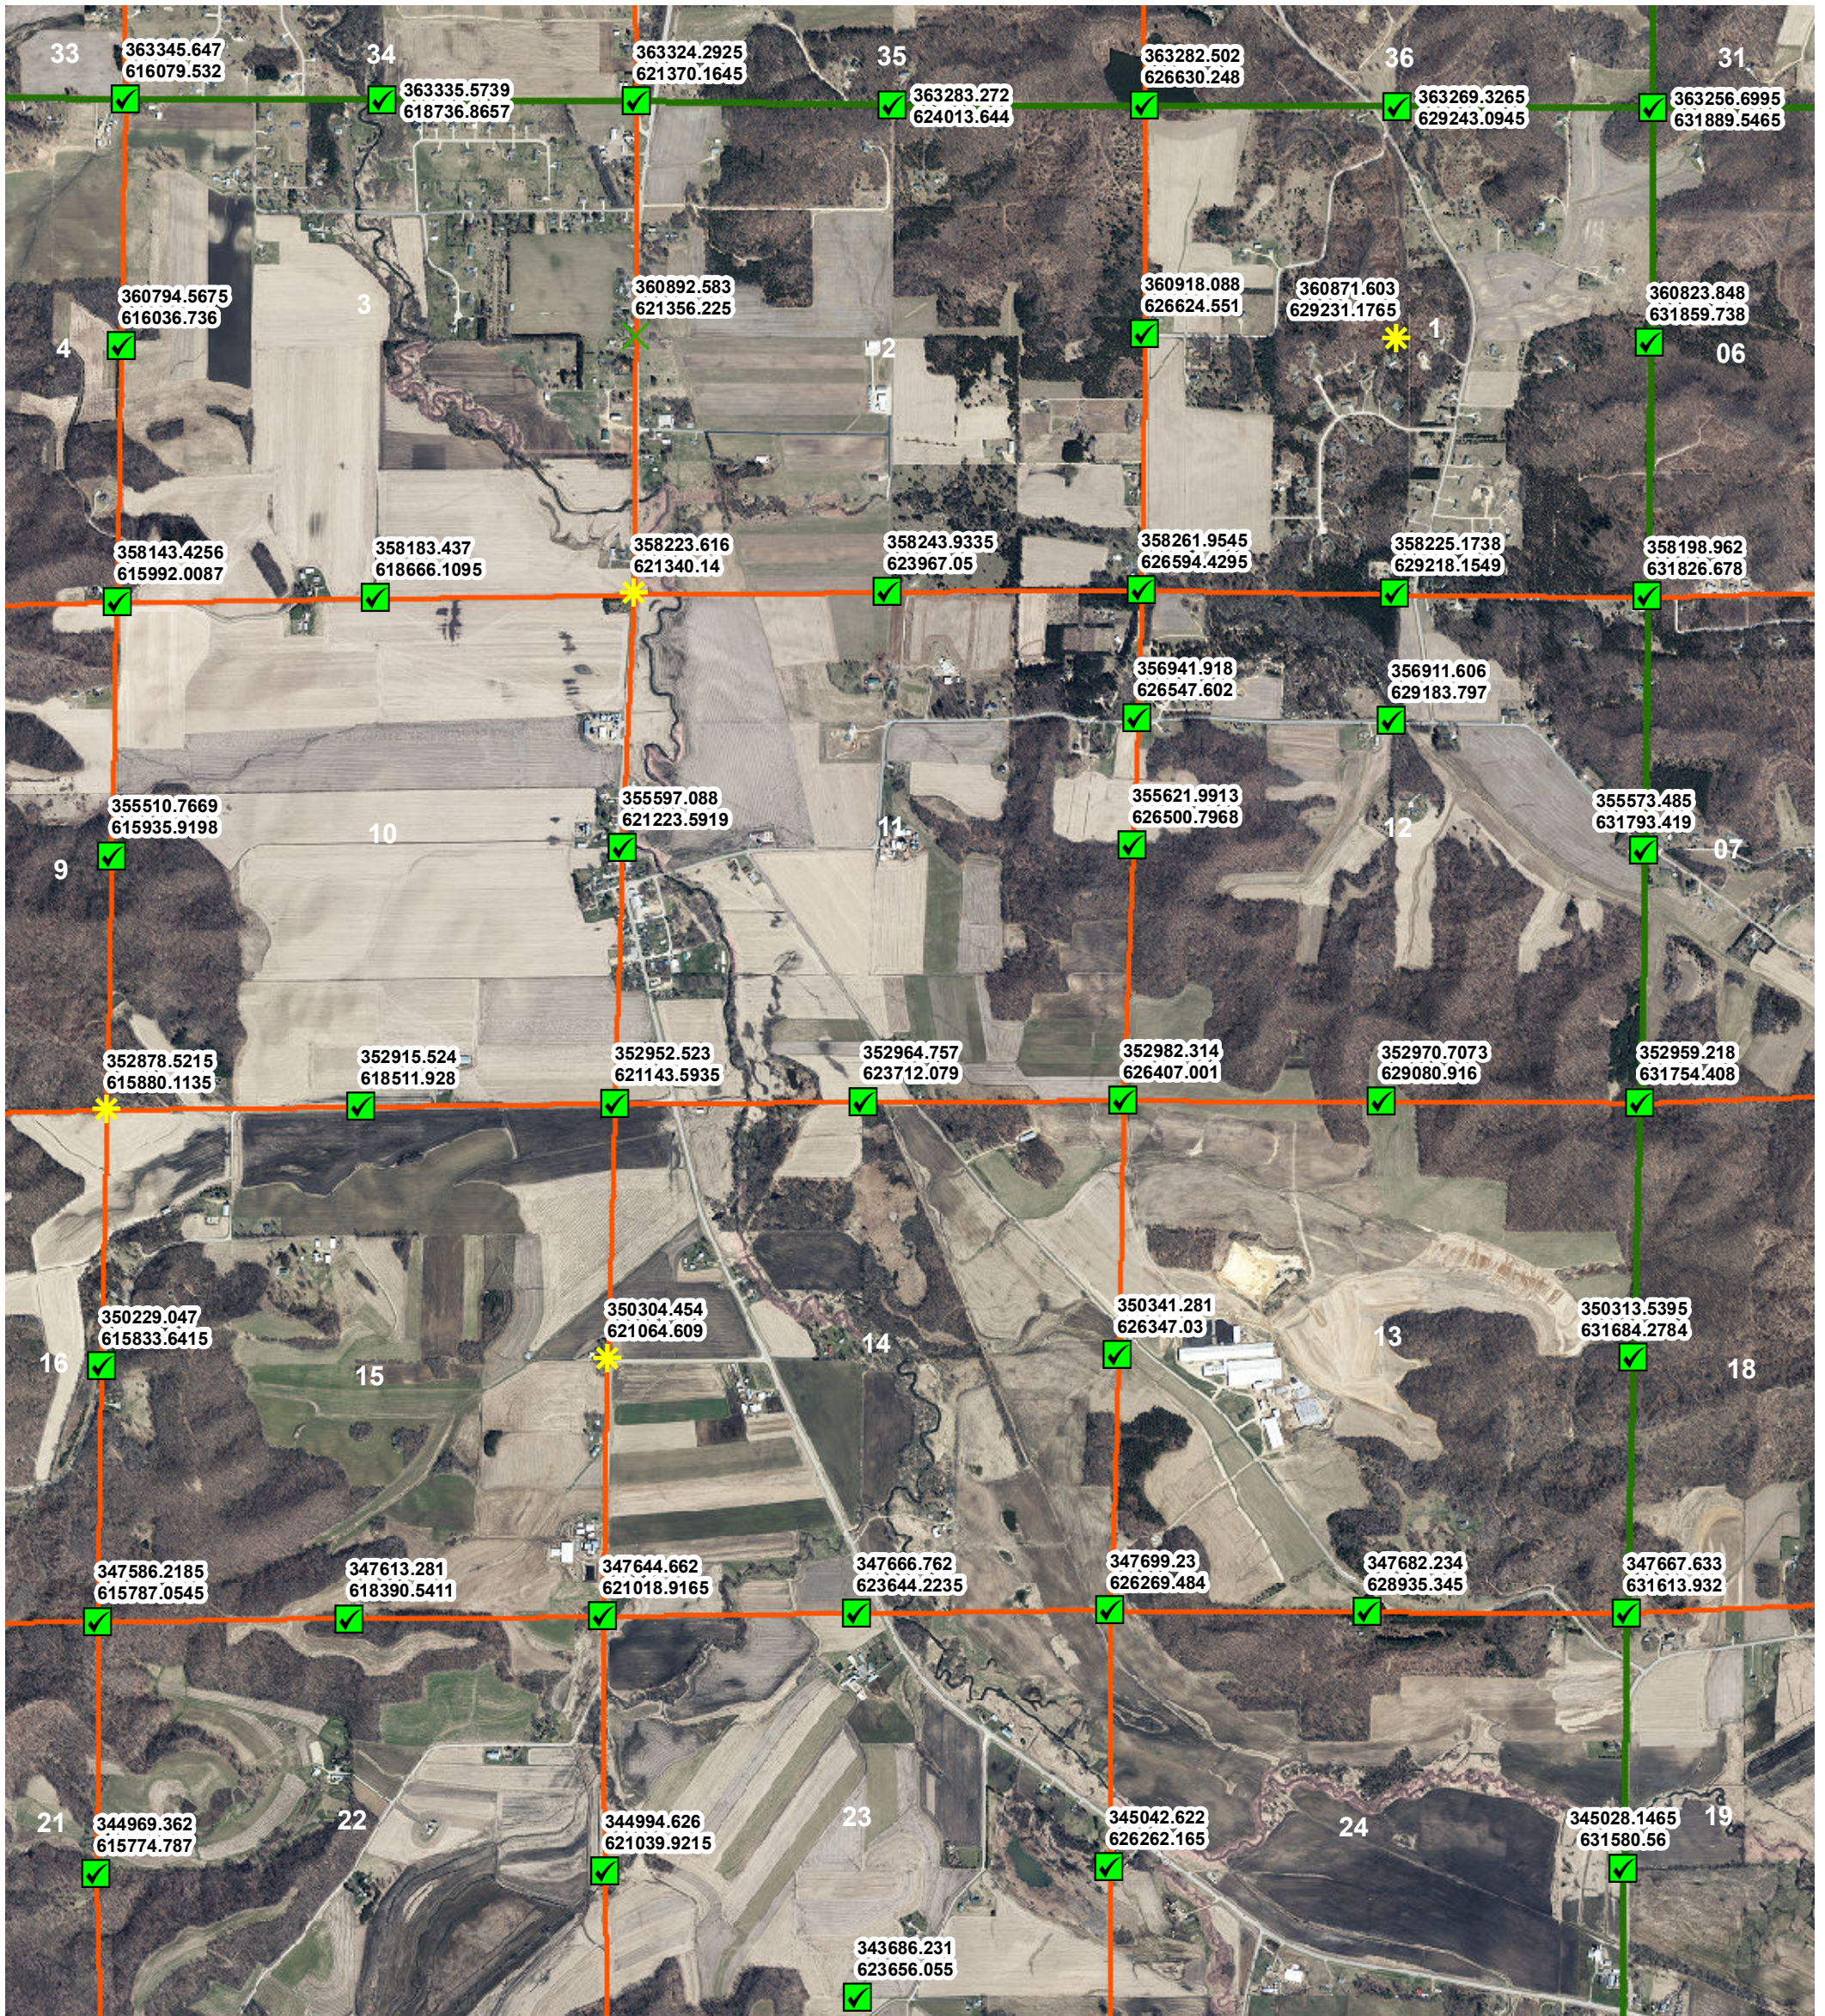

# Leon PLSS Corner Coordinates - NE

## Legend

### PLSS Coordinates Coordinate Method

- ✱ Derived
- ✔ GPS
- ✕ Survey

Date: 6/28/2021