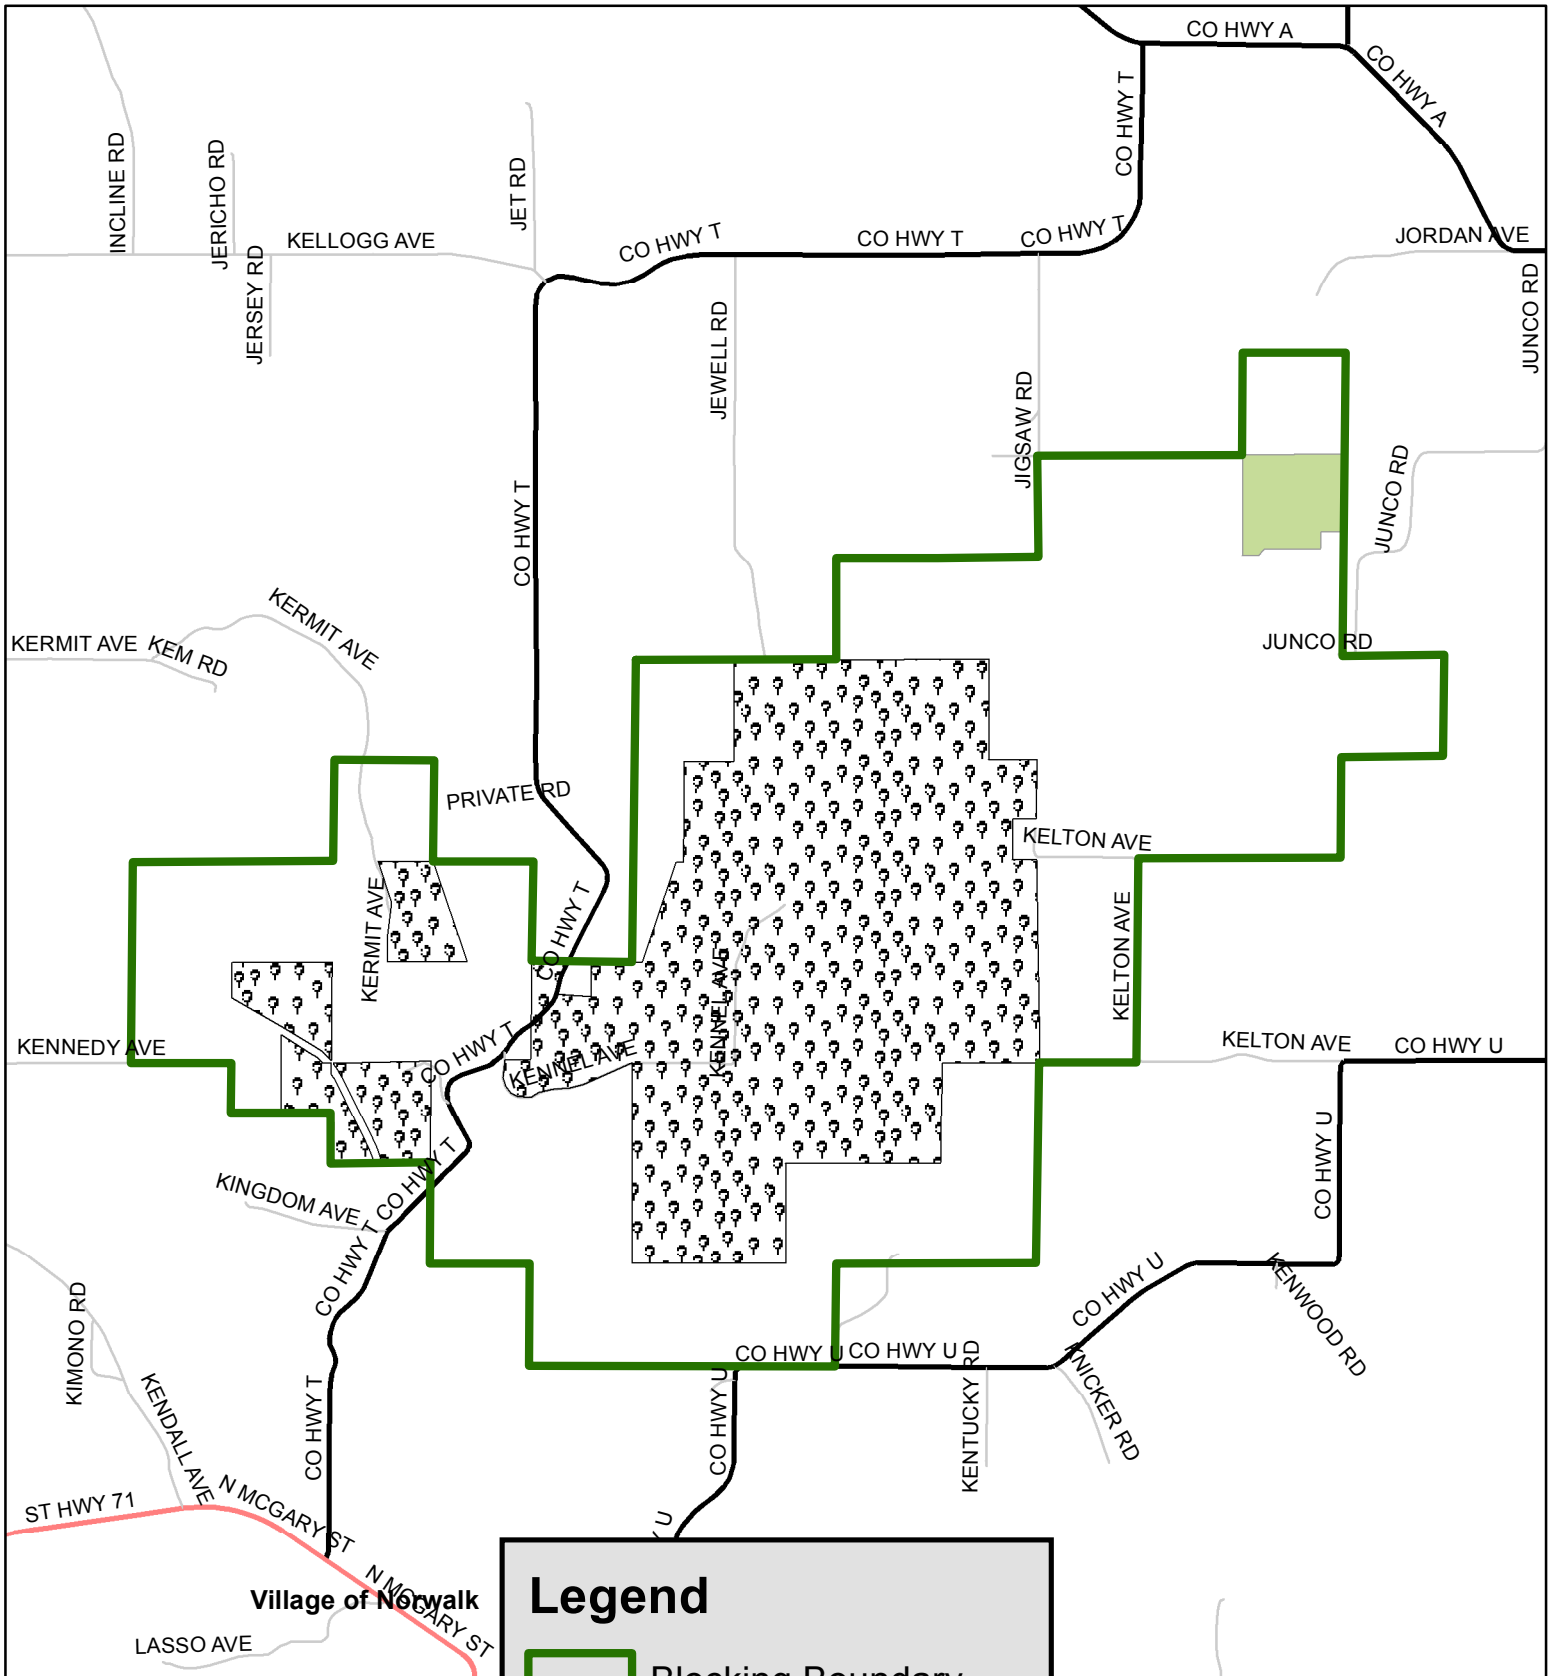

Monroe County Forest - Ridgeville

Legend

-  Blocking Boundary
-  Monroe County Forest
-  Tri-creek Property
-  County Forest Roads

1 inch = 2,500 feet