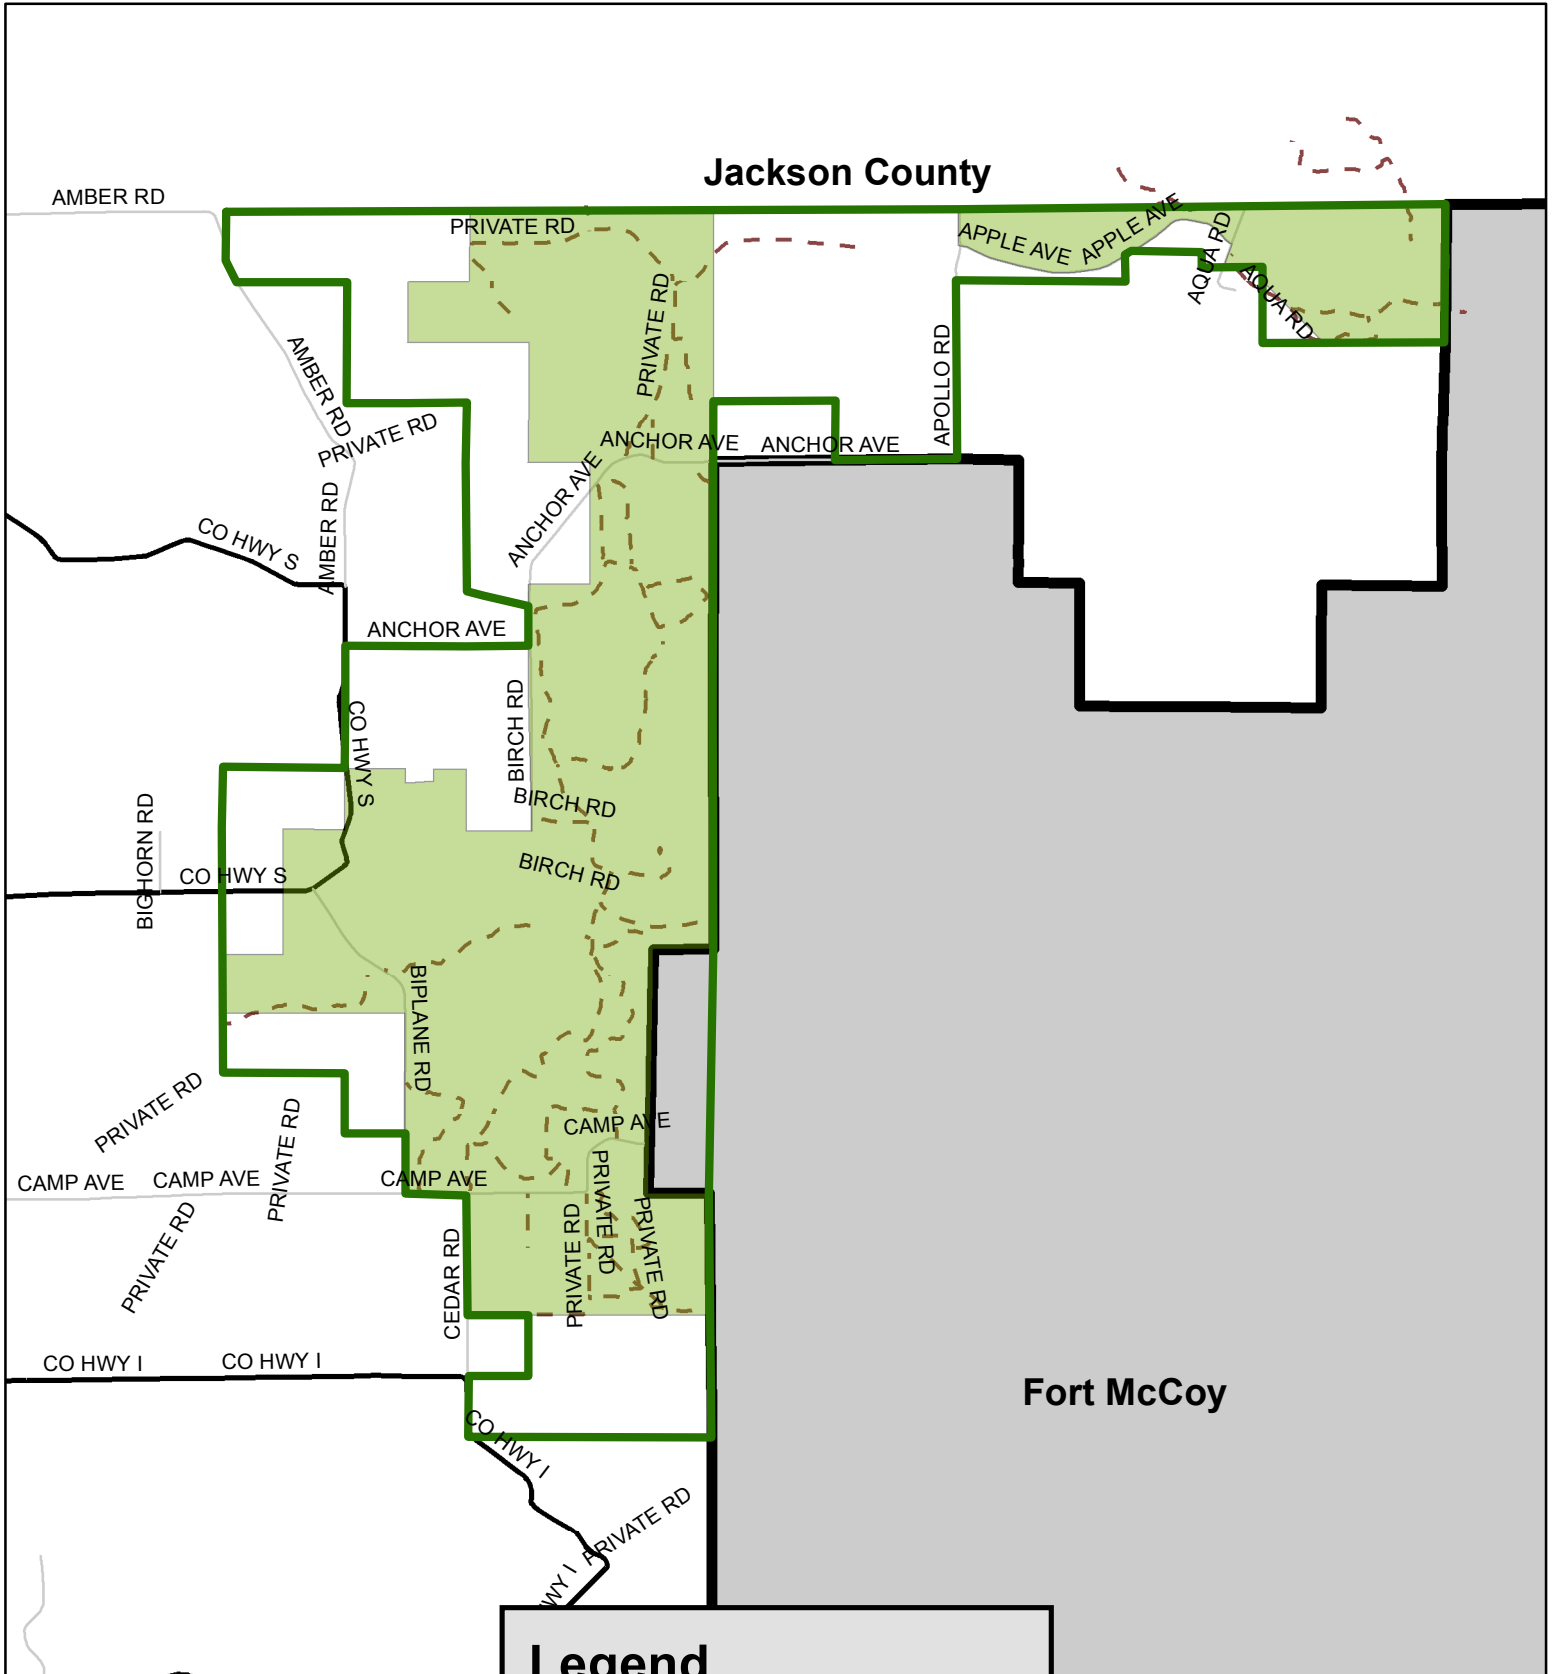

Monroe County Forest - New Lyme

Legend

-  Blocking Boundary
-  Monroe County Forest
-  County Forest Roads

1 inch = 4,167 feet