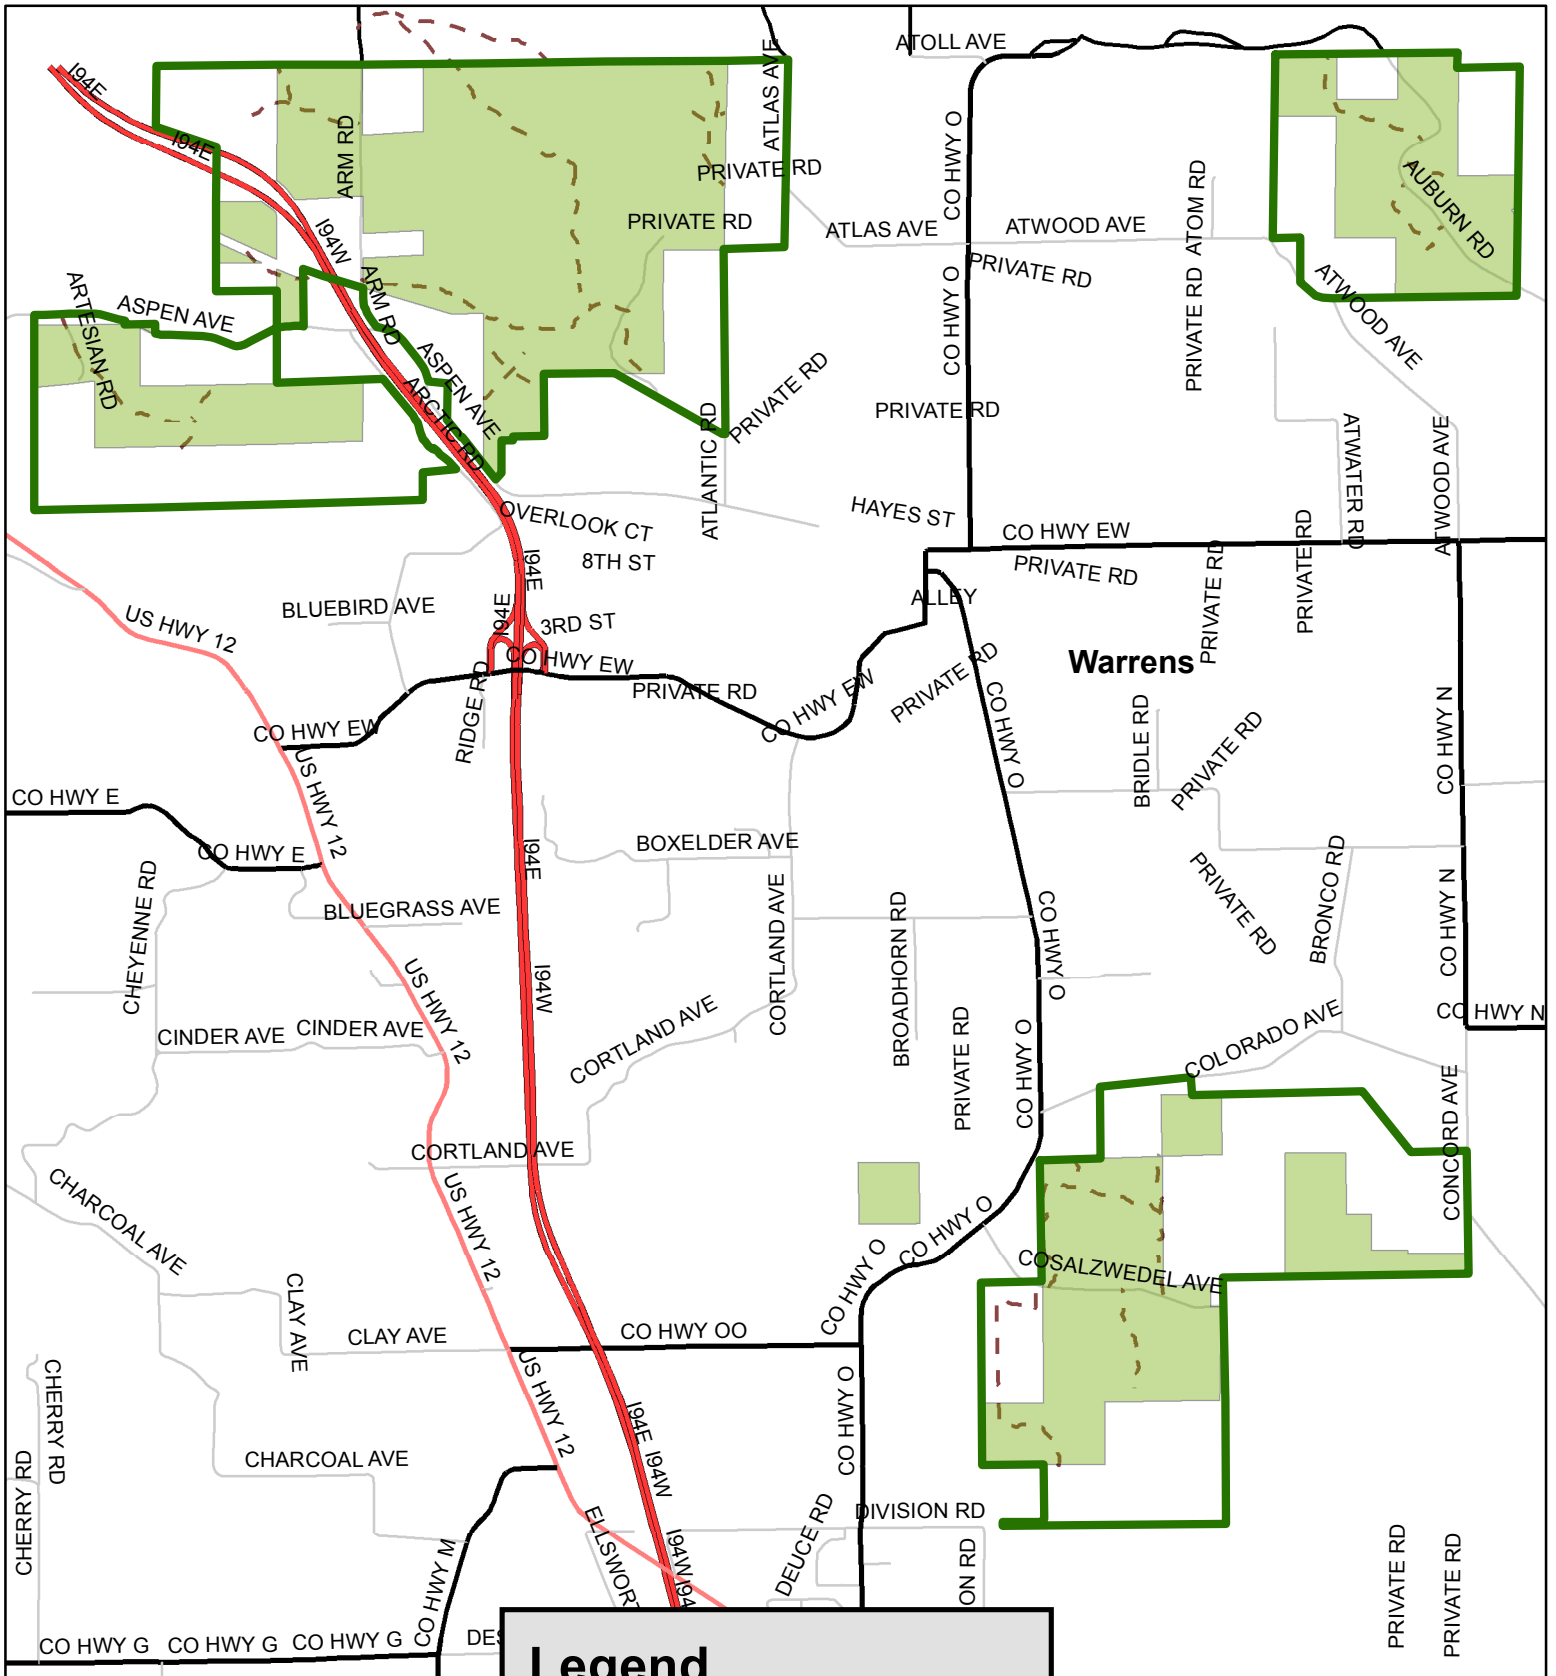

Monroe County Forest - Lincoln-Grant

Legend

-  Blocking Boundary
-  Monroe County Forest
-  County Forest Roads

1 inch = 4,167 feet