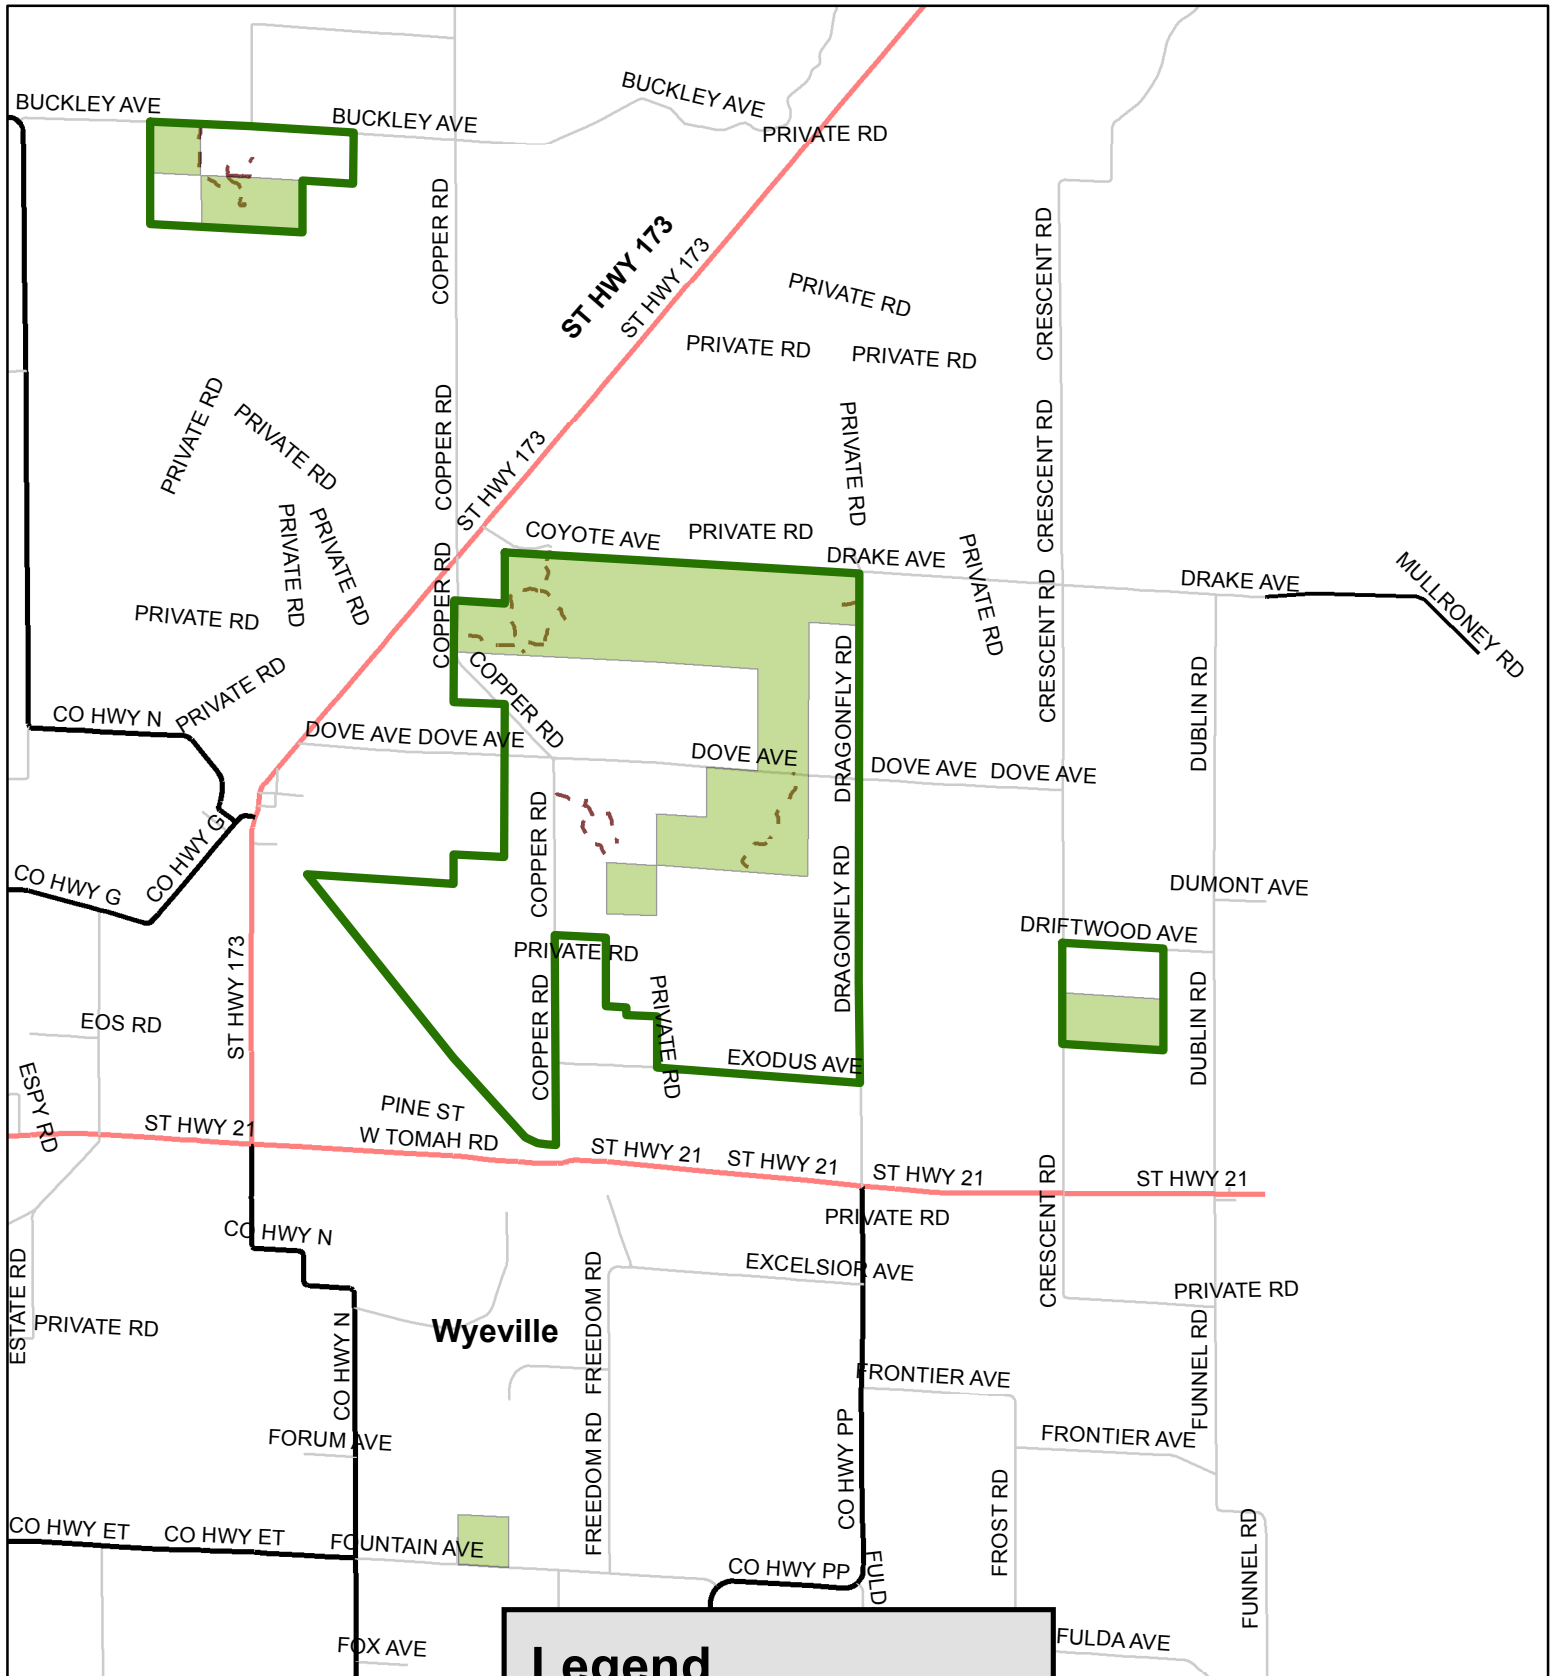

Monroe County Forest - Byron-Scott

Legend

-  Blocking Boundary
-  Monroe County Forest
-  County Forest Roads

1 inch = 5,000 feet