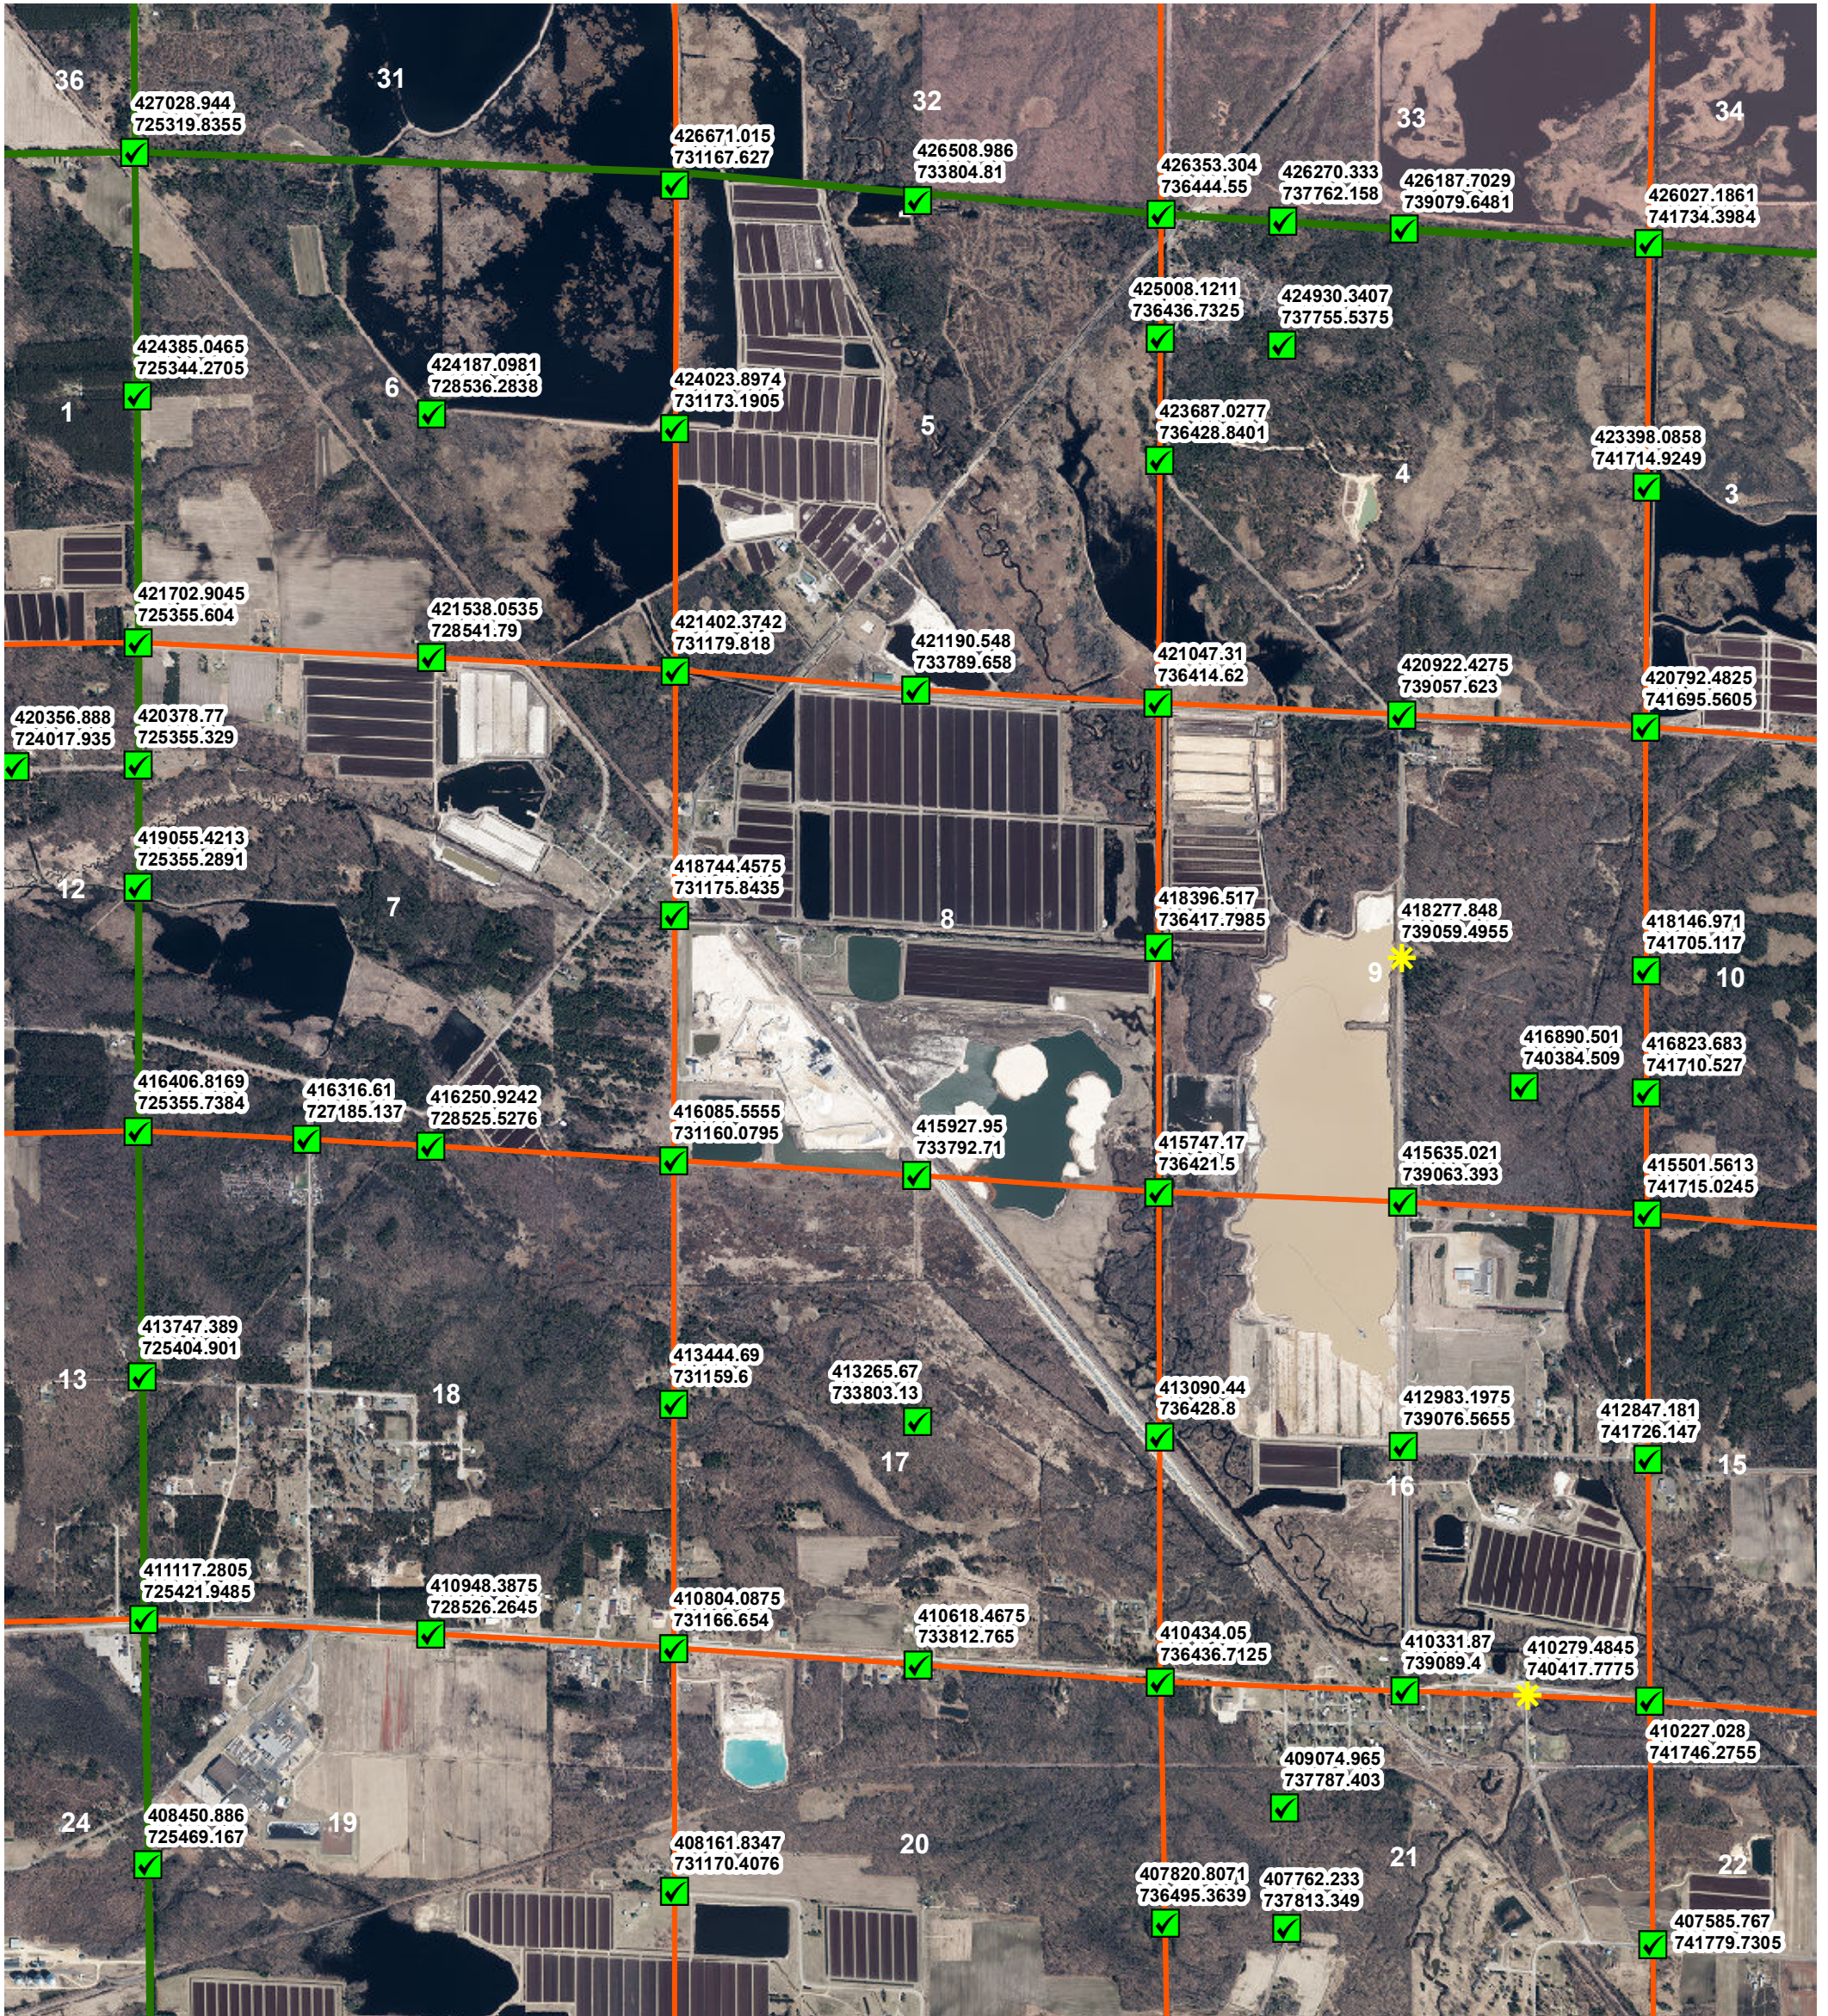

# Byron PLSS Corner Coordinates - NW

## Legend

PLSS Coordinates  
Coordinate Method

- \* Derived
- ✓ GPS

Date: 5/19/2021