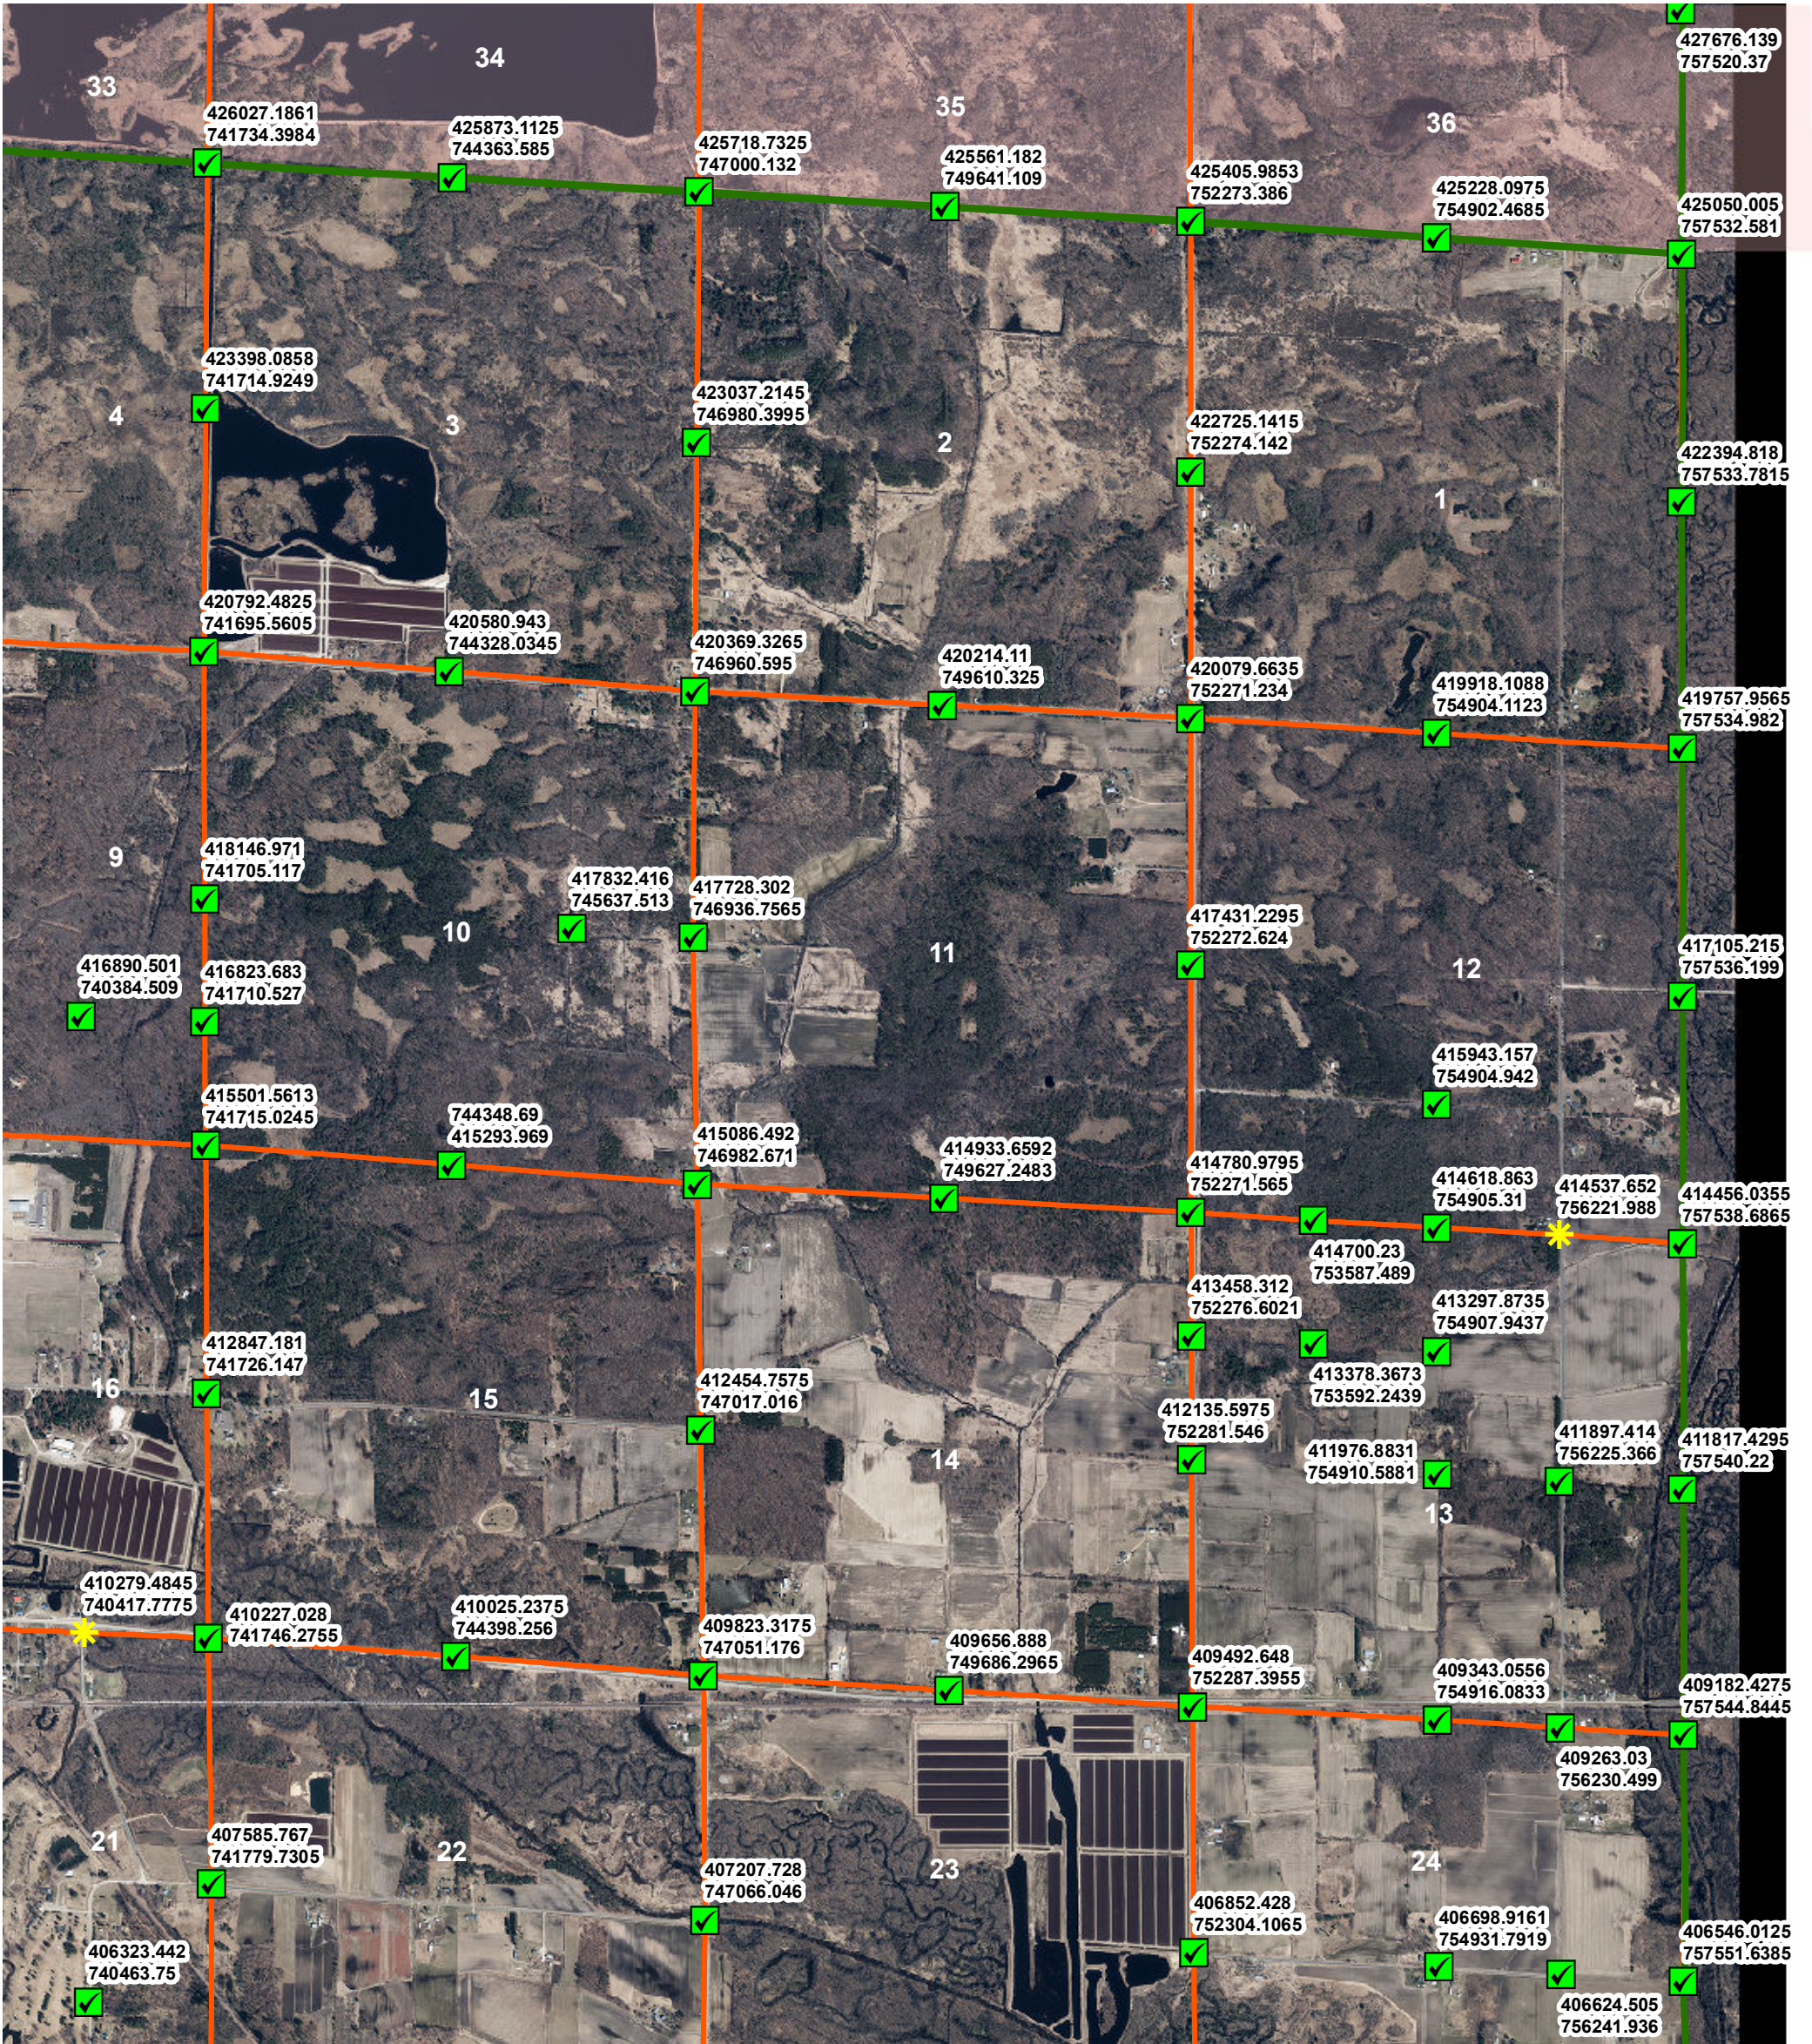

# Byron PLSS Corner Coordinates - NE

## Legend

PLSS Coordinates  
Coordinate Method

- \* Derived
- ✓ GPS

Date: 5/19/2021