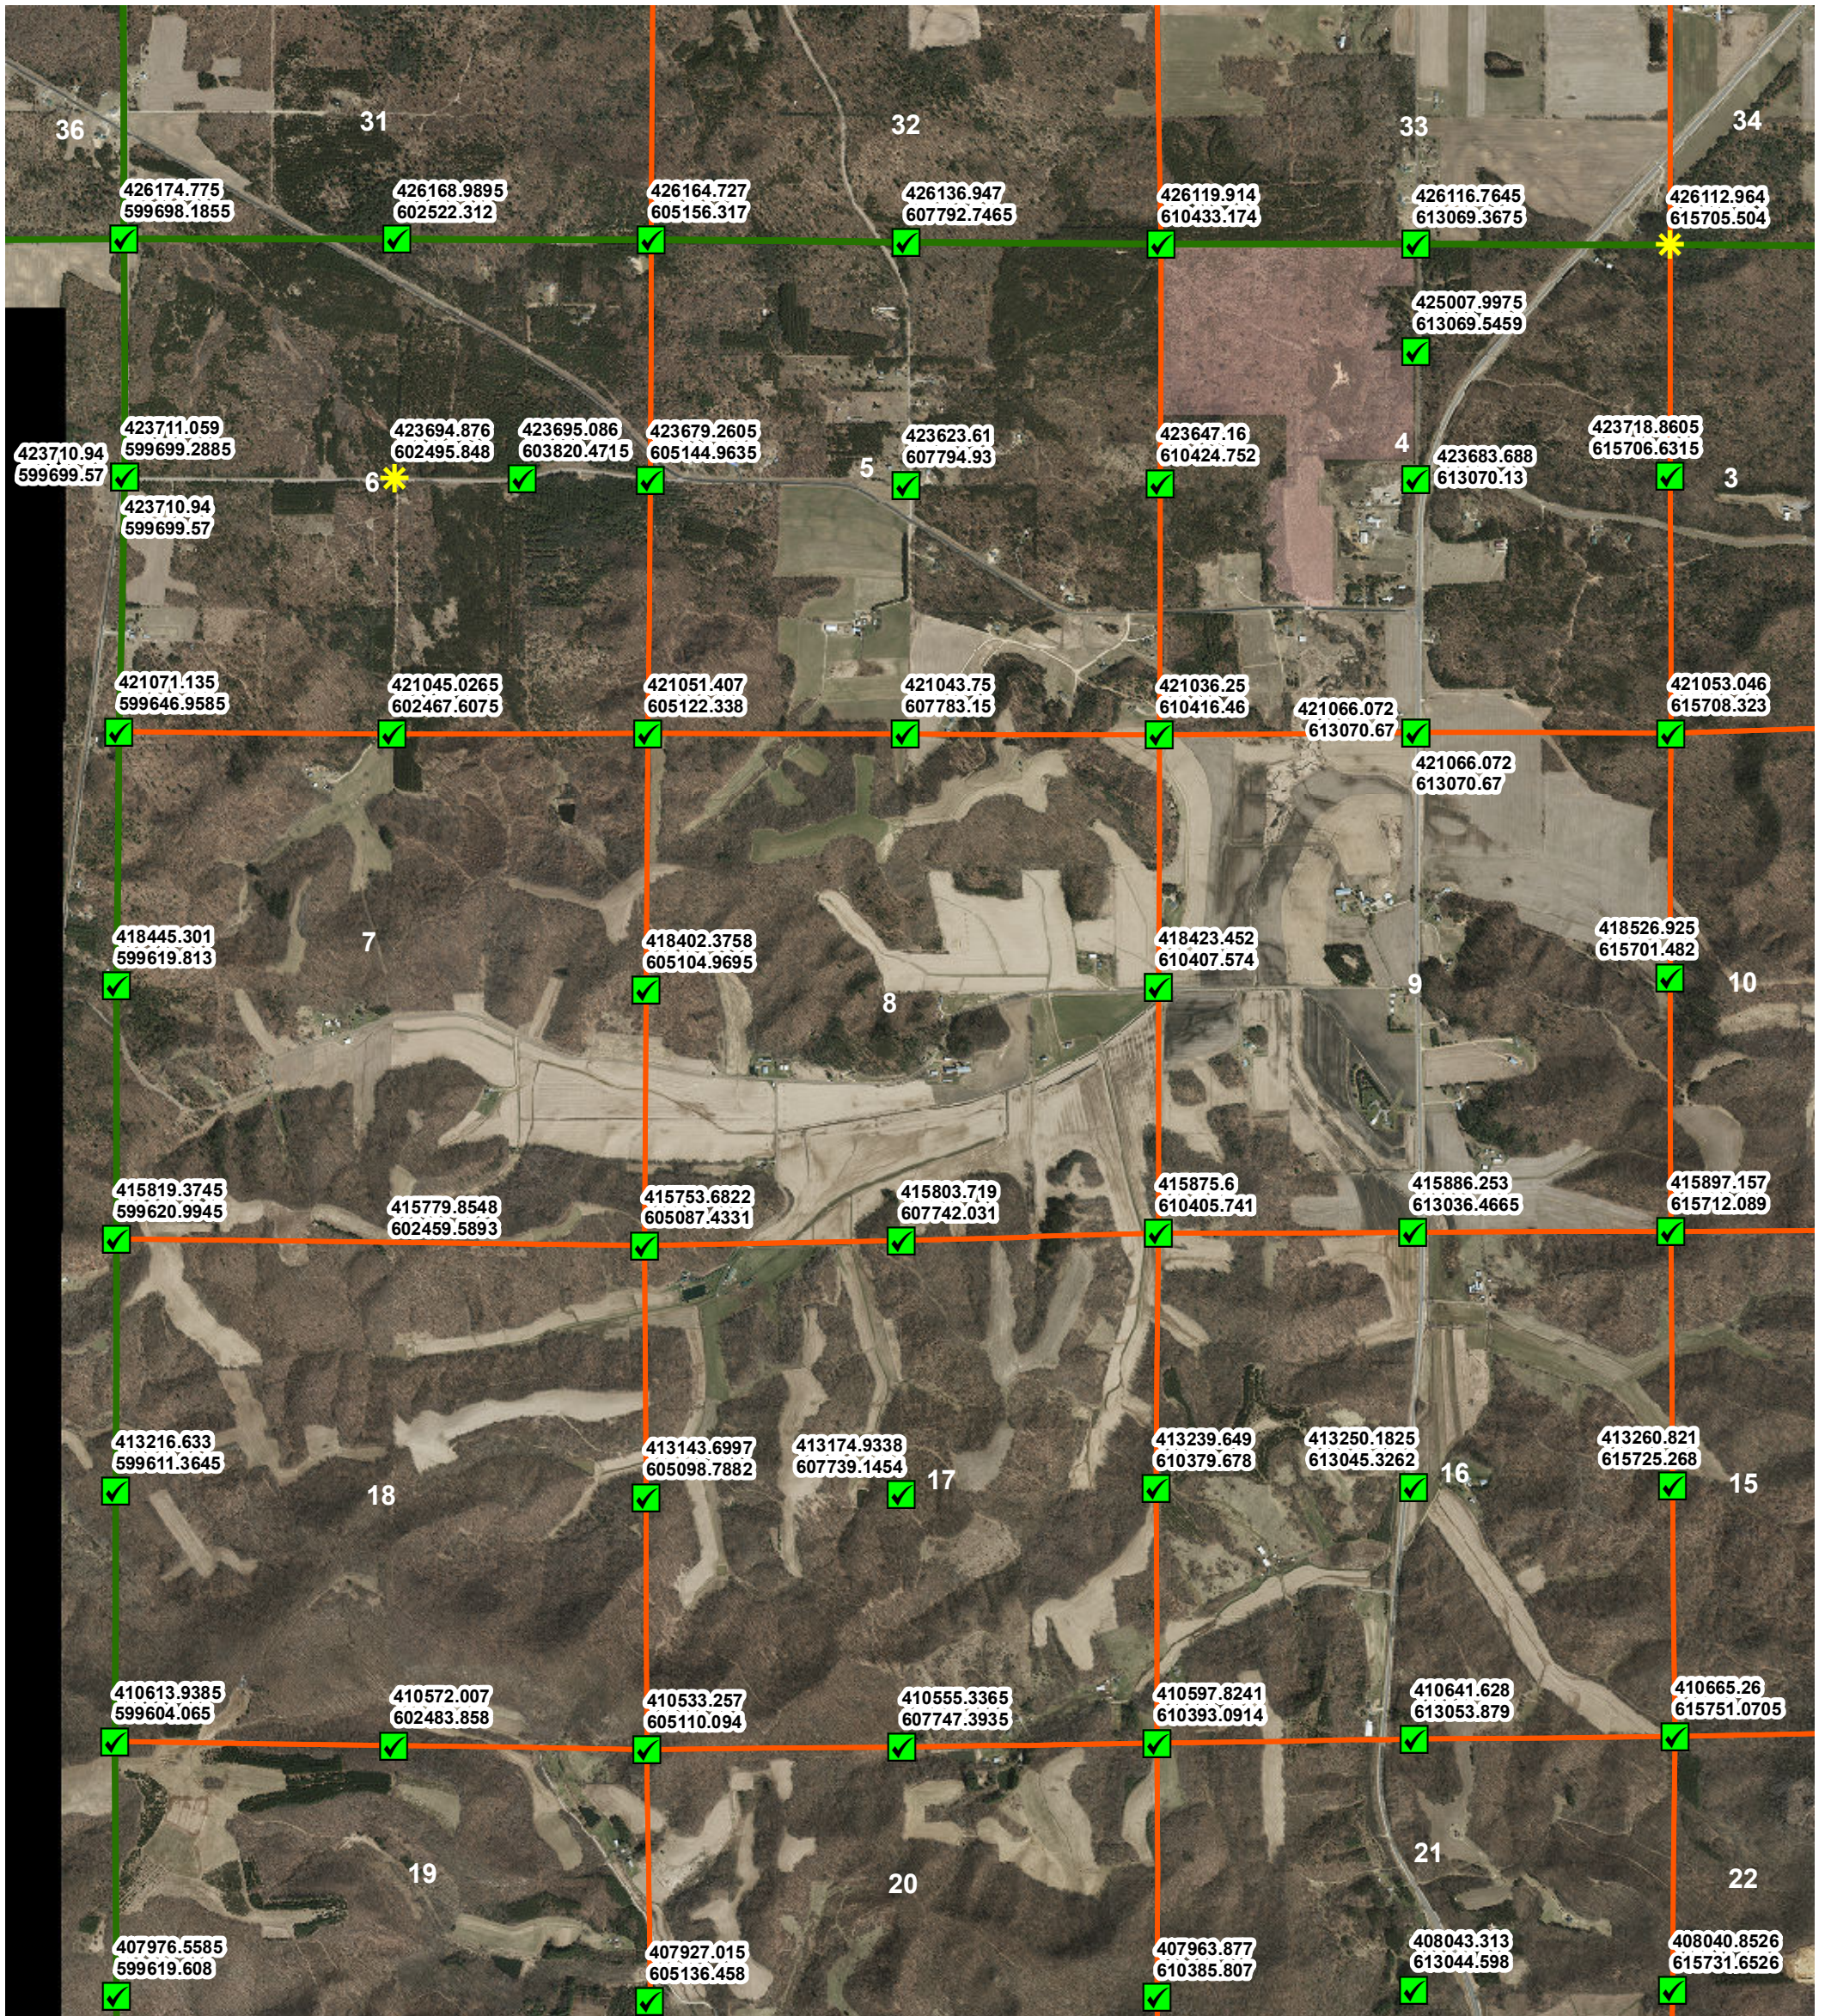

T 18N-R4W PLS S Corner Coordinates - NW

Legend

PLSS Coordinates Coordinate Method

- * Derived
- ✔ GPS