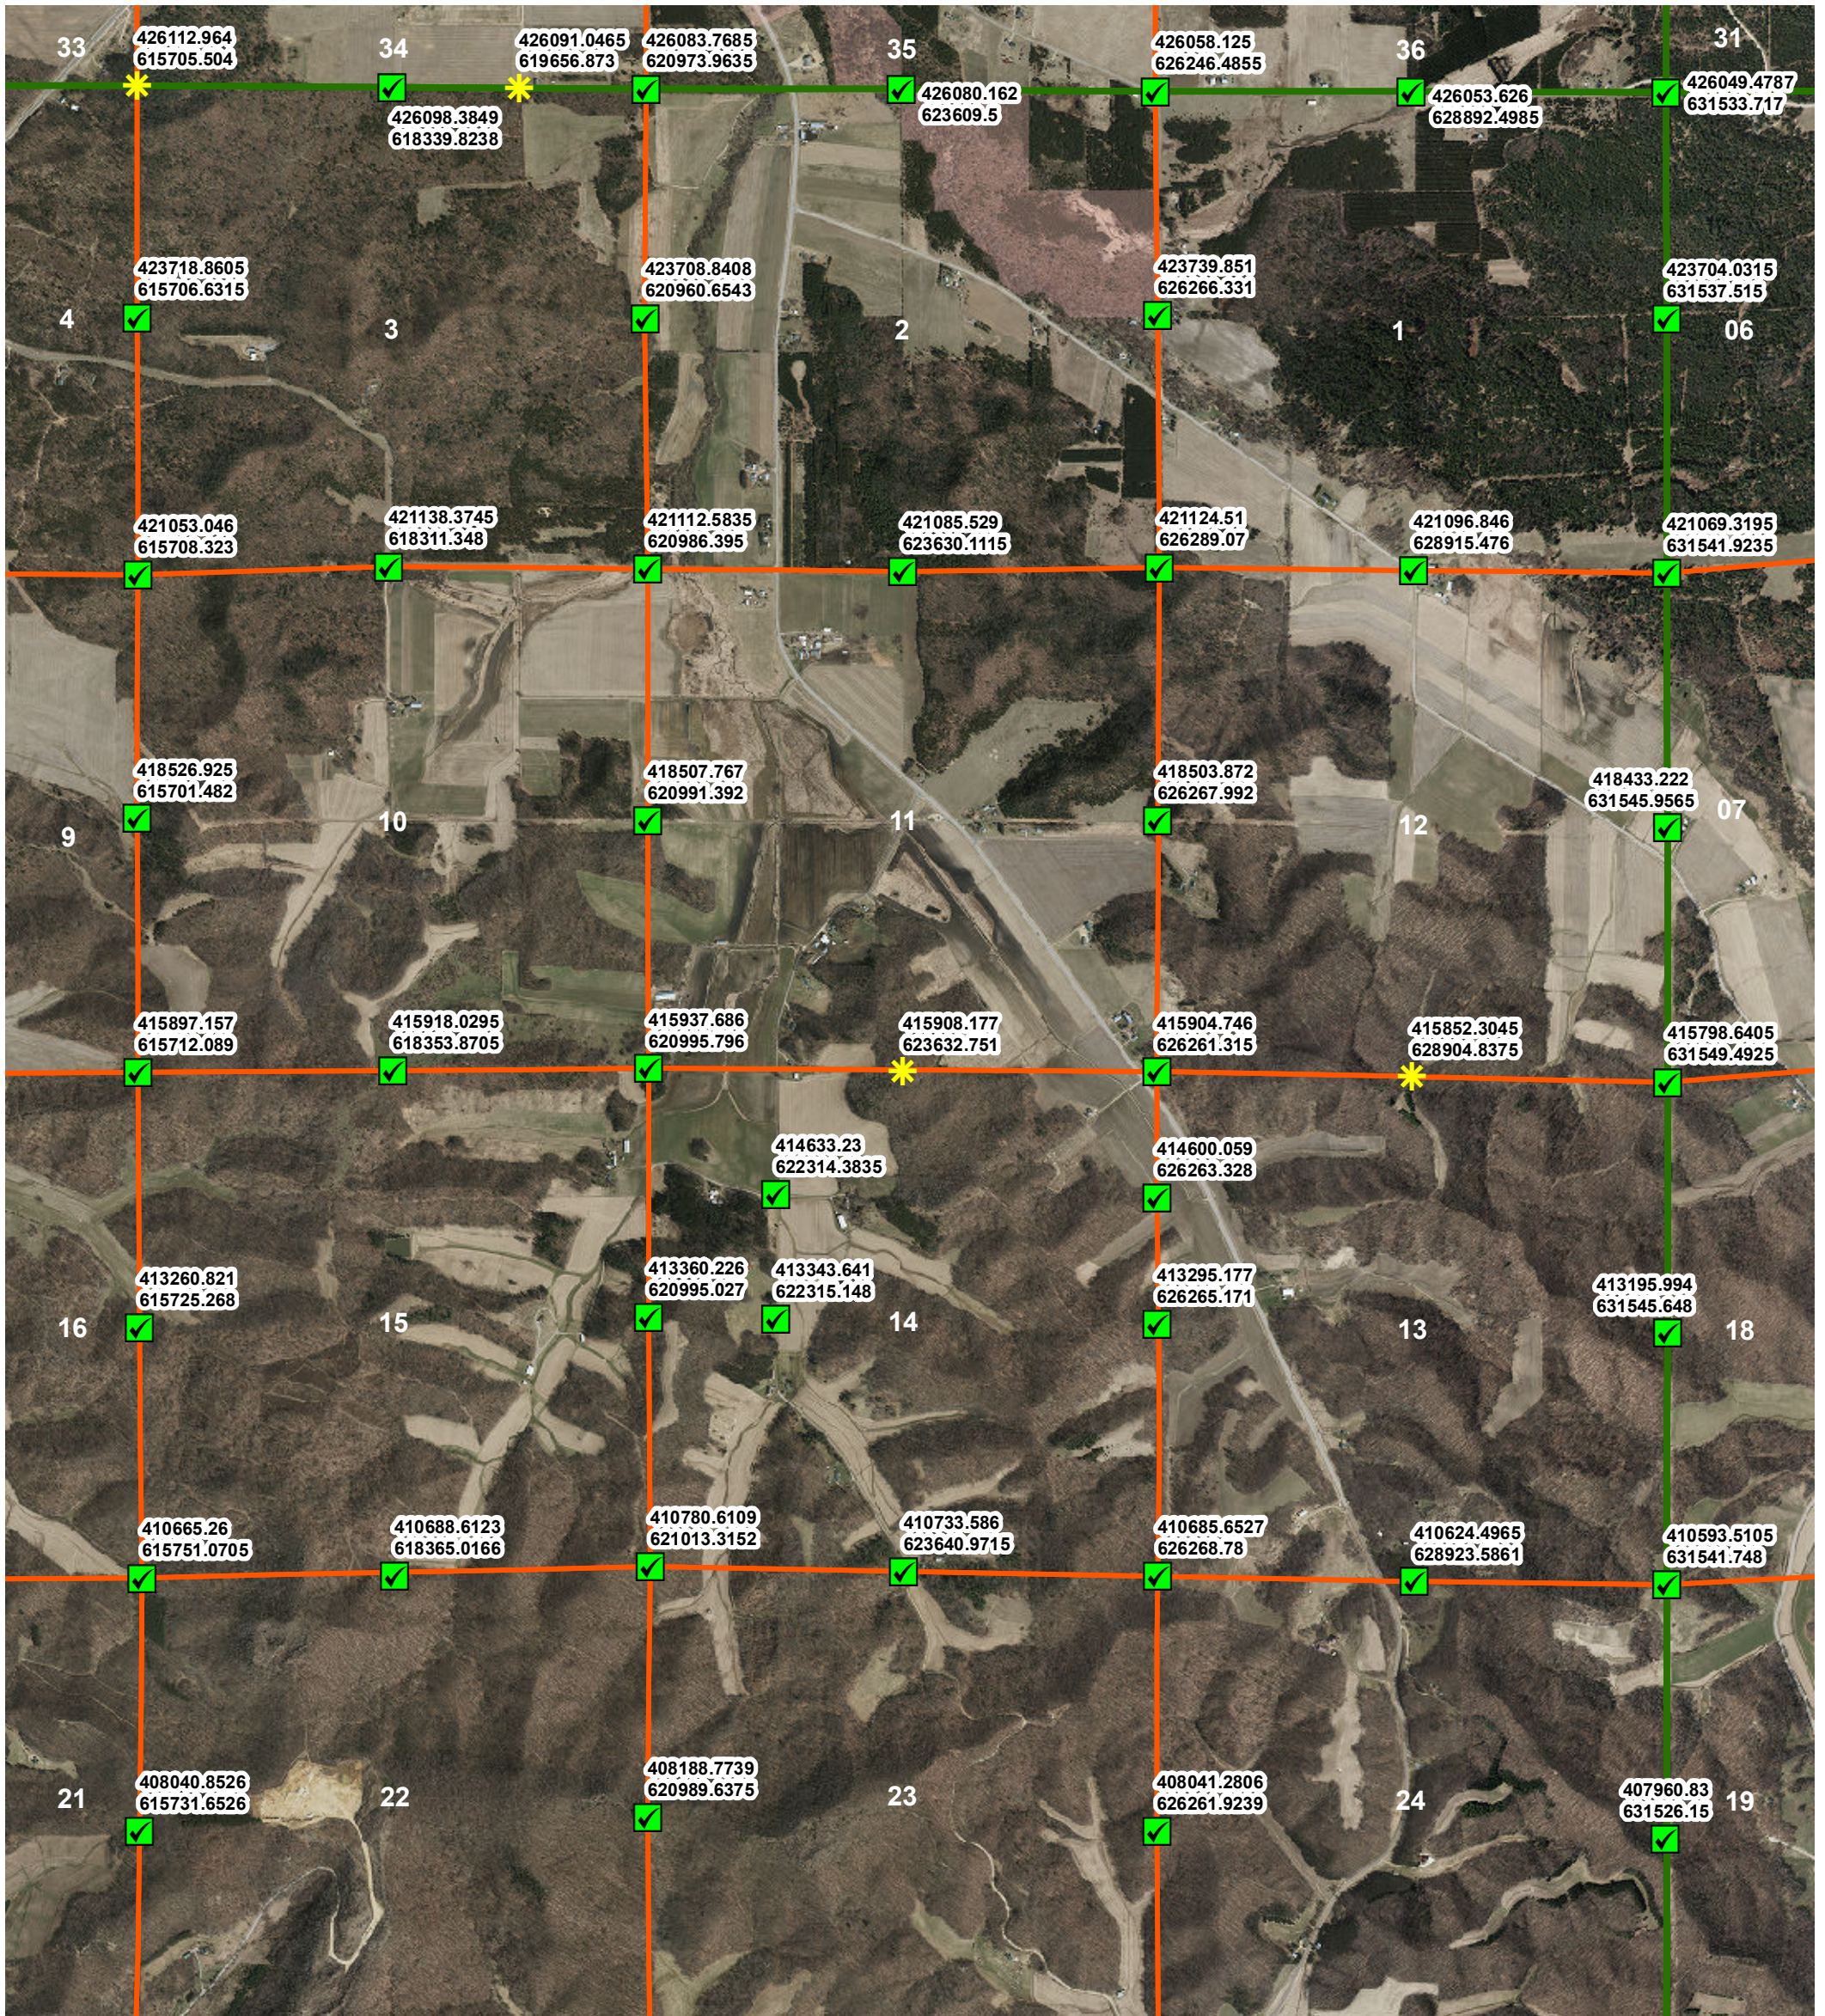

T 18N-R4W PLS S Corner Coordinates - NE

Legend

PLSS Coordinates Coordinate Method

- * Derived
- ✓ GPS