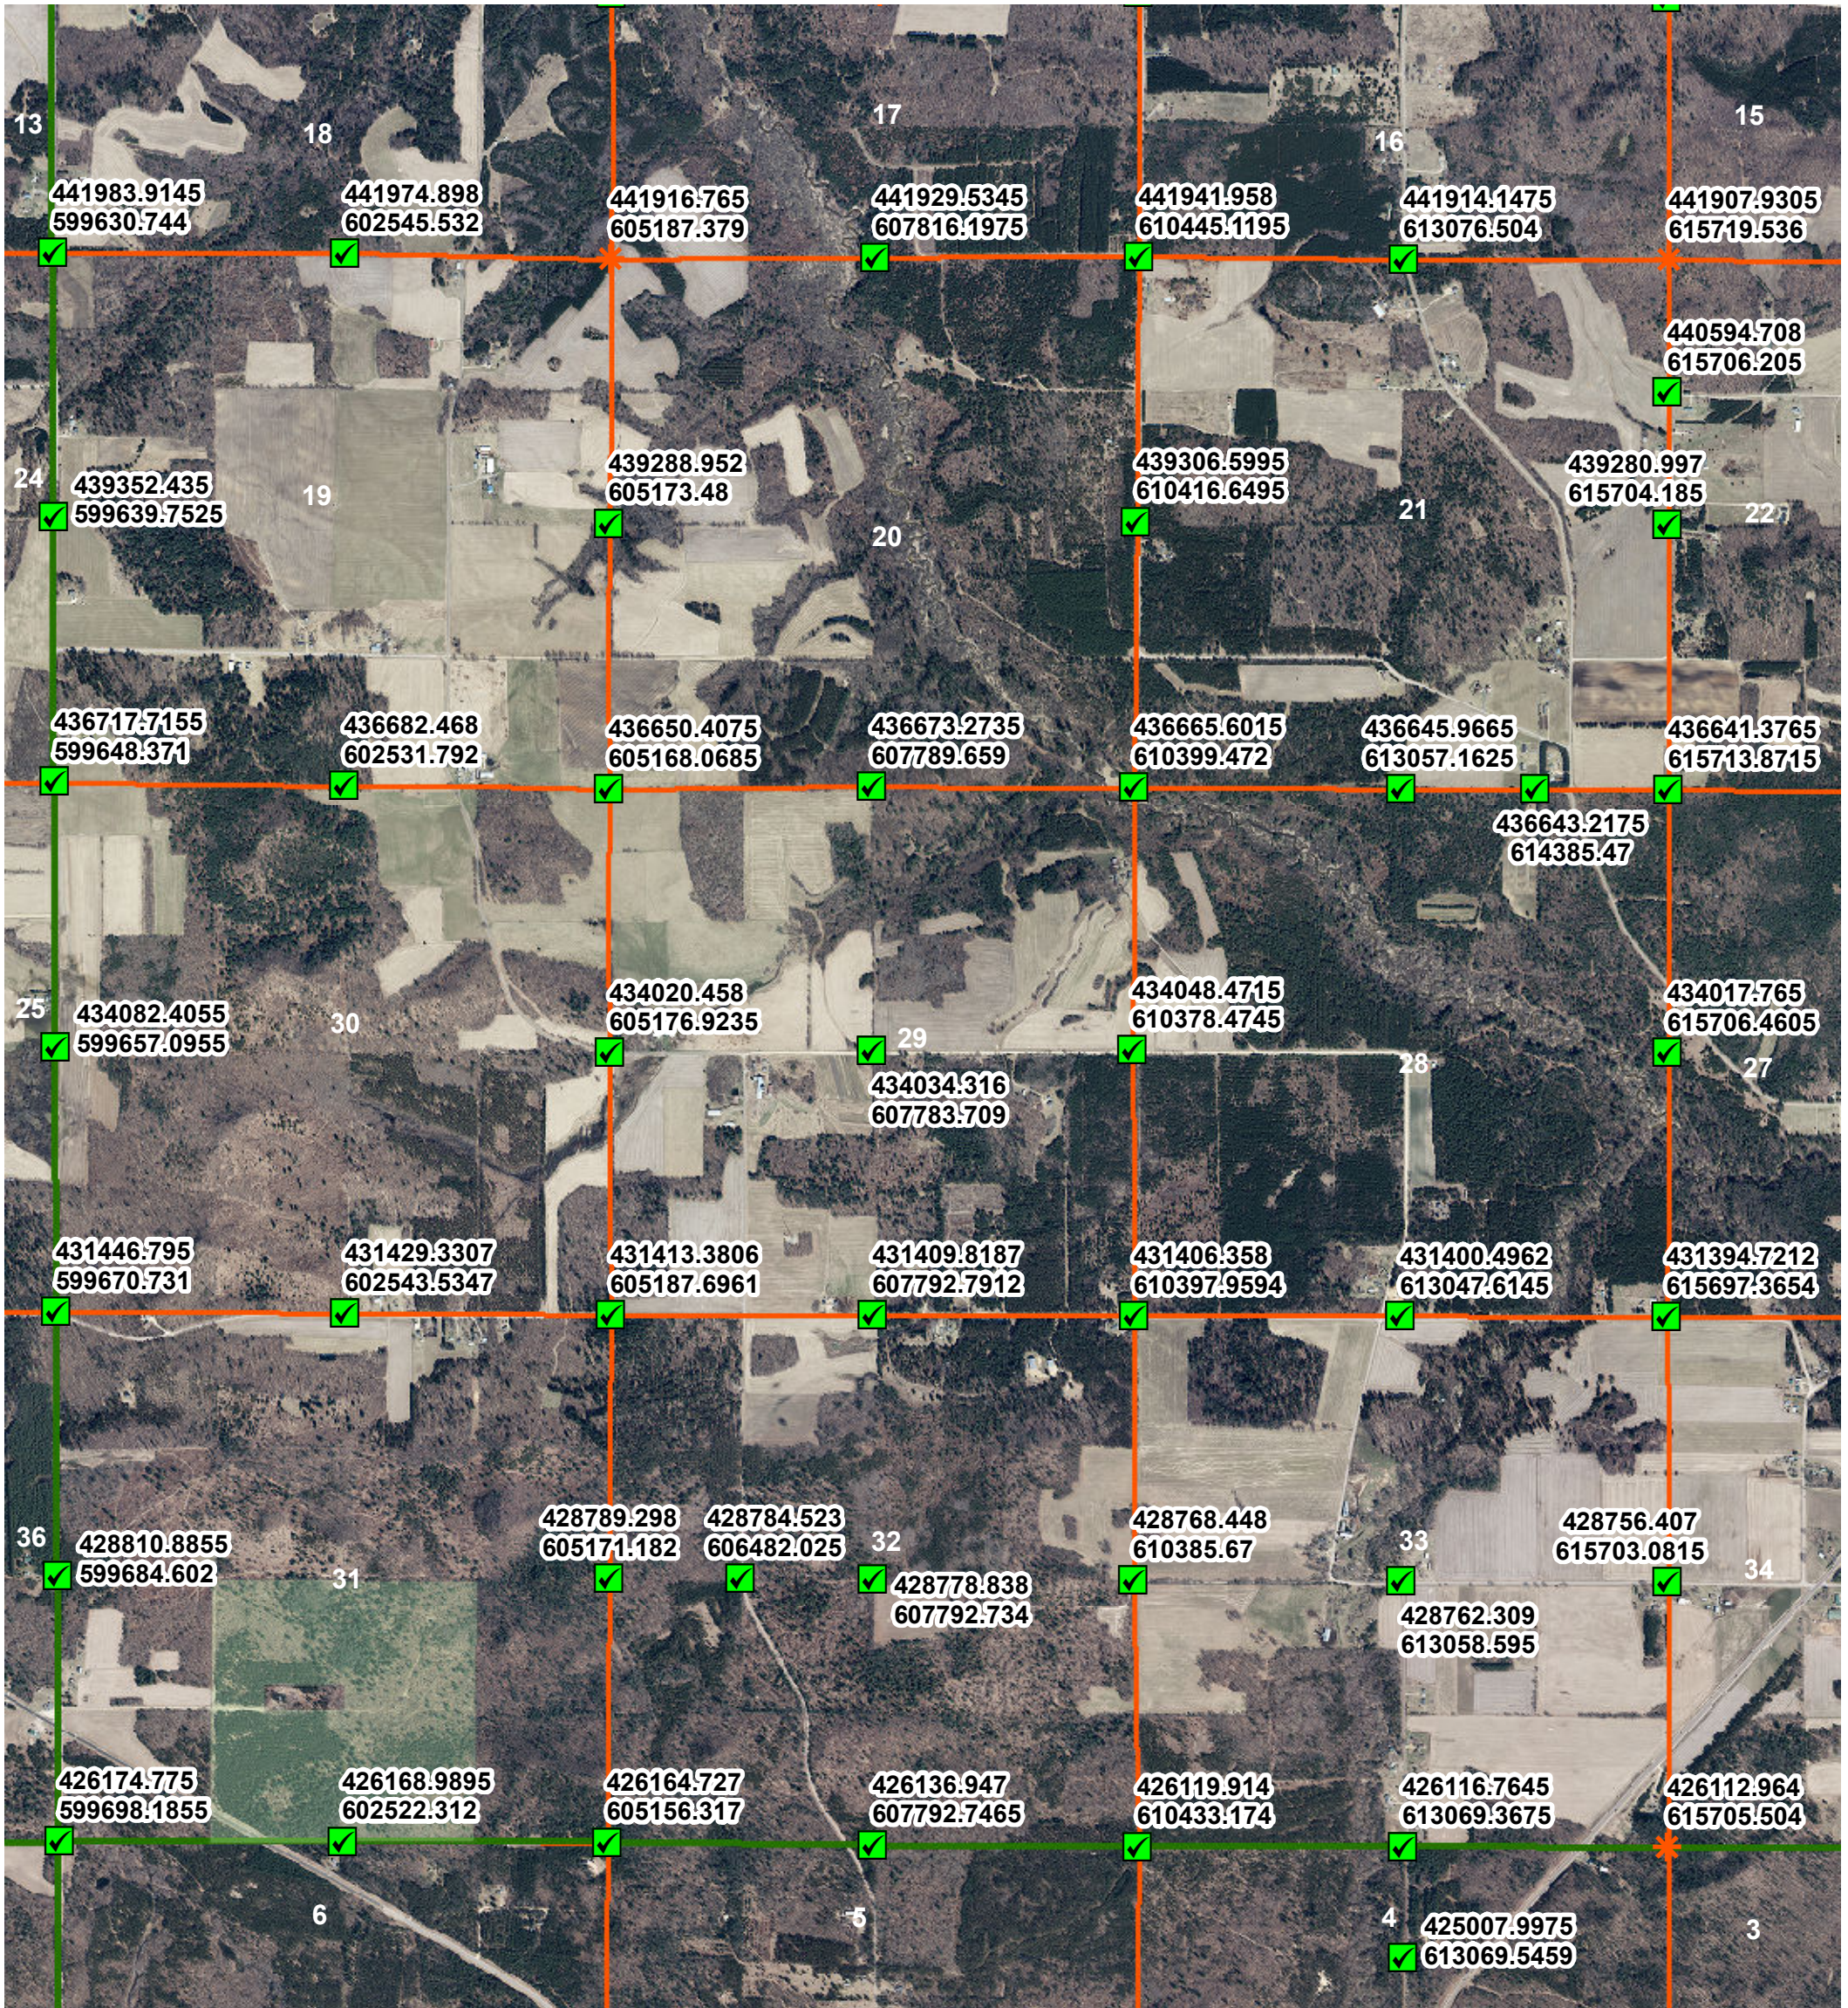

Little Falls (T19N-R4W) PLSS Corner Coordinates - SW

Legend

PLSS Coordinates

Coordinate Method

✱ Derived

✓ GPS

Monroe County Forest

Date: 5/8/2021