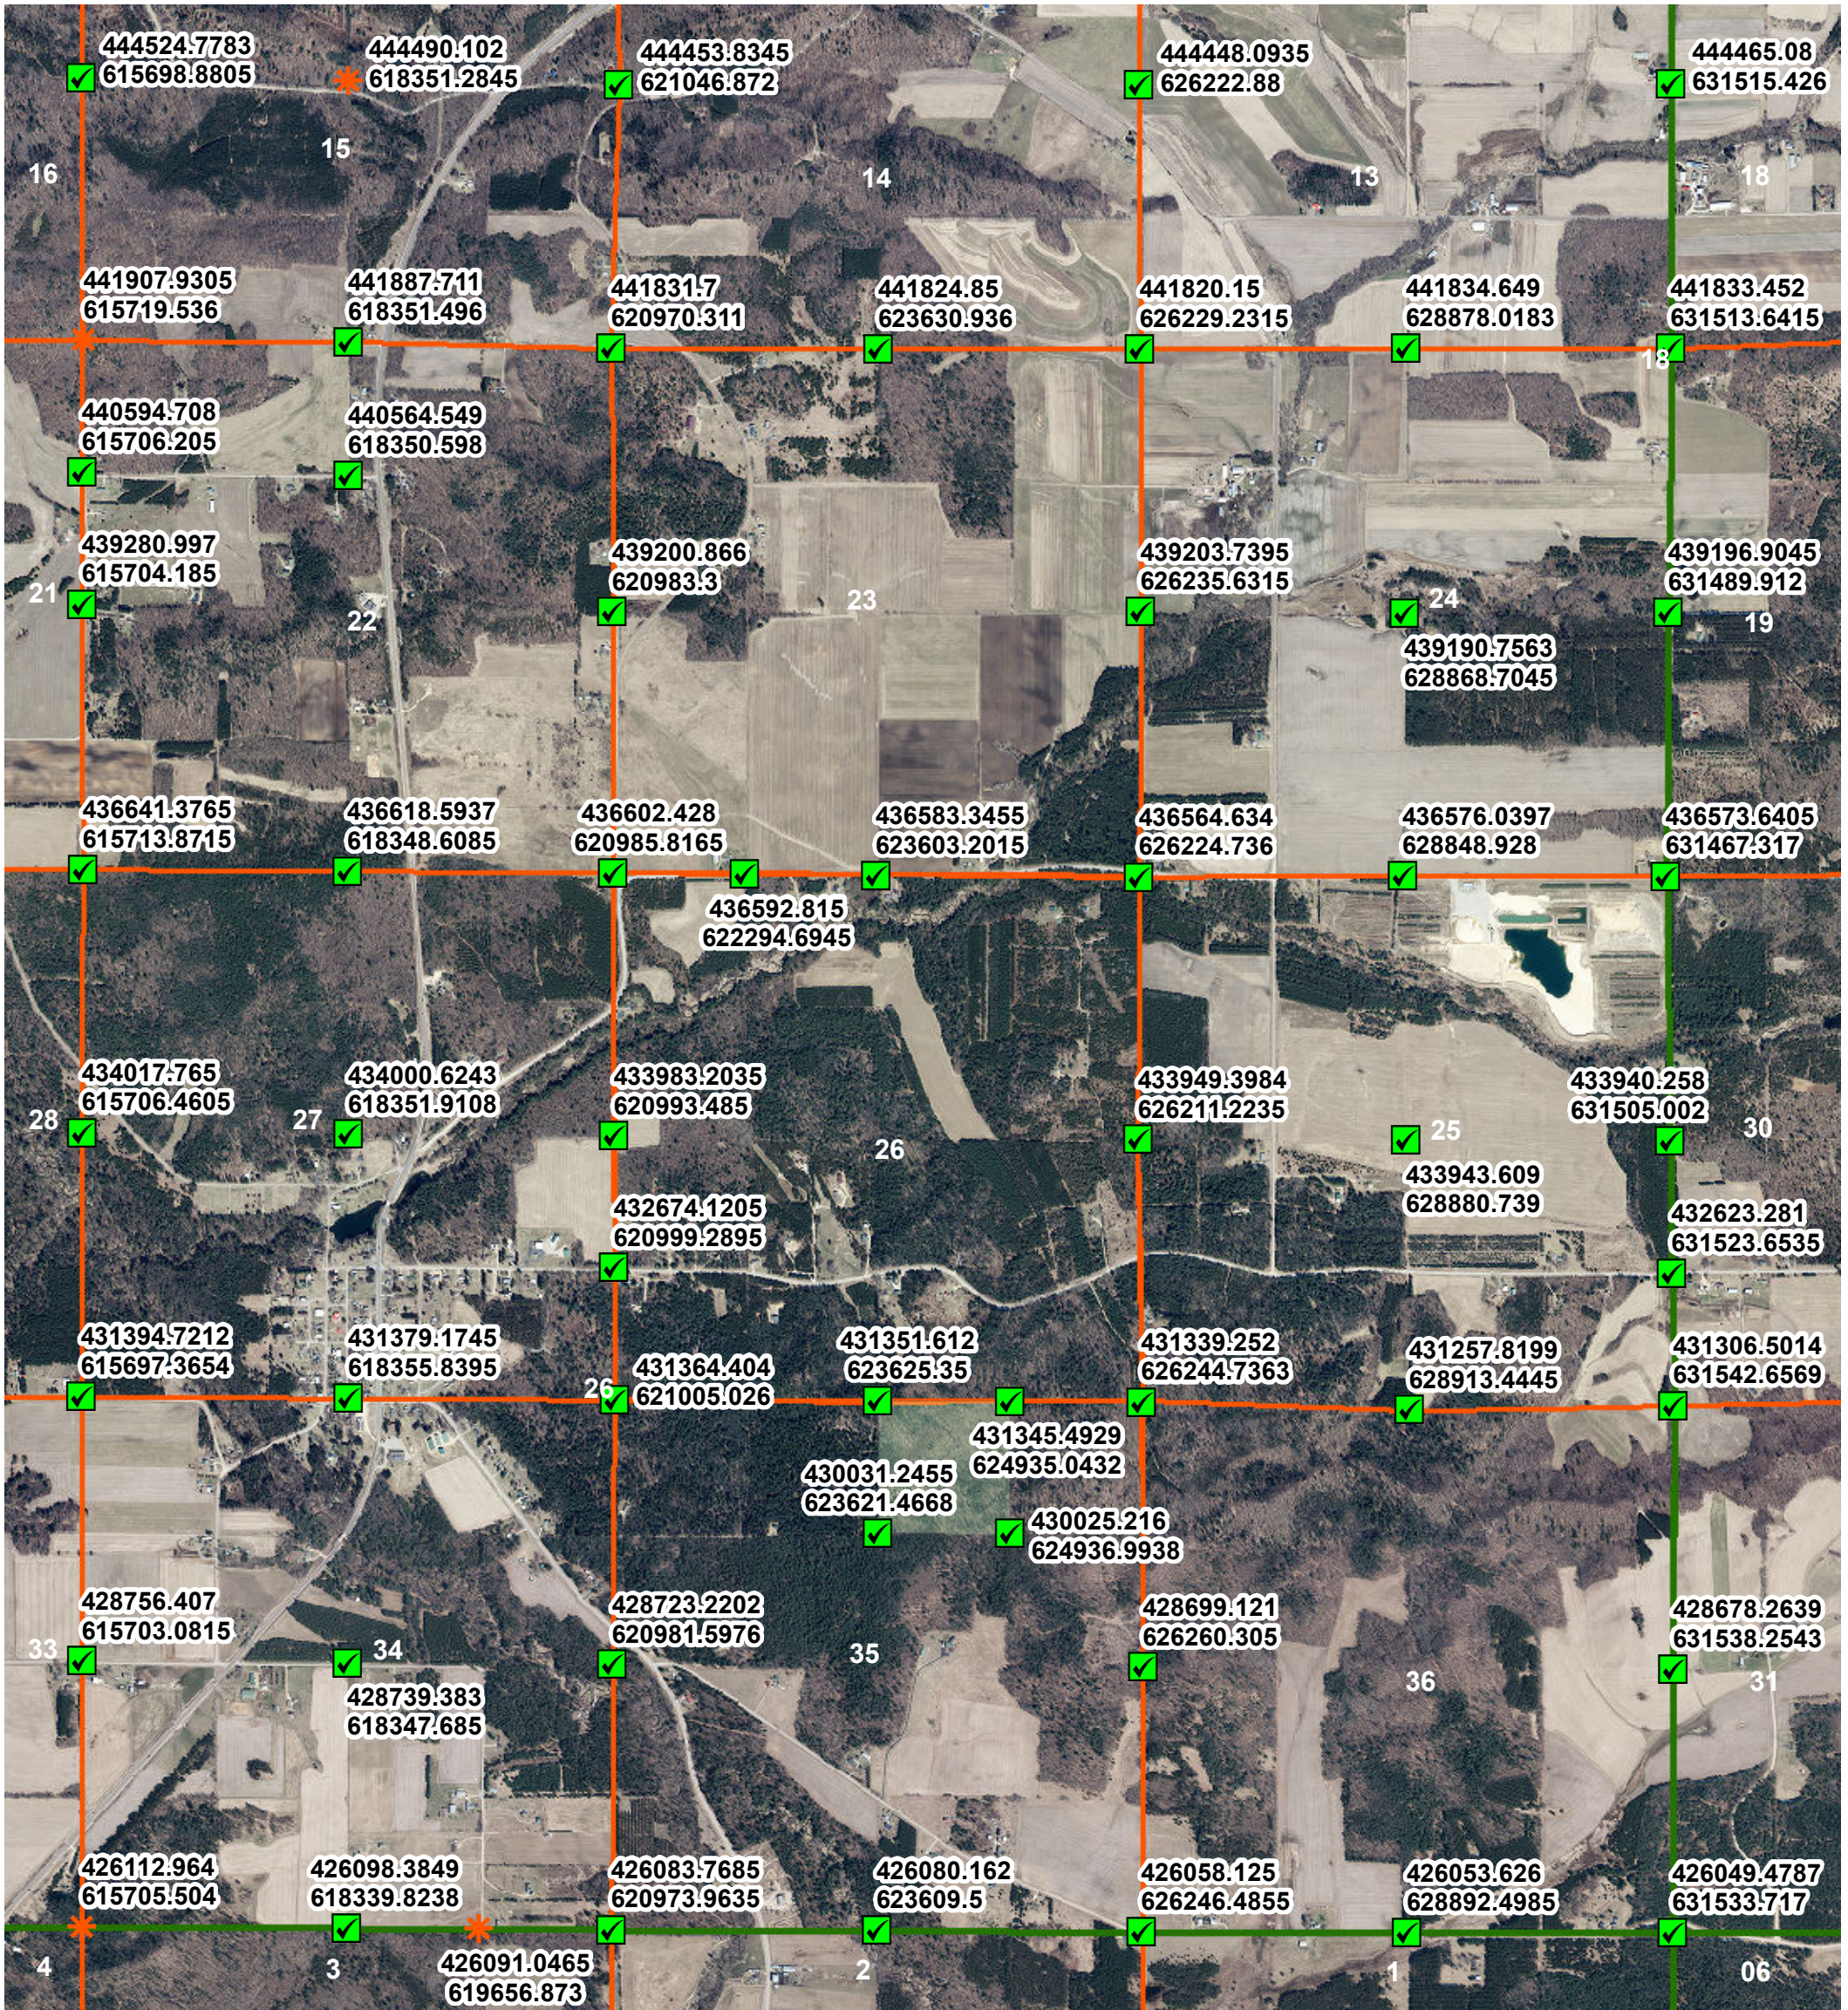

# Little Falls (T19N-R4W) PLS Coordinate Coordinates - SE

## Legend

### PLSS Coordinates

#### Coordinate Method

★ Derived

✔ GPS

Monroe County Forest

Date: 5/8/2021