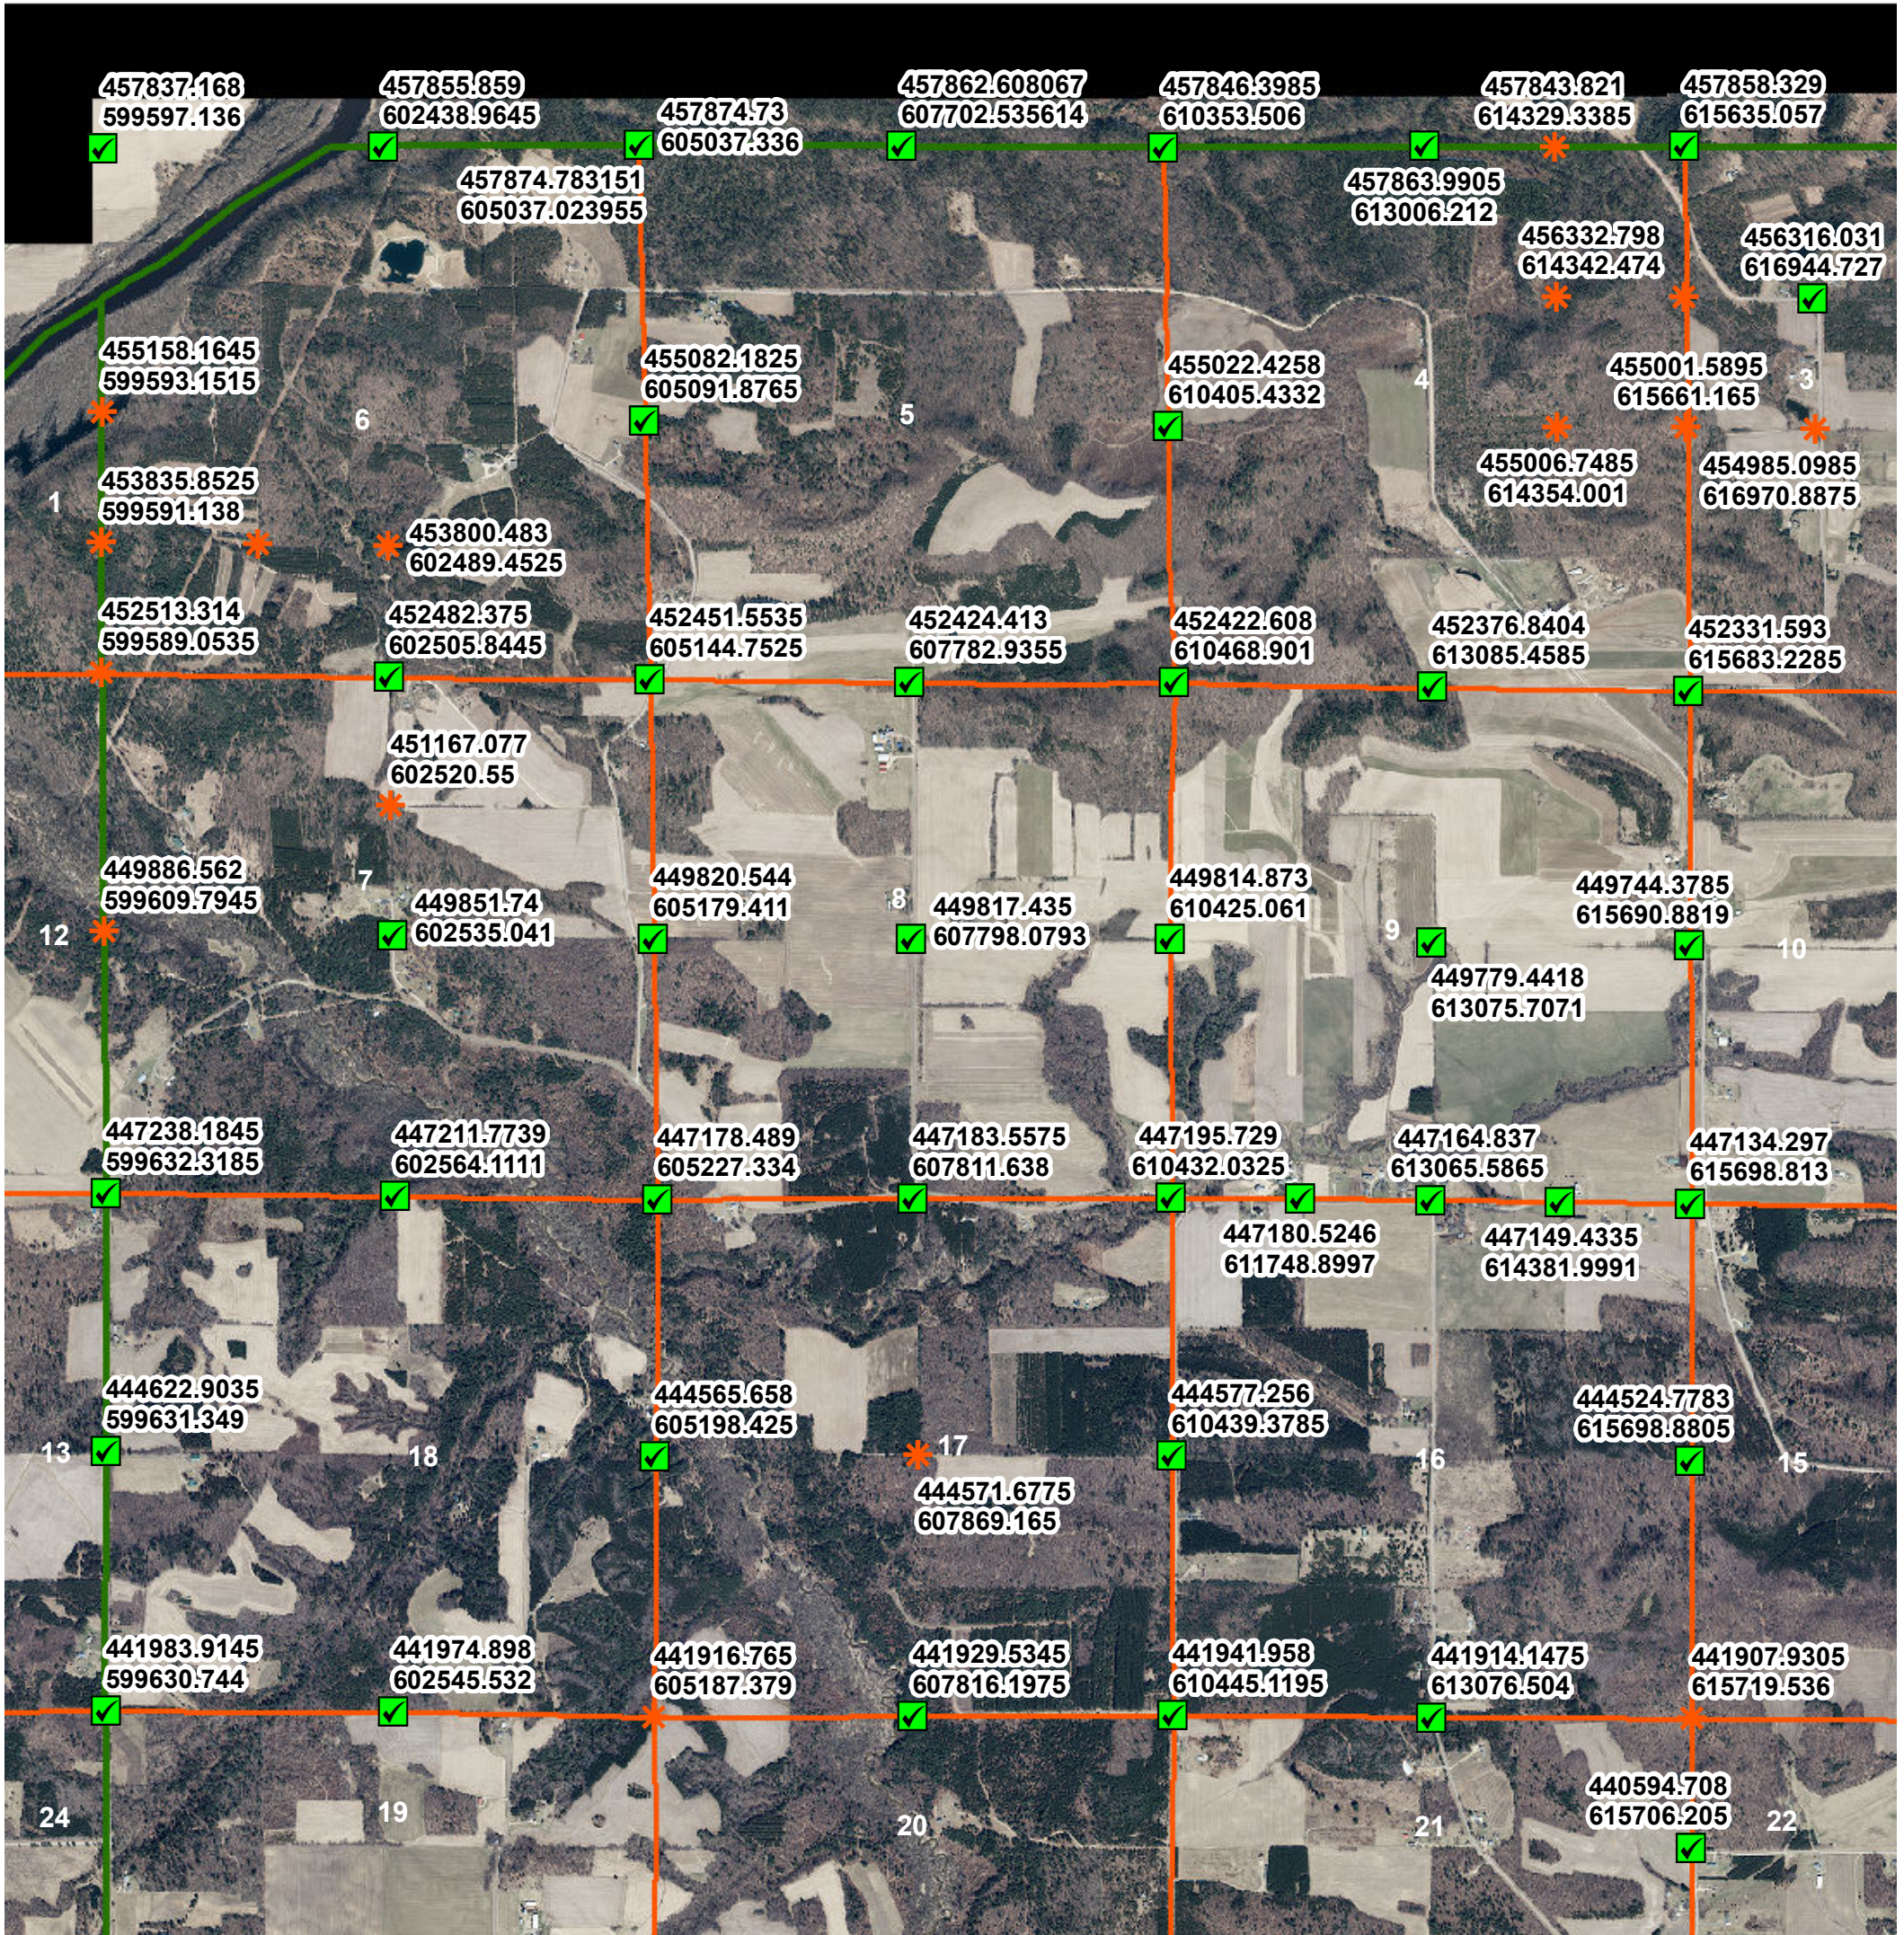

Little Falls (T19N-R4W) PLSS Corner Coordinates - NW

Legend

PLSS Coordinates

Coordinate Method

- * Derived
- ✔ GPS

Date: 5/8/2021