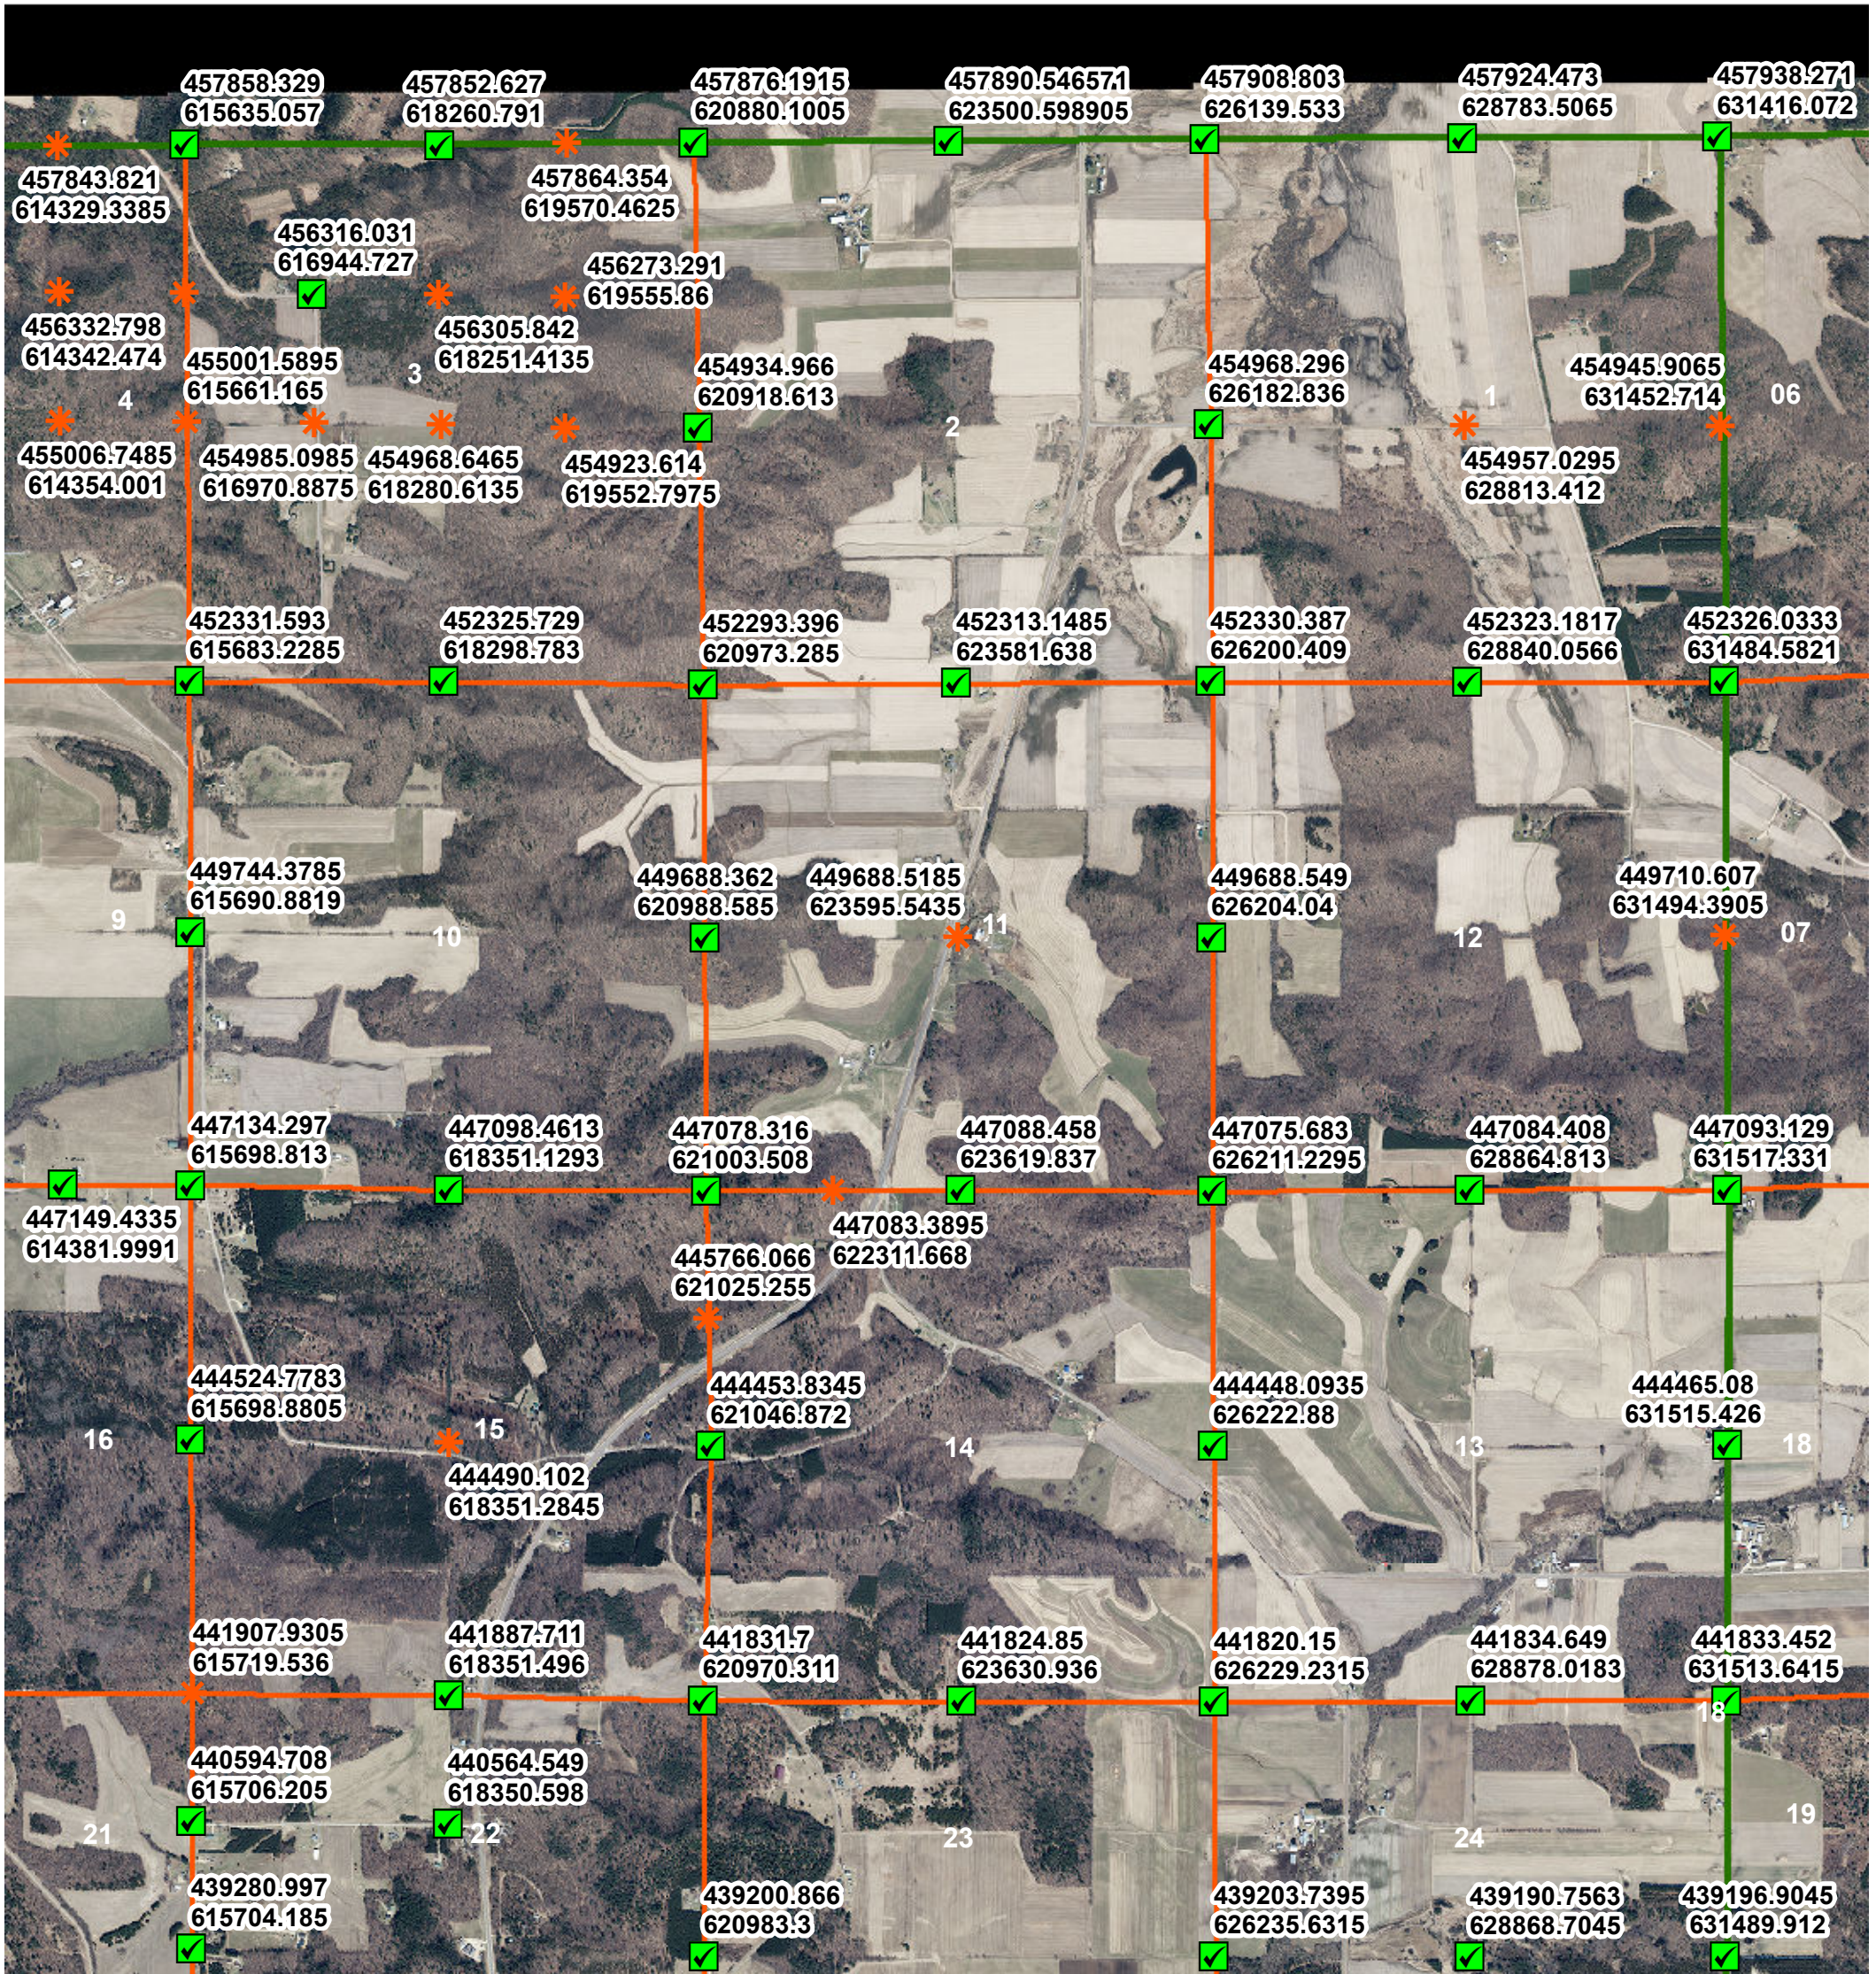

# Little Falls (T19N-R4W) PLSS Corner Coordinates - NE

## Legend

PLSS Coordinates

Coordinate Method

- \* Derived
- ✔ GPS

Date: 5/8/2021