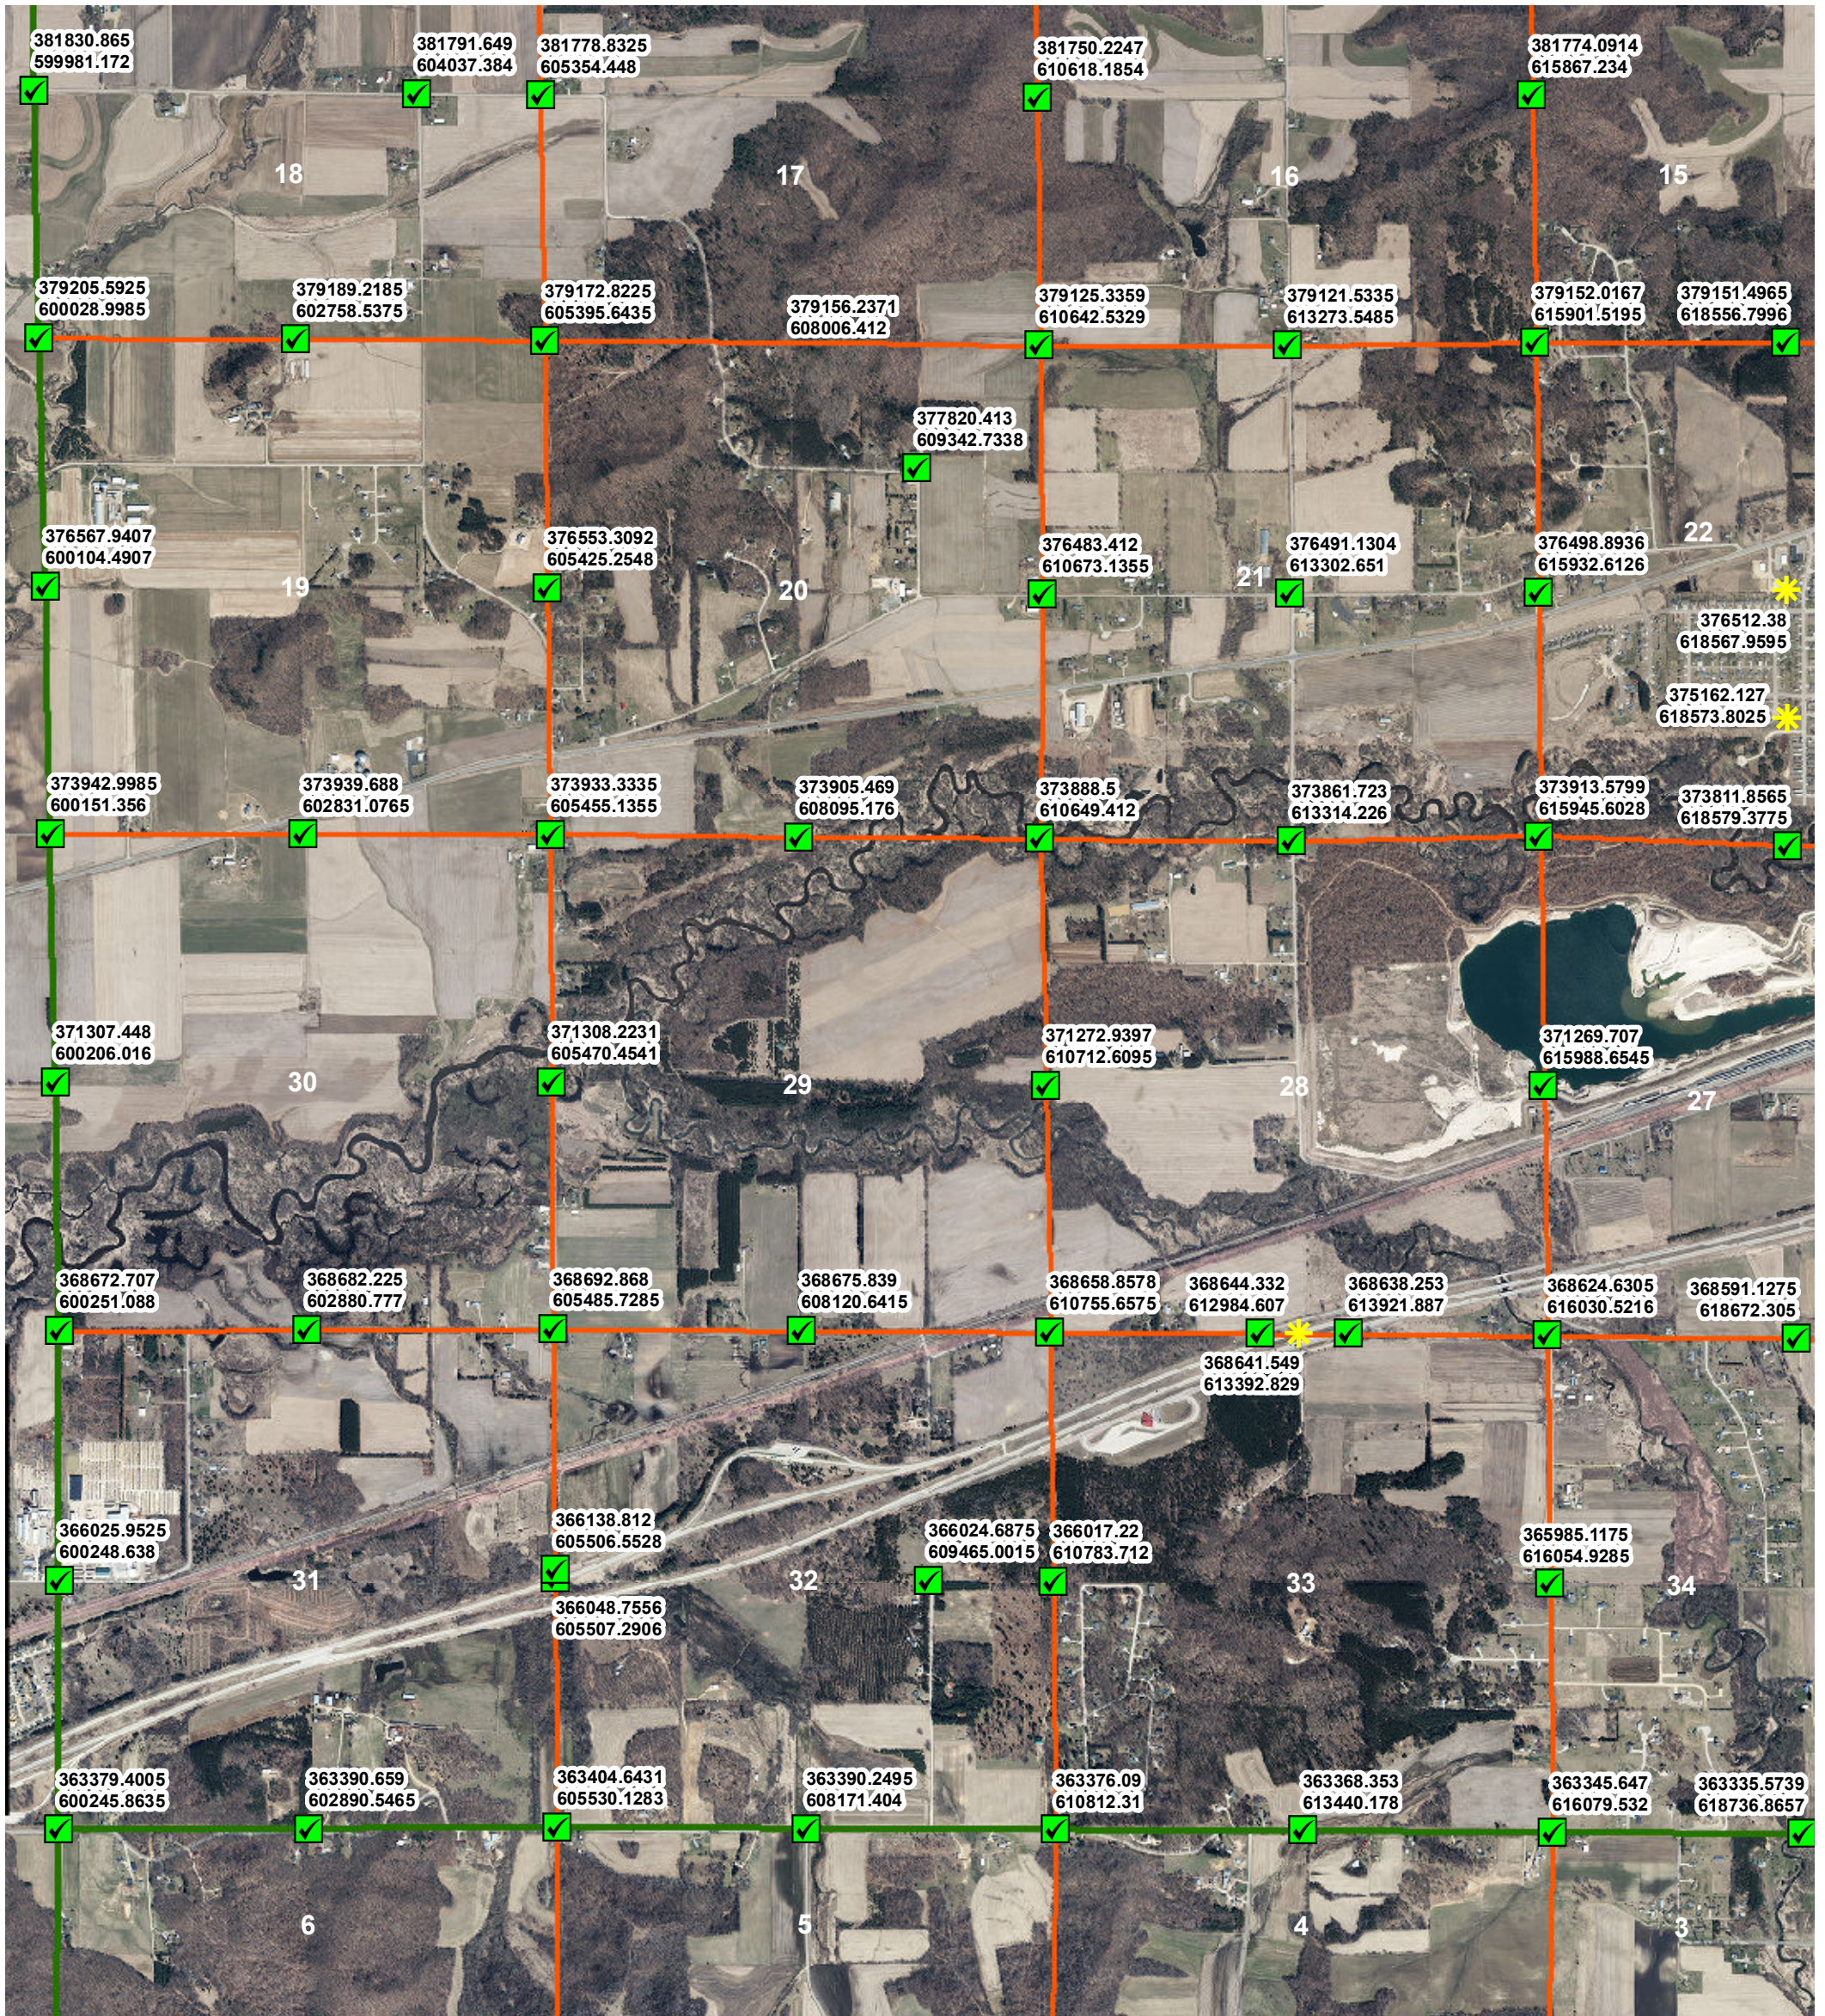

# Sparta (17N-R4W) PLSS Corner Coordinates - SW

## Legend

PLSS Coordinates  
Coordinate Method

- ★ Derived
- ✔ GPS

Date: 5/8/2021