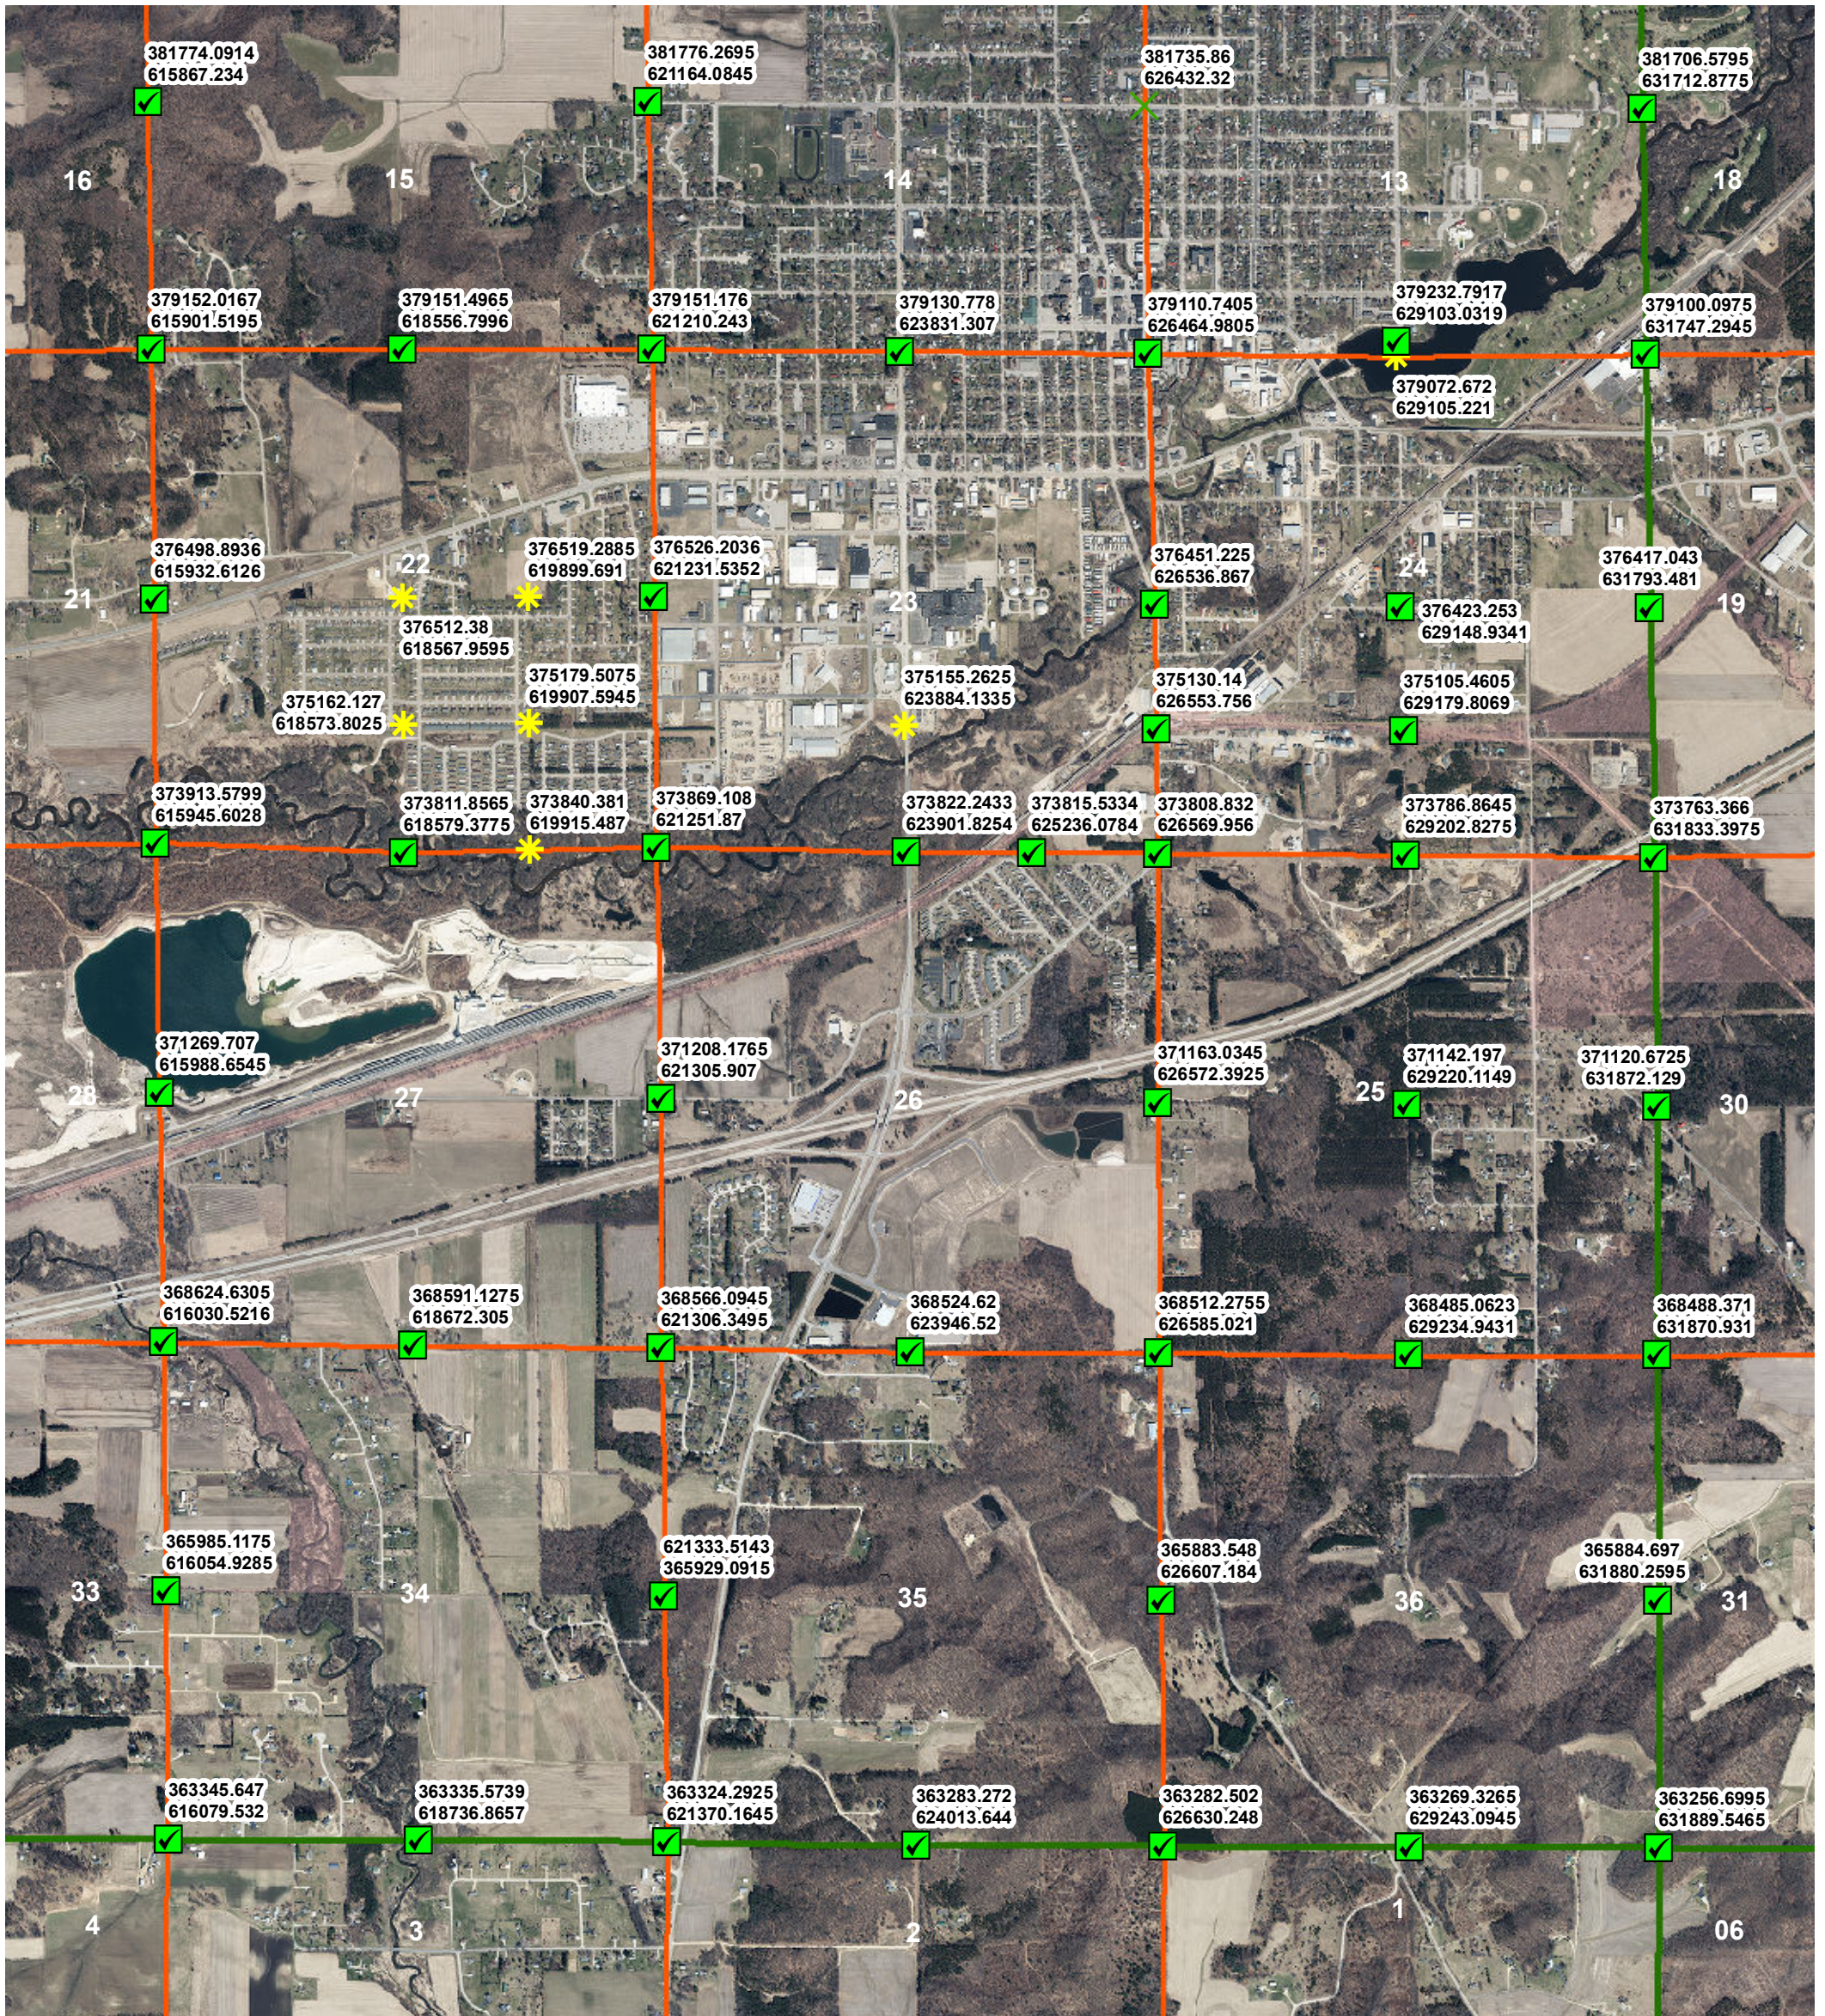

Sparta (17N-R4W) PLSS Corner Coordinates - SE

- Legend**
- PLSS Coordinates**
- Coordinate Method**
- * Derived
 - ✔ GPS
 - ✕ Survey

Date: 5/8/2021