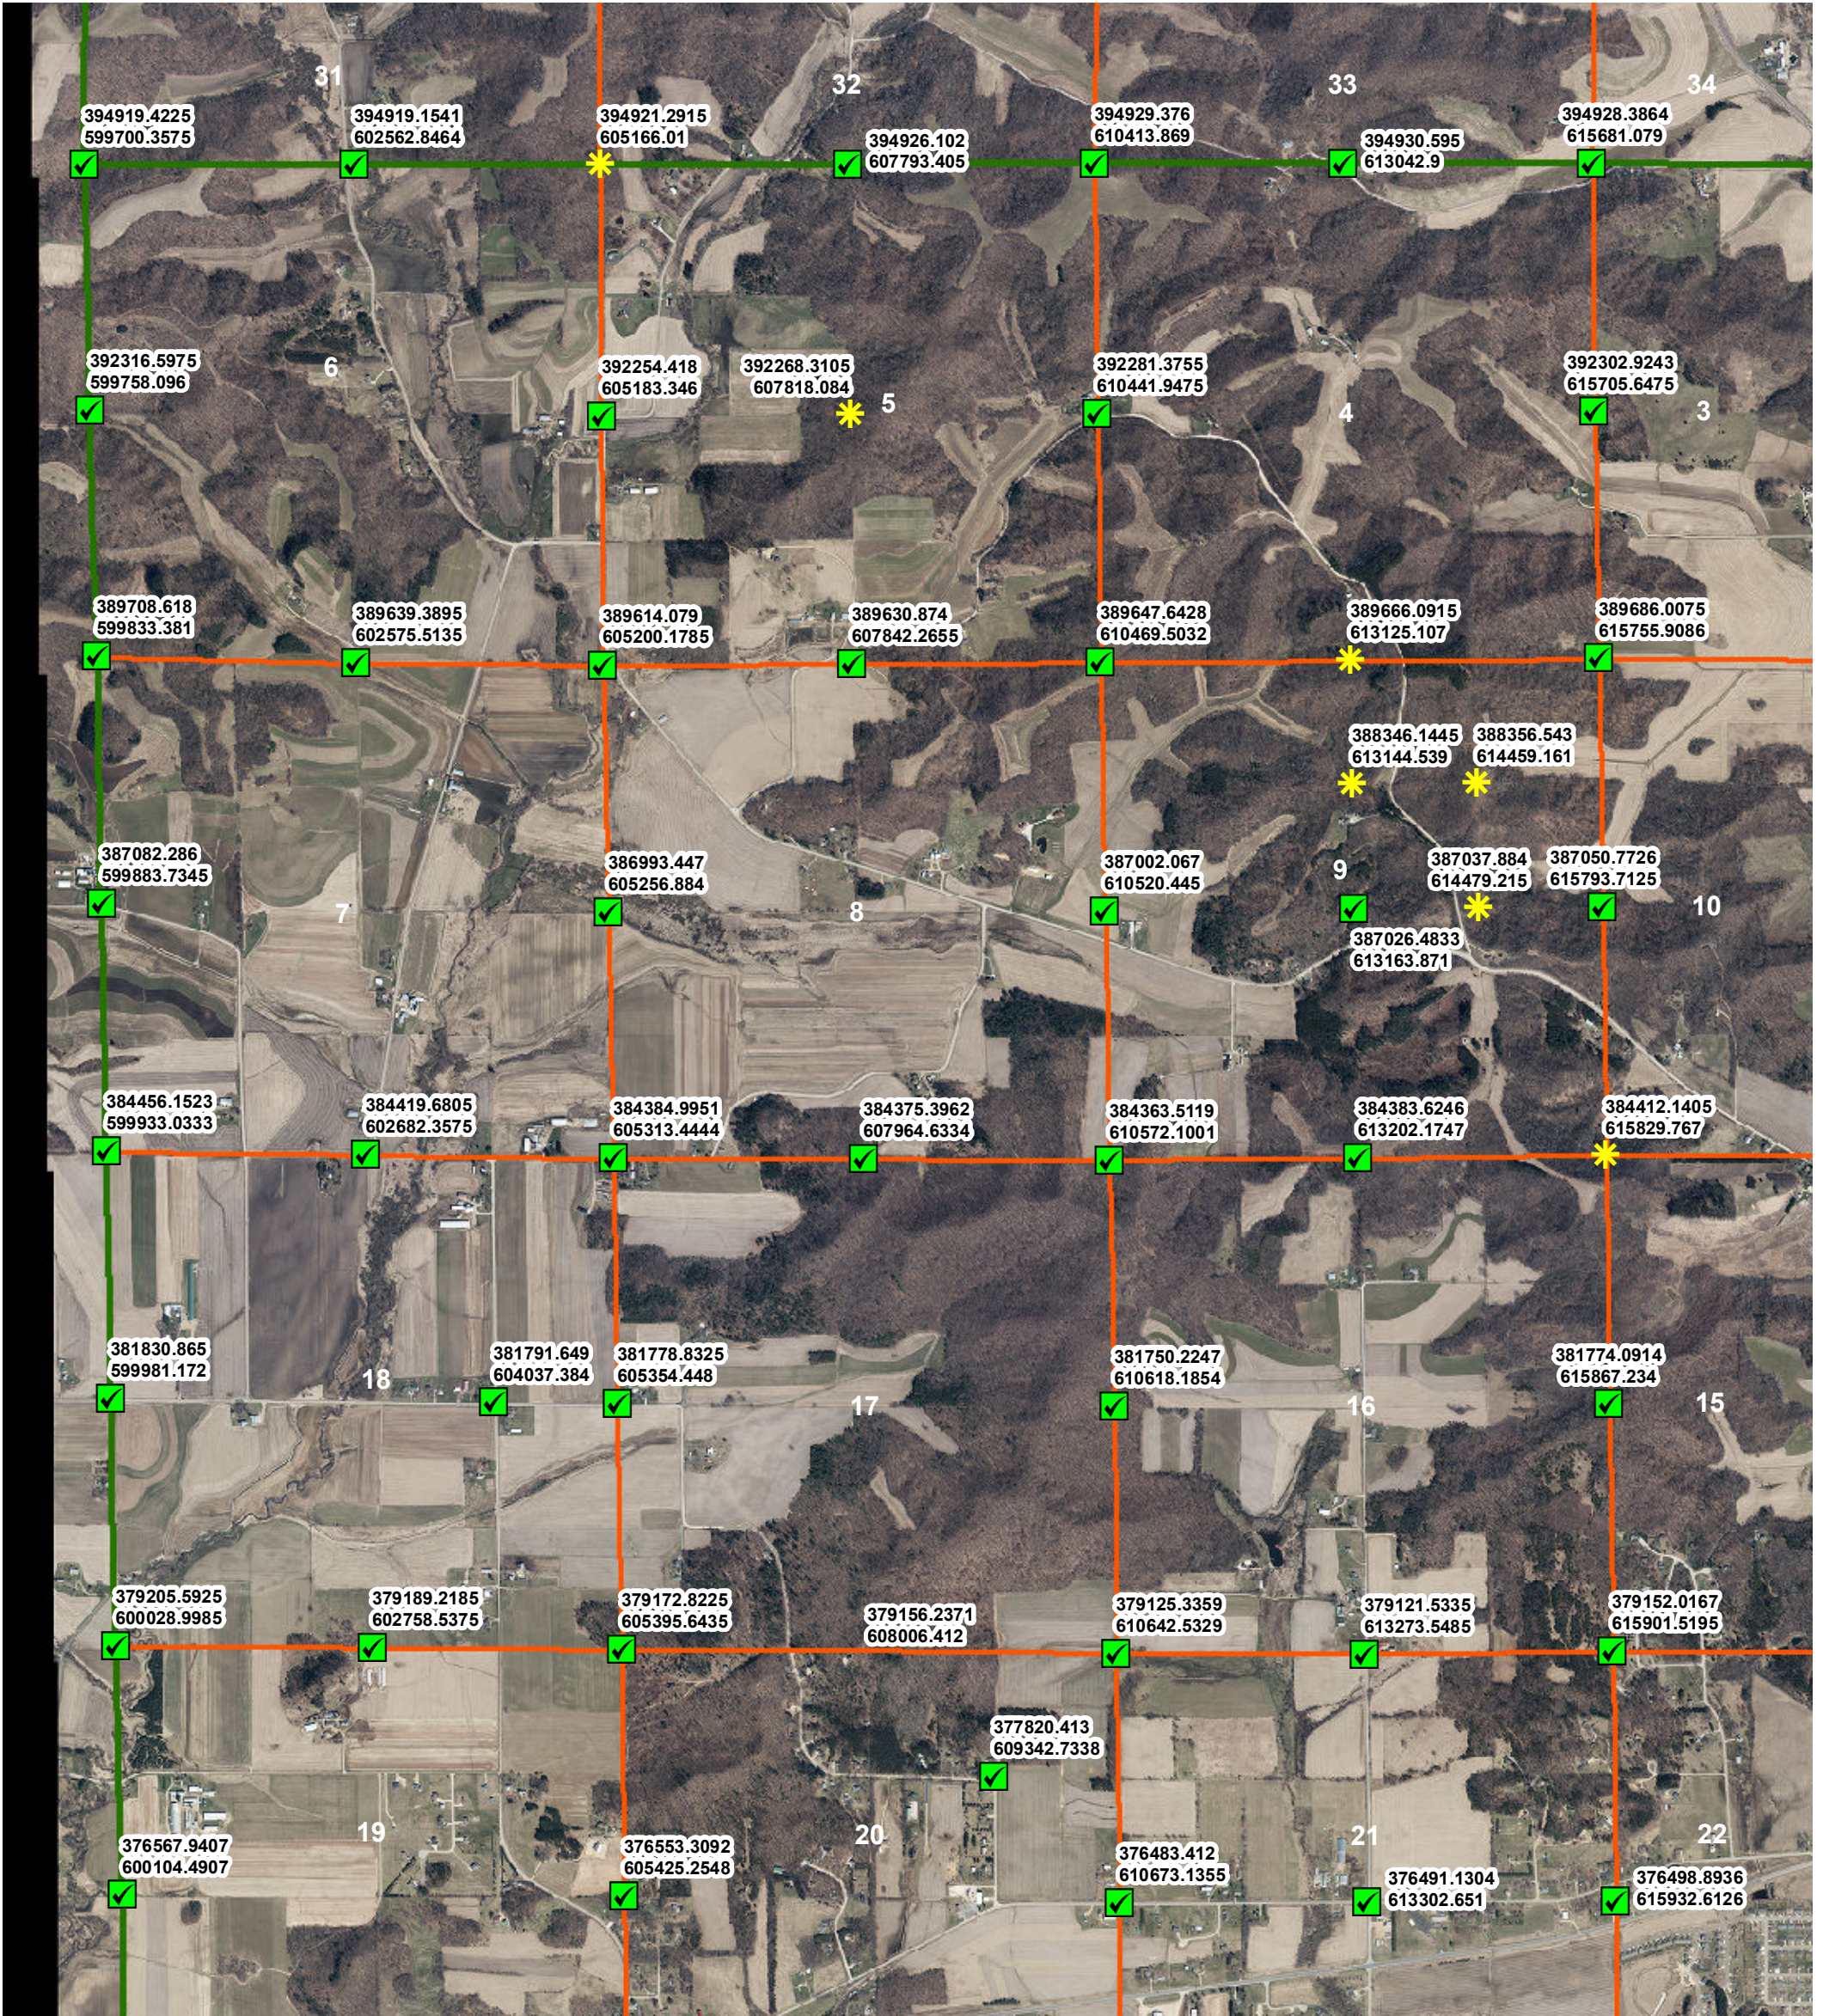

Sparta (17N-R4W) PLSS Corner Coordinates - NW

Legend

PLSS Coordinates Coordinate Method

- * Derived
- ✔ GPS

Date: 5/8/2021