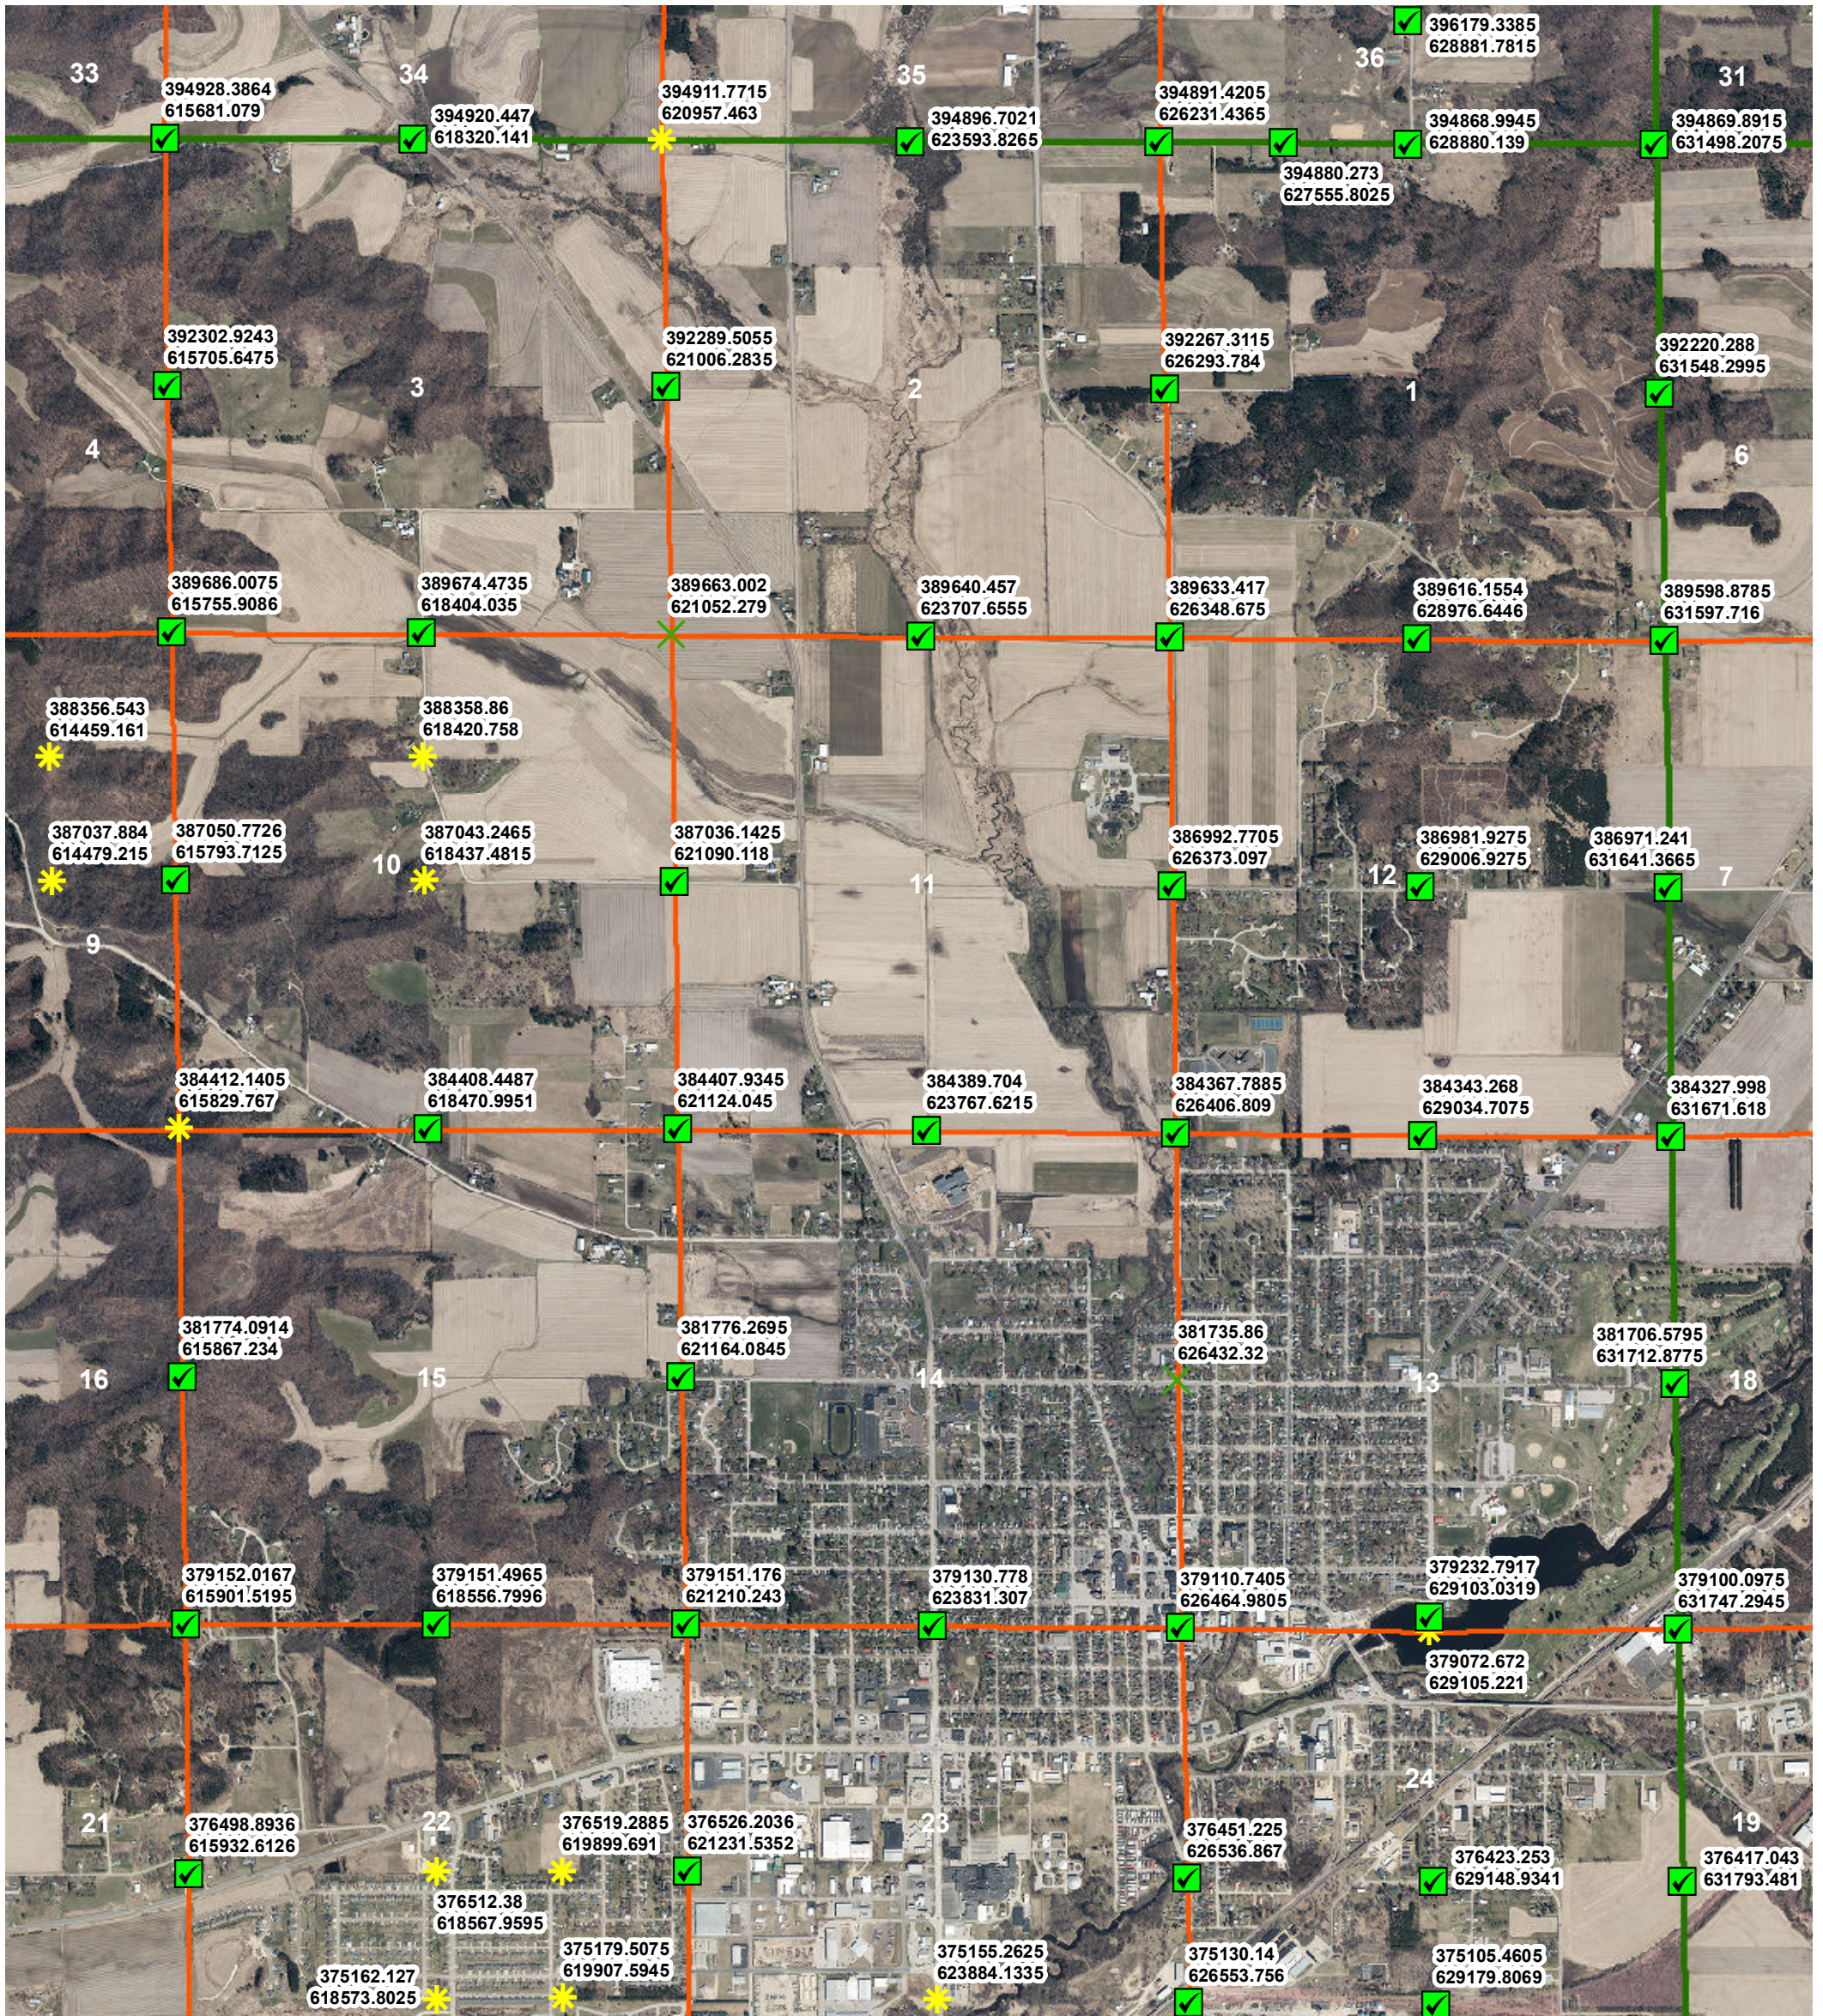

Sparta (17N-R4W) PLSS Corner Coordinates - NE

Legend

PLSS Coordinates

Coordinate Method

- ✱ Derived
- ✔ GPS
- ✕ Survey

Date: 5/8/2021