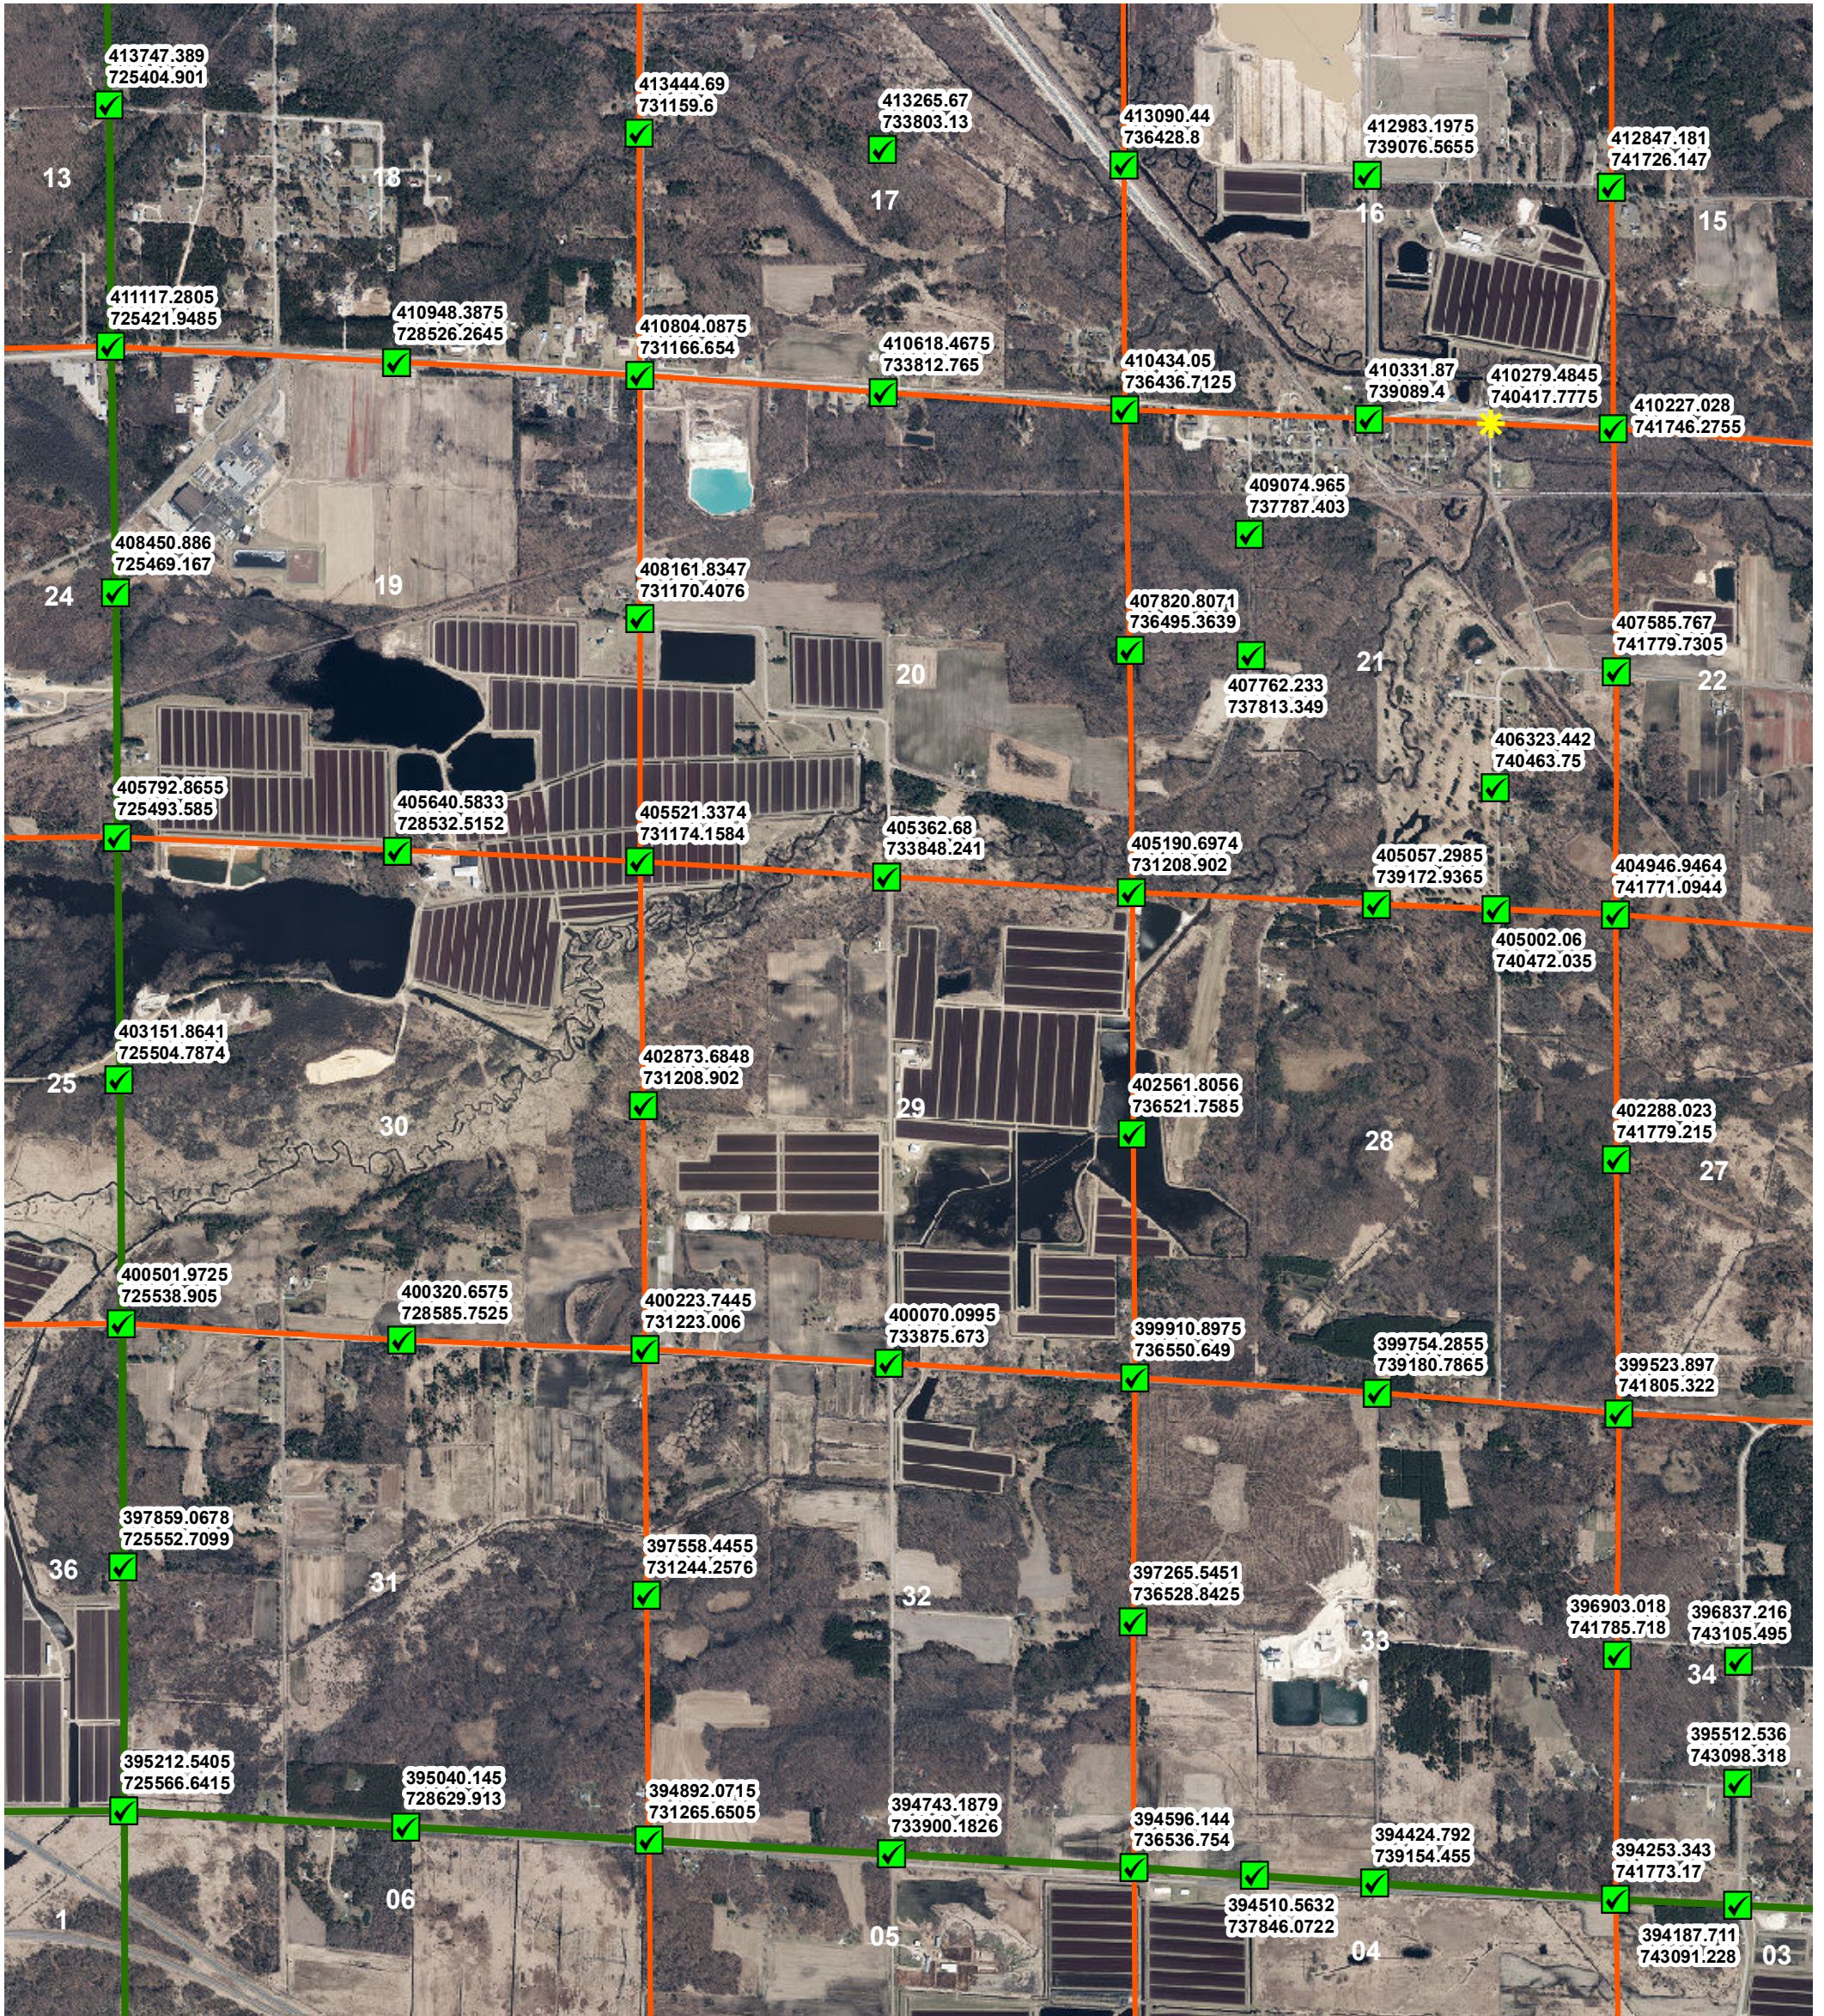

Byron PLSS Corner Coordinates - SW

Legend

PLSS Coordinates
Coordinate Method

- * Derived
- ✓ GPS

Date: 4/26/2021