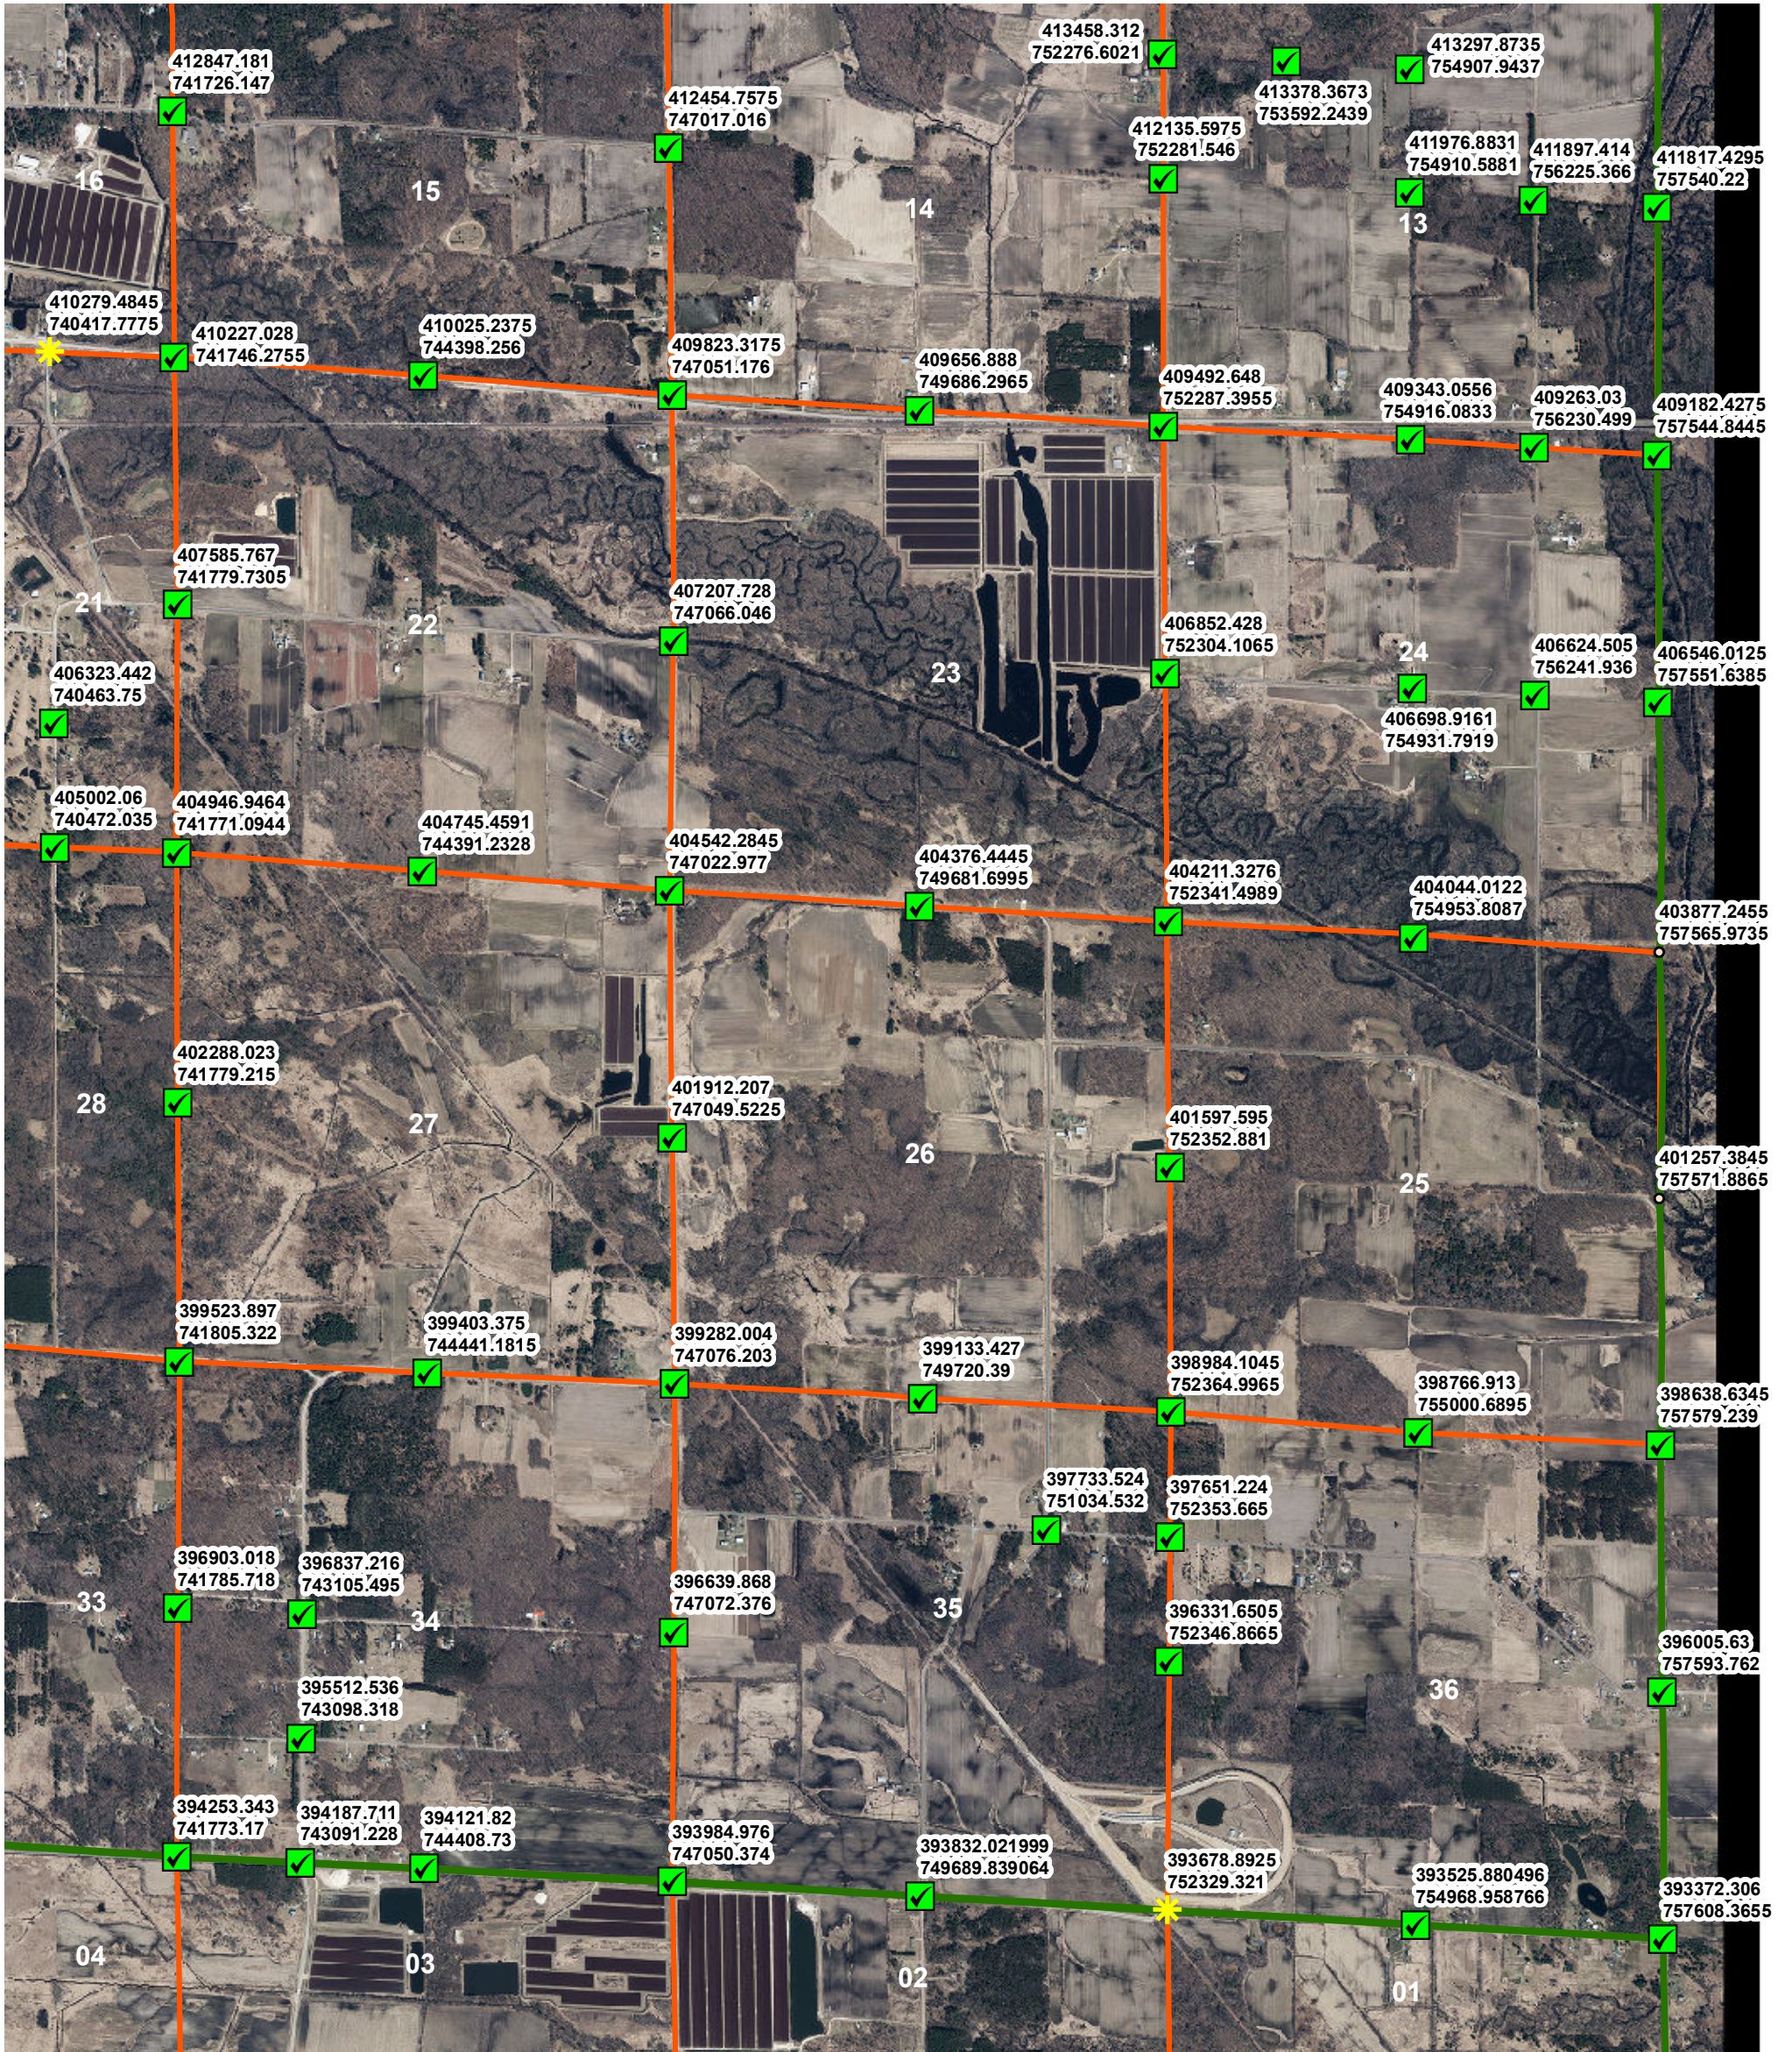

Byron PLSS Corner Coordinates - SE

Legend

PLSS Coordinates

Coordinate Method

- * Derived
- ✔ GPS
- Survey

Date: 4/26/2021