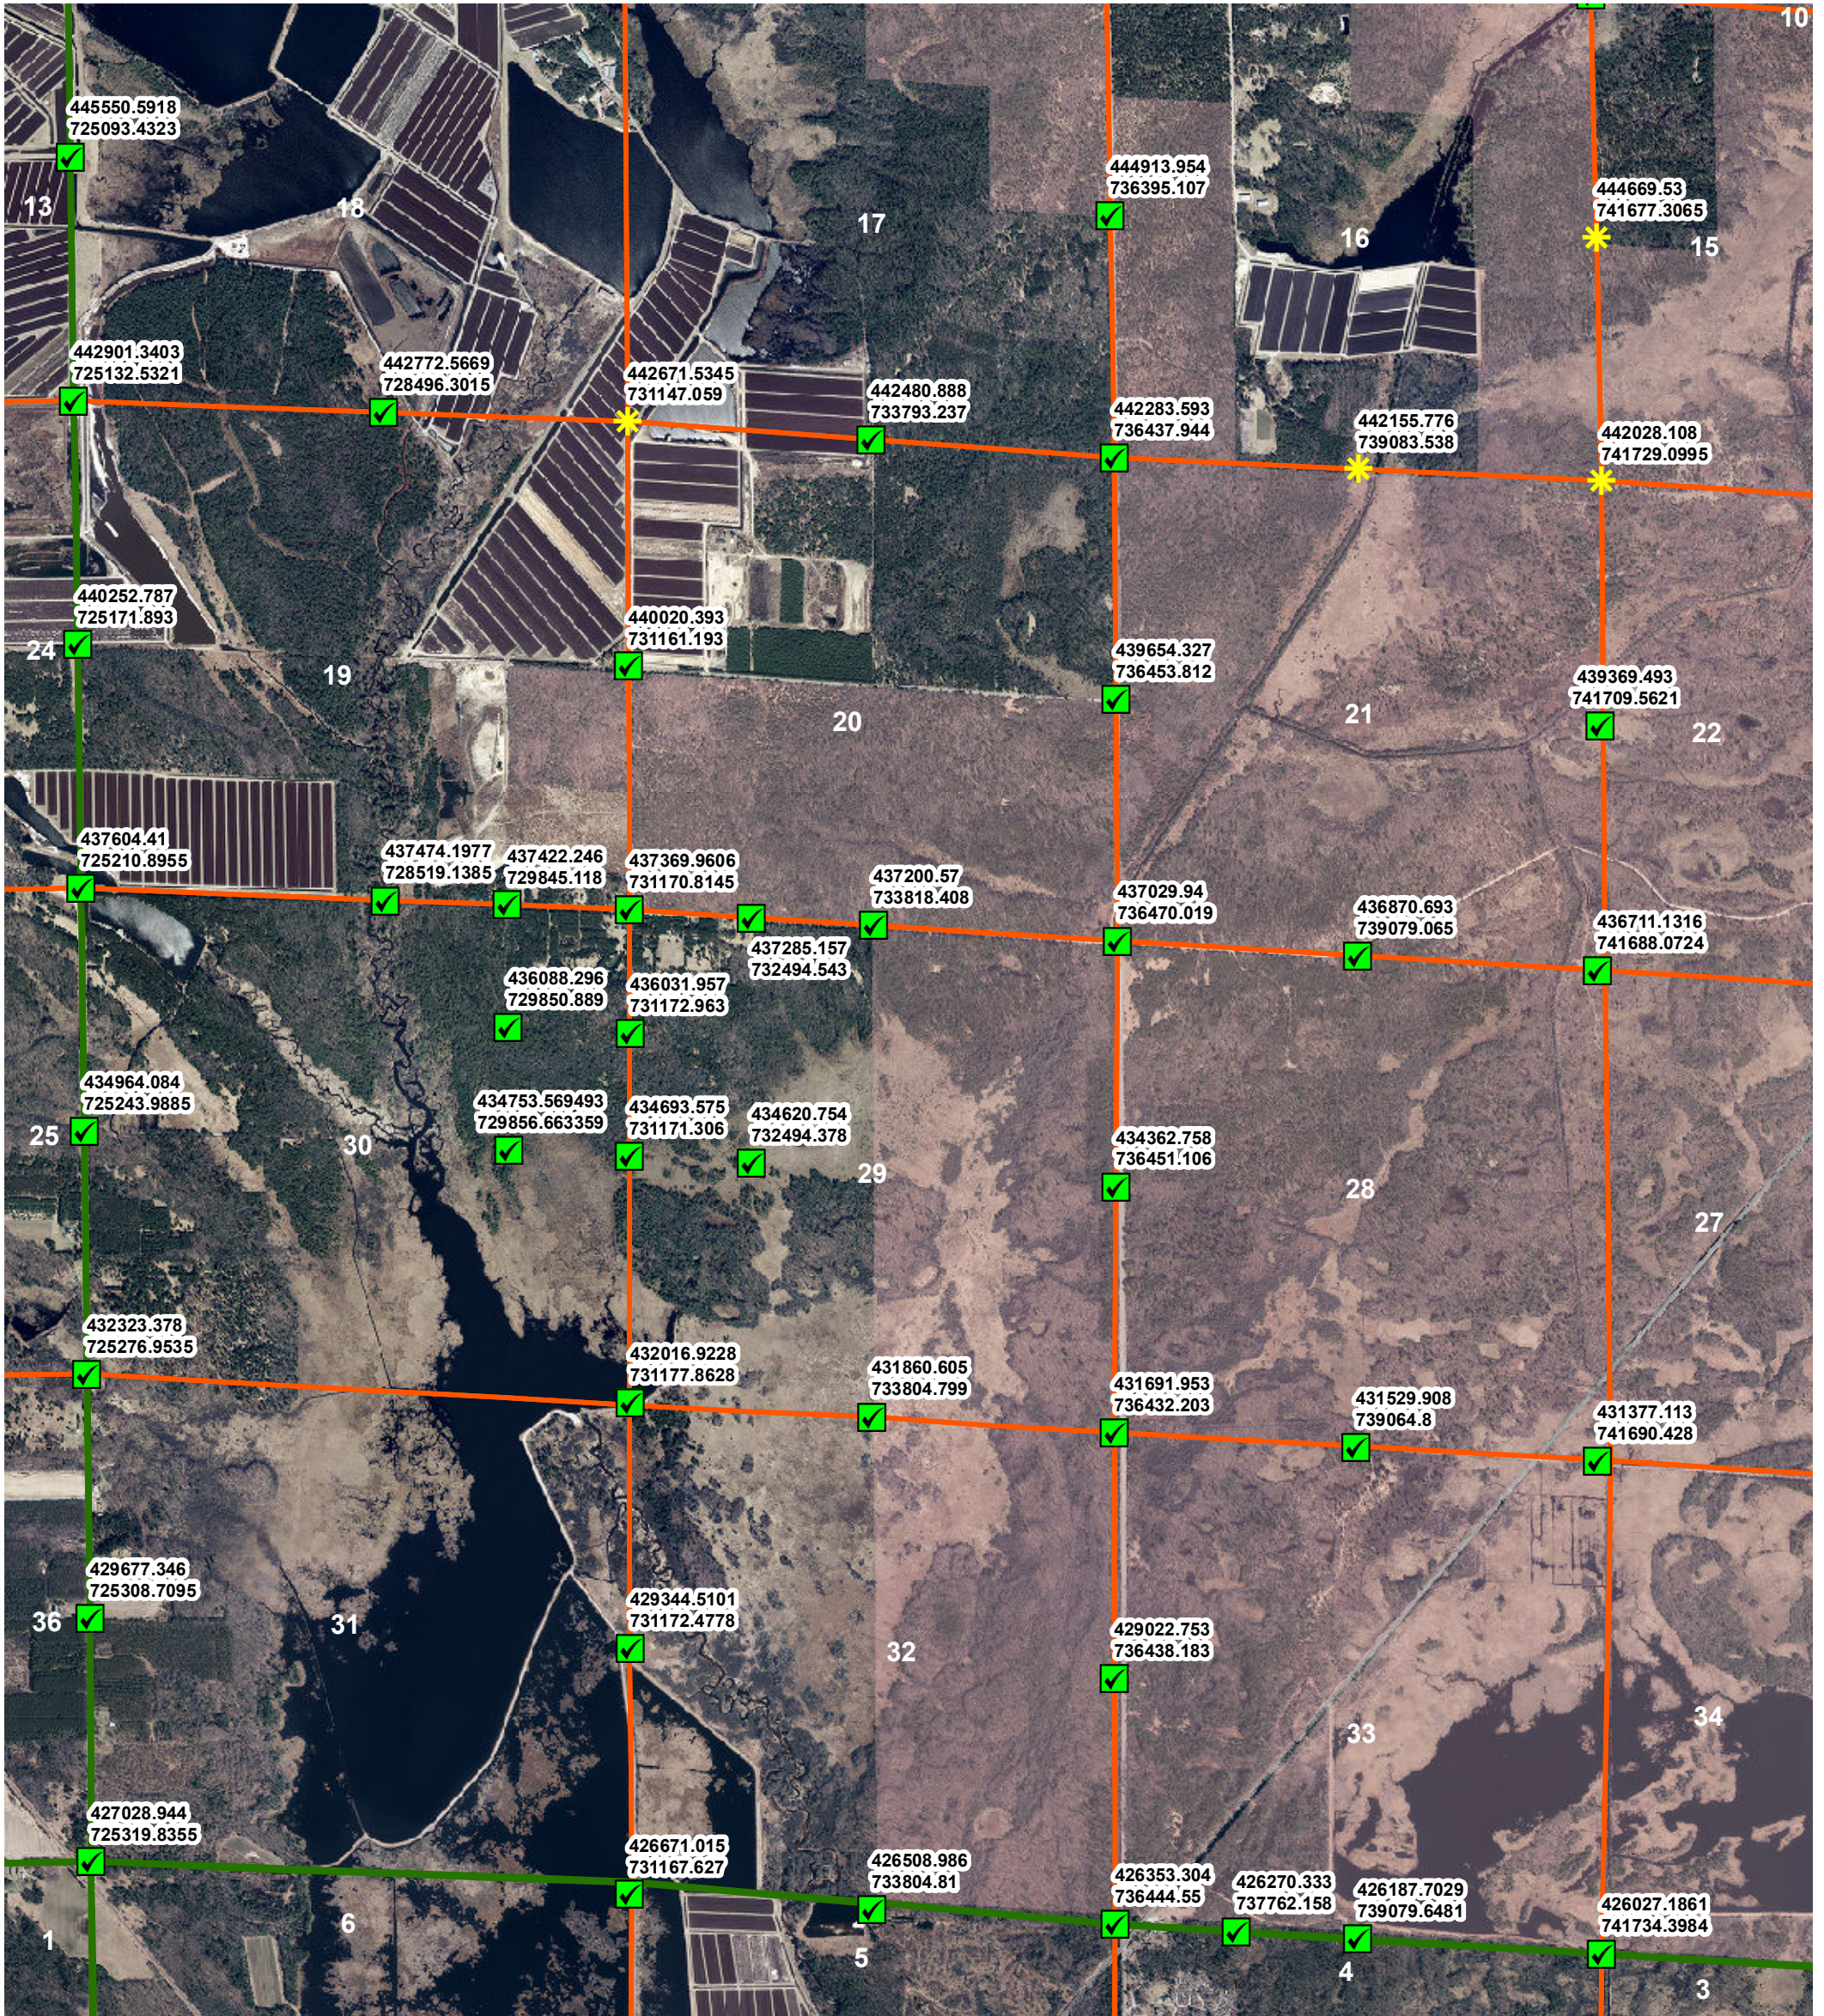

# Scott PLSS Corner Coordinates - SW

## Legend

### PLSS Coordinates Coordinate Method

- \* Derived
- ✔ GPS

Date: 4/26/2021