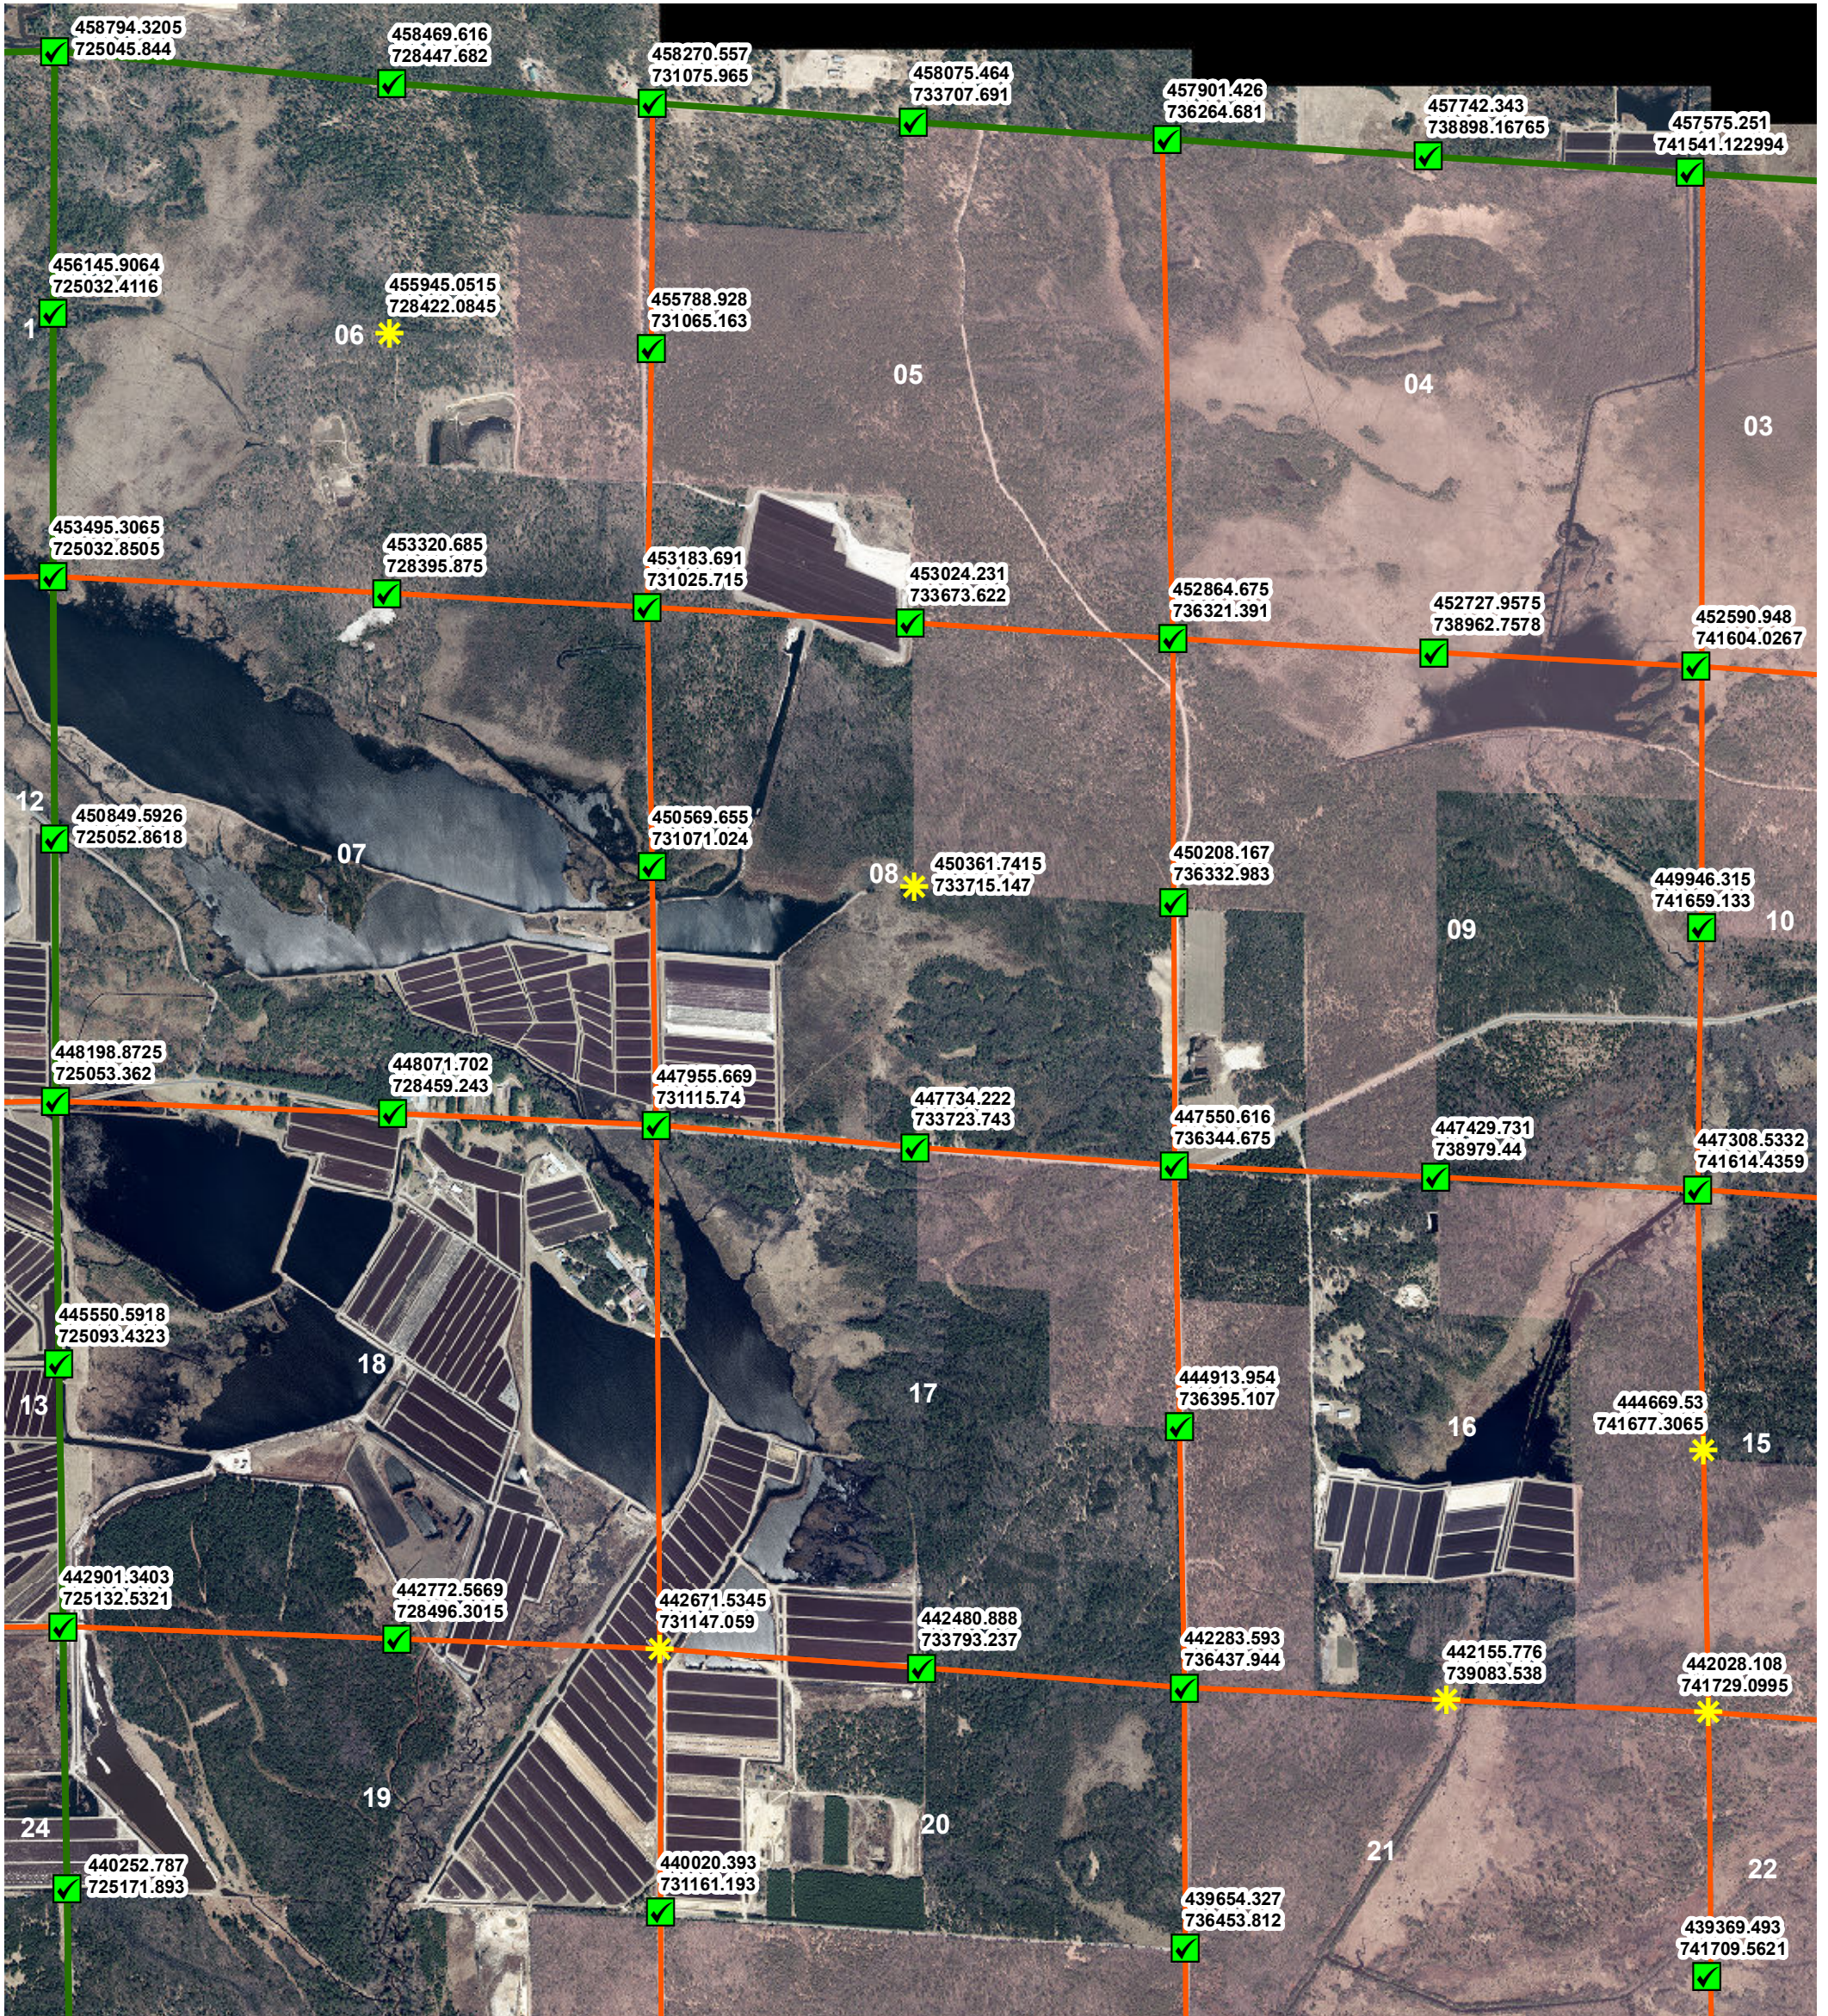

Scott PLSS Corner Coordinates - NW

Legend

PLSS Coordinates
Coordinate Method

- * Derived
- ✔ GPS

Date: 4/26/2021