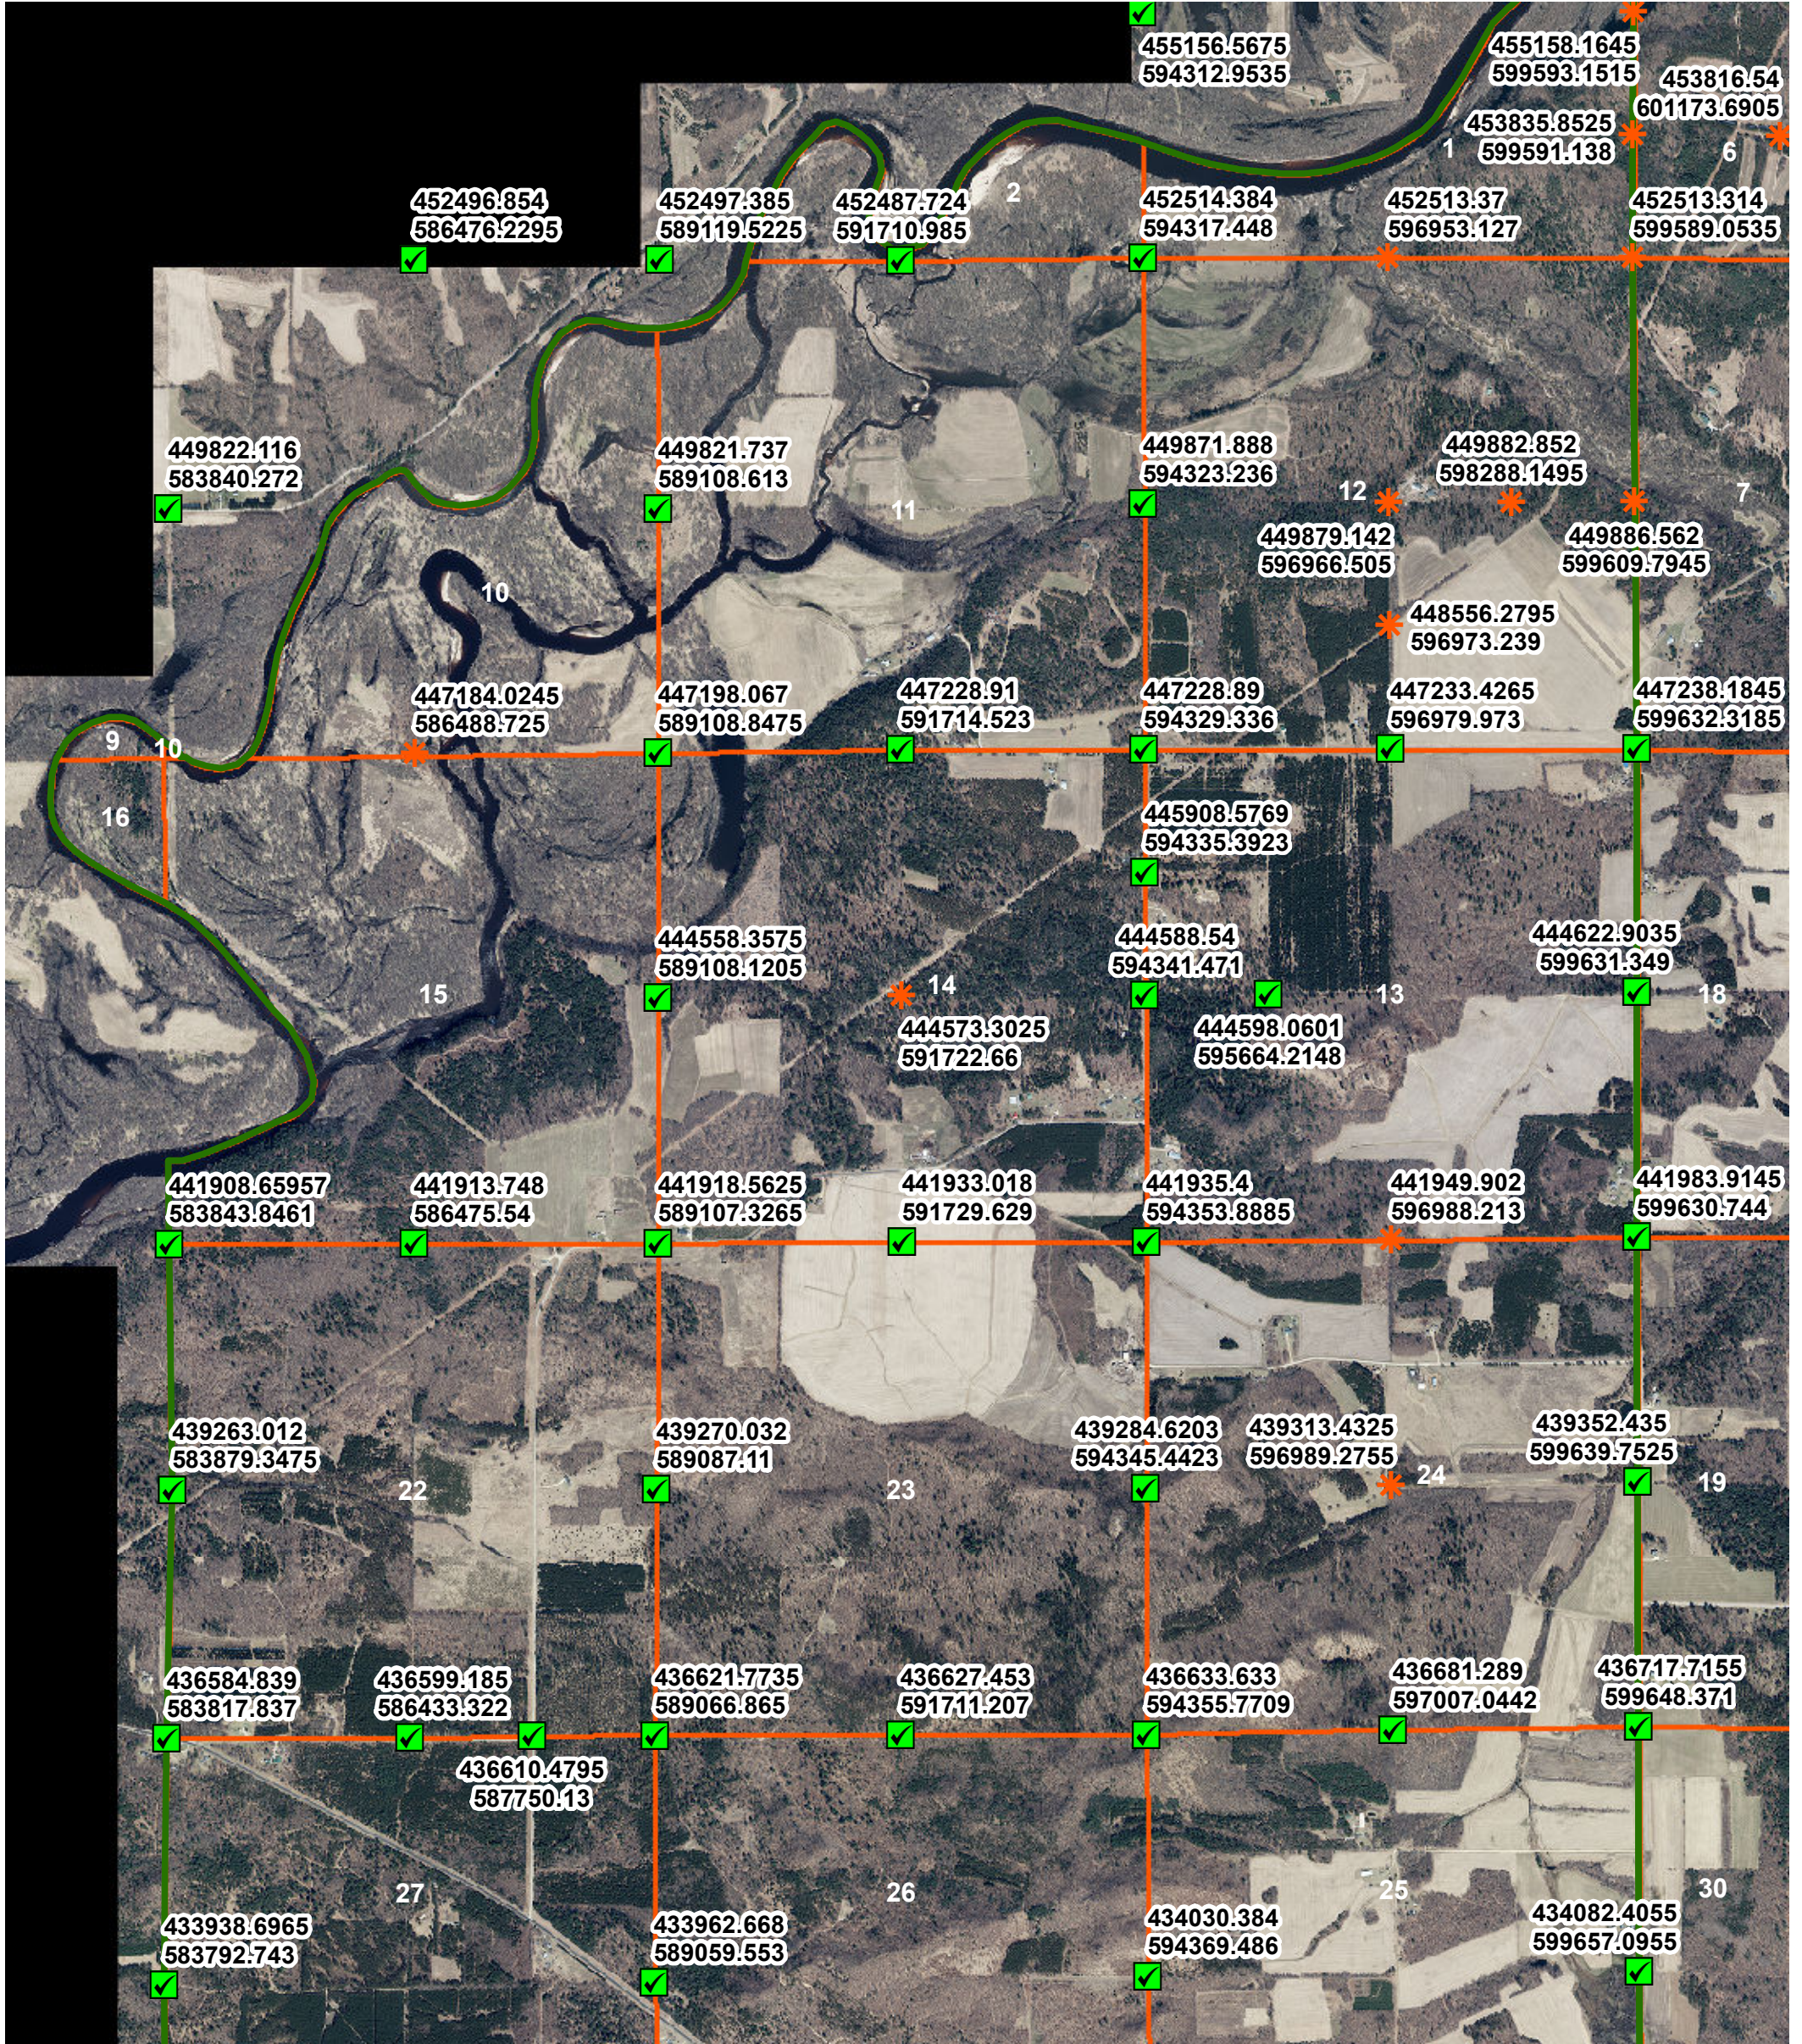

# Little Falls (T19N-R5W) PLSS Corner Coordinates - N

**Legend**  
**PLSS Coordinates**  
**Coordinate Method**

- \* Derived
- ✔ GPS

Date: 4/4/2021