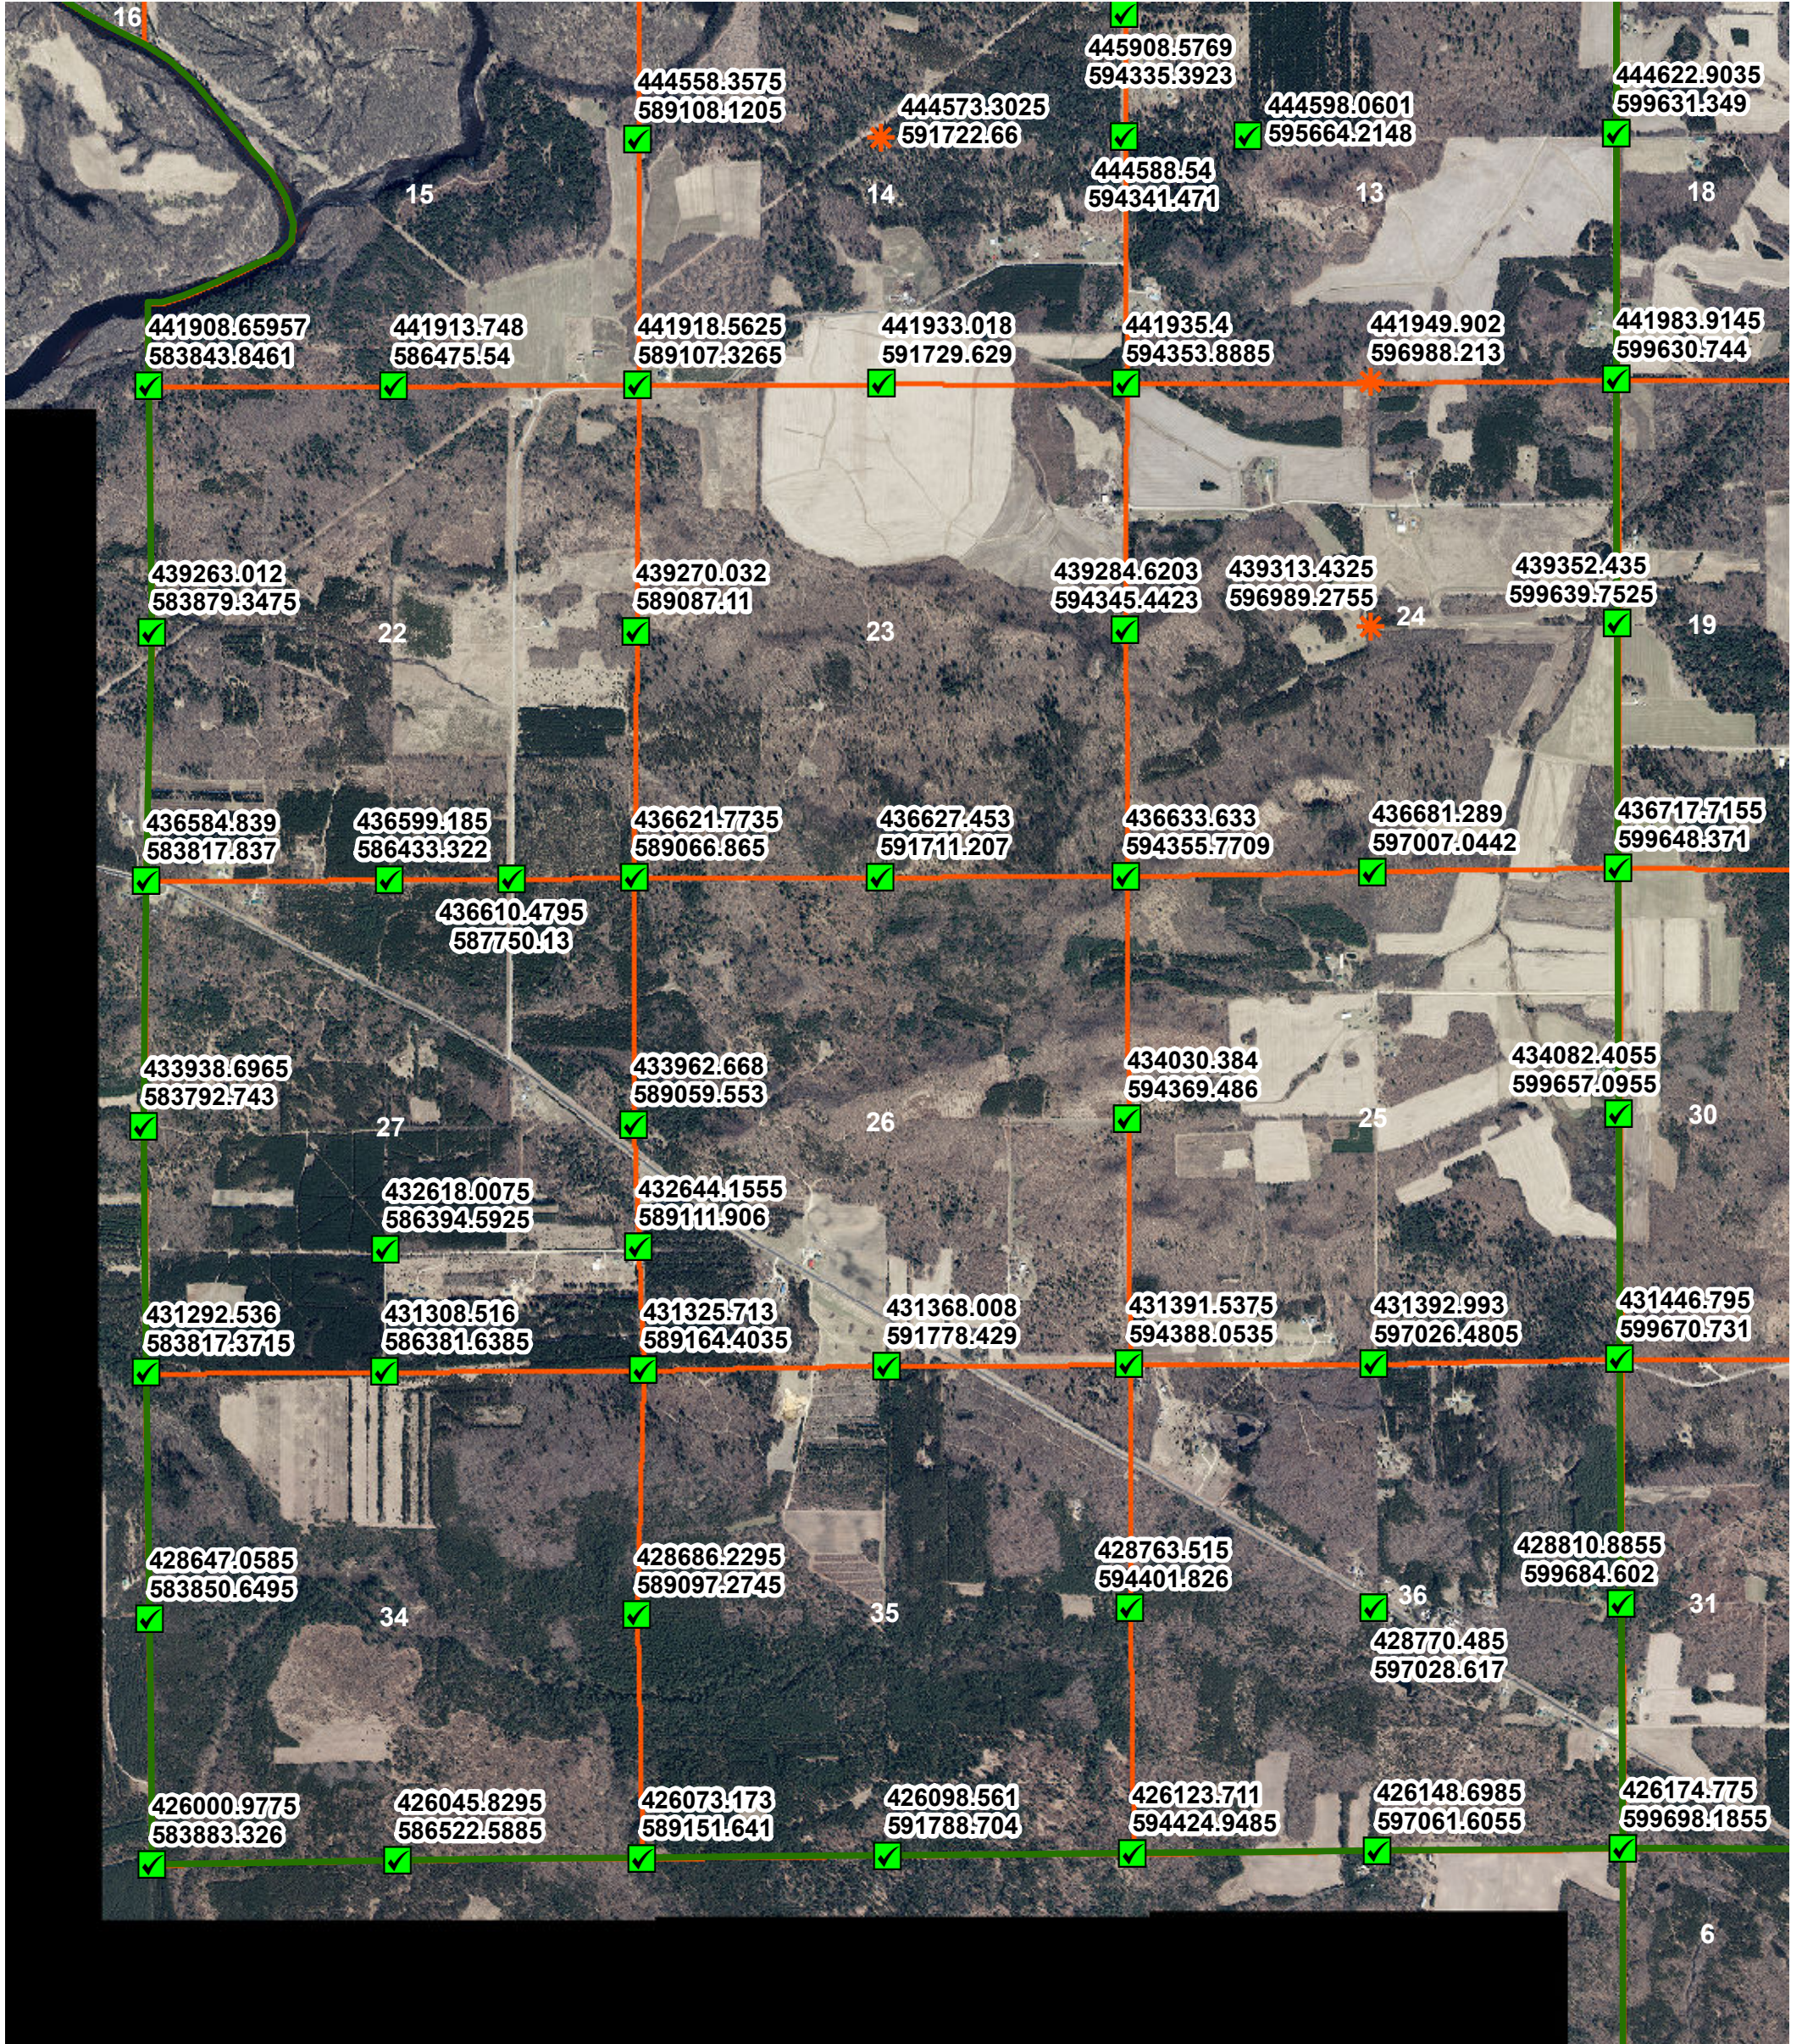

# Little Falls (T19N-R5W) PLSS Corner Coordinates - S

**Legend**  
**PLSS Coordinates**  
**Coordinate Method**  
 \* Derived  
 ✓ GPS

Date: 4/4/2021