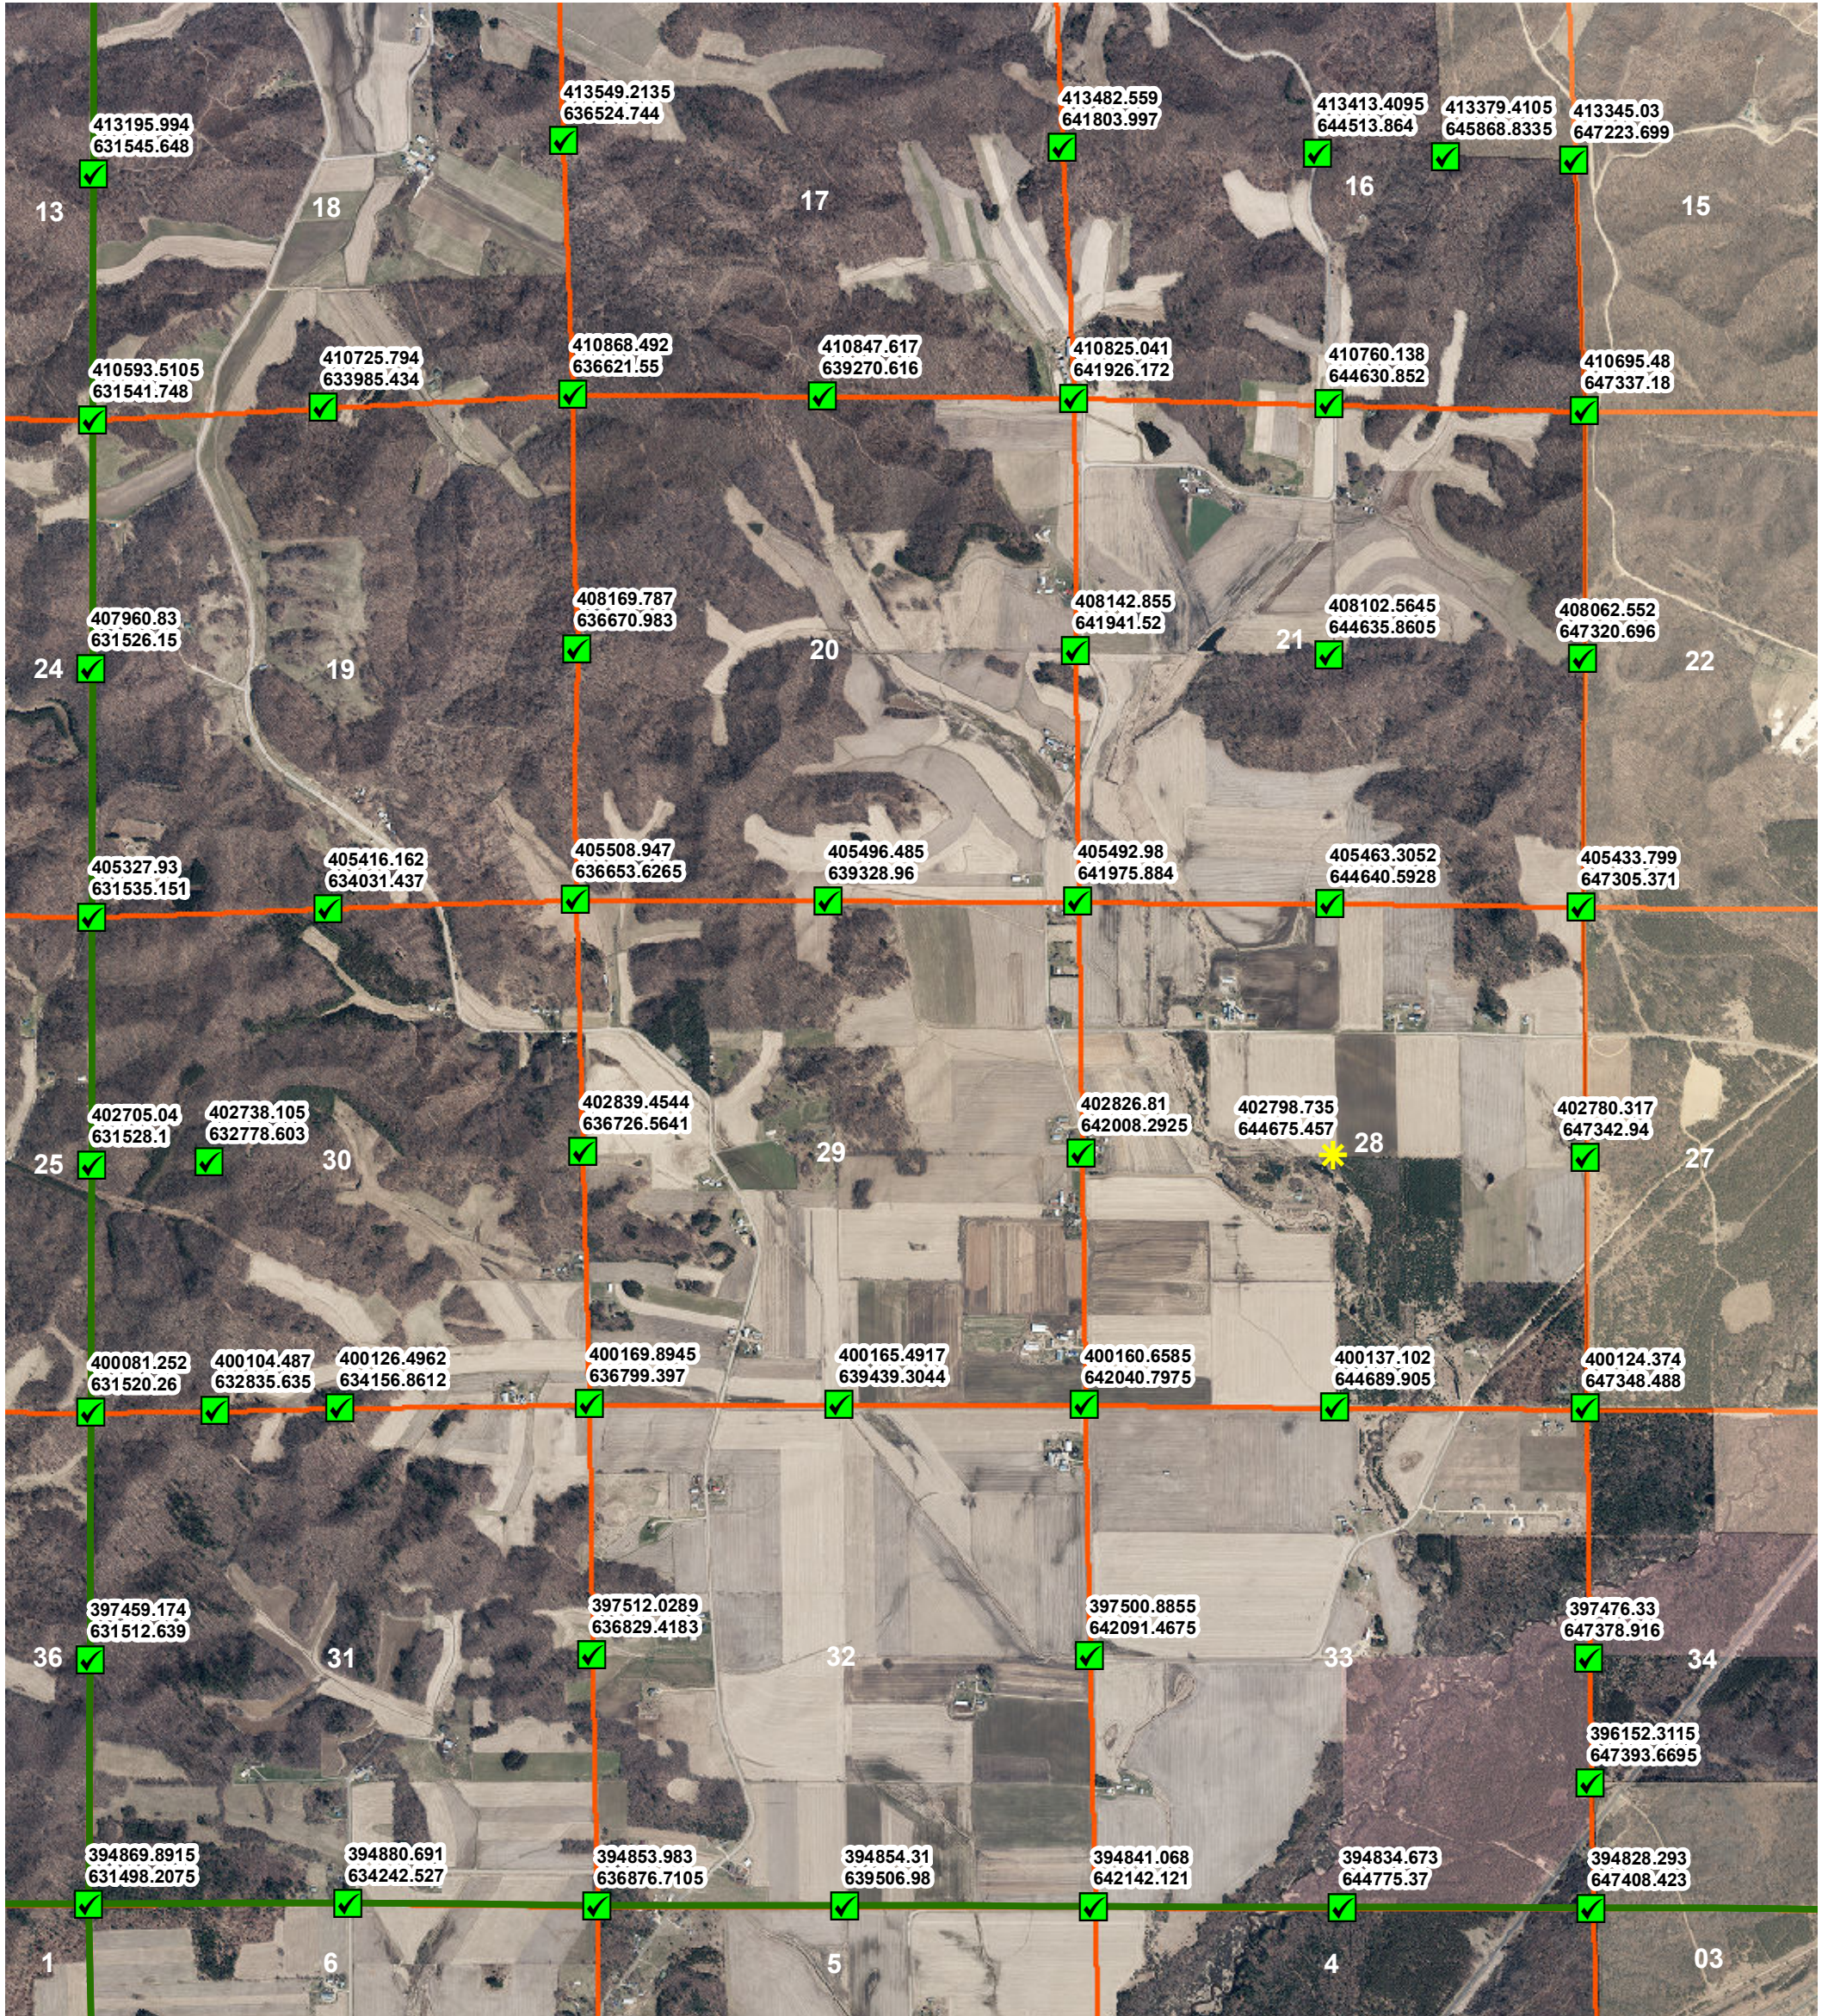

Lafayette PLSS Corner Coordinates - SW

Legend

PLSS Coordinates

Coordinate Method

★ Derived

✔ GPS

Fort McCoy Military Reservation

Date: 4/4/2021