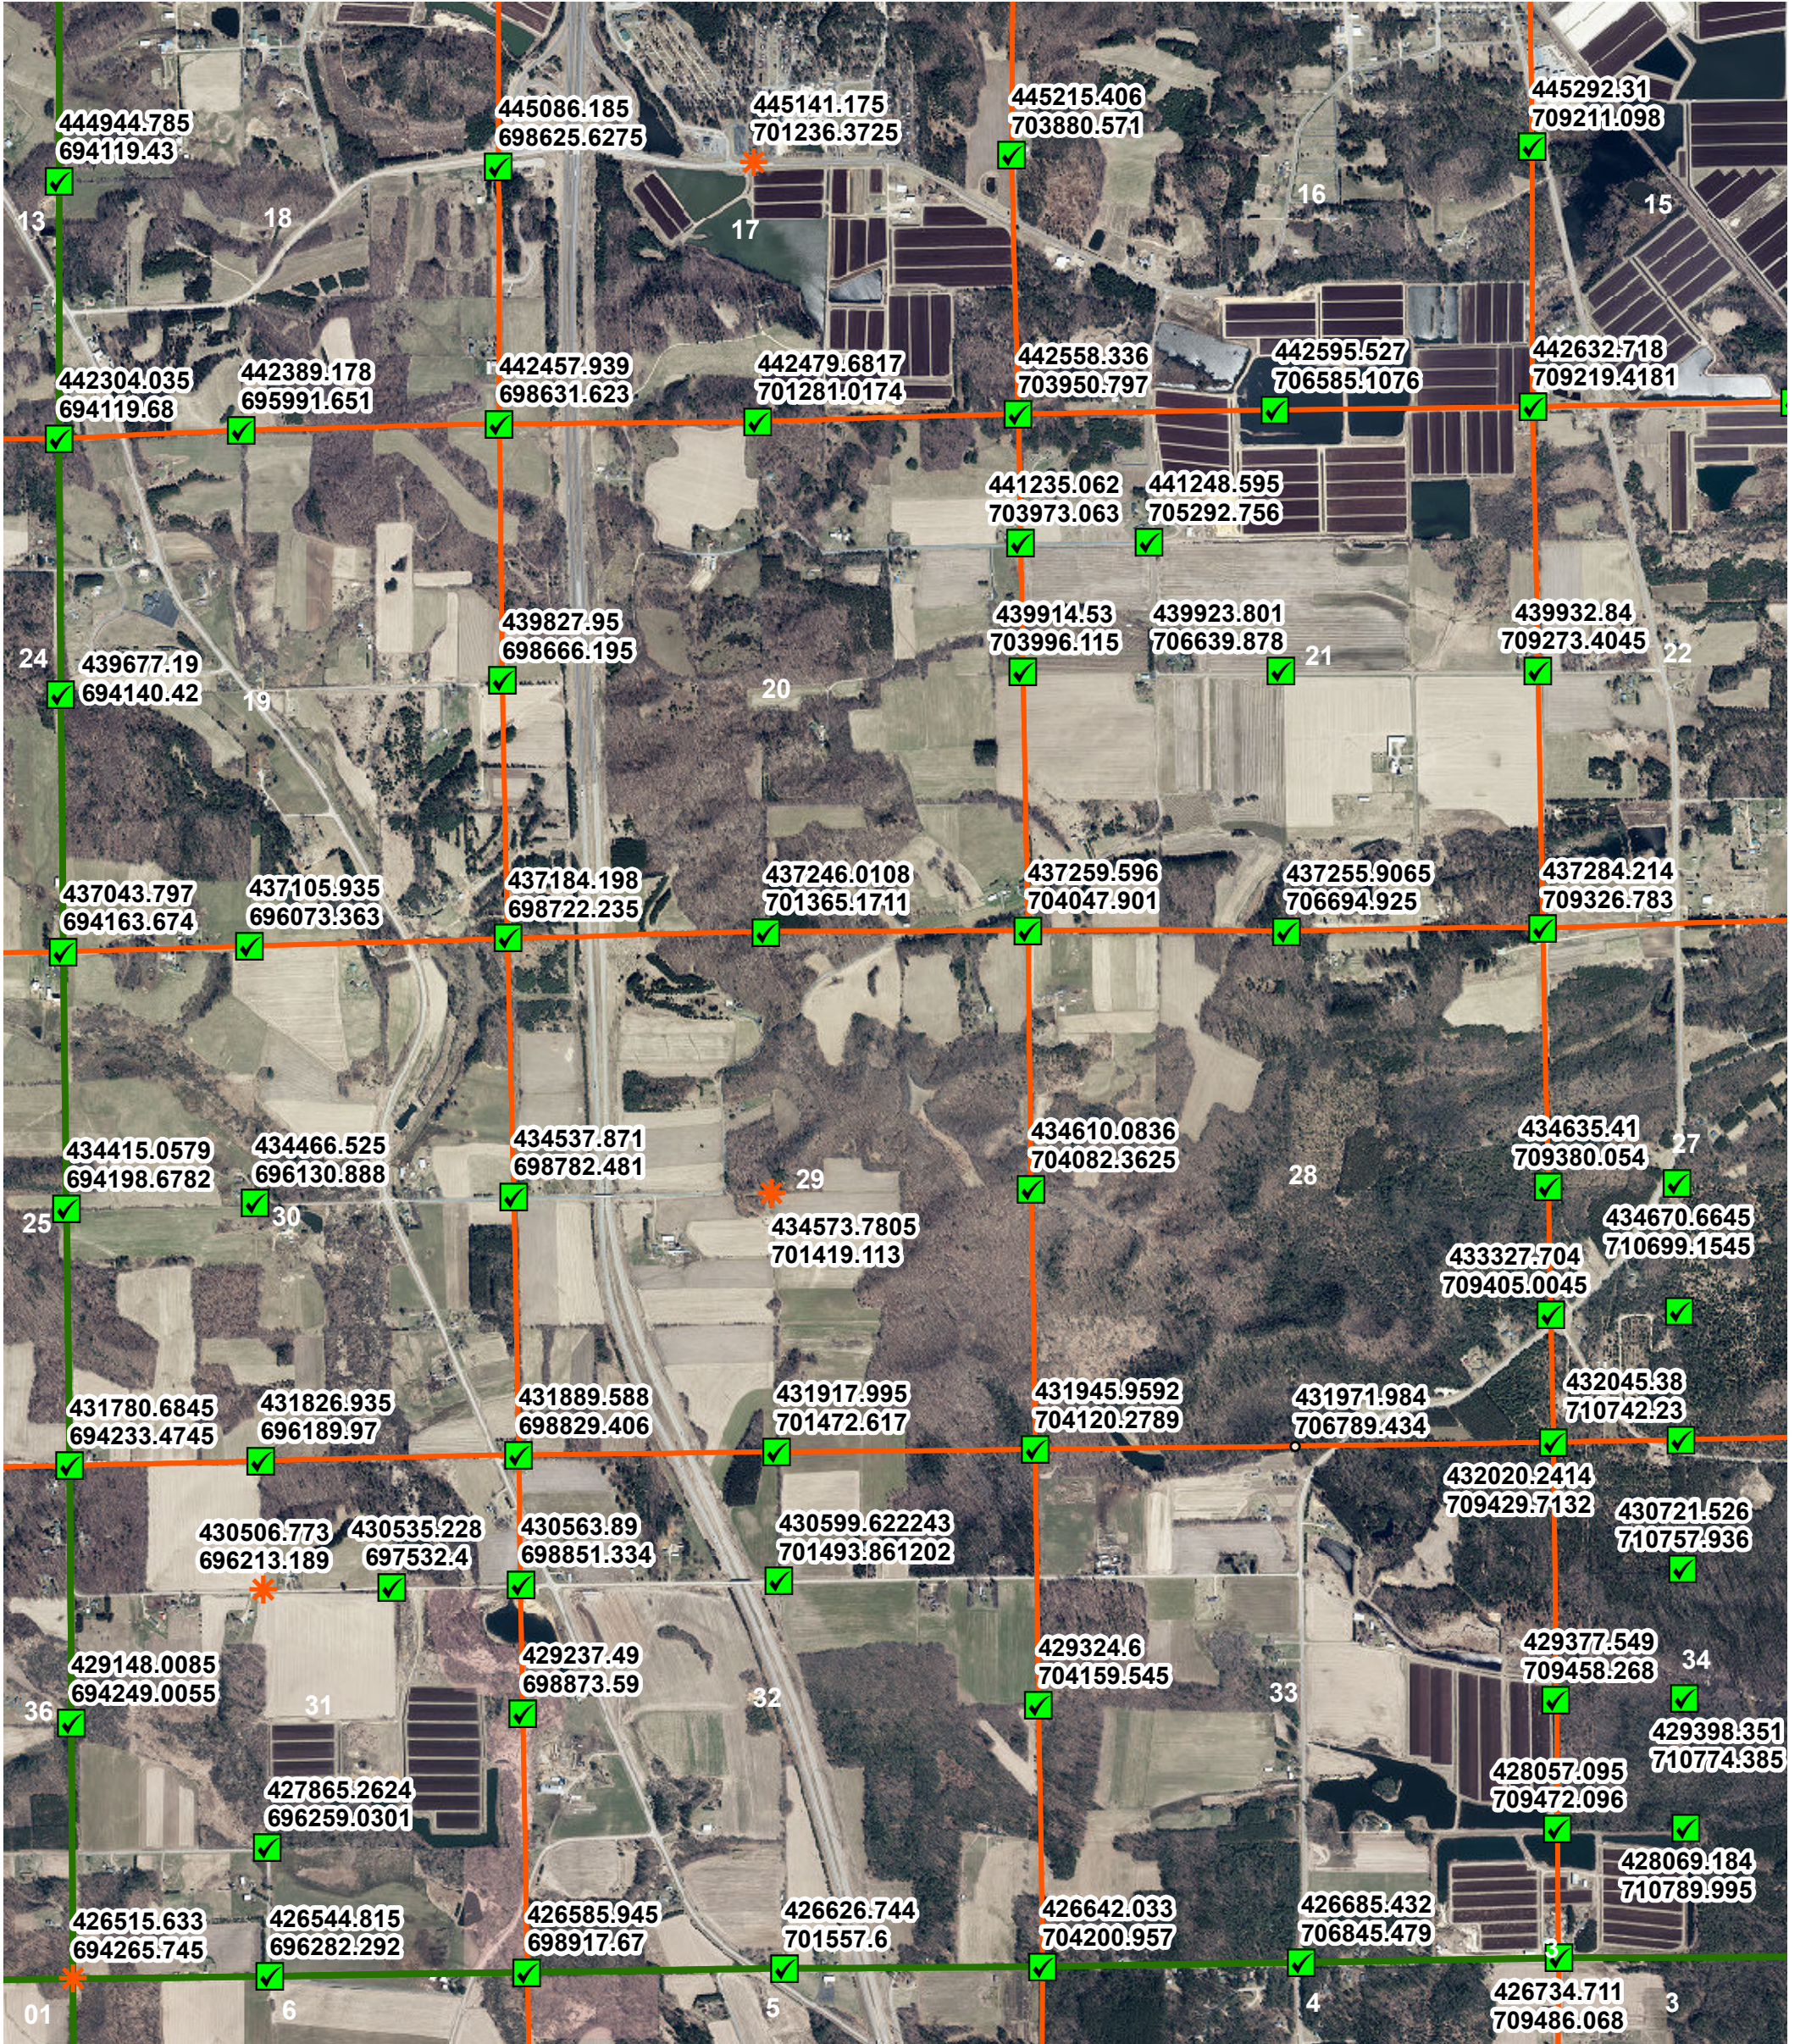

Lincoln PLS Coordinate Coordinates - SW

Legend

PLSS Coordinates

Coordinate Method

- * Derived
- ✔ GPS
- Survey