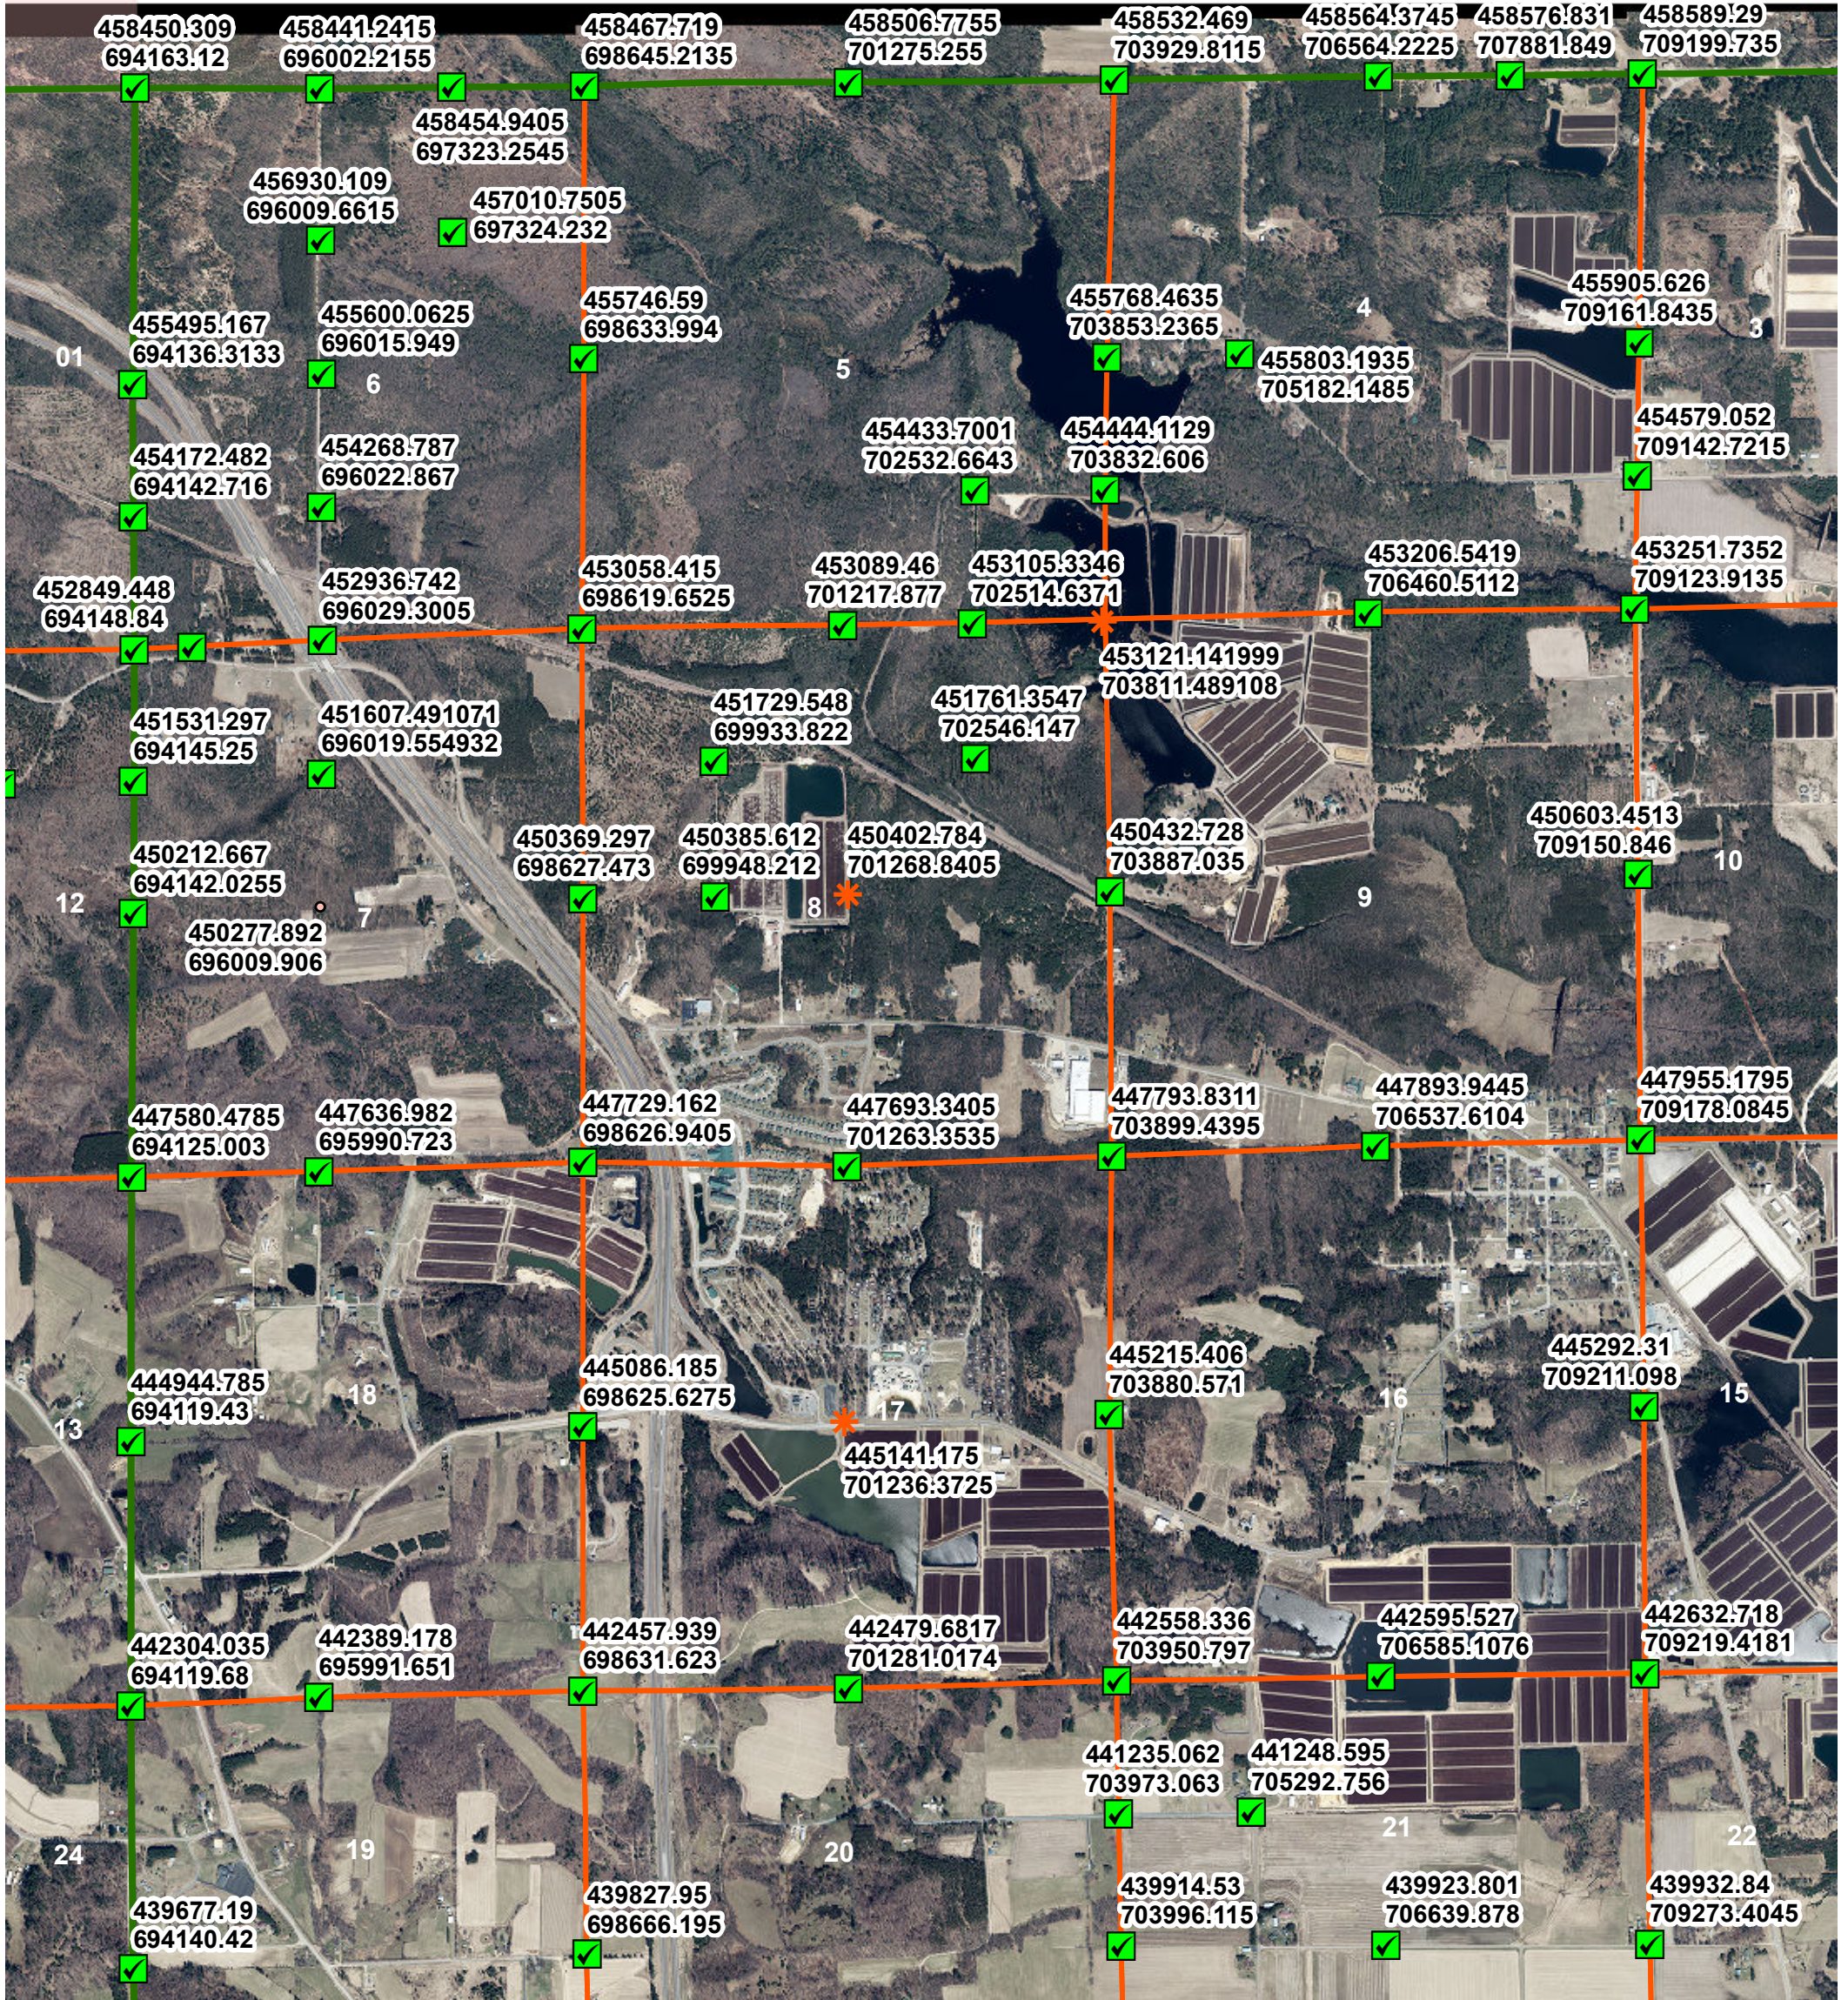

Lincoln PLSS Corner Coordinates - NW

Legend

PLSS Coordinates

Coordinate Method

- * Derived
- ✔ GPS
- GPS and total station