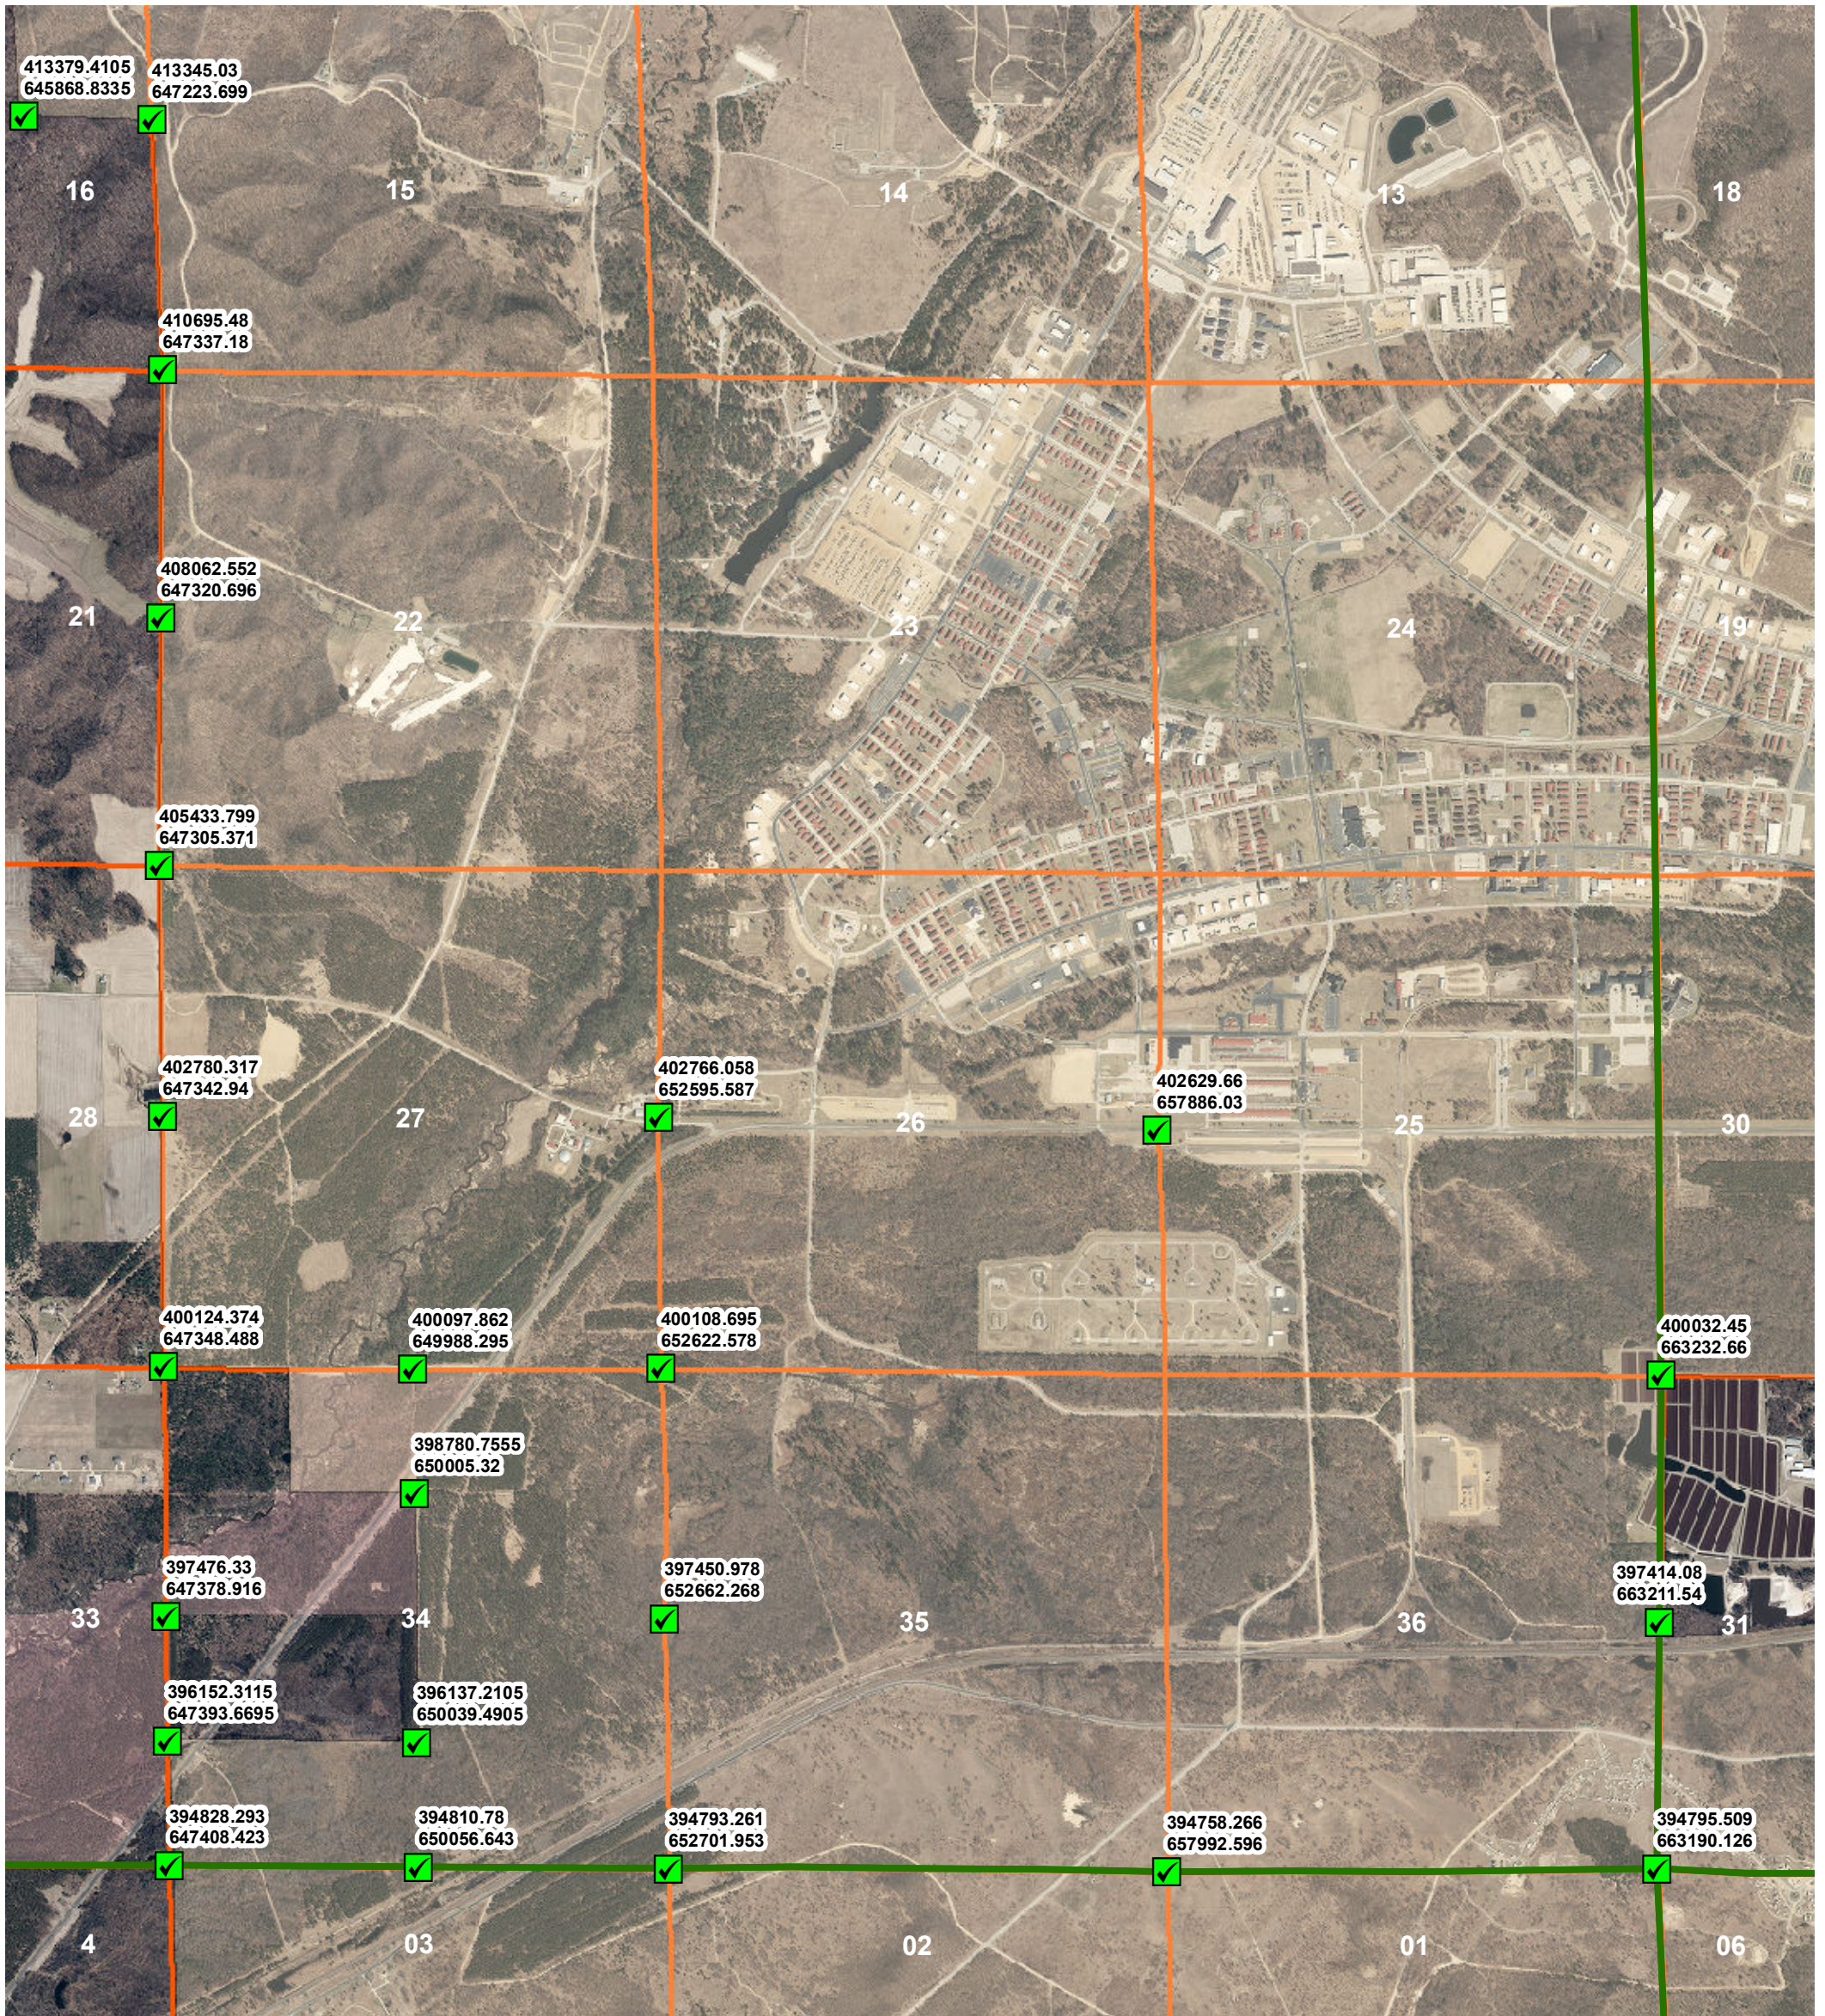

# Lafayette PLSS Corner Coordinates - SE

## Legend

### PLSS Coordinates

### Coordinate Method

- ✔ GPS
- Fort McCoy Military Reservation

Date: 12/27/2020