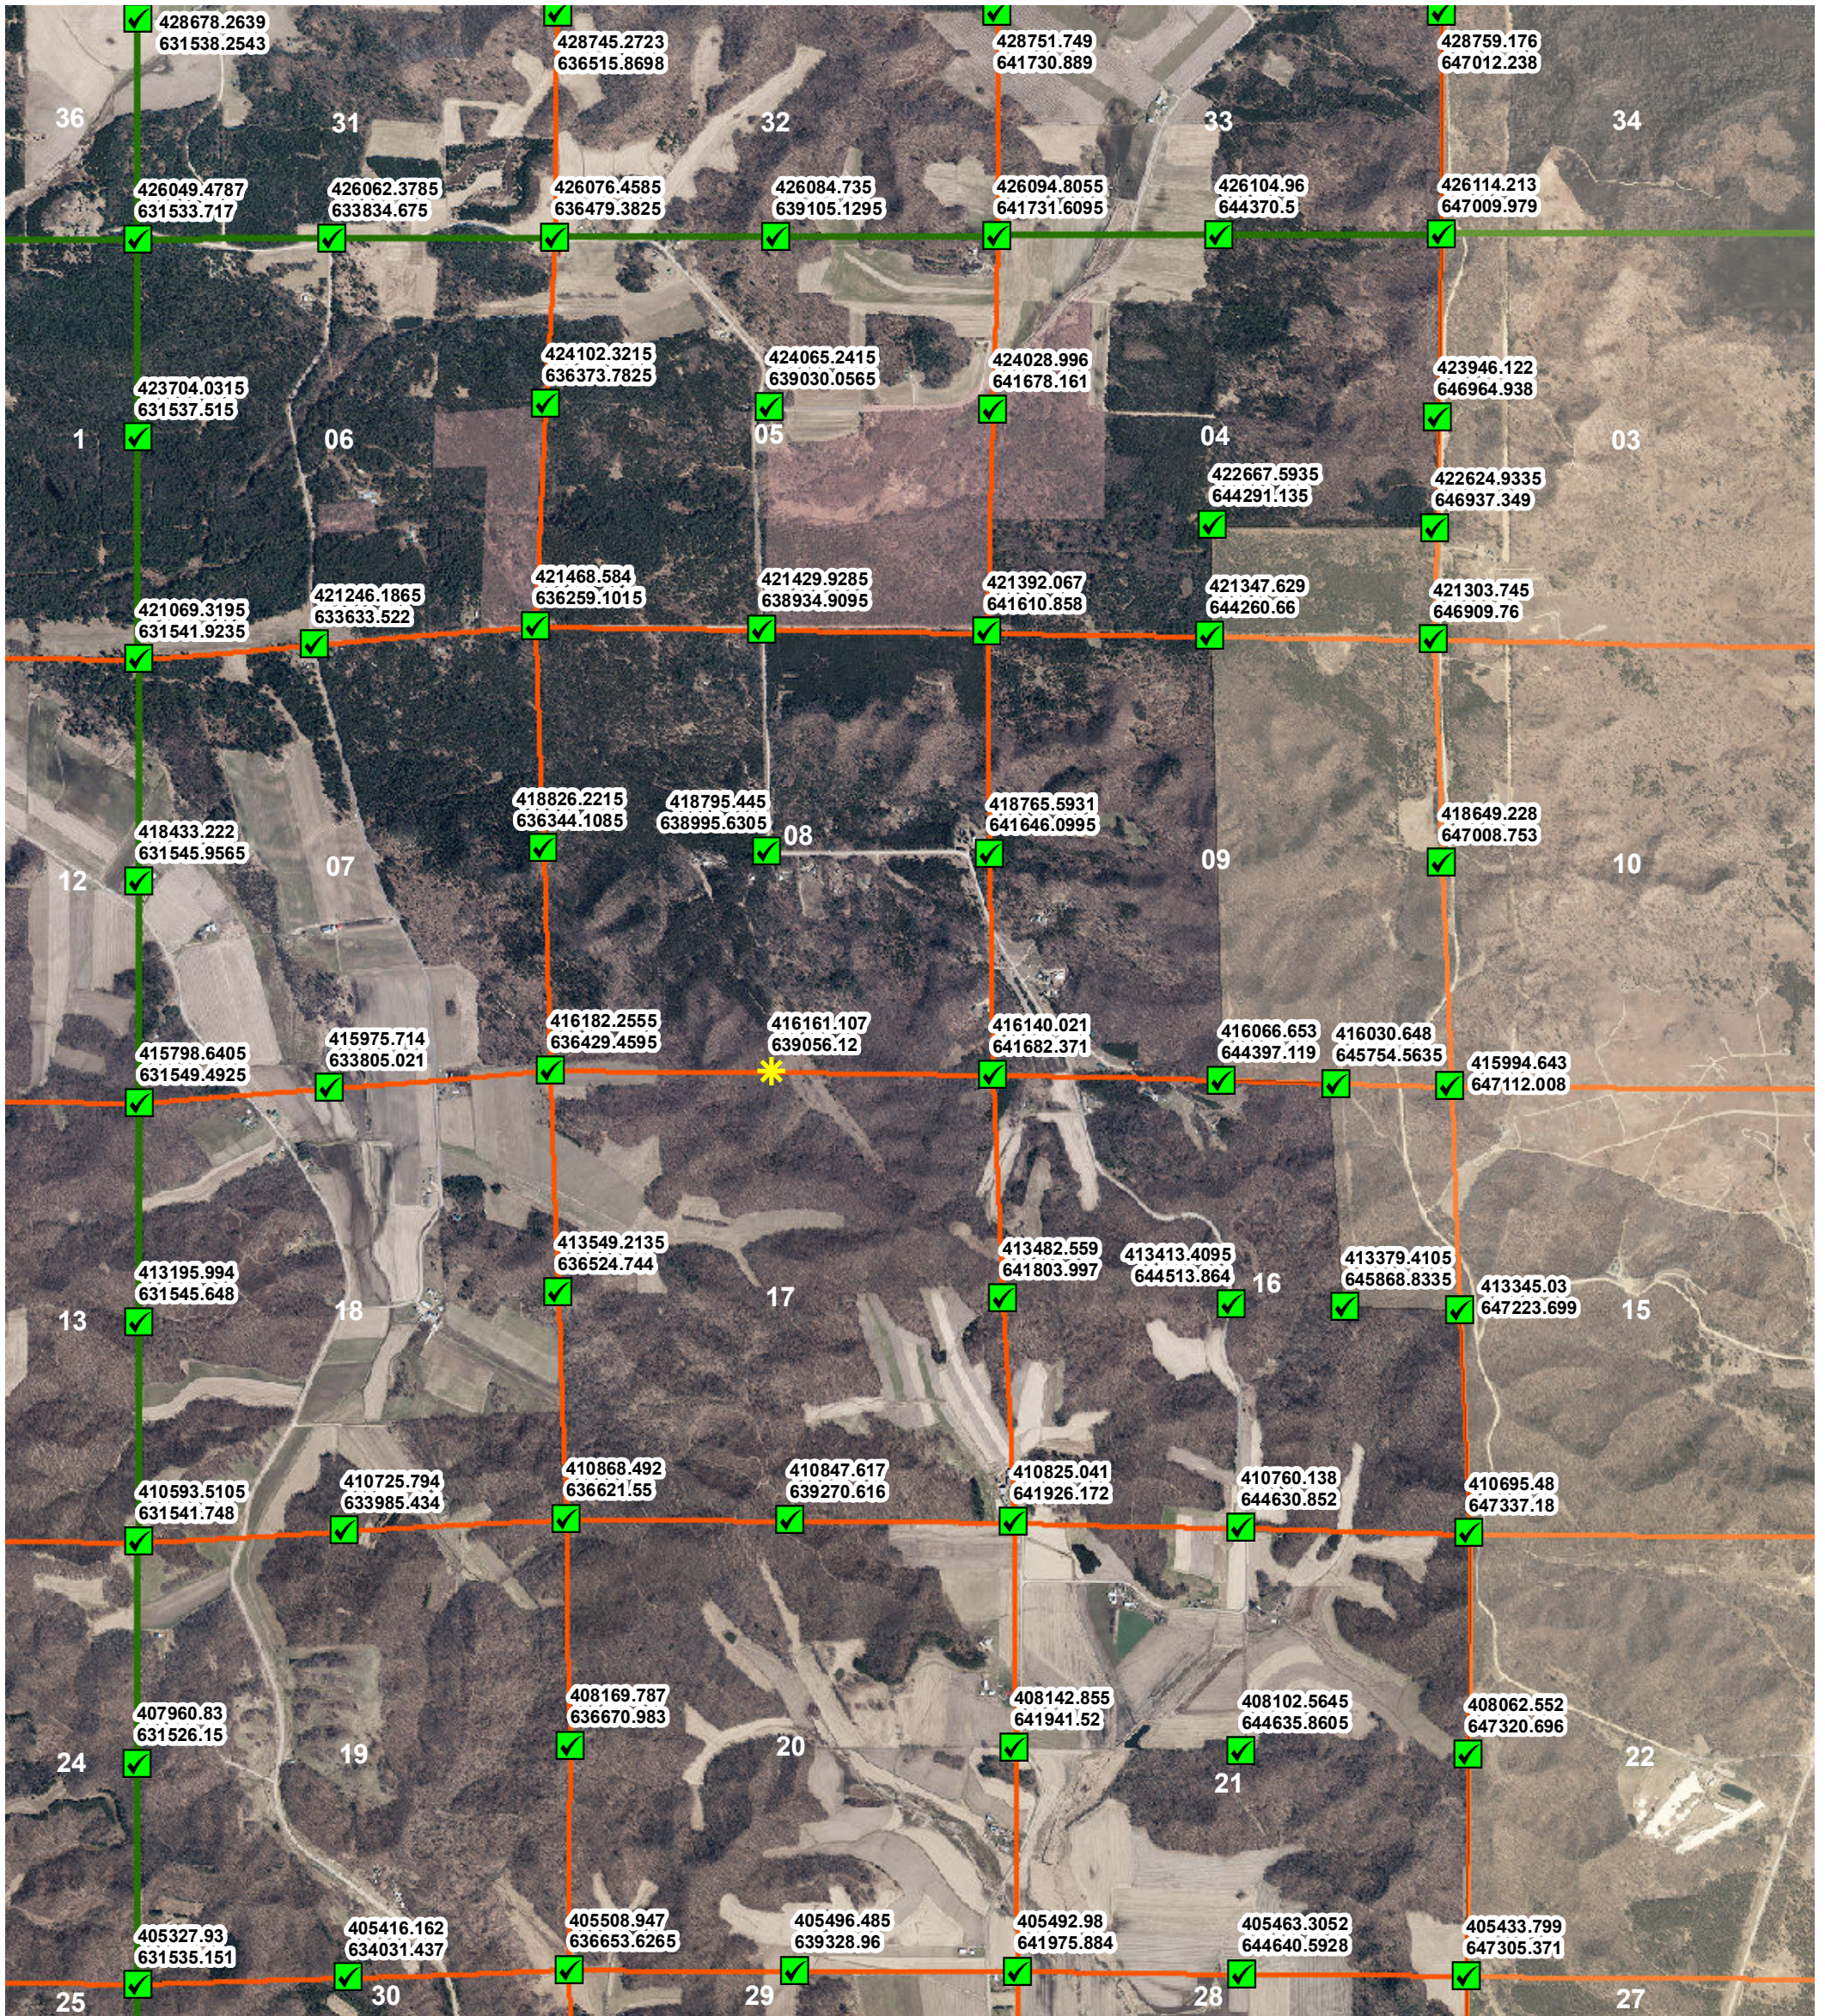

# Lafayette PLSS Corner Coordinates - NW

## Legend

### PLSS Coordinates

#### Coordinate Method

✱ Derived

✔ GPS

Fort McCoy Military Reservation

Date: 12/27/2020