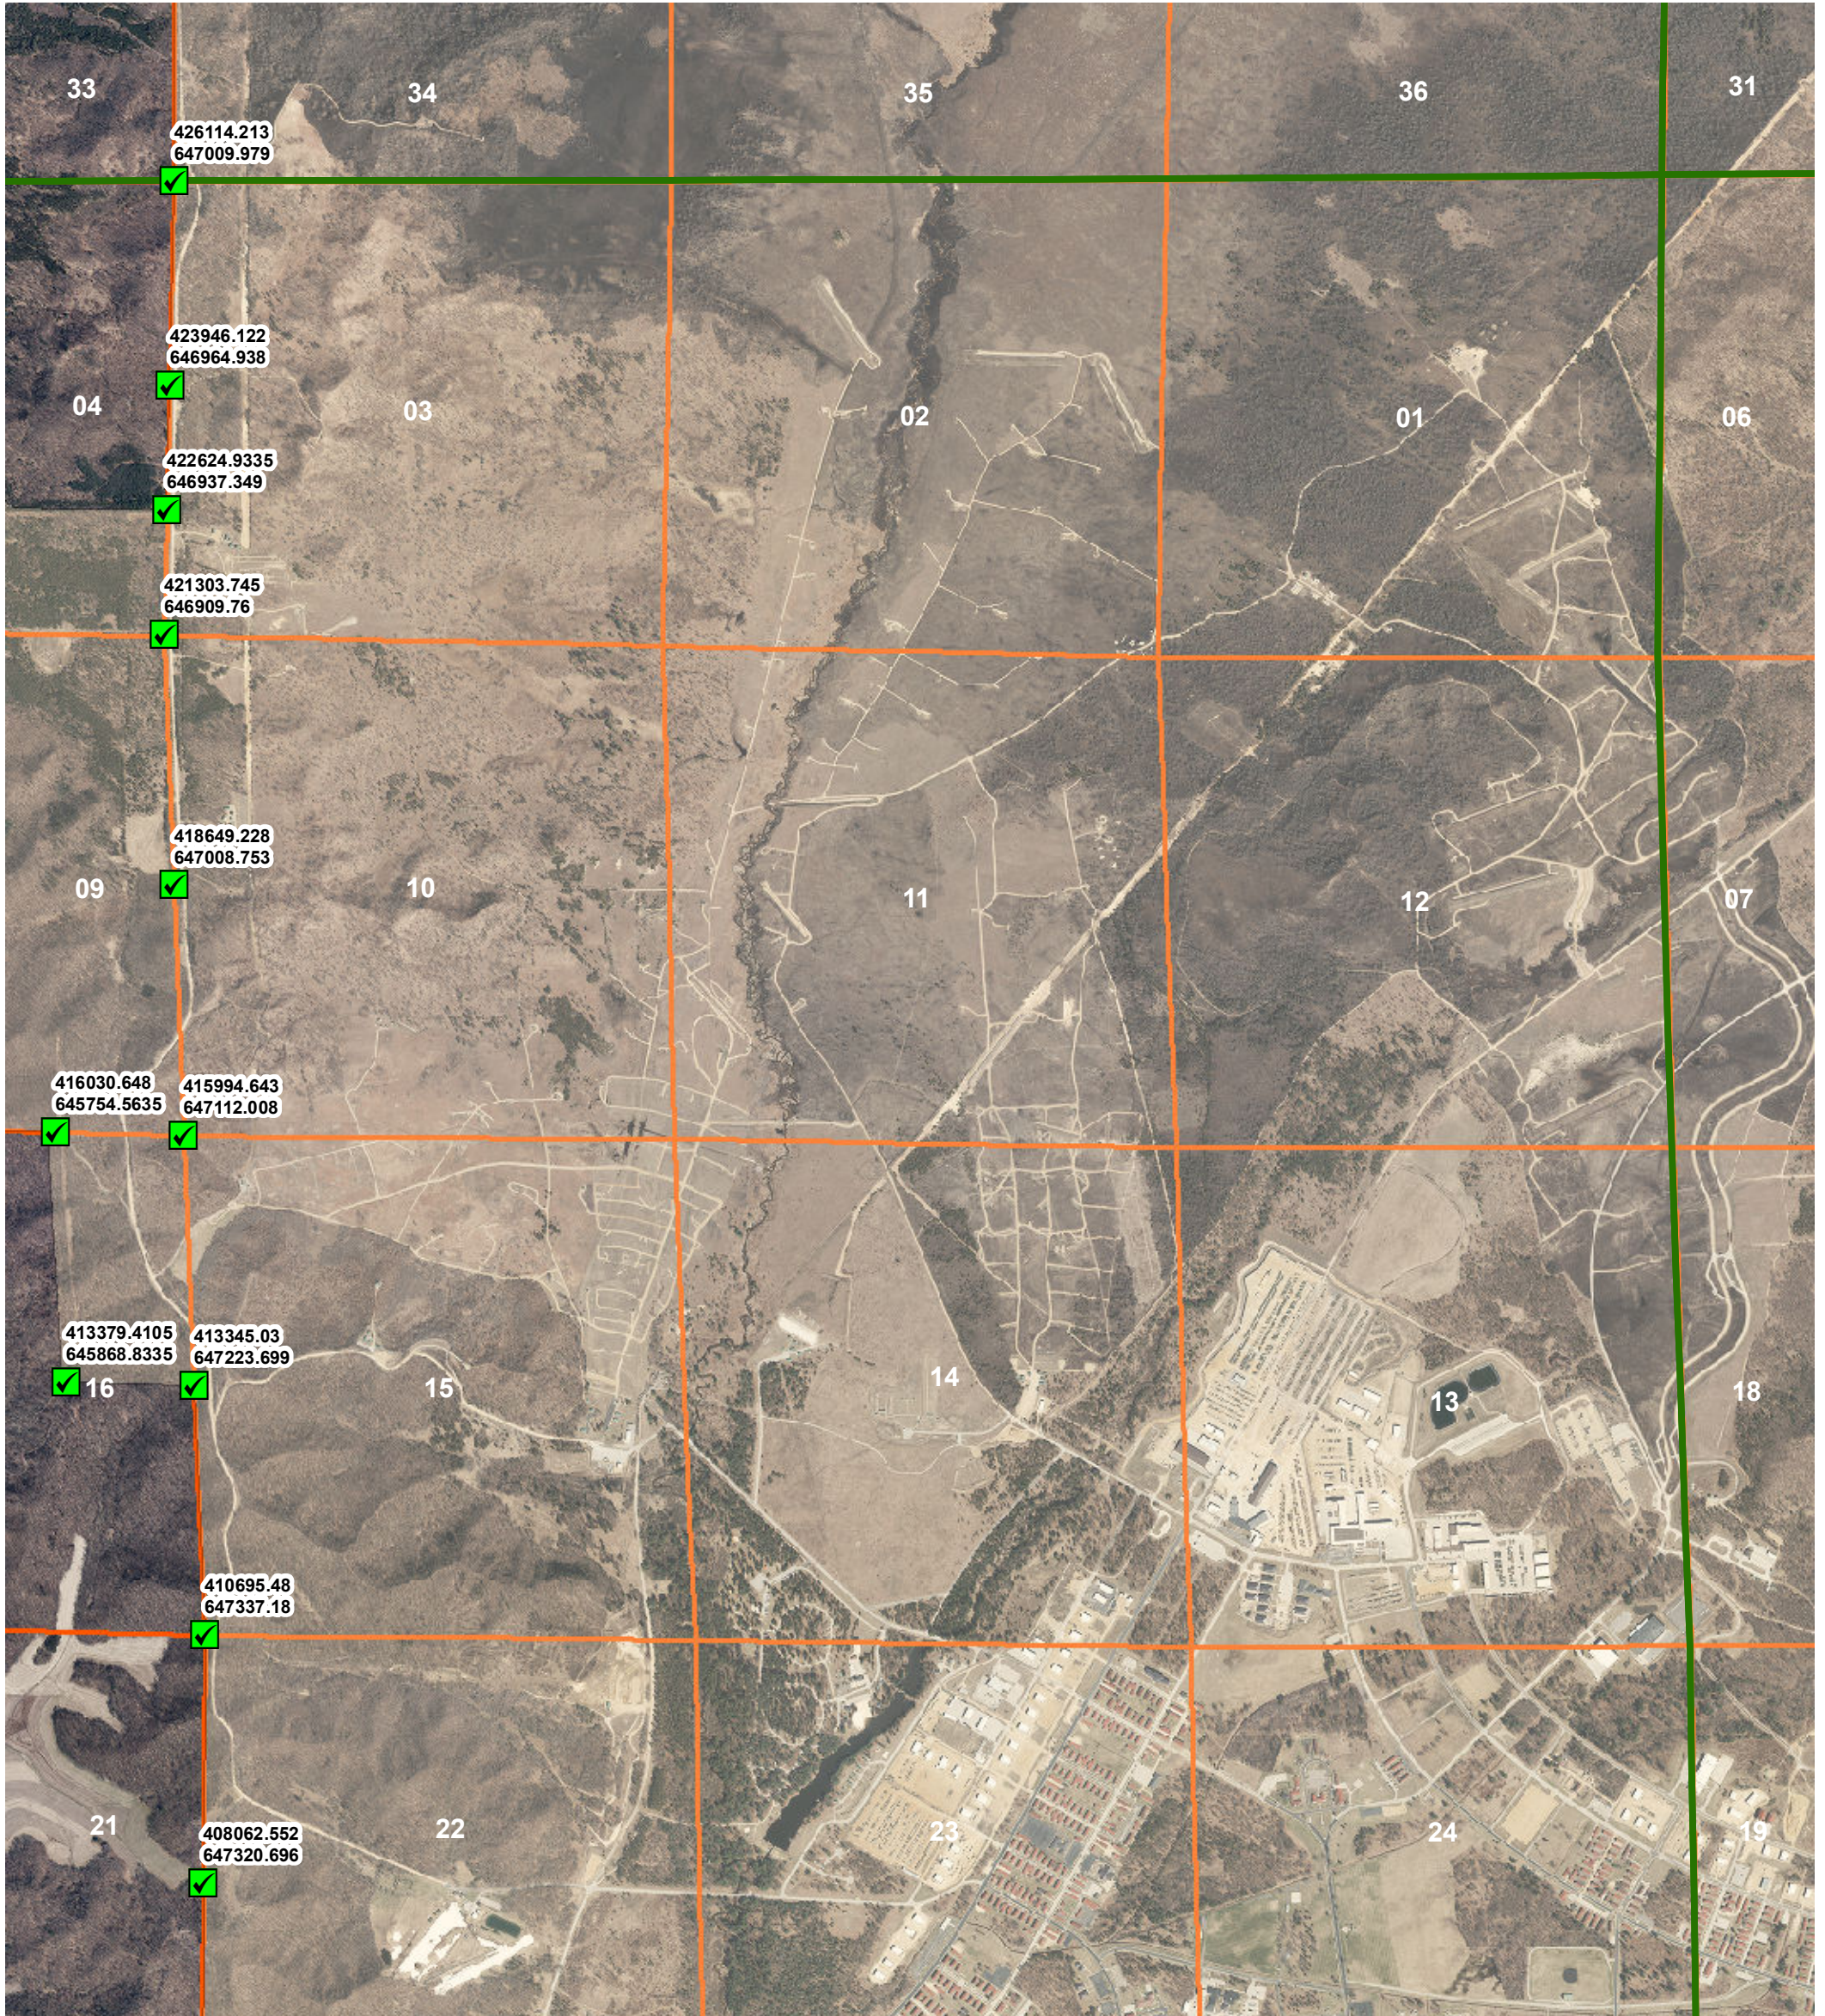

Lafayette PLSS Corner Coordinates - NE

Legend

PLSS Coordinates

Coordinate Method

-  GPS
-  Fort McCoy Military Reservation

Date: 12/27/2020