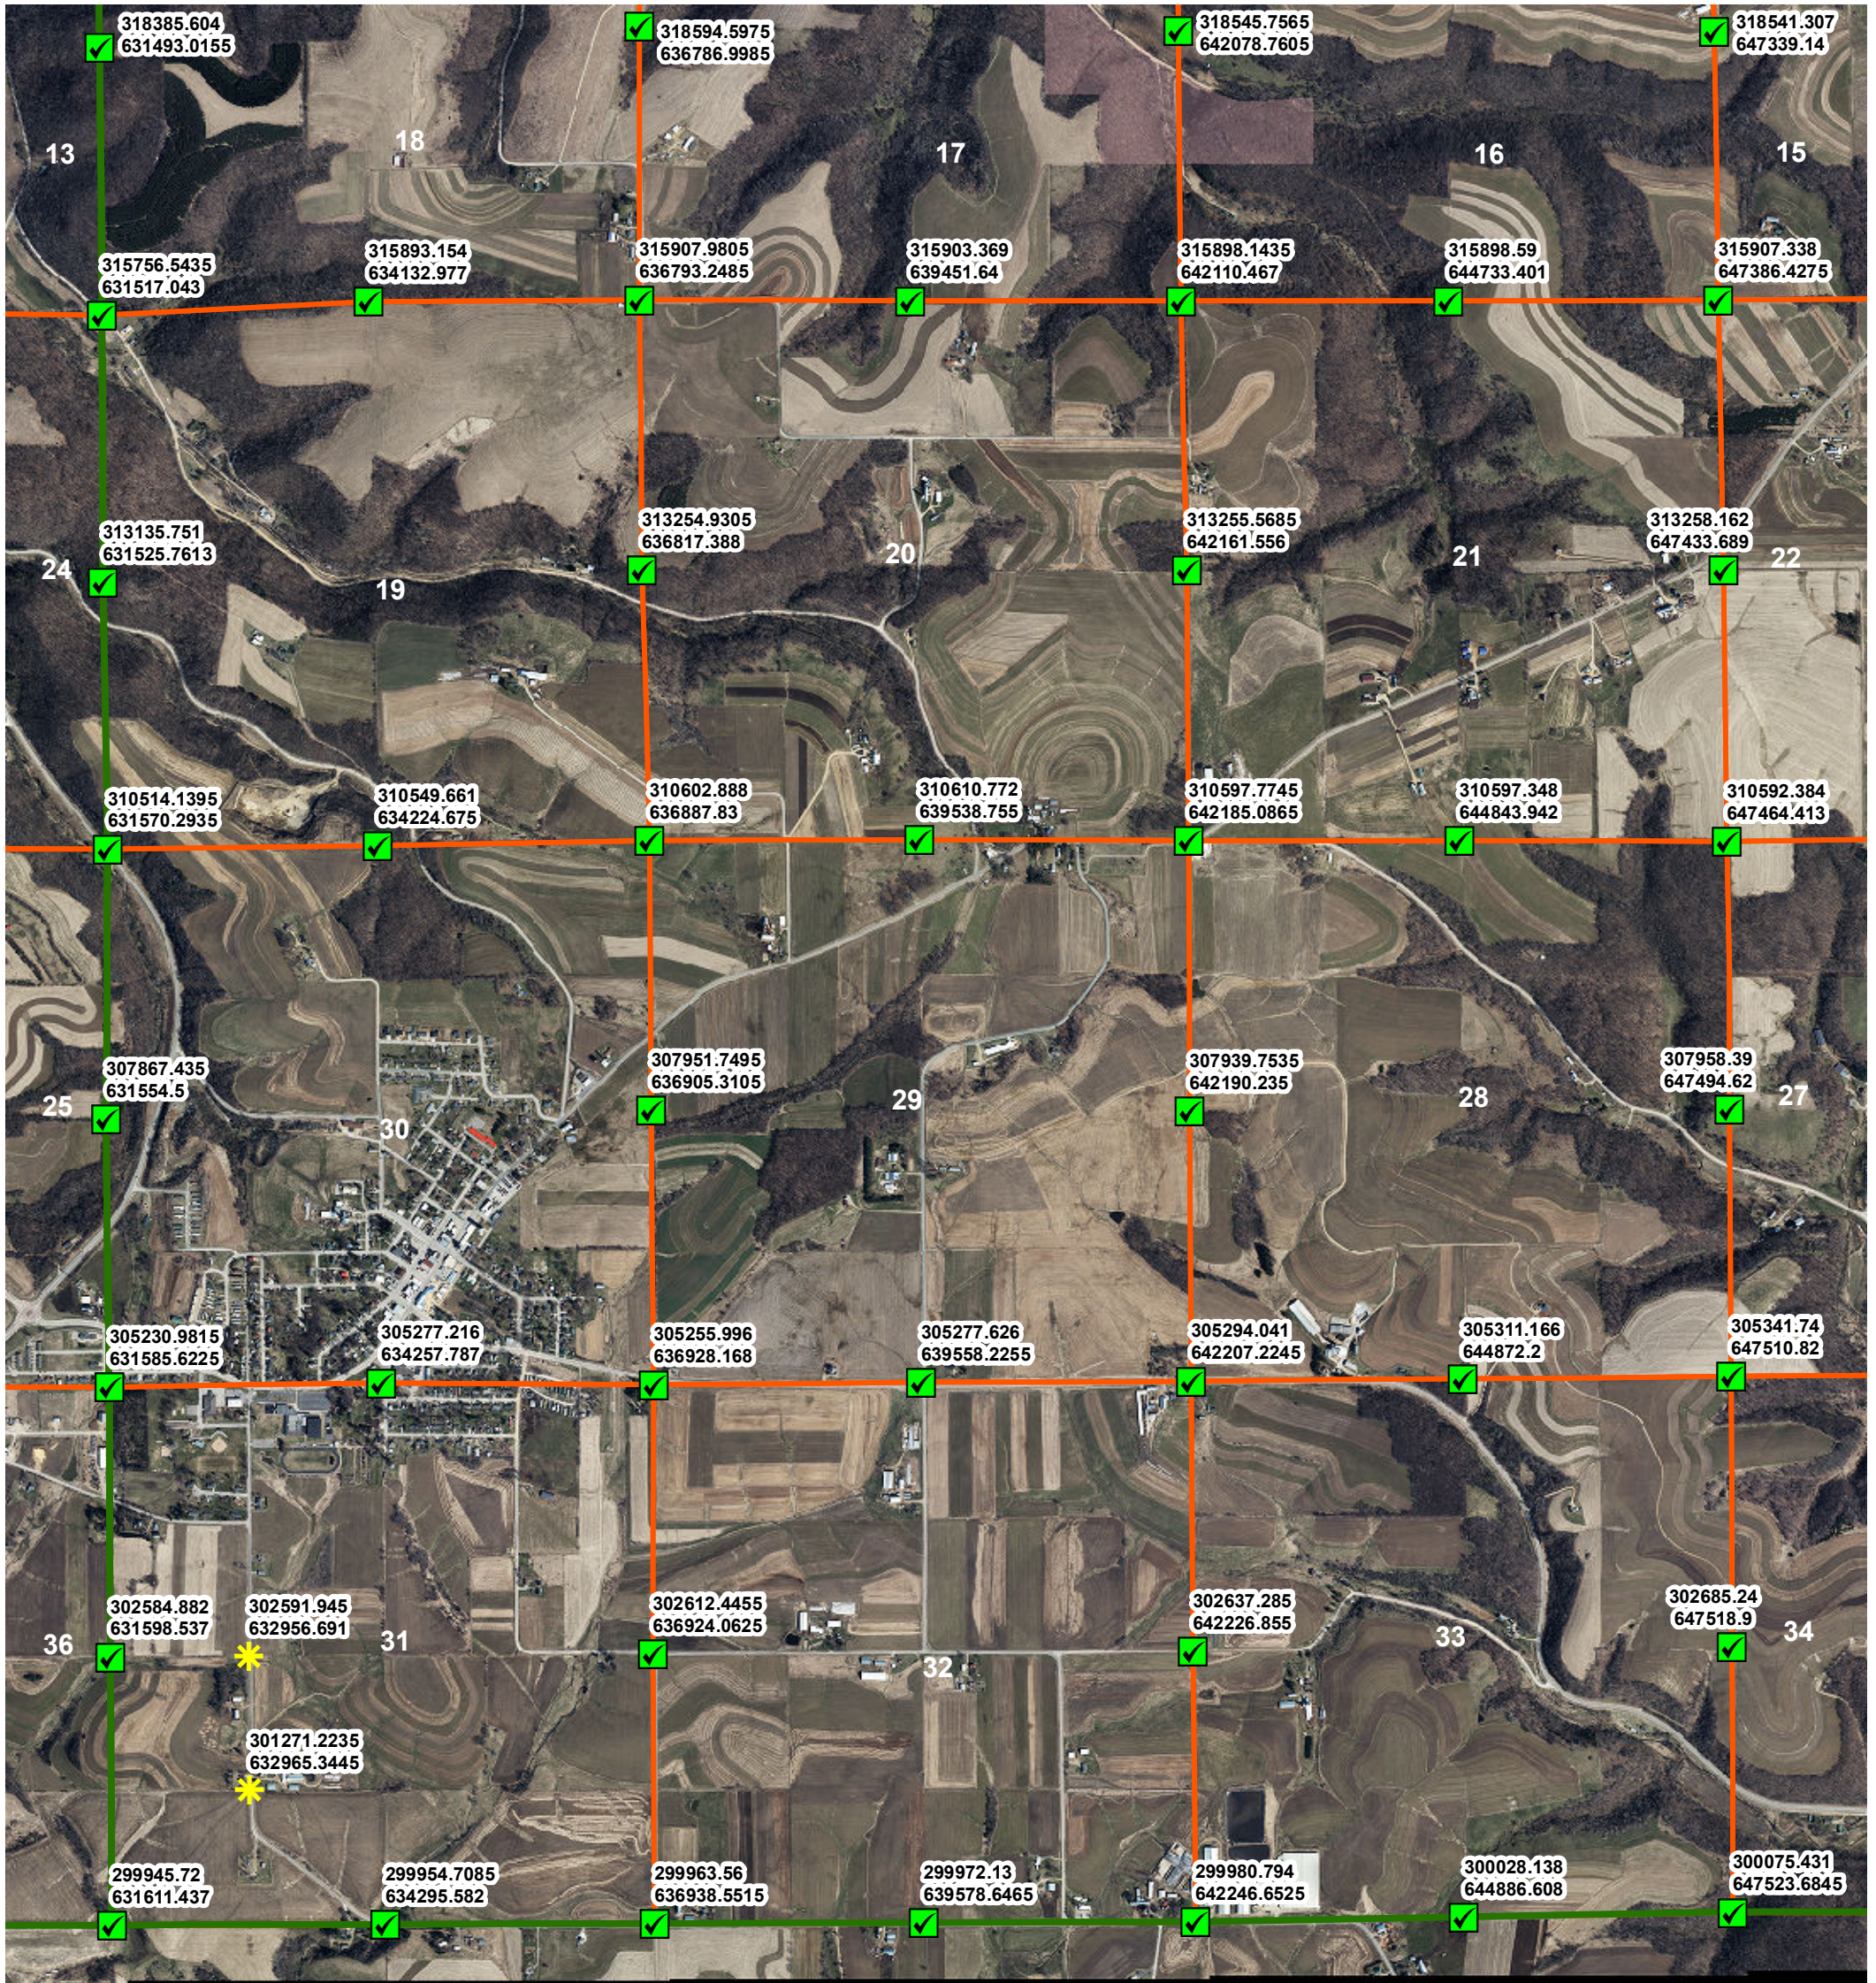

Jefferson PLSS Corner Coordinates - SW

Legend

PLSS Coordinates

Coordinate Method

★ Derived

✔ GPS

Date: 12/27/2020