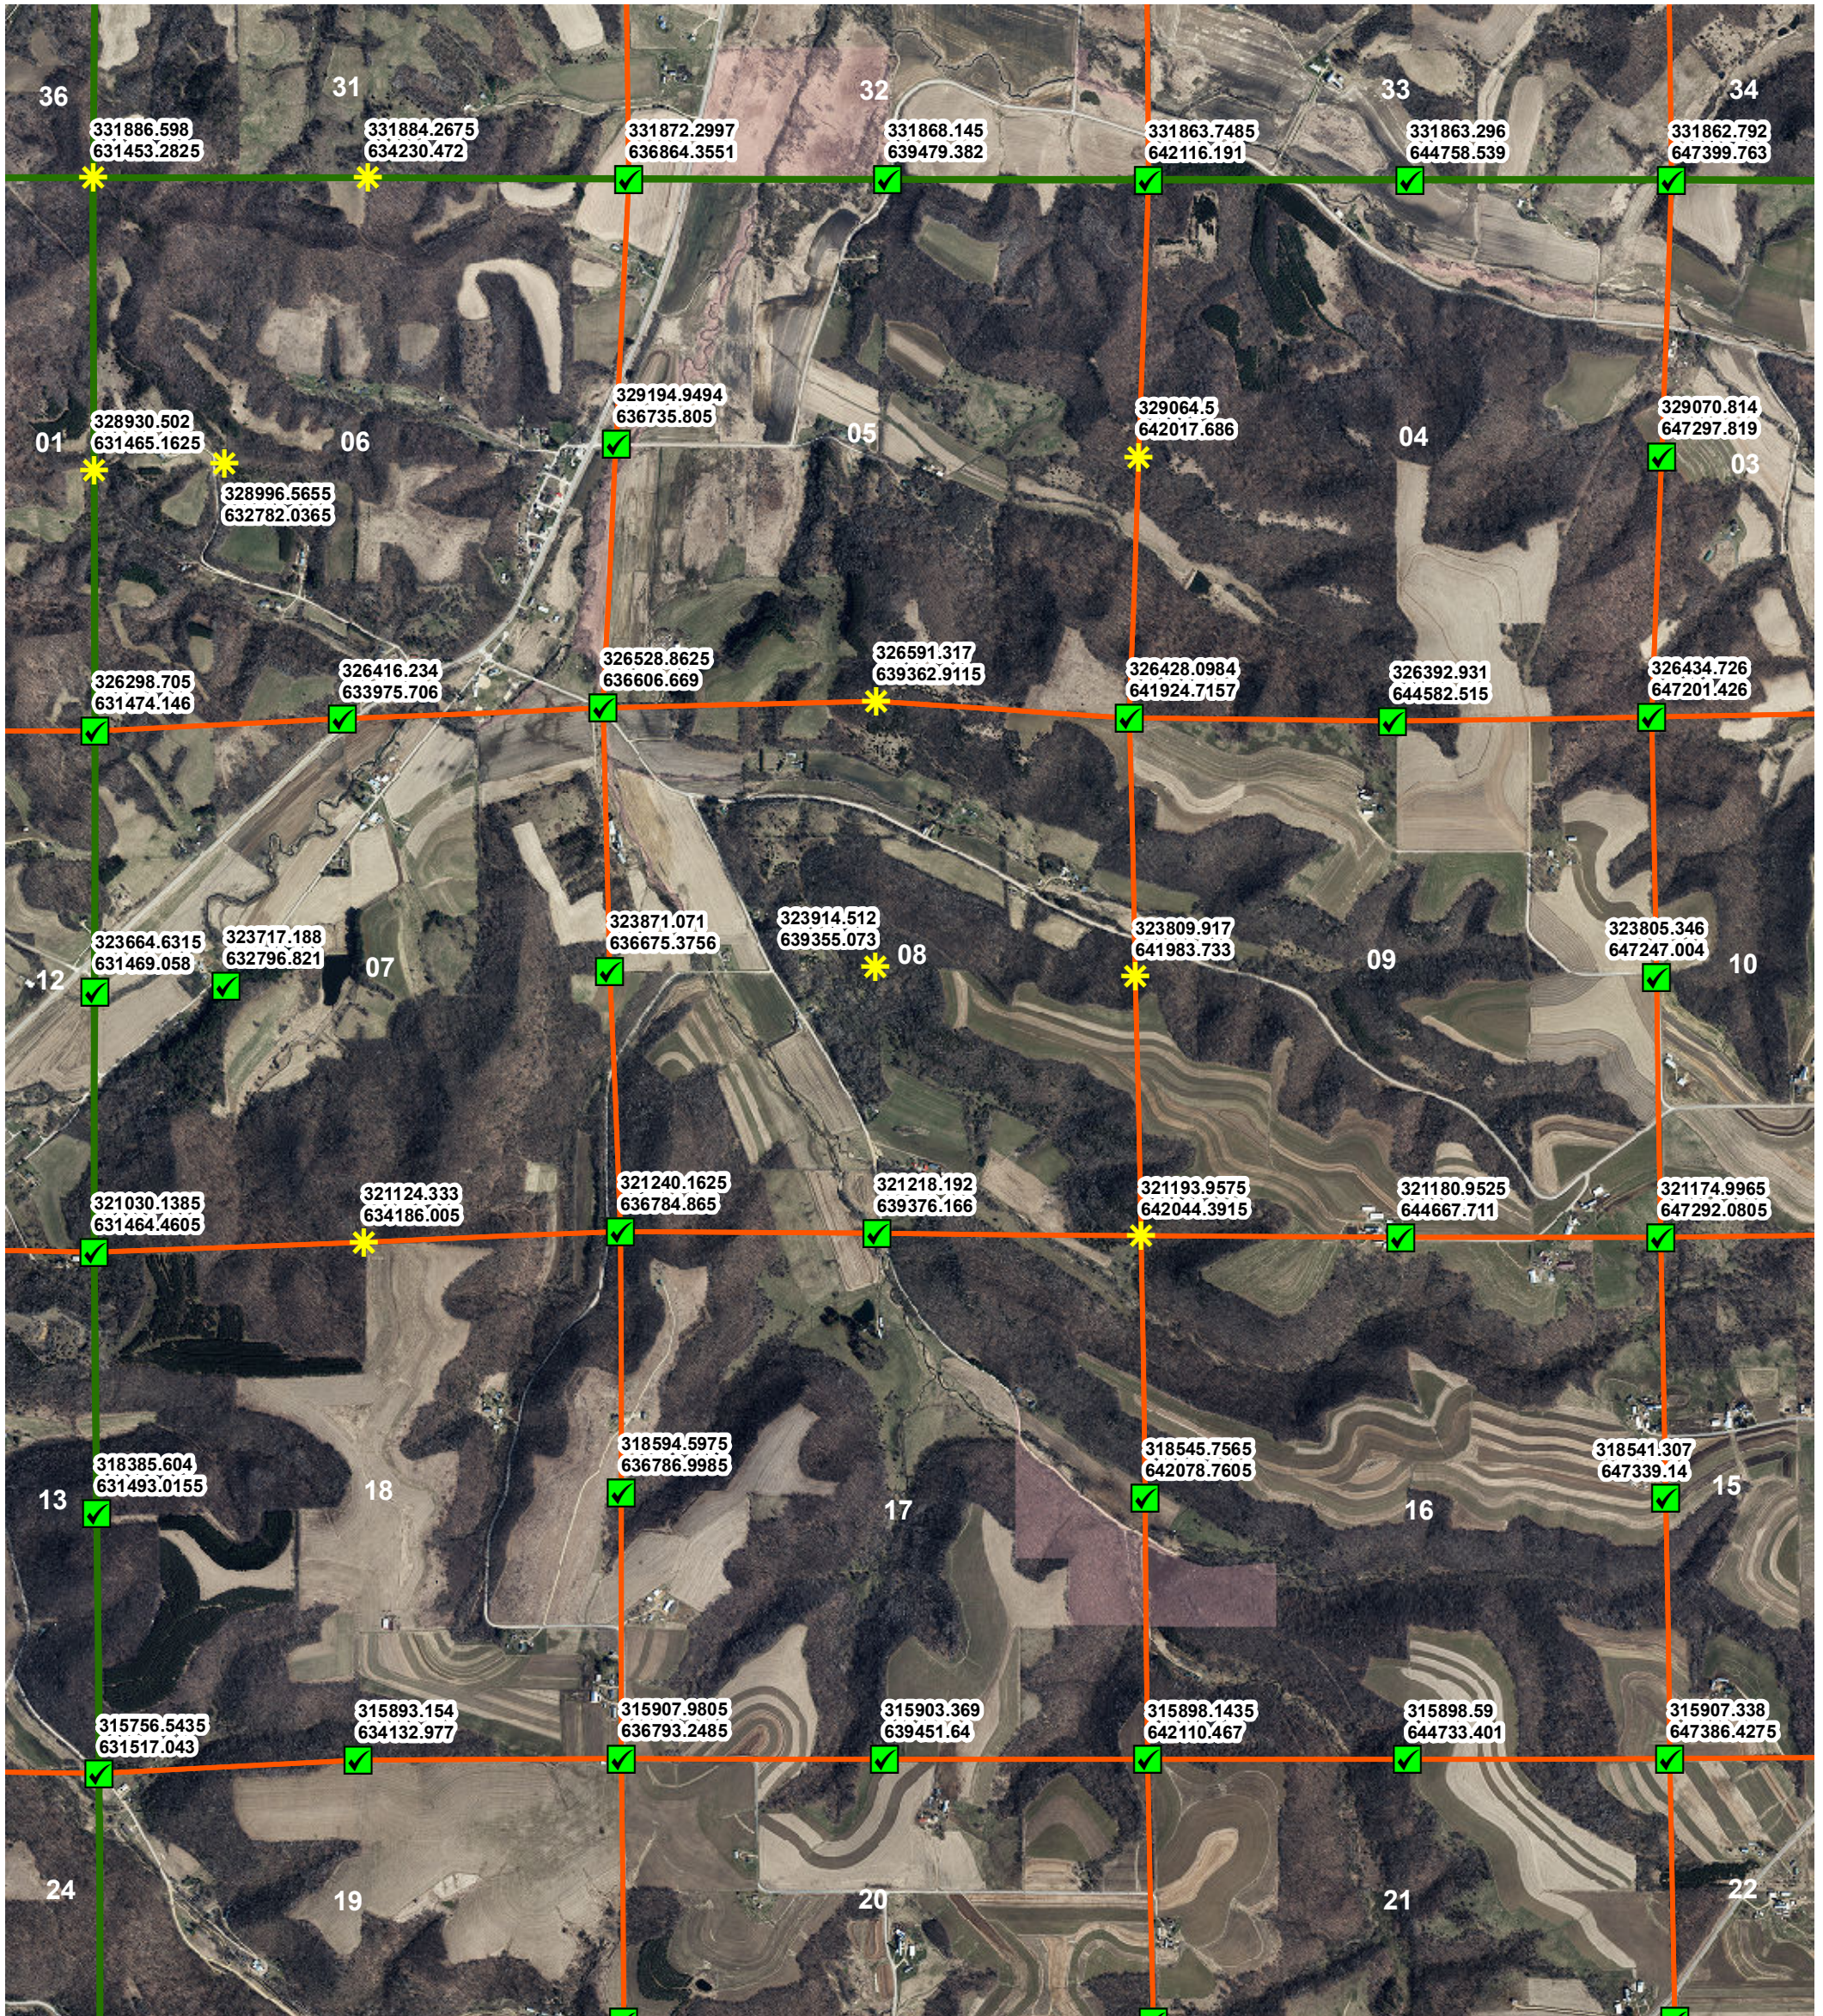

Jefferson PLSS Corner Coordinates - NW

Legend

PLSS Coordinates

Coordinate Method

- ✱ Derived
- ✔ GPS

Date: 12/27/2020