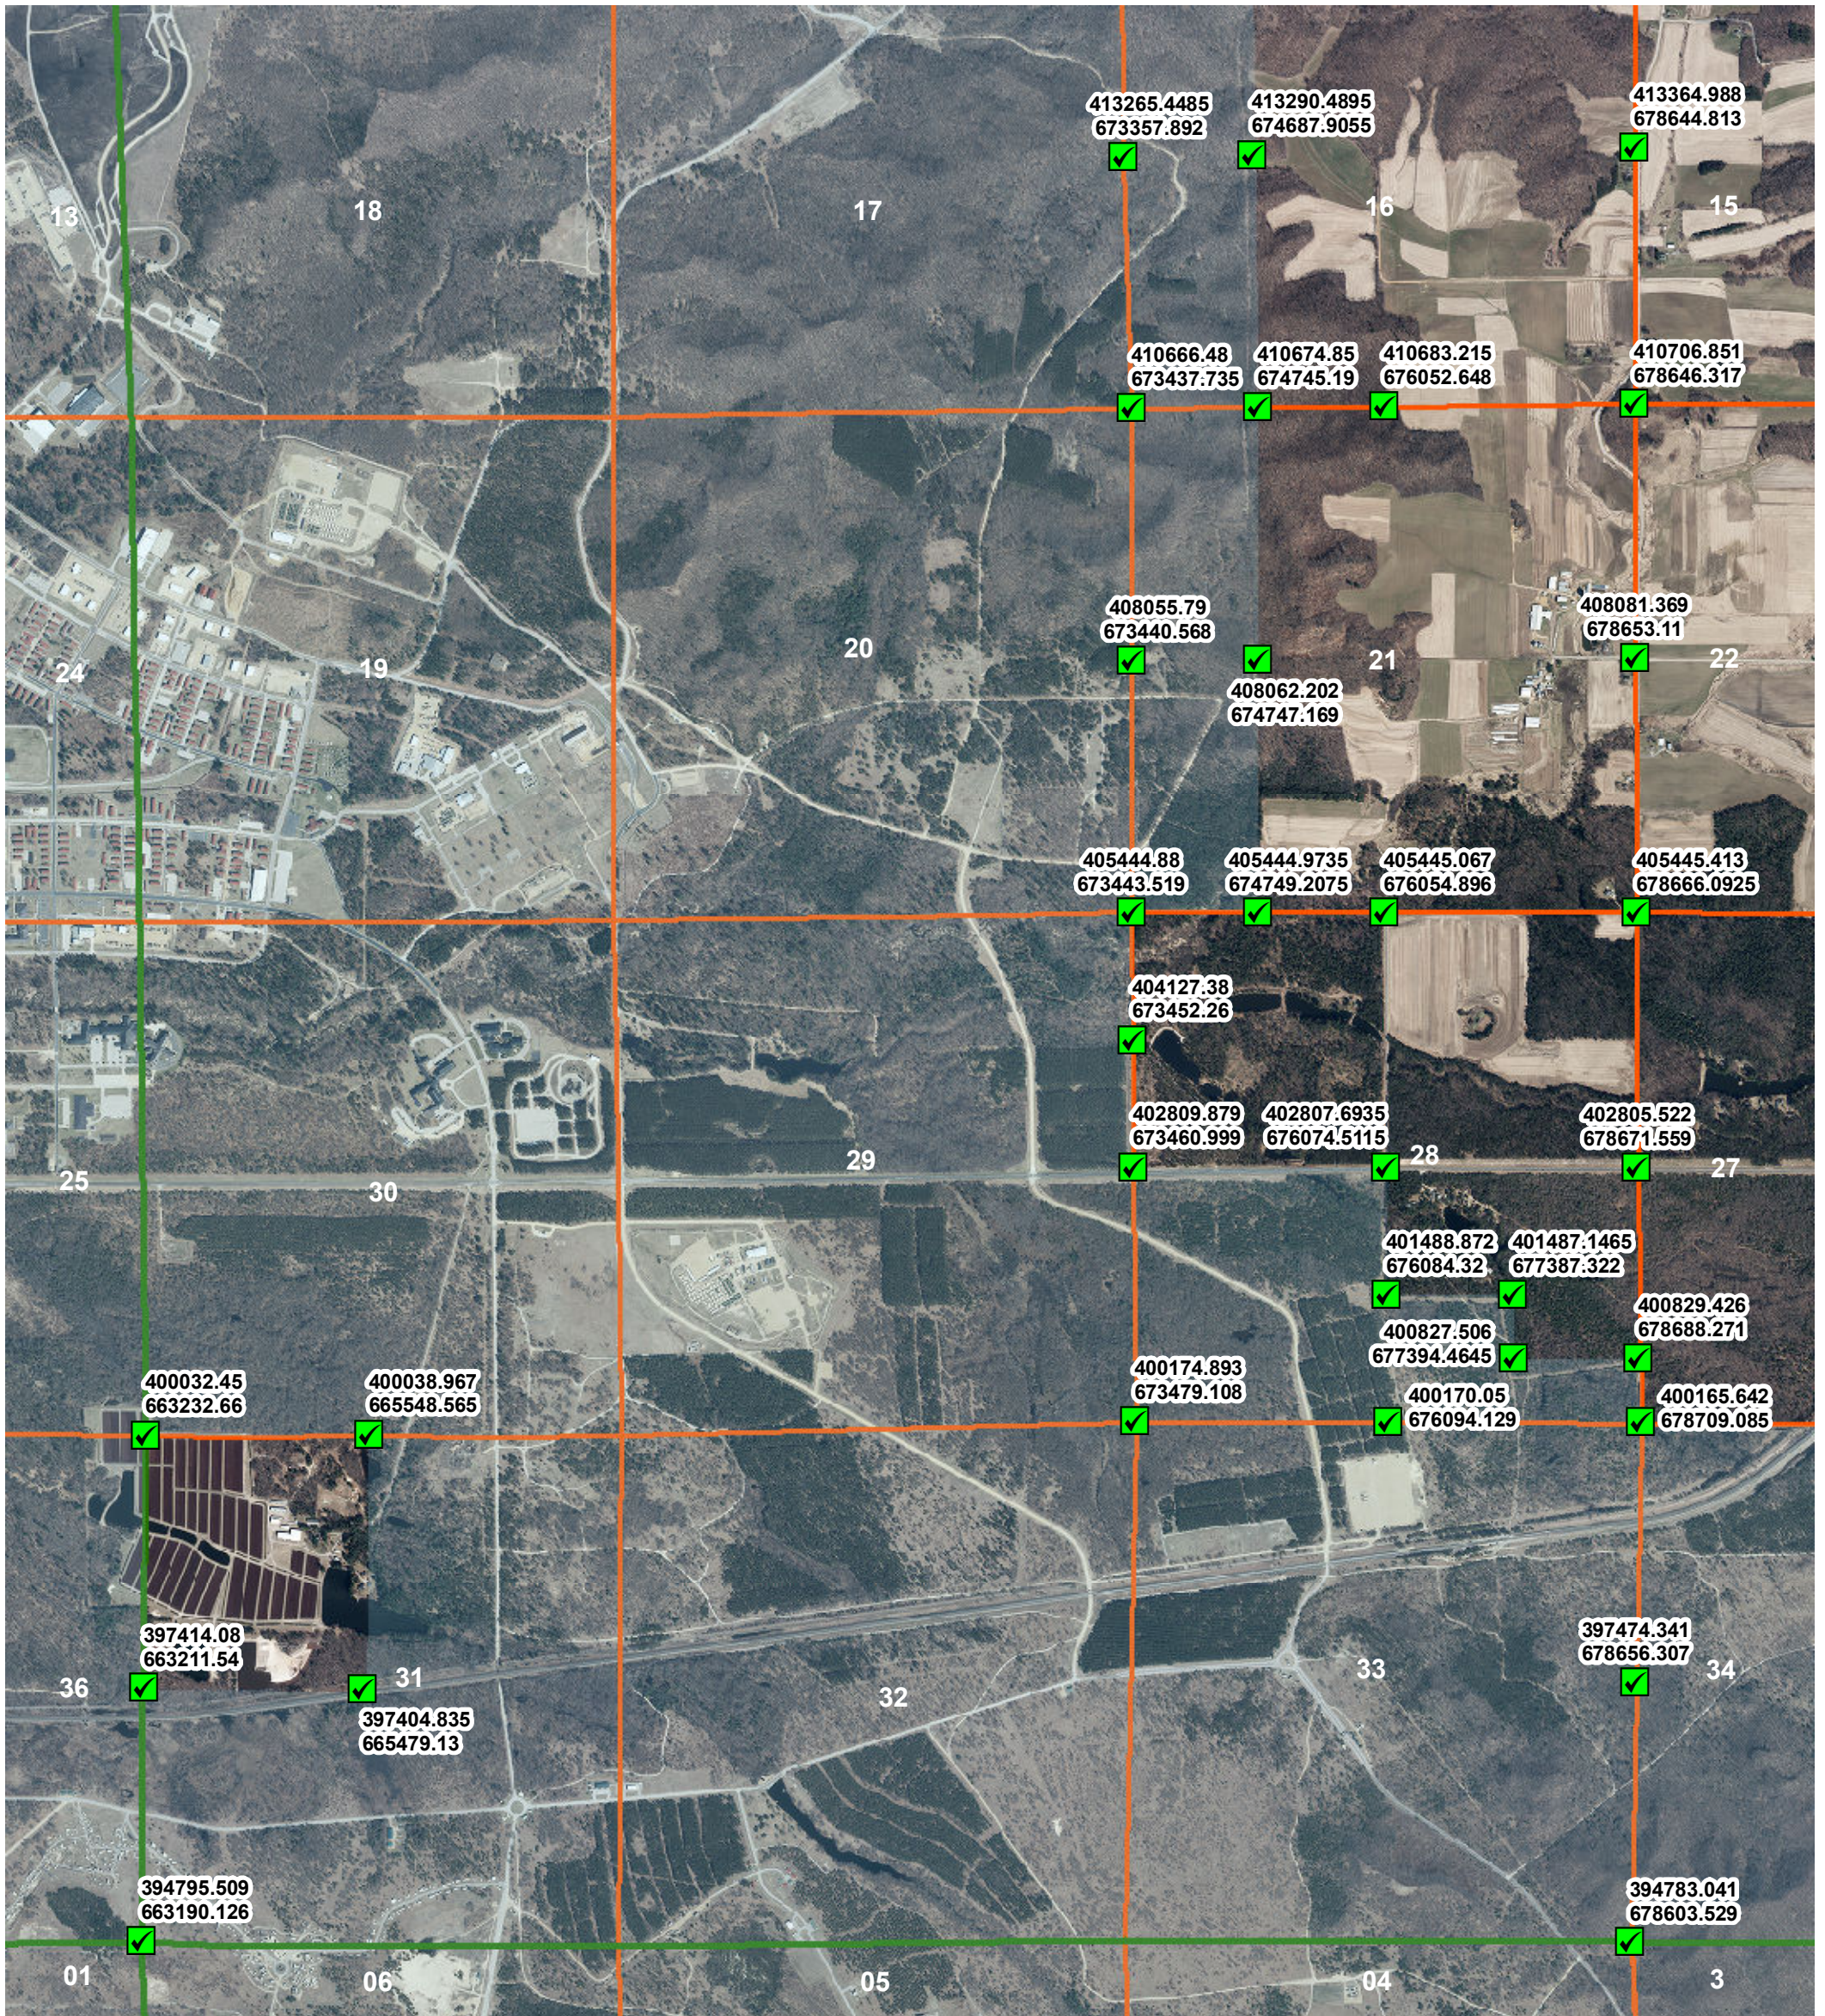

# Greenfield PLSS Corner Coordinates - SW

## Legend

**PLSS Coordinates**  
**Coordinate Method**

☑ GPS

Fort McCoy Military Reservation

Date: 12/21/2020