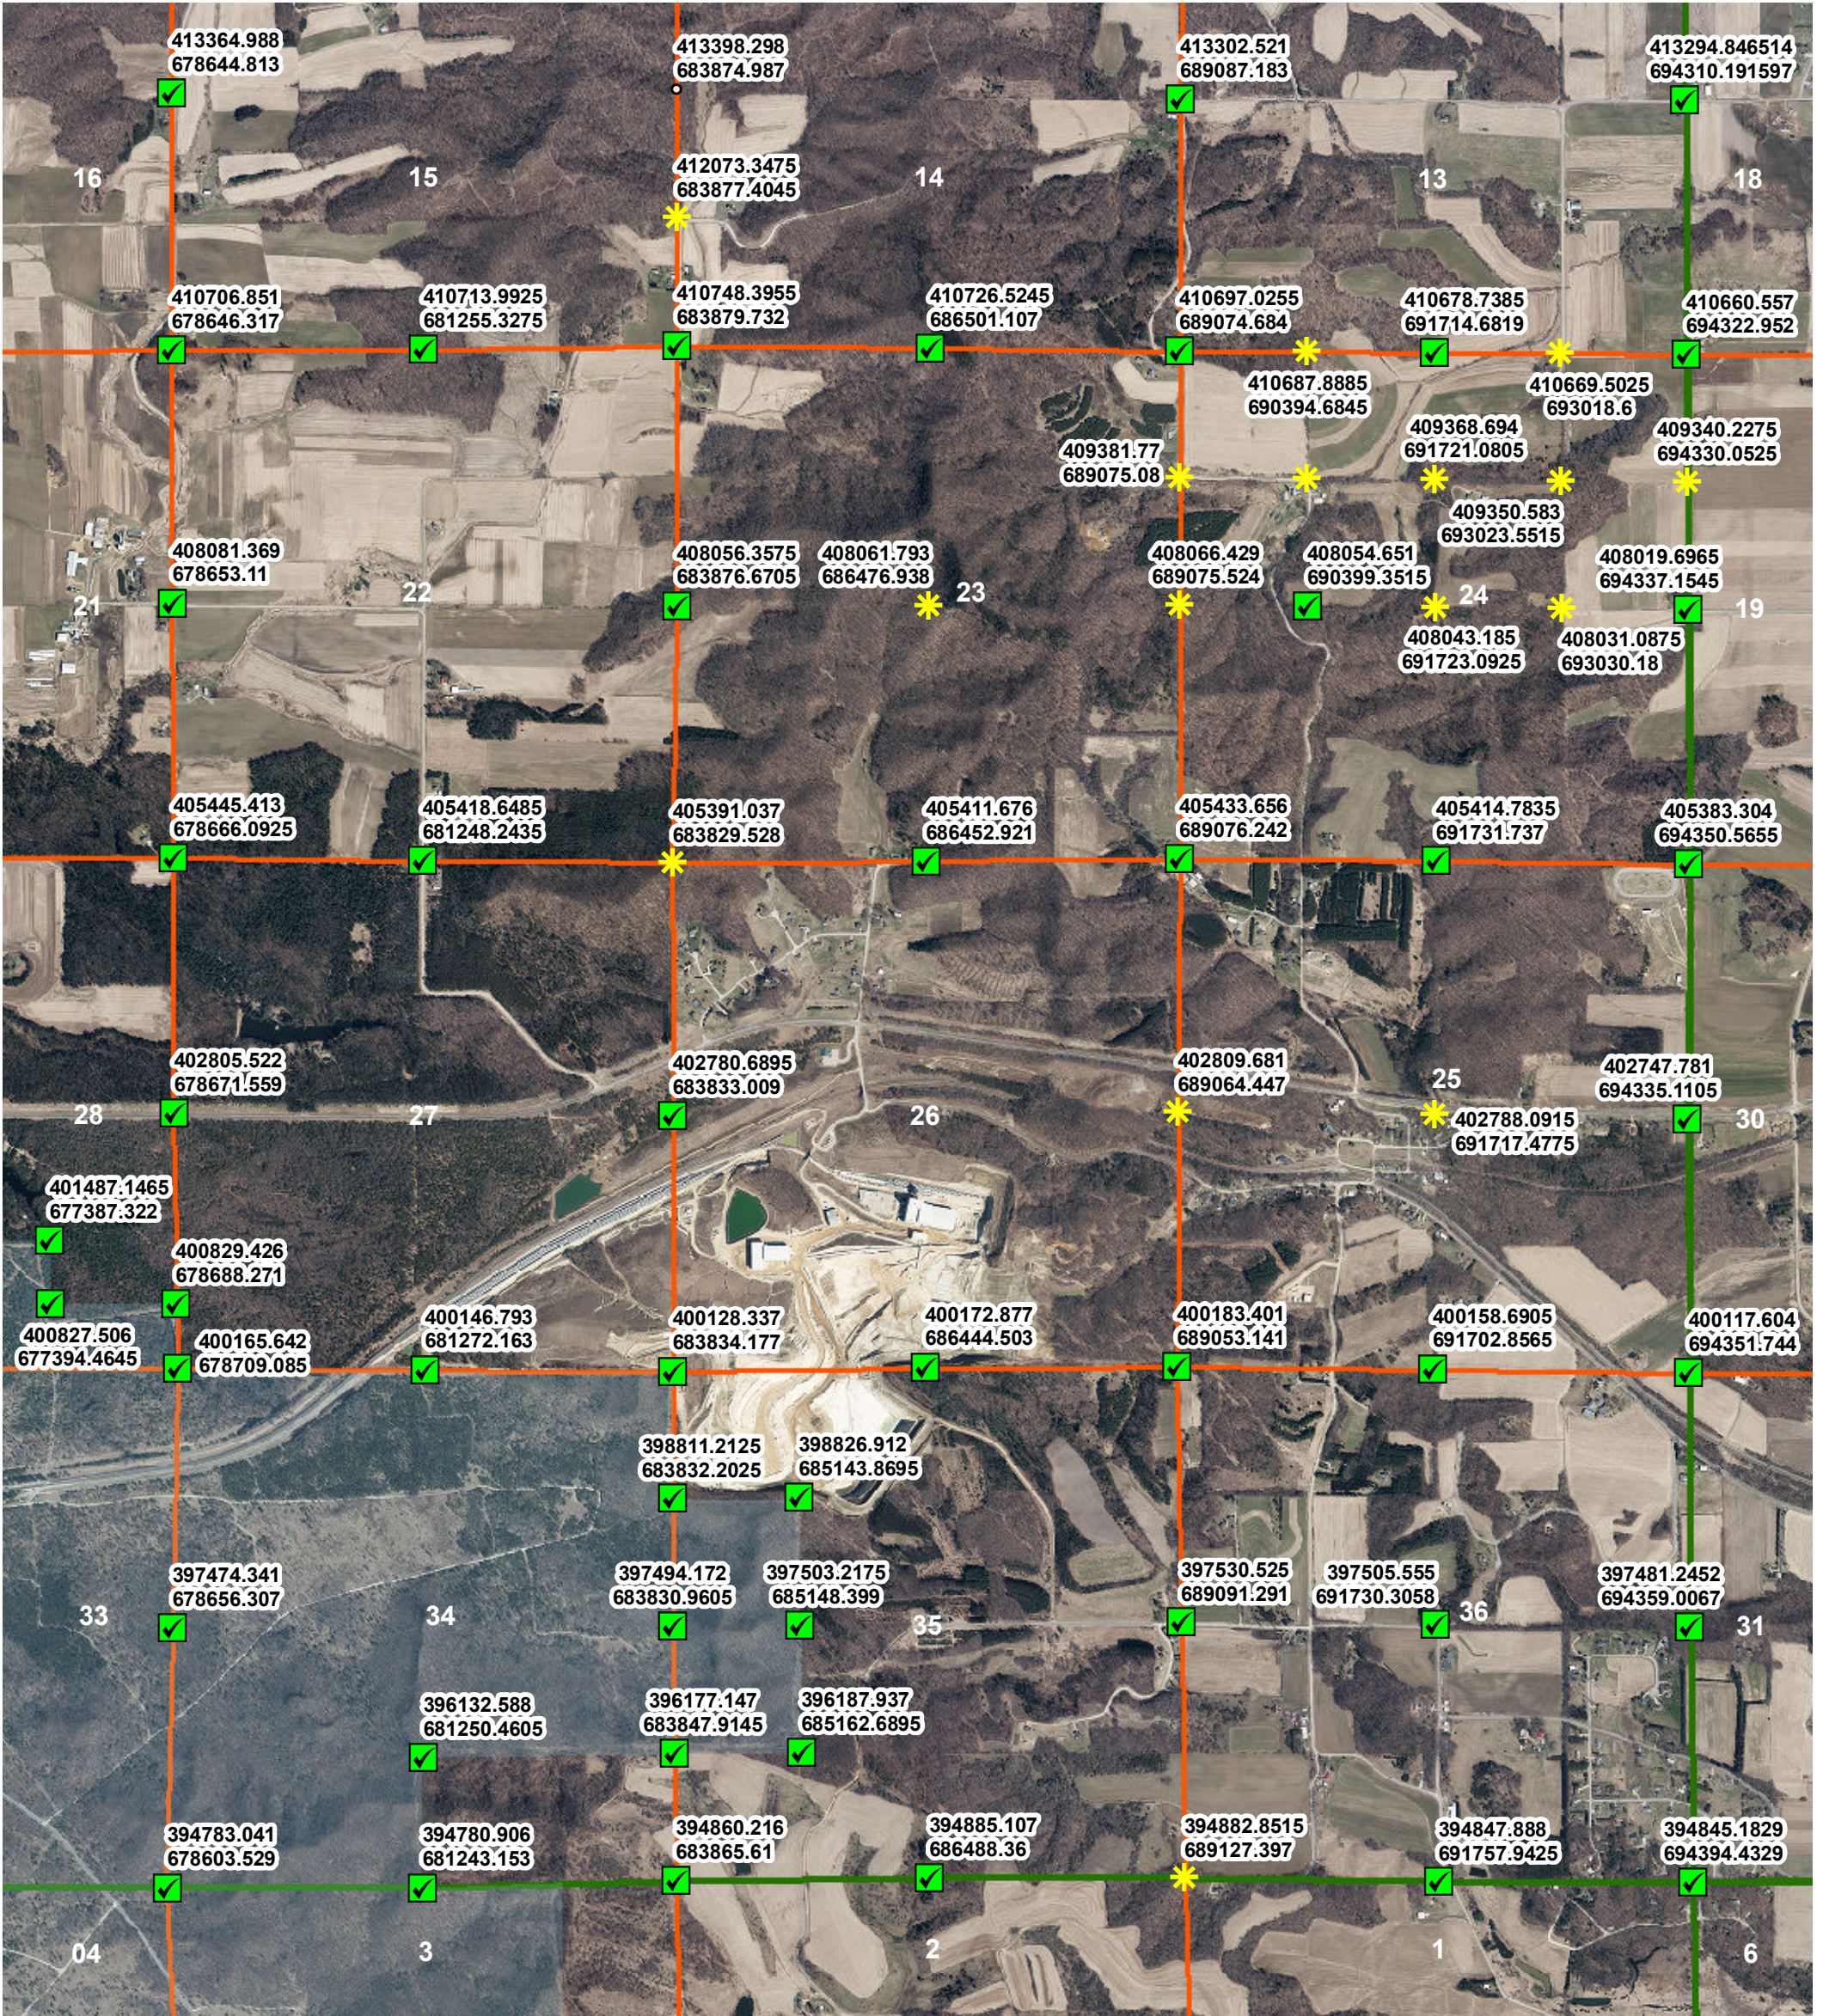

Greenfield PLSS Corner Coordinates - SE

Legend

PLSS Coordinates

Coordinate Method

✱ Derived

☑ GPS

○ Survey

Fort McCoy Military Reservation